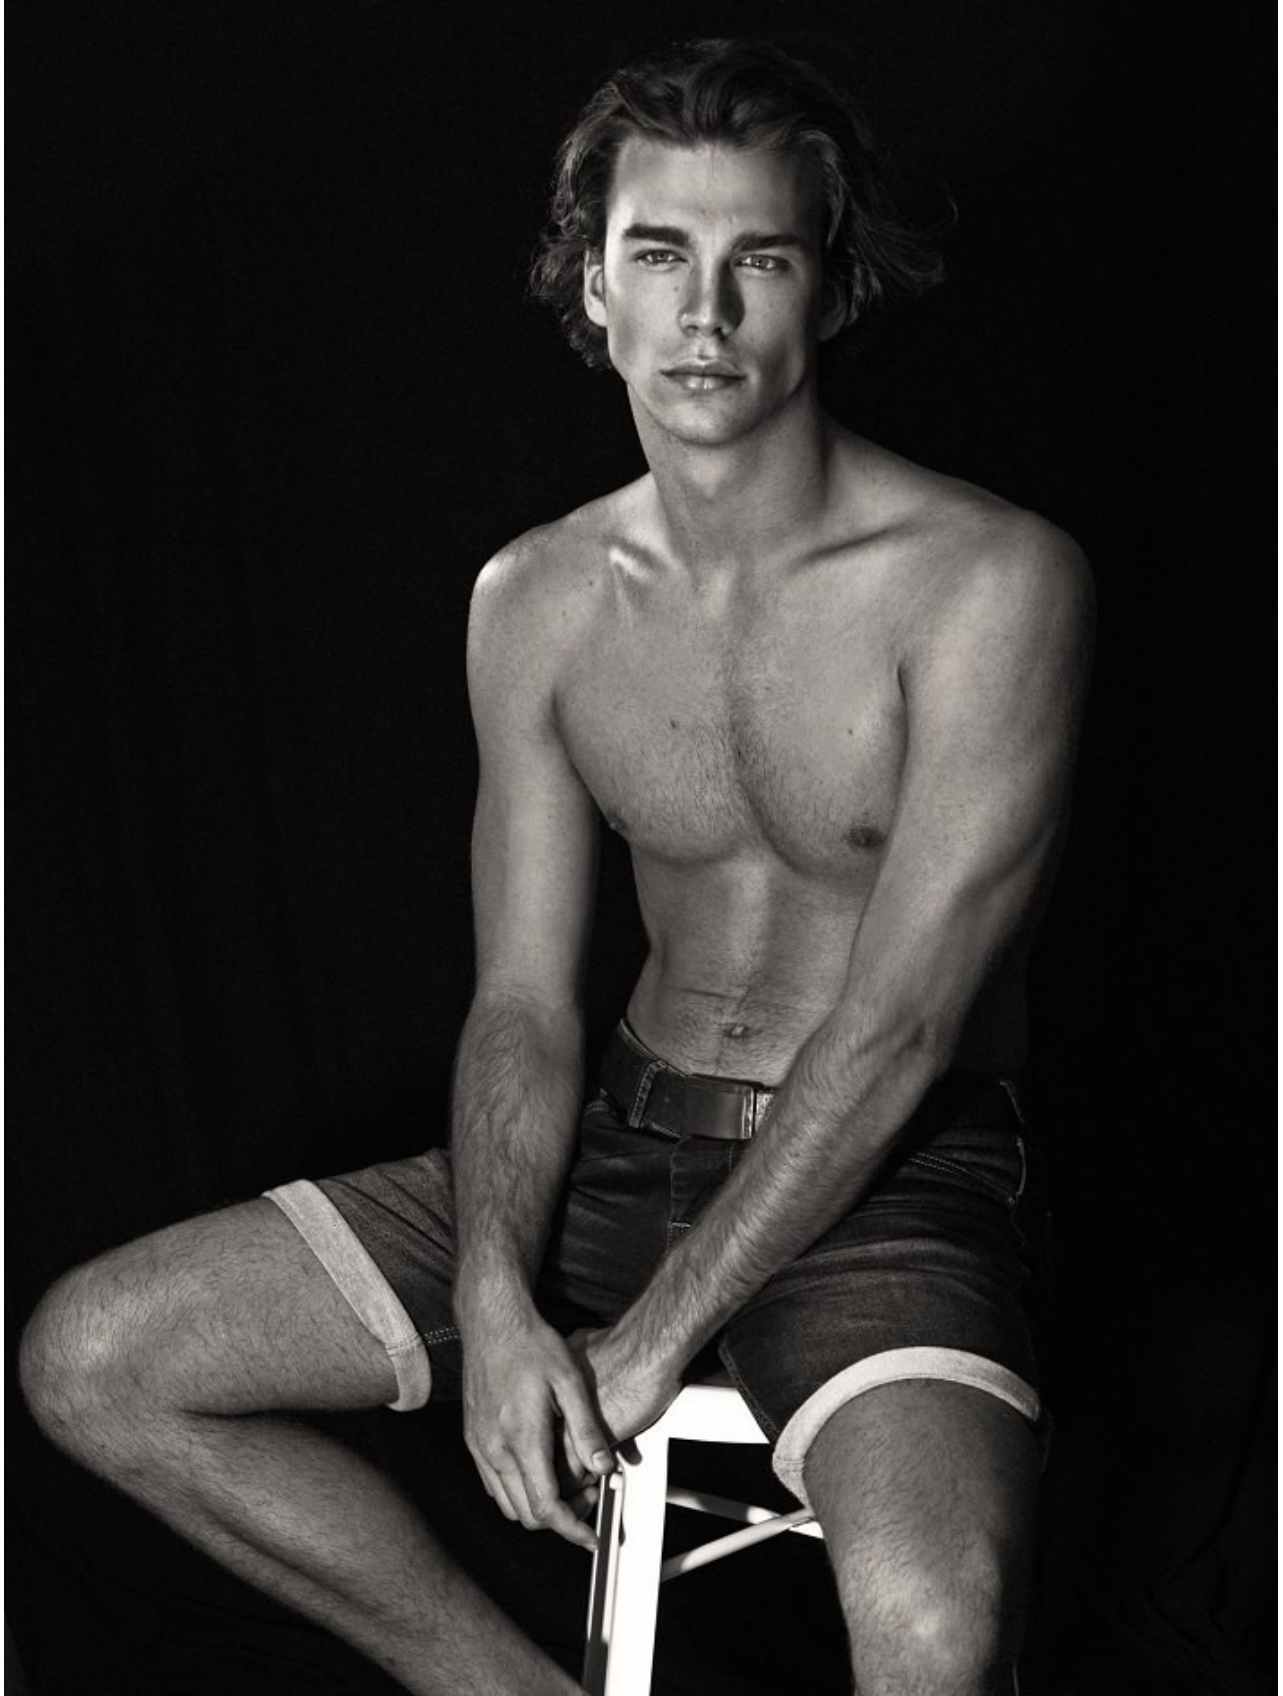

BOSS MODELS

CAPE TOWN

VADIM VIAN

Height: 187cm Chest: 99cm Waist: 81cm Suit: 40 R Shoe: 10 UK Hair: Light Brown Eyes: Blue/Green