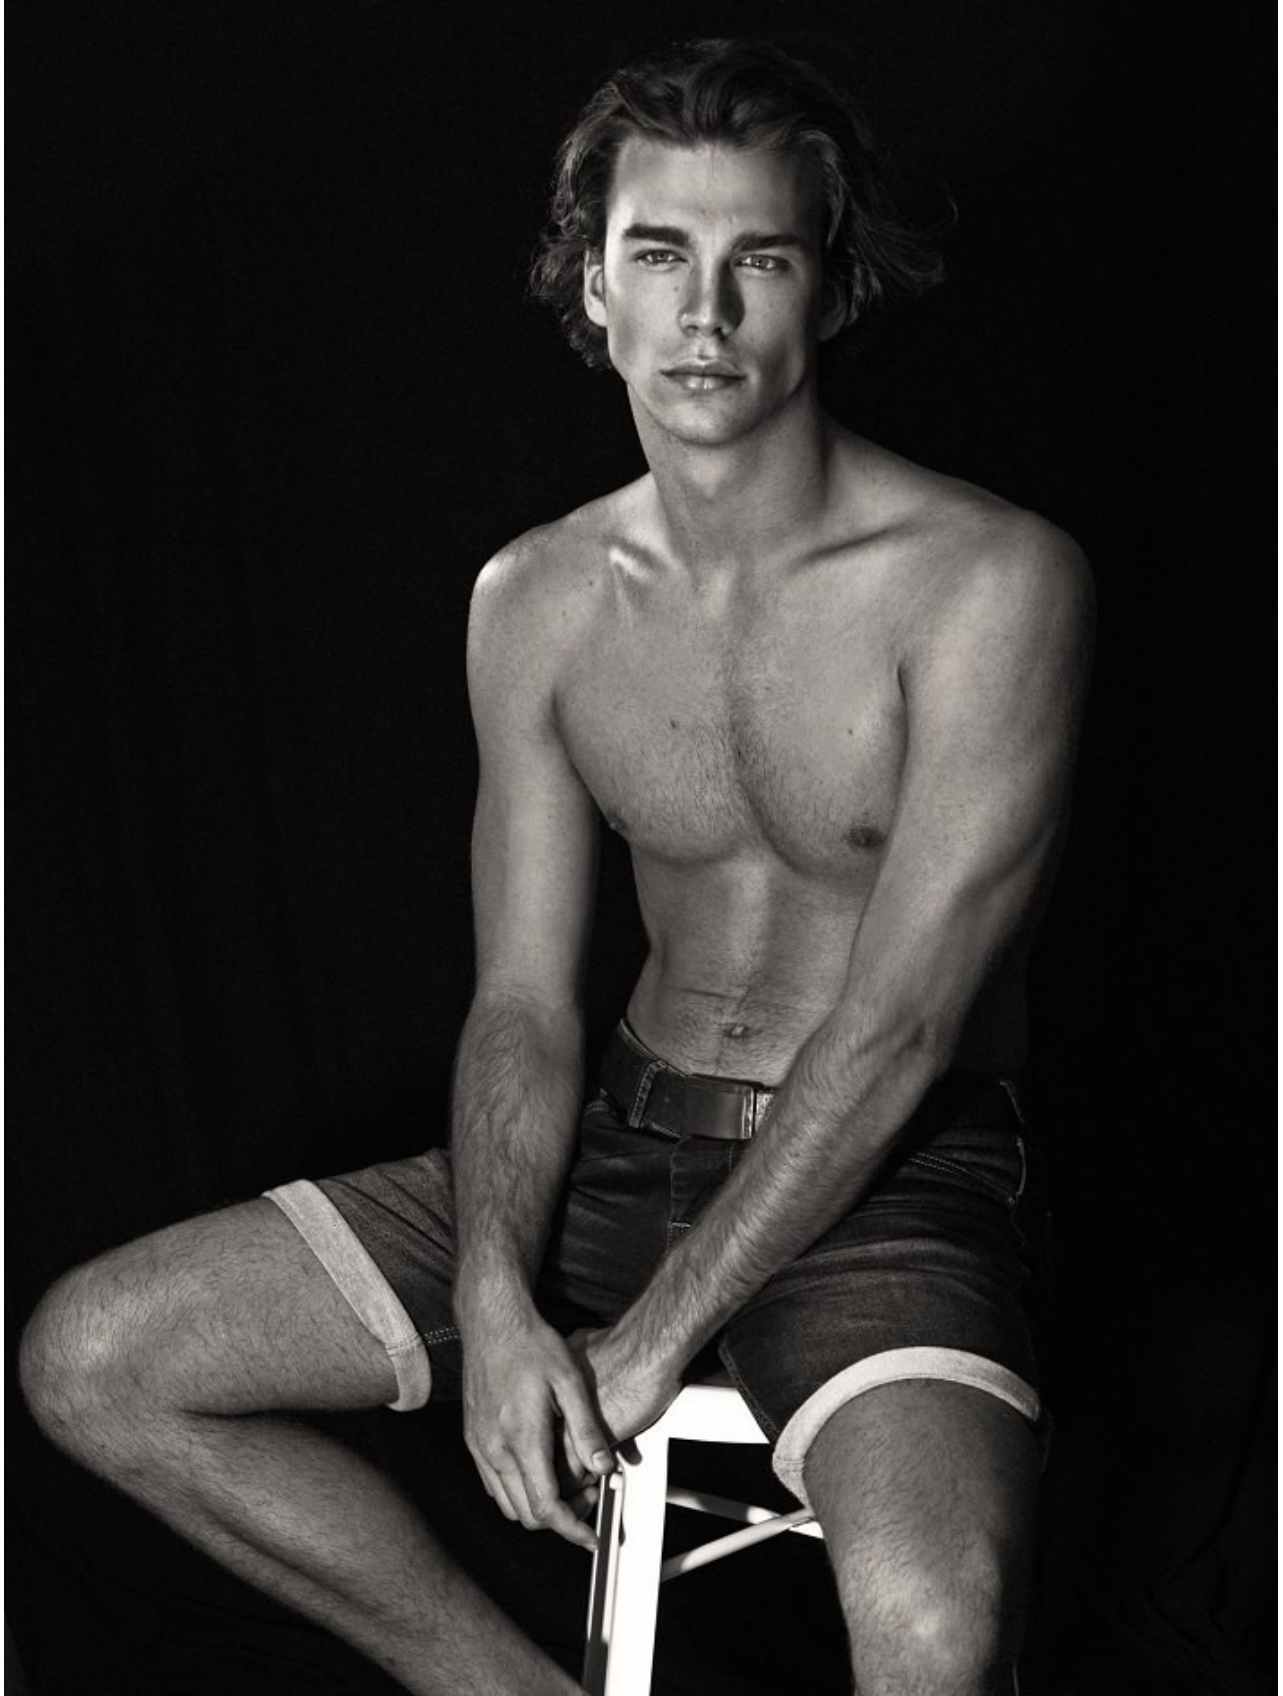

# BOSS MODELS

CAPE TOWN

VADIM VIAN

Height: 187cm Chest: 99cm Waist: 81cm Suit: 40 R Shoe: 10 UK Hair: Light Brown Eyes: Blue/Green