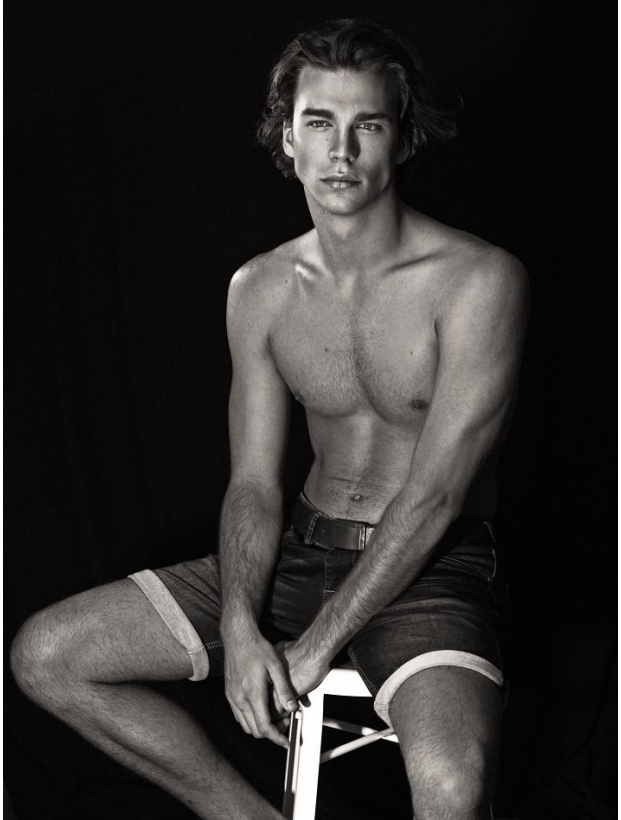

BOSS MODELS

CAPE TOWN

VADIM VIAN

Height: 187cm Chest: 99cm Waist: 81cm Suit: 40 R Shoe: 10 UK Hair: Light Brown Eyes: Blue/Green

BOSS MODELS

CAPE TOWN

VADIM VIAN

Height: 187cm Chest: 99cm Waist: 81cm Suit: 40 R Shoe: 10 UK Hair: Light Brown Eyes: Blue/Green

BOSS MODELS

CAPE TOWN

VADIM VIAN

Height: 187cm Chest: 99cm Waist: 81cm Suit: 40 R Shoe: 10 UK Hair: Light Brown Eyes: Blue/Green

BOSS MODELS

CAPE TOWN

FULLMETAL JACKET

VADIM VIAN

Height: 187cm Chest: 99cm Waist: 81cm Suit: 40 R Shoe: 10 UK Hair: Light Brown Eyes: Blue/Green

BOSS MODELS

CAPE TOWN

VADIM VIAN

Height: 187cm Chest: 99cm Waist: 81cm Suit: 40 R Shoe: 10 UK Hair: Light Brown Eyes: Blue/Green

BOSS MODELS

CAPE TOWN

VADIM VIAN

Height: 187cm Chest: 99cm Waist: 81cm Suit: 40 R Shoe: 10 UK Hair: Light Brown Eyes: Blue/Green