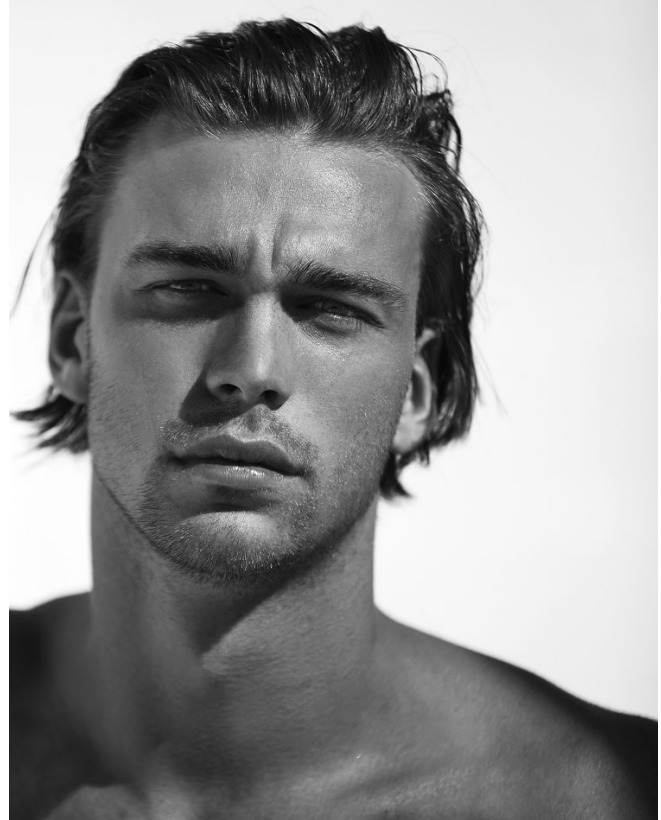

BOSS MODELS

CAPE TOWN

VADIM VIAN

Height: 187cm Chest: 99cm Waist: 81cm Suit: 40 R Shoe: 10 UK Hair: Light Brown Eyes: Blue/Green

BOSS MODELS

CAPE TOWN

VADIM VIAN

Height: 187cm Chest: 99cm Waist: 81cm Suit: 40 R Shoe: 10 UK Hair: Light Brown Eyes: Blue/Green

BOSS MODELS

CAPE TOWN

VADIM VIAN

Height: 187cm Chest: 99cm Waist: 81cm Suit: 40 R Shoe: 10 UK Hair: Light Brown Eyes: Blue/Green

BOSS MODELS

CAPE TOWN

FULLMETAL JACKET

VADIM VIAN

Height: 187cm Chest: 99cm Waist: 81cm Suit: 40 R Shoe: 10 UK Hair: Light Brown Eyes: Blue/Green

BOSS MODELS

CAPE TOWN

VADIM VIAN

Height: 187cm Chest: 99cm Waist: 81cm Suit: 40 R Shoe: 10 UK Hair: Light Brown Eyes: Blue/Green

BOSS MODELS

CAPE TOWN

VADIM VIAN

Height: 187cm Chest: 99cm Waist: 81cm Suit: 40 R Shoe: 10 UK Hair: Light Brown Eyes: Blue/Green