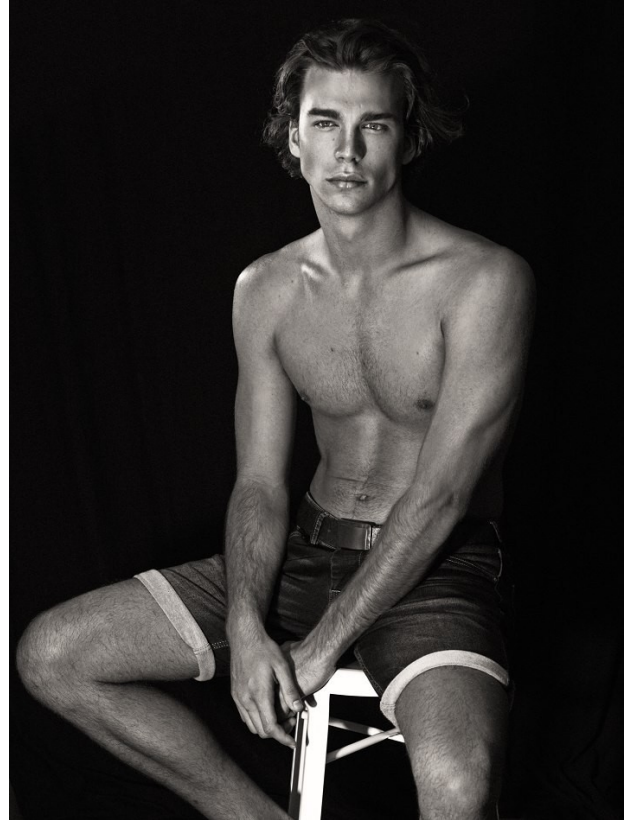

BOSS MODELS

CAPE TOWN

VADIM VIAN

Height: 187cm Chest: 99cm Waist: 81cm Suit: 40 R Shoe: 10 UK Hair: Light Brown Eyes: Blue/Green

BOSS MODELS

CAPE TOWN

VADIM VIAN

Height: 187cm Chest: 99cm Waist: 81cm Suit: 40 R Shoe: 10 UK Hair: Light Brown Eyes: Blue/Green

BOSS MODELS

CAPE TOWN

VADIM VIAN

Height: 187cm Chest: 99cm Waist: 81cm Suit: 40 R Shoe: 10 UK Hair: Light Brown Eyes: Blue/Green

BOSS MODELS

CAPE TOWN

FULLMETAL JACKET

VADIM VIAN

Height: 187cm Chest: 99cm Waist: 81cm Suit: 40 R Shoe: 10 UK Hair: Light Brown Eyes: Blue/Green

BOSS MODELS

CAPE TOWN

VADIM VIAN

Height: 187cm Chest: 99cm Waist: 81cm Suit: 40 R Shoe: 10 UK Hair: Light Brown Eyes: Blue/Green

BOSS MODELS

CAPE TOWN

VADIM VIAN

Height: 187cm Chest: 99cm Waist: 81cm Suit: 40 R Shoe: 10 UK Hair: Light Brown Eyes: Blue/Green