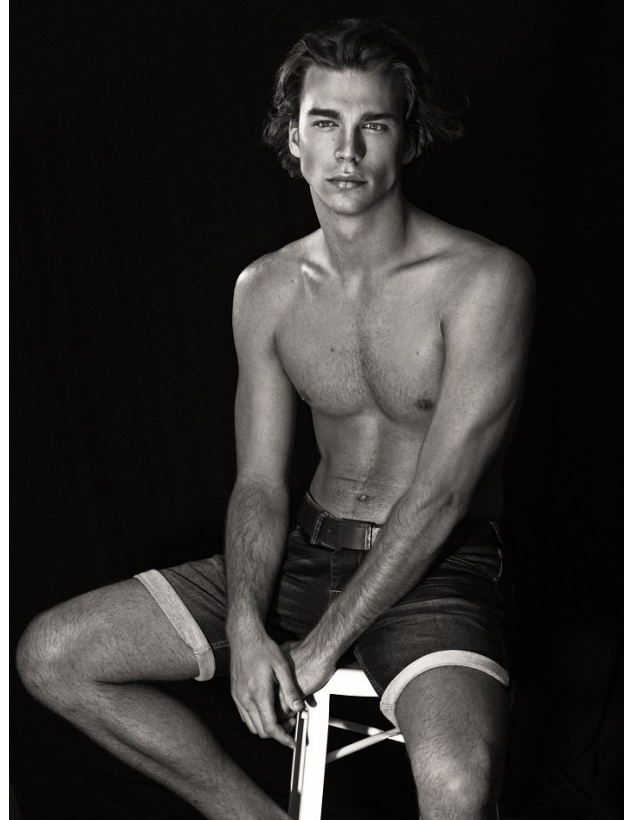

BOSS MODELS

CAPE TOWN

VADIM VIAN

Height: 187cm Chest: 99cm Waist: 81cm Suit: 40 R Shoe: 10 UK Hair: Light Brown Eyes: Blue/Green