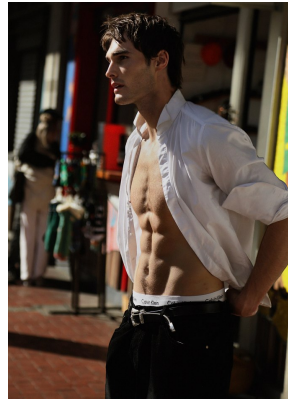

# BOSS MODELS

CAPE TOWN

## MICHAEL ROCHE

Height: 190cm Chest: 100cm Waist: 81cm Suit: 40 L Shoe: 10.5 UK Hair: Dark Brown Eyes: Brown

# BOSS MODELS

CAPE TOWN

MICHAEL ROCHE

Height: 190cm Chest: 100cm Waist: 81cm Suit: 40 L Shoe: 10.5 UK Hair: Dark Brown Eyes: Brown

# BOSS MODELS

CAPE TOWN

Image: Michael Roche represented by Boss Models Cape Town