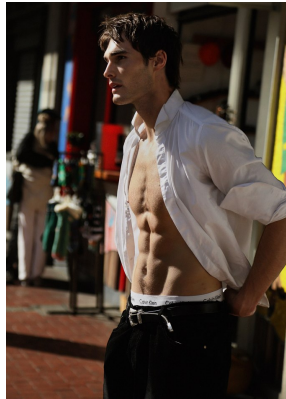

# BOSS MODELS

CAPE TOWN

## MICHAEL ROCHE

Height: 190cm Chest: 100cm Waist: 81cm Suit: 40 L Shoe: 10.5 UK Hair: Dark Brown Eyes: Brown

# BOSS MODELS

CAPE TOWN

MICHAEL ROCHE

Height: 190cm Chest: 100cm Waist: 81cm Suit: 40 L Shoe: 10.5 UK Hair: Dark Brown Eyes: Brown

# BOSS MODELS

CAPE TOWN

Image: Michael Roche represented by Boss Models Cape Town