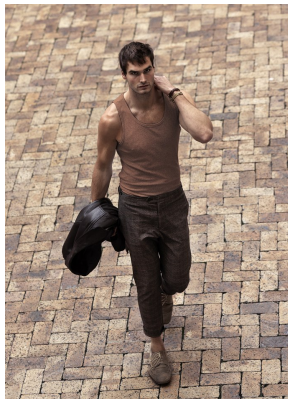

# BOSS MODELS

CAPE TOWN

# BOSS MODELS

CAPE TOWN

MICHAEL ROCHE

Height: 190cm Chest: 100cm Waist: 81cm Suit: 40 L Shoe: 10.5 UK Hair: Dark Brown Eyes: Brown