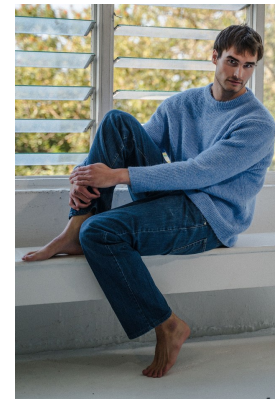

BOSS MODELS

CAPE TOWN

MICHAEL ROCHE

Height: 190cm Chest: 100cm Waist: 81cm Suit: 40 L Shoe: 10.5 UK Hair: Dark Brown Eyes: Brown

BOSS MODELS

CAPE TOWN

MICHAEL ROCHE

Height: 190cm Chest: 100cm Waist: 81cm Suit: 40 L Shoe: 10.5 UK Hair: Dark Brown Eyes: Brown

BOSS MODELS

CAPE TOWN

Image: Michael Roche represented by Boss Models Cape Town

MICHAEL ROCHE

Height: 190cm Chest: 100cm Waist: 81cm Suit: 40 L Shoe: 10.5 UK Hair: Dark Brown Eyes: Brown