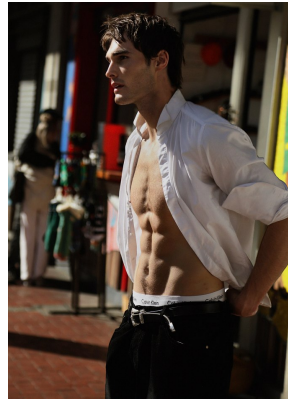

BOSS MODELS

CAPE TOWN

MICHAEL ROCHE

Height: 190cm Chest: 100cm Waist: 81cm Suit: 40 L Shoe: 10.5 UK Hair: Dark Brown Eyes: Brown

BOSS MODELS

CAPE TOWN

MICHAEL ROCHE

Height: 190cm Chest: 100cm Waist: 81cm Suit: 40 L Shoe: 10.5 UK Hair: Dark Brown Eyes: Brown

BOSS MODELS

CAPE TOWN

Image: Michael Roche represented by Boss Models Cape Town

MICHAEL ROCHE

Height: 190cm Chest: 100cm Waist: 81cm Suit: 40 L Shoe: 10.5 UK Hair: Dark Brown Eyes: Brown