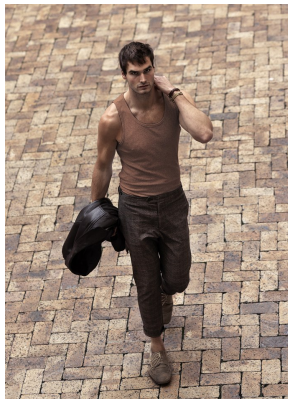

BOSS MODELS

CAPE TOWN

MICHAEL ROCHE

Height: 190cm Chest: 100cm Waist: 81cm Suit: 40 L Shoe: 10.5 UK Hair: Dark Brown Eyes: Brown

BOSS MODELS

CAPE TOWN

MICHAEL ROCHE

Height: 190cm Chest: 100cm Waist: 81cm Suit: 40 L Shoe: 10.5 UK Hair: Dark Brown Eyes: Brown

BOSS MODELS

CAPE TOWN

Image: Michael Roche represented by Boss Models Cape Town

MICHAEL ROCHE

Height: 190cm Chest: 100cm Waist: 81cm Suit: 40 L Shoe: 10.5 UK Hair: Dark Brown Eyes: Brown