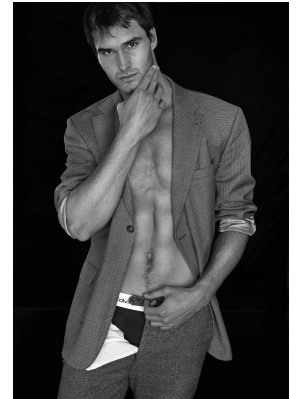

# BOSS MODELS

CAPE TOWN

## MICHAEL ROCHE

Height: 190cm Chest: 100cm Waist: 81cm Suit: 40 L Shoe: 10.5 UK Hair: Dark Brown Eyes: Brown

# BOSS MODELS

CAPE TOWN

MICHAEL ROCHE

Height: 190cm Chest: 100cm Waist: 81cm Suit: 40 L Shoe: 10.5 UK Hair: Dark Brown Eyes: Brown