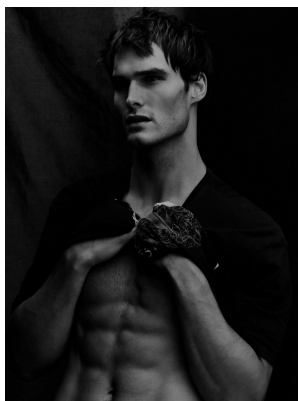

# BOSS MODELS

CAPE TOWN

## MICHAEL ROCHE

Height: 190cm Chest: 100cm Waist: 81cm Suit: 40 L Shoe: 10.5 UK Hair: Dark Brown Eyes: Brown

# BOSS MODELS

CAPE TOWN

MICHAEL ROCHE

Height: 190cm Chest: 100cm Waist: 81cm Suit: 40 L Shoe: 10.5 UK Hair: Dark Brown Eyes: Brown