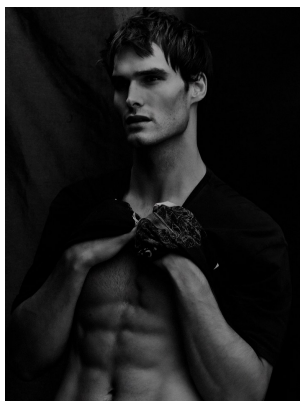

# BOSS MODELS

CAPE TOWN

## MICHAEL ROCHE

Height: 190cm Chest: 100cm Waist: 81cm Suit: 40 L Shoe: 10.5 UK Hair: Dark Brown Eyes: Brown

# BOSS MODELS

CAPE TOWN

MICHAEL ROCHE

Height: 190cm Chest: 100cm Waist: 81cm Suit: 40 L Shoe: 10.5 UK Hair: Dark Brown Eyes: Brown