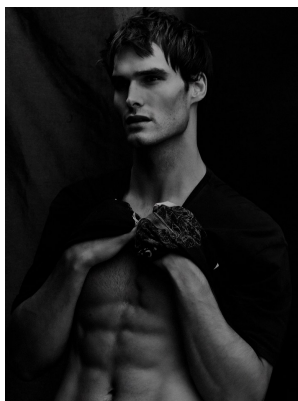

BOSS MODELS

CAPE TOWN

MICHAEL ROCHE

Height: 190cm Chest: 100cm Waist: 81cm Suit: 40 L Shoe: 10.5 UK Hair: Dark Brown Eyes: Brown

BOSS MODELS

CAPE TOWN

MICHAEL ROCHE

Height: 190cm Chest: 100cm Waist: 81cm Suit: 40 L Shoe: 10.5 UK Hair: Dark Brown Eyes: Brown

BOSS MODELS

CAPE TOWN

Image: Michael Roche represented by Boss Models Cape Town

MICHAEL ROCHE

Height: 190cm Chest: 100cm Waist: 81cm Suit: 40 L Shoe: 10.5 UK Hair: Dark Brown Eyes: Brown