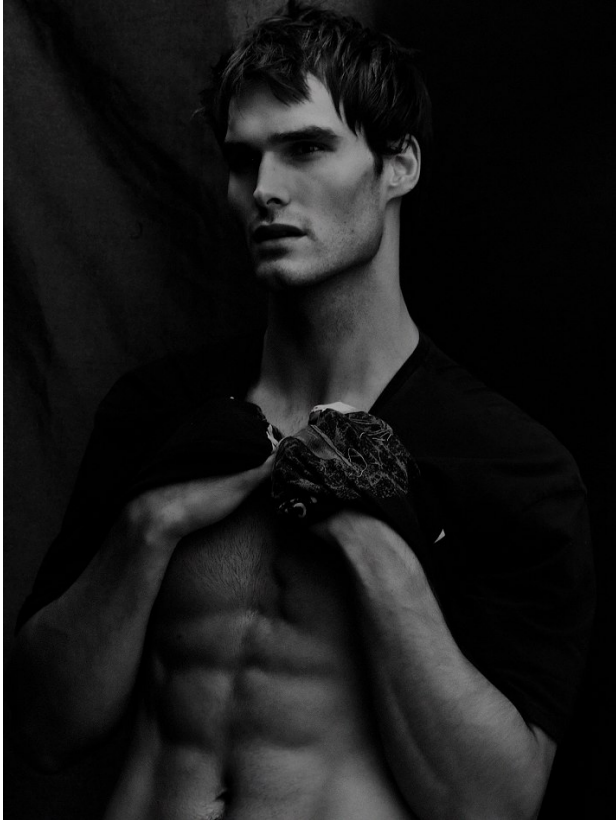

EYE ON THE BALL

PHOTOGRAPHS BY BYRON KEULEMANS

MICHAEL ROCHE

Height: 190cm Chest: 100cm Waist: 81cm Suit: 40 L Shoe: 10.5 UK Hair: Dark Brown Eyes: Brown

BOSS MODELS

CAPE TOWN

MICHAEL ROCHE

Height: 190cm Chest: 100cm Waist: 81cm Suit: 40 L Shoe: 10.5 UK Hair: Dark Brown Eyes: Brown