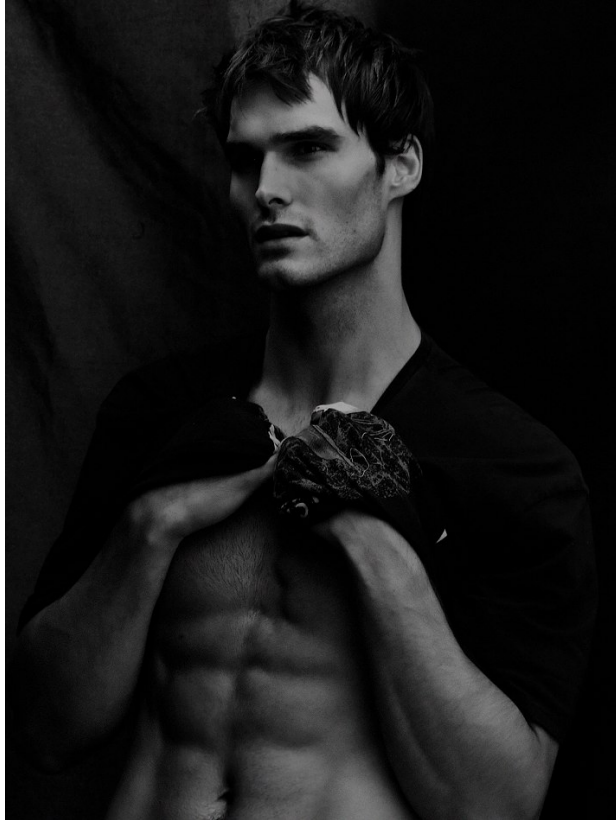

BOSS MODELS

CAPE TOWN

MICHAEL ROCHE

Height: 190cm Chest: 100cm Waist: 81cm Suit: 40 L Shoe: 10.5 UK Hair: Dark Brown Eyes: Brown