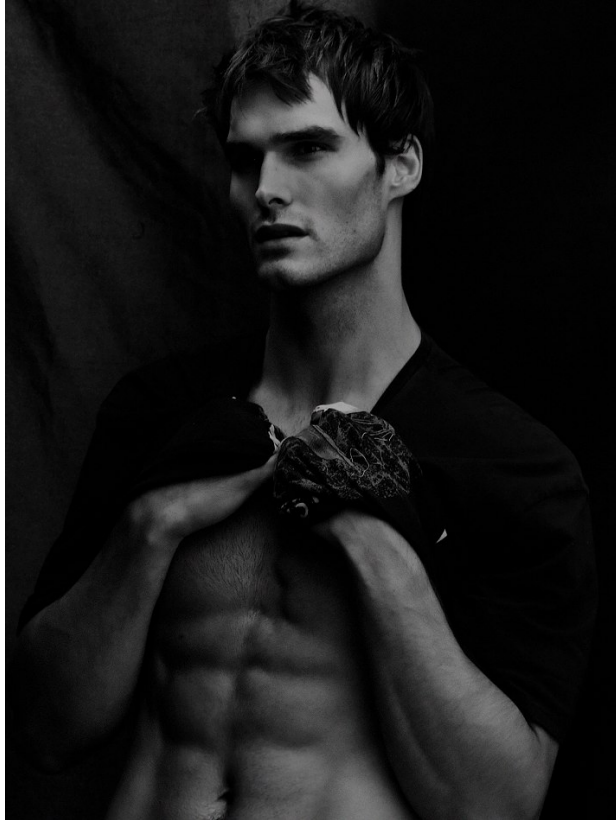

EYE ON THE BALL

PHOTOGRAPHS BY BYRON KEULEMANS

MICHAEL ROCHE

Height: 190cm Chest: 100cm Waist: 81cm Suit: 40 L Shoe: 10.5 UK Hair: Dark Brown Eyes: Brown

BOSS MODELS

CAPE TOWN

MICHAEL ROCHE

Height: 190cm Chest: 100cm Waist: 81cm Suit: 40 L Shoe: 10.5 UK Hair: Dark Brown Eyes: Brown