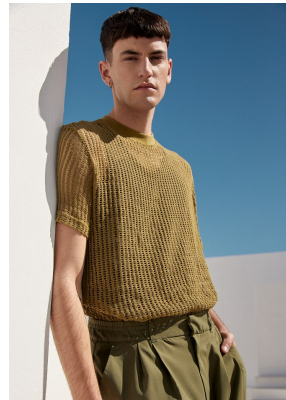

BOSS MODELS

CAPE TOWN

LIAM LADEWIG

Height: 191cm Chest: 95cm Waist: 79cm Suit: 37.5 L Shoe: 9 UK Hair: Brown Eyes: Brown

BOSS MODELS

CAPE TOWN

LIAM LADEWIG

Height: 191cm Chest: 95cm Waist: 79cm Suit: 37.5 L Shoe: 9 UK Hair: Brown Eyes: Brown