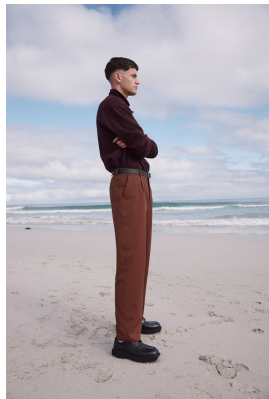

# BOSS MODELS

CAPE TOWN

LIAM LADEWIG

Height: 191cm Chest: 95cm Waist: 79cm Suit: 37.5 L Shoe: 9 UK Hair: Brown Eyes: Brown