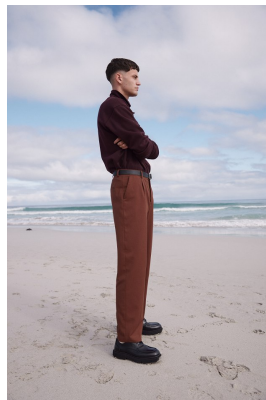

BOSS MODELS

CAPE TOWN

LIAM LADEWIG

Height: 191cm Chest: 95cm Waist: 79cm Suit: 37.5 L Shoe: 9 UK Hair: Brown Eyes: Brown

BOSS MODELS

CAPE TOWN

LIAM LADEWIG

Height: 191cm Chest: 95cm Waist: 79cm Suit: 37.5 L Shoe: 9 UK Hair: Brown Eyes: Brown