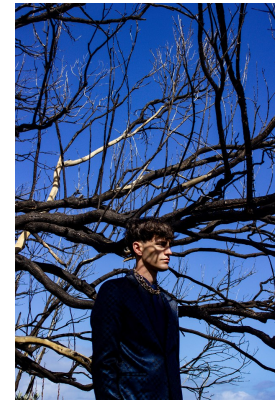

# BOSS MODELS

CAPE TOWN

LIAM LADEWIG

Height: 191cm Chest: 95cm Waist: 79cm Suit: 37.5 L Shoe: 9 UK Hair: Brown Eyes: Brown