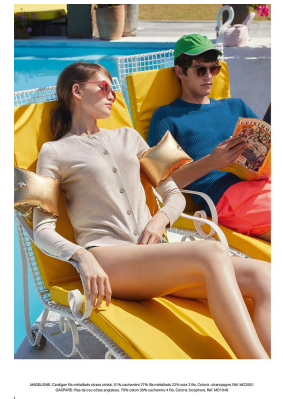

BOSS MODELS

CAPE TOWN

LIAM LADEWIG

Height: 191cm Chest: 95cm Waist: 79cm Suit: 37.5 L Shoe: 9 UK Hair: Brown Eyes: Brown

BOSS MODELS

CAPE TOWN

LIAM LADEWIG

Height: 191cm Chest: 95cm Waist: 79cm Suit: 37.5 L Shoe: 9 UK Hair: Brown Eyes: Brown