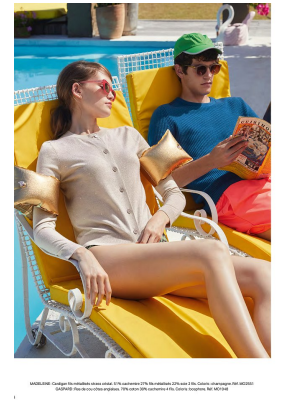

BOSS MODELS

CAPE TOWN

LIAM LADEWIG

Height: 191cm Chest: 95cm Waist: 79cm Suit: 37.5 L Shoe: 9 UK Hair: Brown Eyes: Brown

BOSS MODELS

CAPE TOWN

LIAM LADEWIG

Height: 191cm Chest: 95cm Waist: 79cm Suit: 37.5 L Shoe: 9 UK Hair: Brown Eyes: Brown