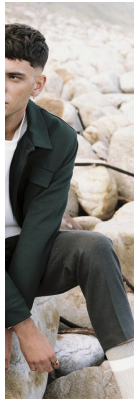

# BOSS MODELS

CAPE TOWN

LIAM LADEWIG

Height: 191cm Chest: 95cm Waist: 79cm Suit: 37.5 L Shoe: 9 UK Hair: Brown Eyes: Brown