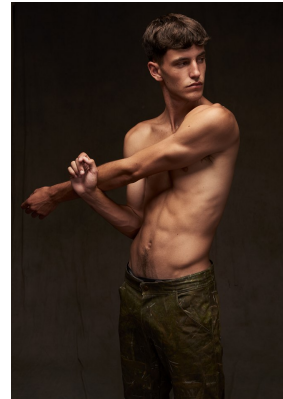

BOSS MODELS

CAPE TOWN

LIAM LADEWIG

Height: 191cm Chest: 95cm Waist: 79cm Suit: 37.5 L Shoe: 9 UK Hair: Brown Eyes: Brown

BOSS MODELS

CAPE TOWN

LIAM LADEWIG

Height: 191cm Chest: 95cm Waist: 79cm Suit: 37.5 L Shoe: 9 UK Hair: Brown Eyes: Brown