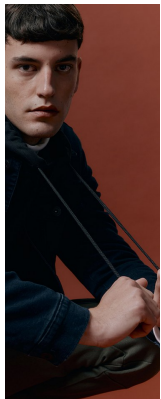

# BOSS MODELS

CAPE TOWN

LIAM LADEWIG

Height: 191cm Chest: 95cm Waist: 79cm Suit: 37.5 L Shoe: 9 UK Hair: Brown Eyes: Brown