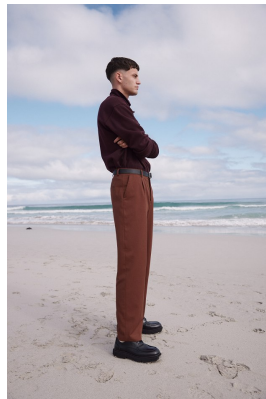

BOSS MODELS

CAPE TOWN

LIAM LADEWIG

Height: 191cm Chest: 95cm Waist: 79cm Suit: 37.5 L Shoe: 9 UK Hair: Brown Eyes: Brown

BOSS MODELS

CAPE TOWN

LIAM LADEWIG

Height: 191cm Chest: 95cm Waist: 79cm Suit: 37.5 L Shoe: 9 UK Hair: Brown Eyes: Brown