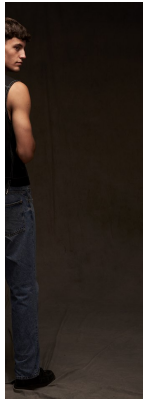

BOSS MODELS

CAPE TOWN

LIAM LADEWIG

Height: 191cm Chest: 95cm Waist: 79cm Suit: 37.5 L Shoe: 9 UK Hair: Brown Eyes: Brown