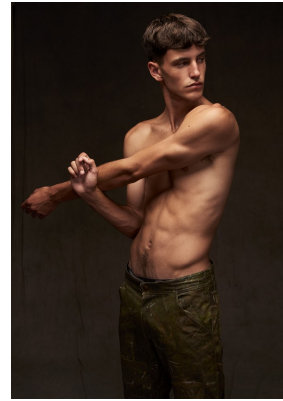

BOSS MODELS

CAPE TOWN

LIAM LADEWIG

Height: 191cm Chest: 95cm Waist: 79cm Suit: 37.5 L Shoe: 9 UK Hair: Brown Eyes: Brown

BOSS MODELS

CAPE TOWN

LIAM LADEWIG

Height: 191cm Chest: 95cm Waist: 79cm Suit: 37.5 L Shoe: 9 UK Hair: Brown Eyes: Brown