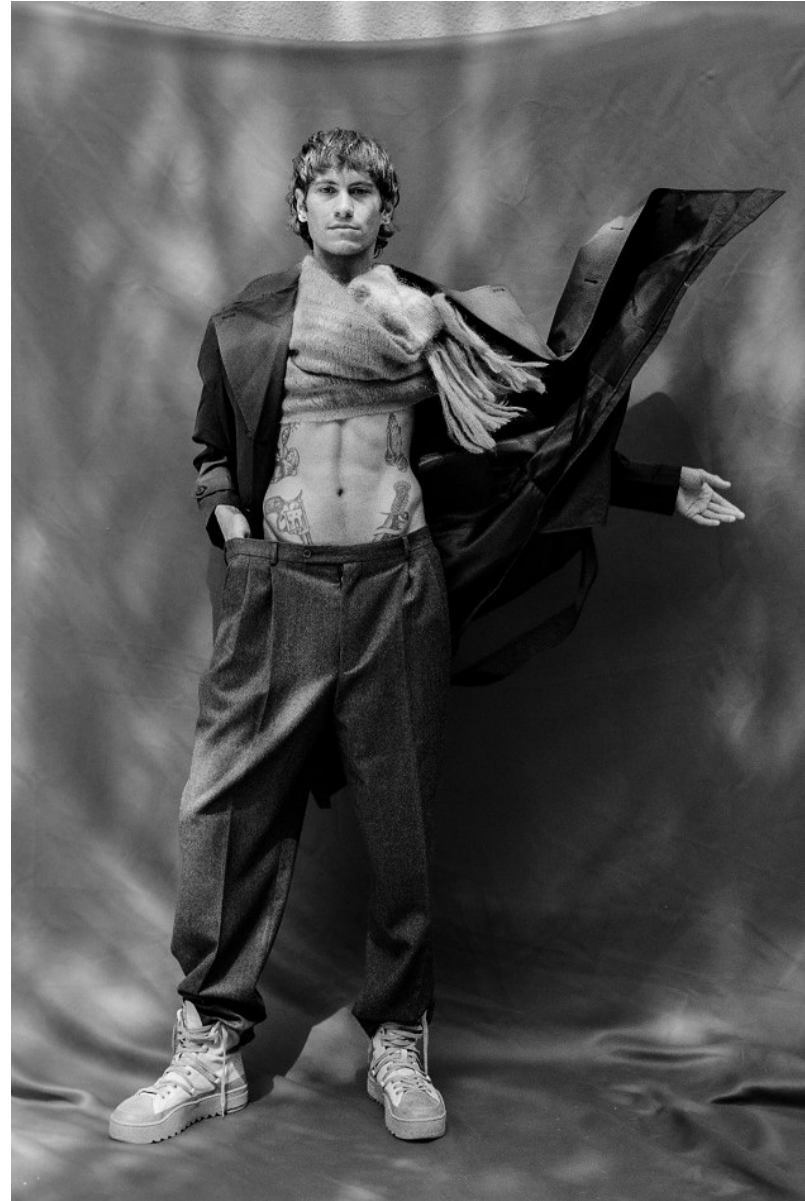

BOSS MODELS

CAPE TOWN

ARMAND DICKER

Height: 189cm Chest: 98cm Waist: 76cm Suit: 38 L Shoe: 10 UK Hair: Brown Eyes: Green/Brown

BOSS MODELS

CAPE TOWN

ARMAND DICKER

Height: 189cm Chest: 98cm Waist: 76cm Suit: 38 L Shoe: 10 UK Hair: Brown Eyes: Green/Brown