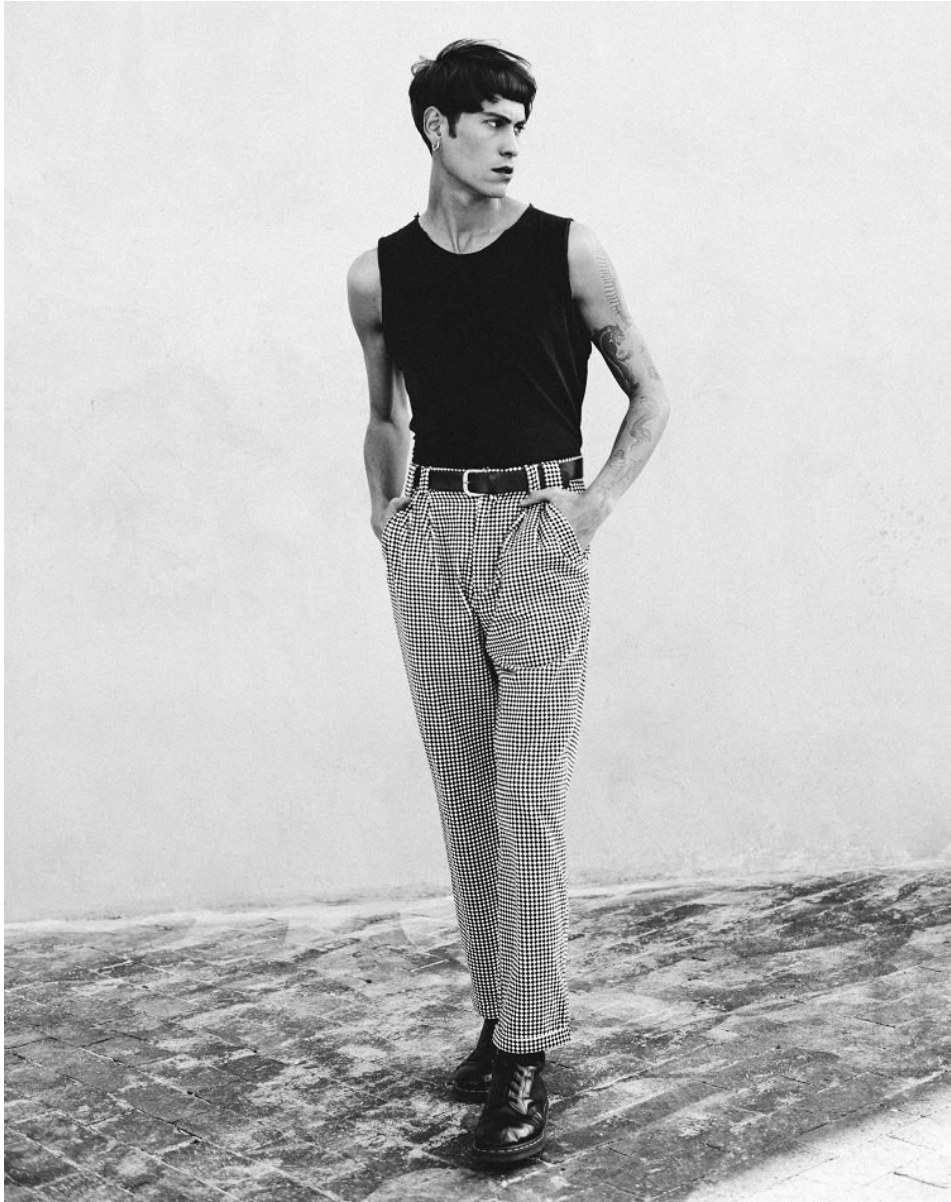

BOSS MODELS

CAPE TOWN

ARMAND DICKER

Height: 189cm Chest: 98cm Waist: 76cm Suit: 38 L Shoe: 10 UK Hair: Brown Eyes: Green/Brown