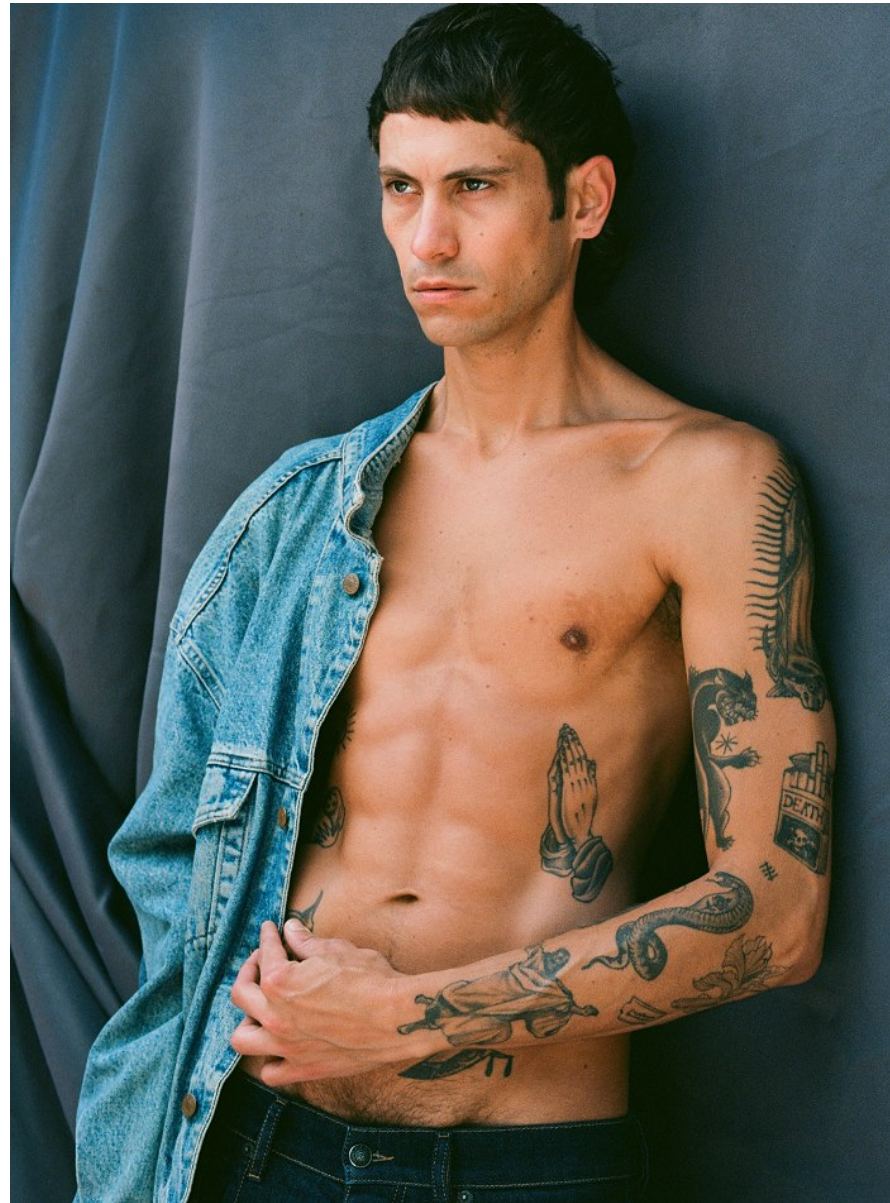

# BOSS MODELS

CAPE TOWN

ARMAND DICKER

Height: 189cm Chest: 98cm Waist: 76cm Suit: 38 L Shoe: 10 UK Hair: Brown Eyes: Green/Brown

## ARMAND DICKER

Height: 189cm Chest: 98cm Waist: 76cm Suit: 38 L Shoe: 10 UK Hair: Brown Eyes: Green/Brown