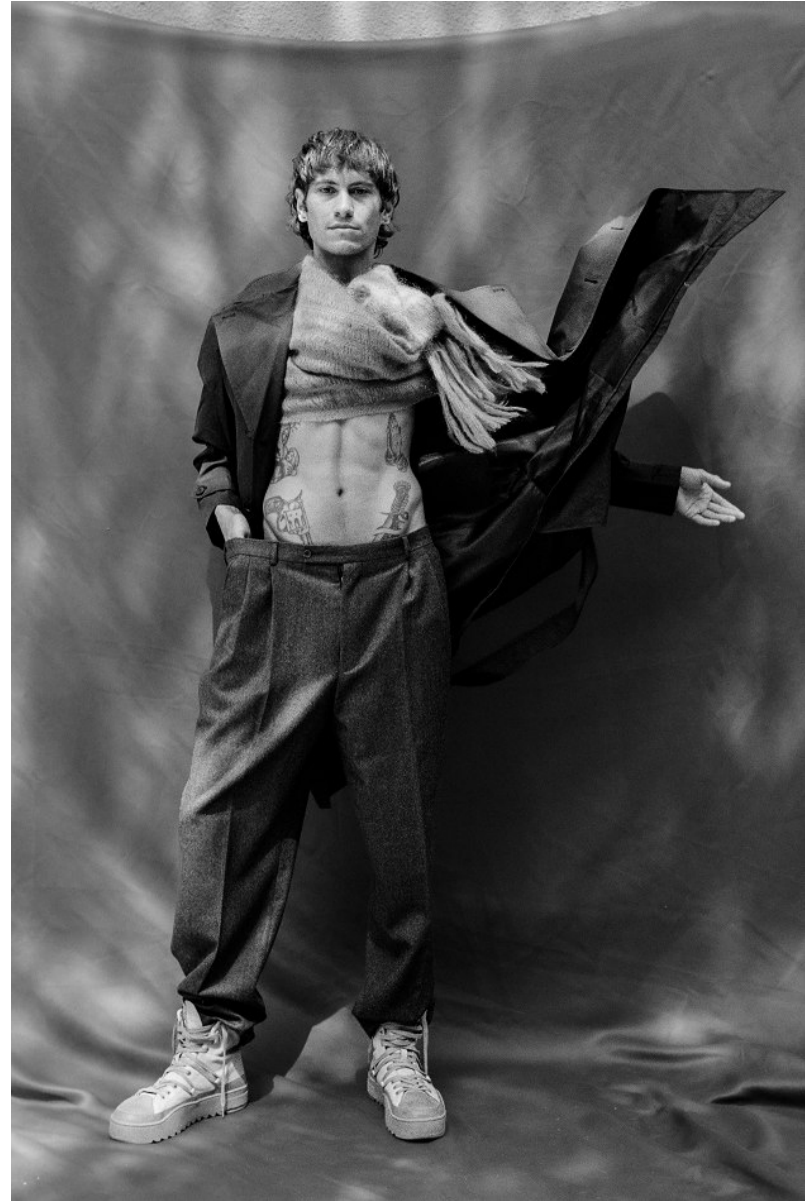

BOSS MODELS

CAPE TOWN

ARMAND DICKER

Height: 189cm Chest: 98cm Waist: 76cm Suit: 38 L Shoe: 10 UK Hair: Brown Eyes: Green/Brown