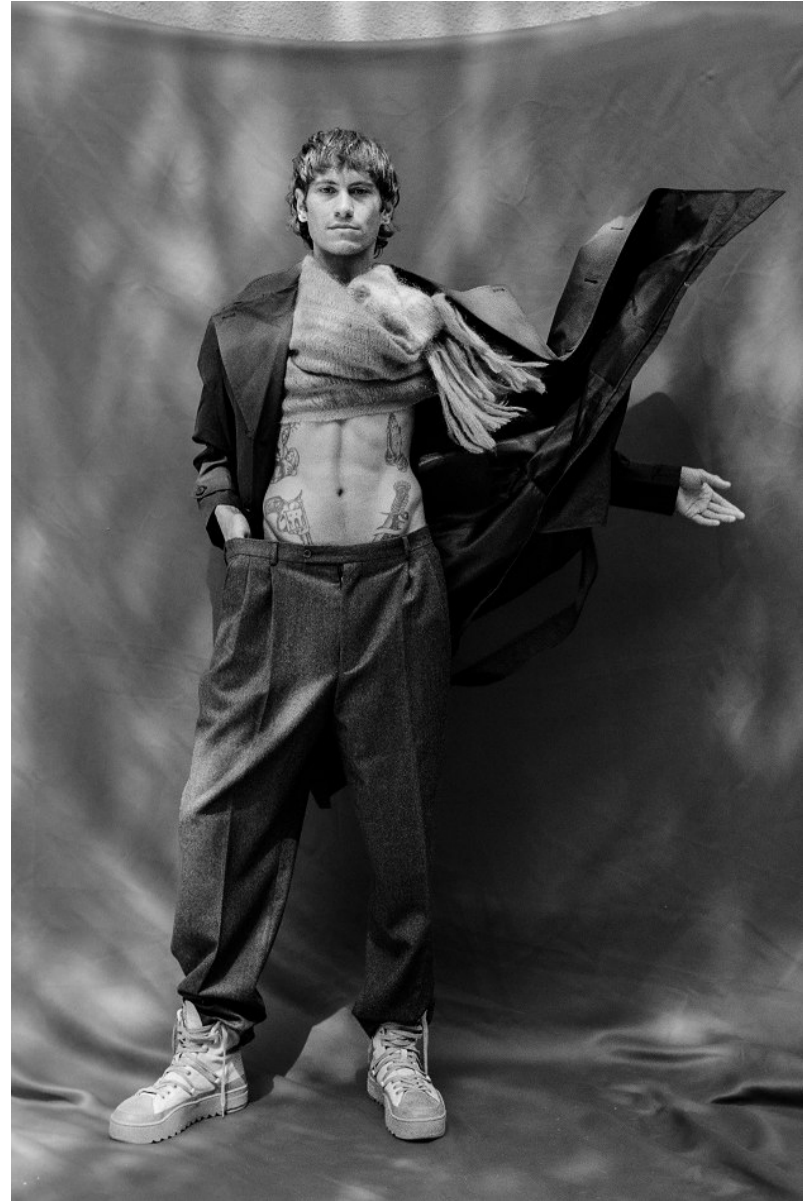

BOSS MODELS

CAPE TOWN

ARMAND DICKER

Height: 189cm Chest: 98cm Waist: 76cm Suit: 38 L Shoe: 10 UK Hair: Brown Eyes: Green/Brown

BOSS MODELS

CAPE TOWN

ARMAND DICKER

Height: 189cm Chest: 98cm Waist: 76cm Suit: 38 L Shoe: 10 UK Hair: Brown Eyes: Green/Brown