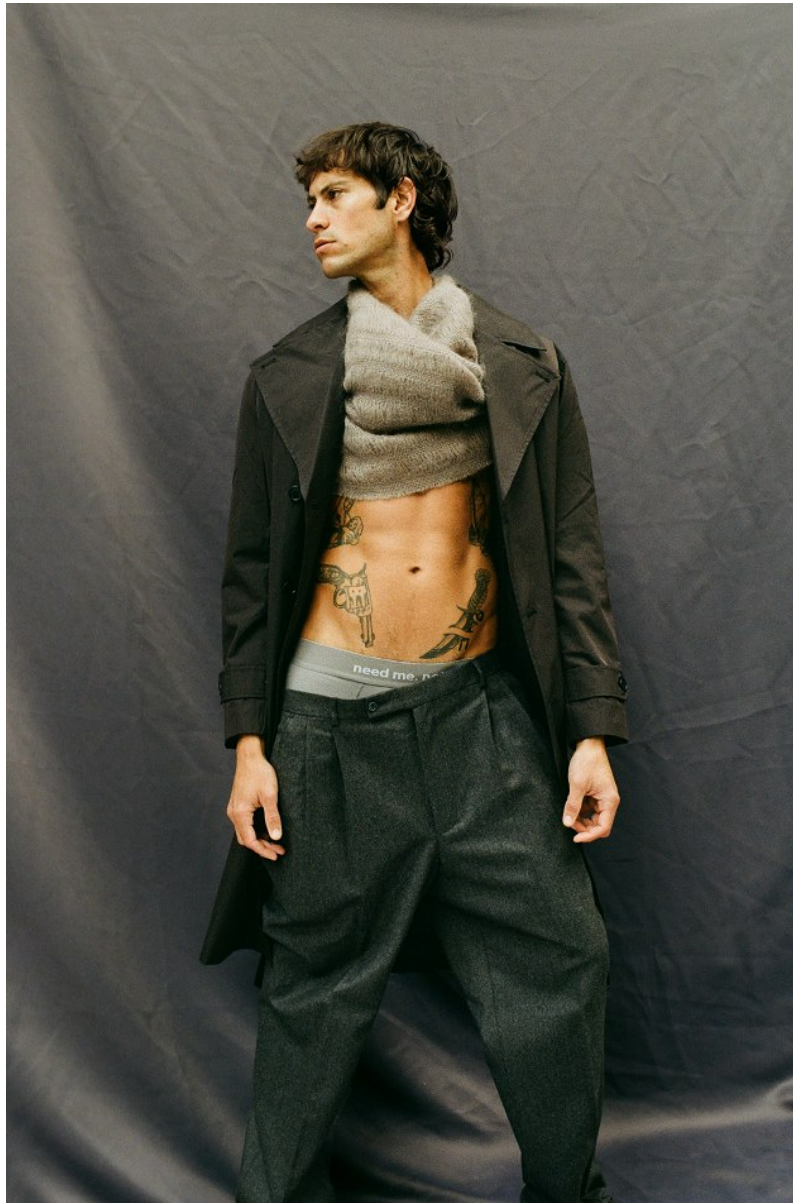

BOSS MODELS

CAPE TOWN

ARMAND DICKER

Height: 189cm Chest: 98cm Waist: 76cm Suit: 38 L Shoe: 10 UK Hair: Brown Eyes: Green/Brown