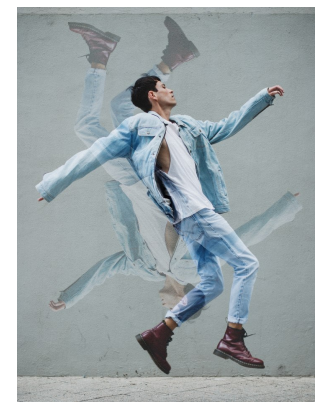

BOSS MODELS

CAPE TOWN

ARMAND DICKER

Height: 189cm Chest: 98cm Waist: 76cm Suit: 38 L Shoe: 10 UK Hair: Brown Eyes: Green/Brown

BOSS MODELS

CAPE TOWN

ARMAND DICKER

Height: 189cm Chest: 98cm Waist: 76cm Suit: 38 L Shoe: 10 UK Hair: Brown Eyes: Green/Brown

BOSS MODELS

CAPE TOWN

ARMAND DICKER

Height: 189cm Chest: 98cm Waist: 76cm Suit: 38 L Shoe: 10 UK Hair: Brown Eyes: Green/Brown