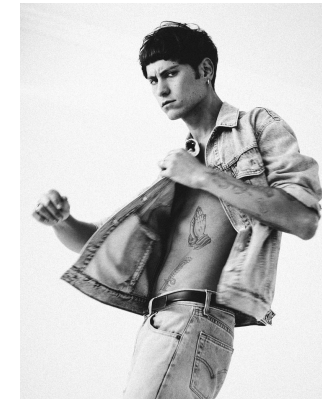

BOSS MODELS

CAPE TOWN

ARMAND DICKER

Height: 189cm Chest: 98cm Waist: 76cm Suit: 38 L Shoe: 10 UK Hair: Brown Eyes: Green/Brown

BOSS MODELS

CAPE TOWN

ARMAND DICKER

Height: 189cm Chest: 98cm Waist: 76cm Suit: 38 L Shoe: 10 UK Hair: Brown Eyes: Green/Brown

BOSS MODELS

CAPE TOWN

ARMAND DICKER

Height: 189cm Chest: 98cm Waist: 76cm Suit: 38 L Shoe: 10 UK Hair: Brown Eyes: Green/Brown