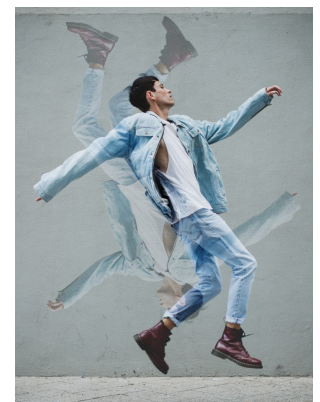

BOSS MODELS

CAPE TOWN

ARMAND DICKER

Height: 189cm Chest: 98cm Waist: 76cm Suit: 38 L Shoe: 10 UK Hair: Brown Eyes: Green/Brown

BOSS MODELS

CAPE TOWN

ARMAND DICKER

Height: 189cm Chest: 98cm Waist: 76cm Suit: 38 L Shoe: 10 UK Hair: Brown Eyes: Green/Brown

BOSS MODELS

CAPE TOWN

ARMAND DICKER

Height: 189cm Chest: 98cm Waist: 76cm Suit: 38 L Shoe: 10 UK Hair: Brown Eyes: Green/Brown