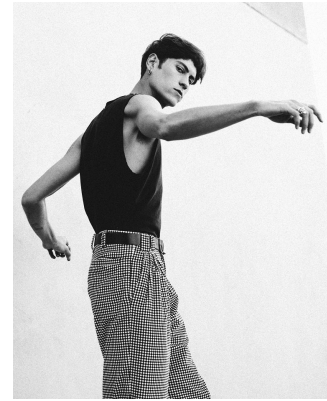

BOSS MODELS

CAPE TOWN

ARMAND DICKER

Height: 189cm Chest: 98cm Waist: 76cm Suit: 38 L Shoe: 10 UK Hair: Brown Eyes: Green/Brown

BOSS MODELS

CAPE TOWN

ARMAND DICKER

Height: 189cm Chest: 98cm Waist: 76cm Suit: 38 L Shoe: 10 UK Hair: Brown Eyes: Green/Brown

BOSS MODELS

CAPE TOWN

ARMAND DICKER

Height: 189cm Chest: 98cm Waist: 76cm Suit: 38 L Shoe: 10 UK Hair: Brown Eyes: Green/Brown