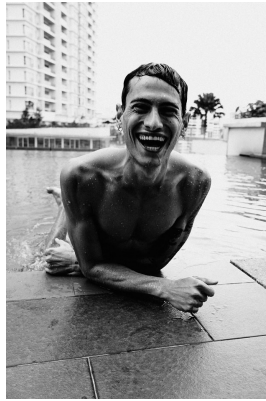

BOSS MODELS

CAPE TOWN

ARMAND DICKER

Height: 189cm Chest: 98cm Waist: 76cm Suit: 38 L Shoe: 10 UK Hair: Brown Eyes: Green/Brown

BOSS MODELS

CAPE TOWN

ARMAND DICKER

Height: 189cm Chest: 98cm Waist: 76cm Suit: 38 L Shoe: 10 UK Hair: Brown Eyes: Green/Brown

BOSS MODELS

CAPE TOWN

ARMAND DICKER

Height: 189cm Chest: 98cm Waist: 76cm Suit: 38 L Shoe: 10 UK Hair: Brown Eyes: Green/Brown