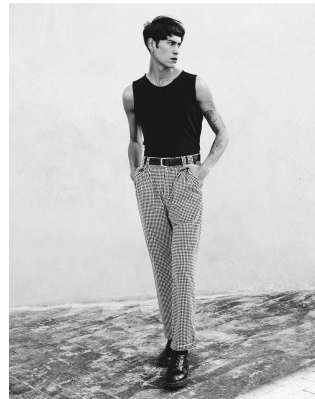

BOSS MODELS

CAPE TOWN

ARMAND DICKER

Height: 189cm Chest: 98cm Waist: 76cm Suit: 38 L Shoe: 10 UK Hair: Brown Eyes: Green/Brown

BOSS MODELS

CAPE TOWN

ARMAND DICKER

Height: 189cm Chest: 98cm Waist: 76cm Suit: 38 L Shoe: 10 UK Hair: Brown Eyes: Green/Brown

BOSS MODELS

CAPE TOWN

ARMAND DICKER

Height: 189cm Chest: 98cm Waist: 76cm Suit: 38 L Shoe: 10 UK Hair: Brown Eyes: Green/Brown