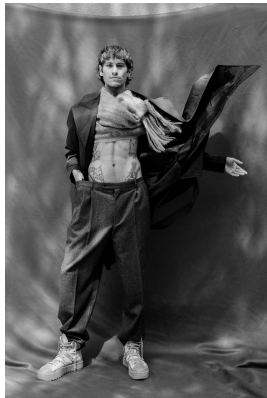

BOSS MODELS

CAPE TOWN

ARMAND DICKER

Height: 189cm Chest: 98cm Waist: 76cm Suit: 38 L Shoe: 10 UK Hair: Brown Eyes: Green/Brown

BOSS MODELS

CAPE TOWN

ARMAND DICKER

Height: 189cm Chest: 98cm Waist: 76cm Suit: 38 L Shoe: 10 UK Hair: Brown Eyes: Green/Brown

BOSS MODELS

CAPE TOWN

ARMAND DICKER

Height: 189cm Chest: 98cm Waist: 76cm Suit: 38 L Shoe: 10 UK Hair: Brown Eyes: Green/Brown