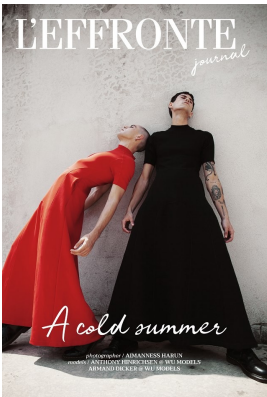

BOSS MODELS

CAPE TOWN

ARMAND DICKER

Height: 189cm Chest: 98cm Waist: 76cm Suit: 38 L Shoe: 10 UK Hair: Brown Eyes: Green/Brown

BOSS MODELS

CAPE TOWN

ARMAND DICKER

Height: 189cm Chest: 98cm Waist: 76cm Suit: 38 L Shoe: 10 UK Hair: Brown Eyes: Green/Brown

BOSS MODELS

CAPE TOWN

ARMAND DICKER

Height: 189cm Chest: 98cm Waist: 76cm Suit: 38 L Shoe: 10 UK Hair: Brown Eyes: Green/Brown