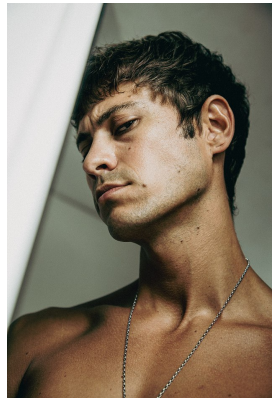

BOSS MODELS

CAPE TOWN

ARMAND DICKER

Height: 189cm Chest: 98cm Waist: 76cm Suit: 38 L Shoe: 10 UK Hair: Brown Eyes: Green/Brown

BOSS MODELS

CAPE TOWN

ARMAND DICKER

Height: 189cm Chest: 98cm Waist: 76cm Suit: 38 L Shoe: 10 UK Hair: Brown Eyes: Green/Brown

BOSS MODELS

CAPE TOWN

ARMAND DICKER

Height: 189cm Chest: 98cm Waist: 76cm Suit: 38 L Shoe: 10 UK Hair: Brown Eyes: Green/Brown