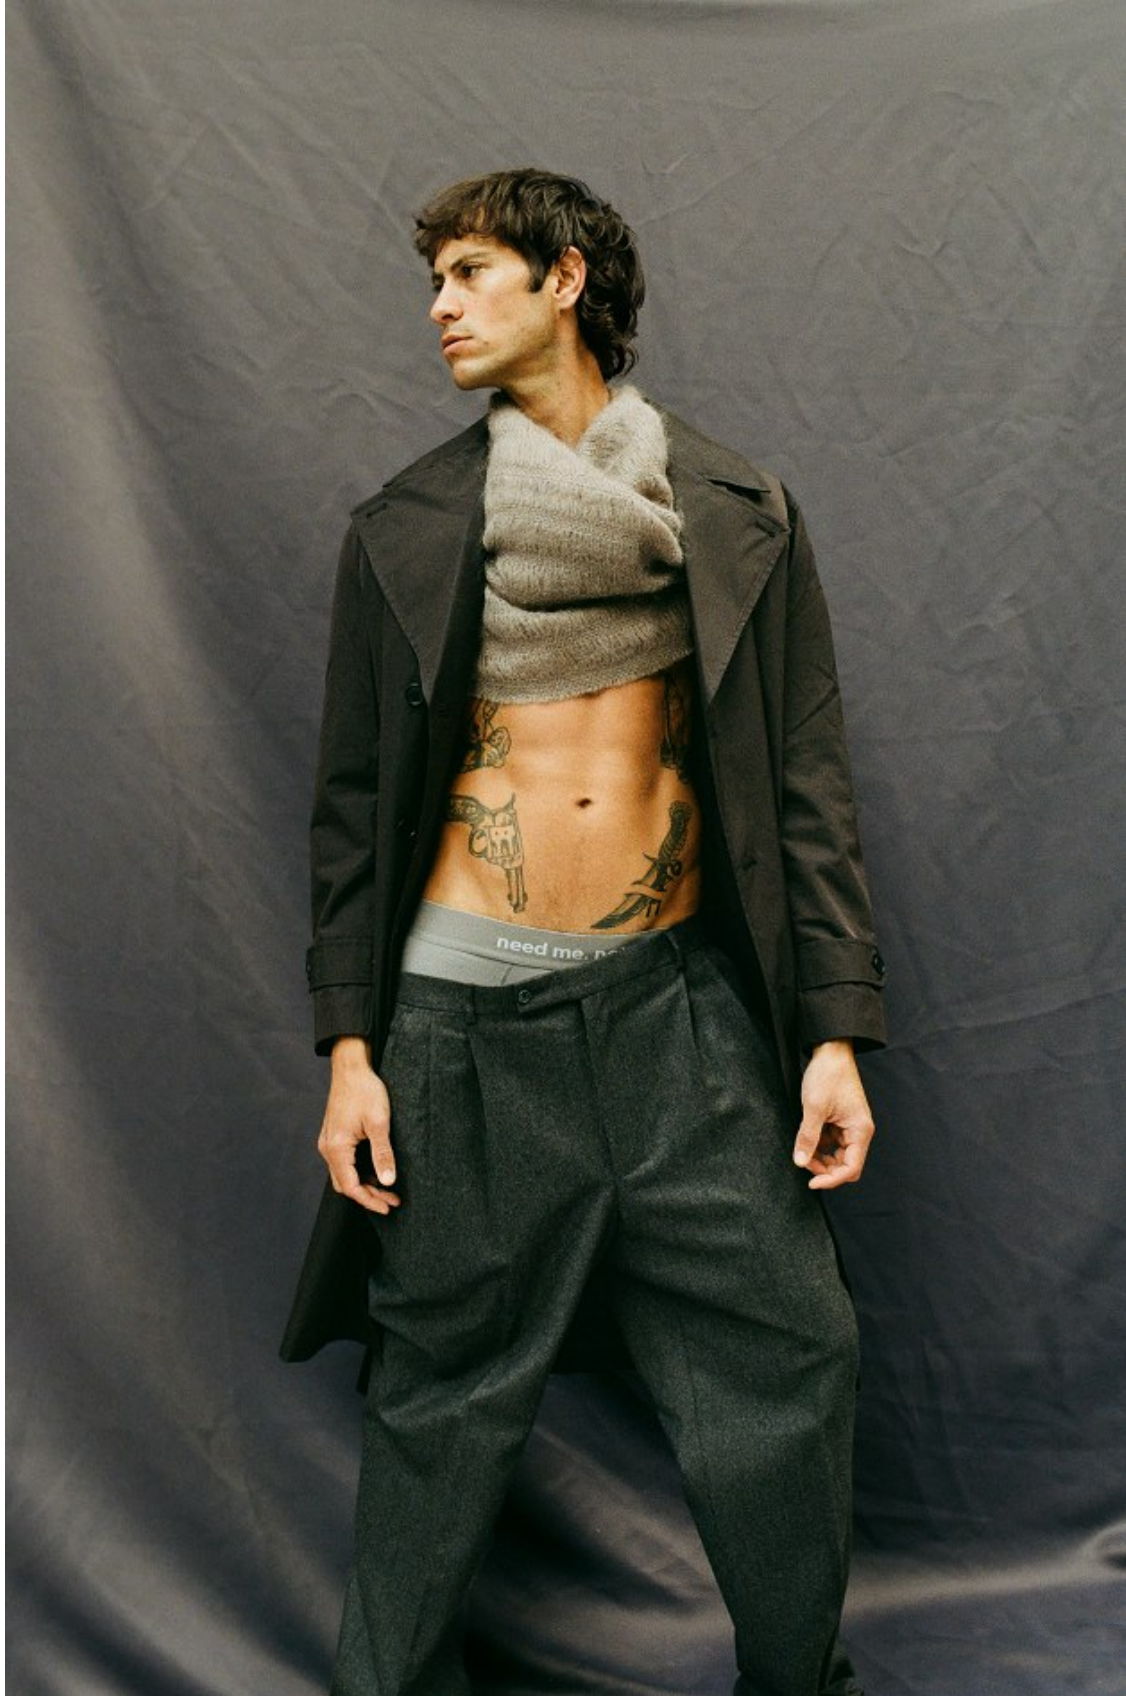

ARMAND DICKER

BOSS MODELS

CAPE TOWN

ARMAND DICKER

Height: 189cm Chest: 98cm Waist: 76cm Suit: 38 L Shoe: 10 UK Hair: Brown Eyes: Green/Brown