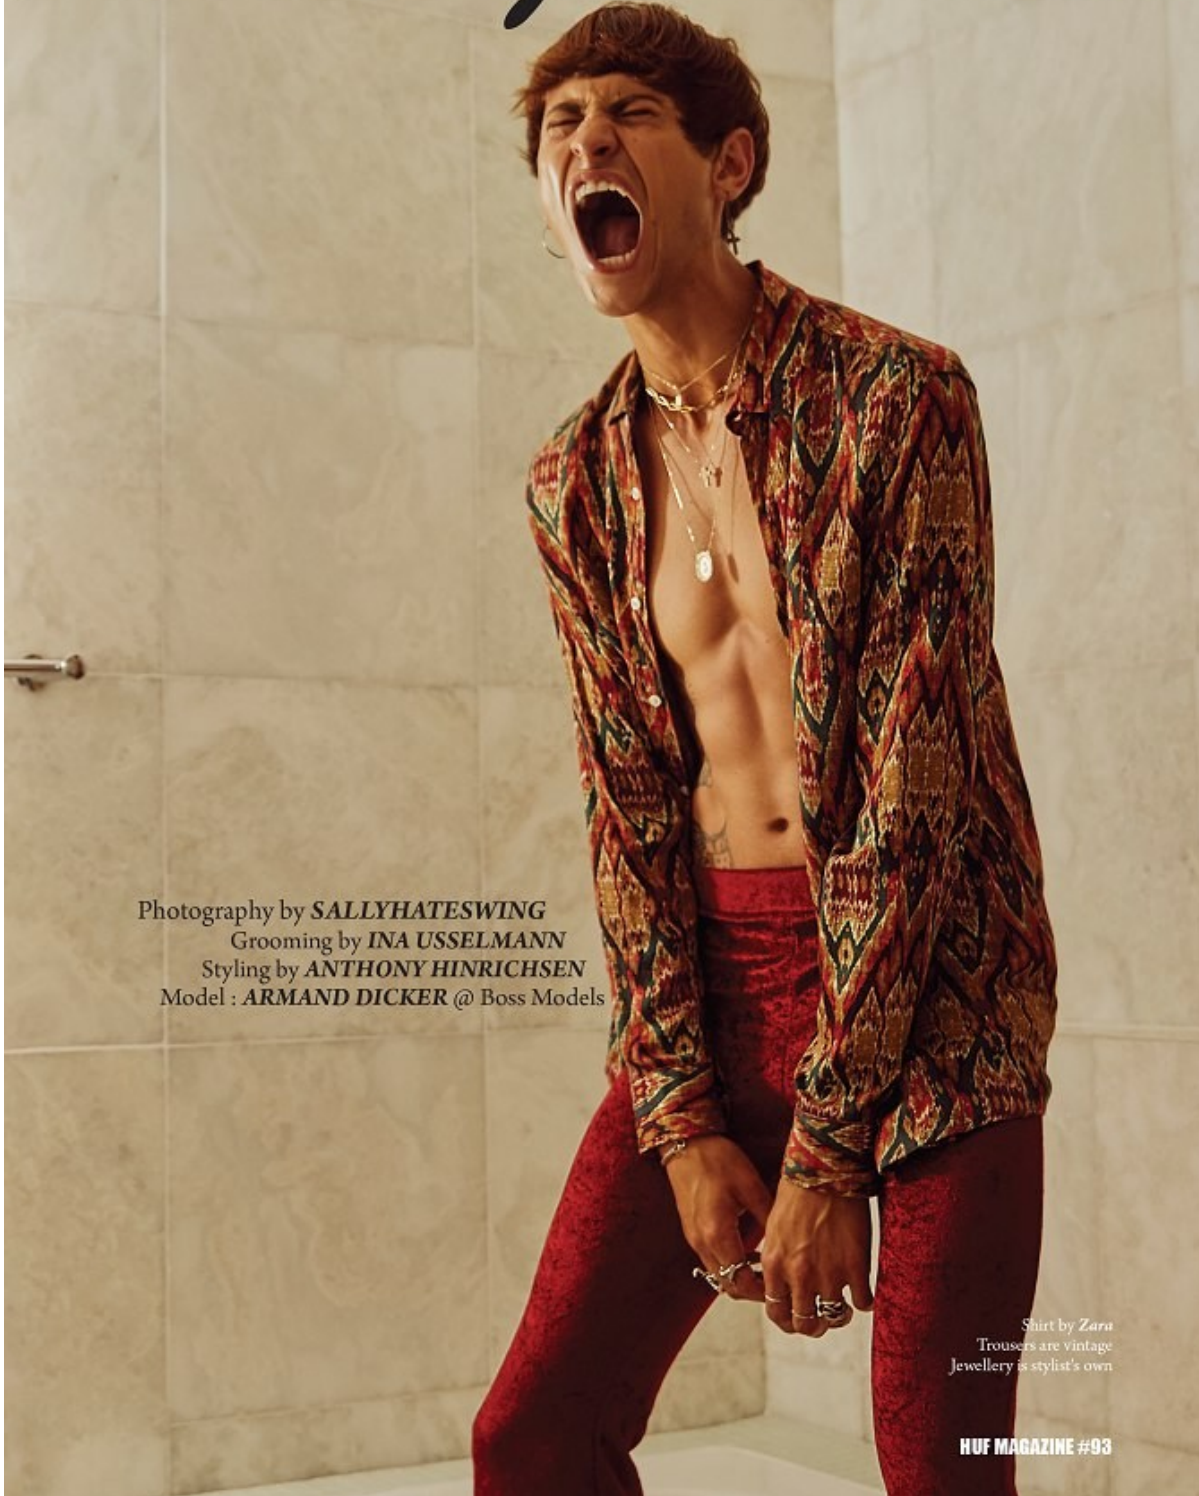

BOSS MODELS

CAPE TOWN

ARMAND DICKER

Height: 189cm Chest: 98cm Waist: 76cm Suit: 38 L Shoe: 10 UK Hair: Brown Eyes: Green/Brown

BOSS MODELS

CAPE TOWN

Rolling Stoned

Photography by **SALLYHATESWING**
Grooming by **INA USSELMANN**
Styling by **ANTHONY HINRICHSEN**
Model : **ARMAND DICKER** @ Boss Models