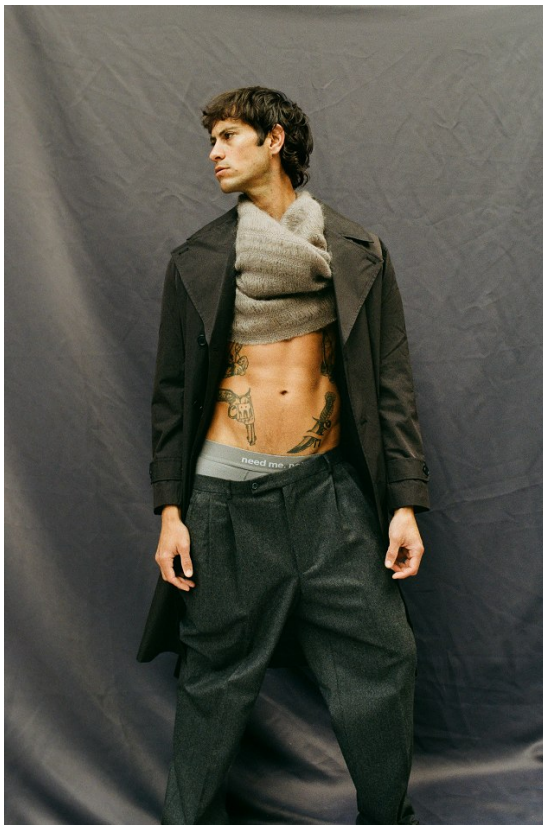

BOSS MODELS

CAPE TOWN

ARMAND DICKER

Height: 189cm Chest: 98cm Waist: 76cm Suit: 38 L Shoe: 10 UK Hair: Brown Eyes: Green/Brown

BOSS MODELS

CAPE TOWN

ARMAND DICKER

Height: 189cm Chest: 98cm Waist: 76cm Suit: 38 L Shoe: 10 UK Hair: Brown Eyes: Green/Brown

BOSS MODELS

CAPE TOWN

ARMAND DICKER

Height: 189cm Chest: 98cm Waist: 76cm Suit: 38 L Shoe: 10 UK Hair: Brown Eyes: Green/Brown