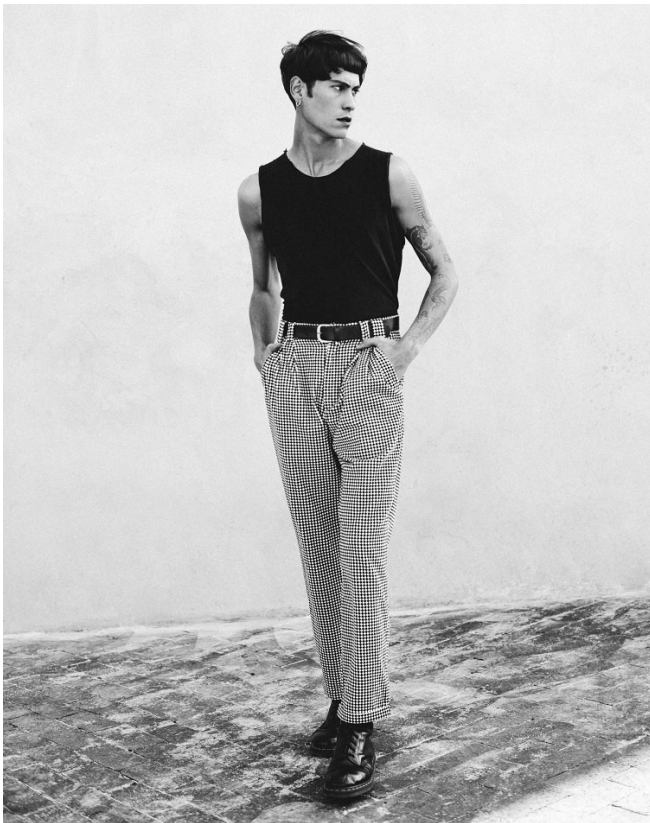

BOSS MODELS

CAPE TOWN

ARMAND DICKER

Height: 189cm Chest: 98cm Waist: 76cm Suit: 38 L Shoe: 10 UK Hair: Brown Eyes: Green/Brown

BOSS MODELS

CAPE TOWN

ARMAND DICKER

Height: 189cm Chest: 98cm Waist: 76cm Suit: 38 L Shoe: 10 UK Hair: Brown Eyes: Green/Brown

BOSS MODELS

CAPE TOWN

ARMAND DICKER

Height: 189cm Chest: 98cm Waist: 76cm Suit: 38 L Shoe: 10 UK Hair: Brown Eyes: Green/Brown