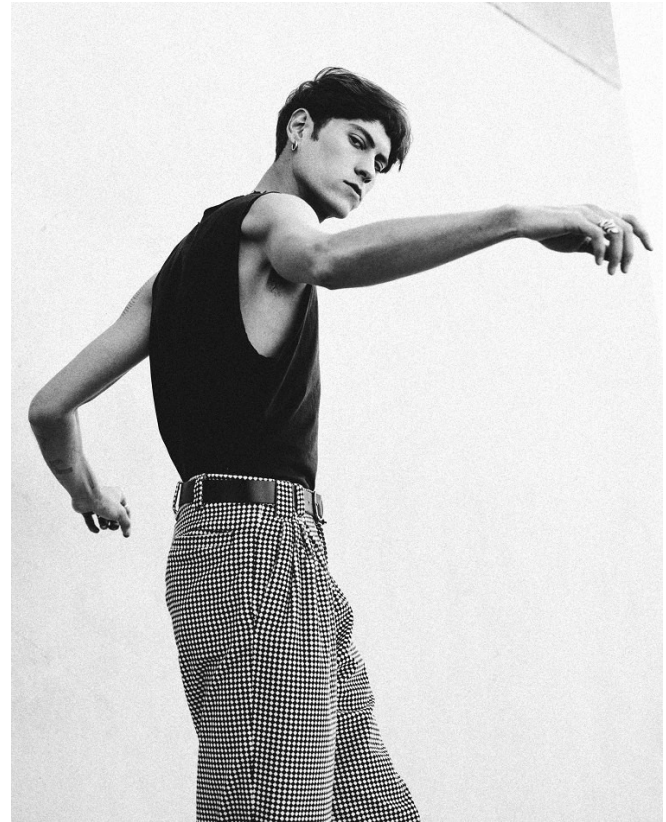

BOSS MODELS

CAPE TOWN

ARMAND DICKER

Height: 189cm Chest: 98cm Waist: 76cm Suit: 38 L Shoe: 10 UK Hair: Brown Eyes: Green/Brown