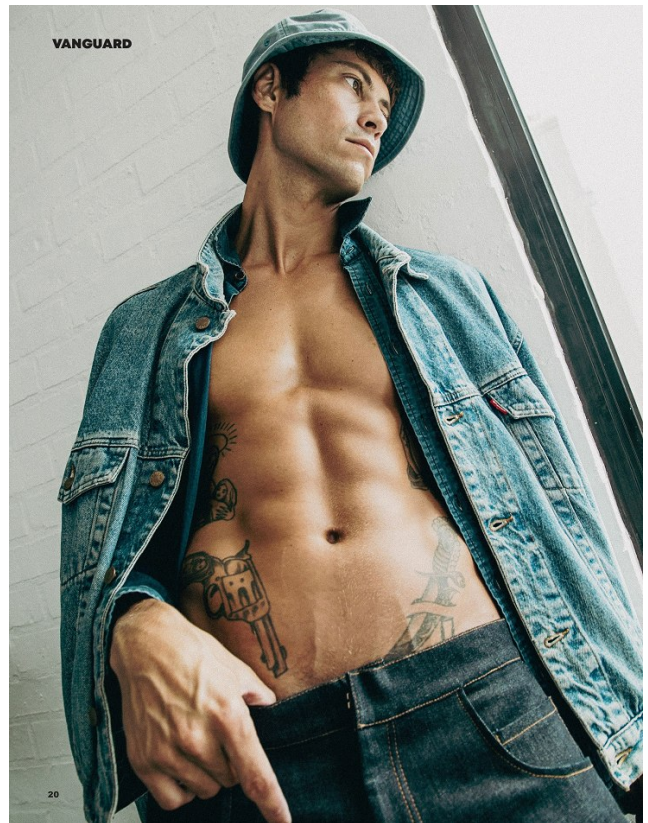

BOSS MODELS

CAPE TOWN

ARMAND DICKER

Height: 189cm Chest: 98cm Waist: 76cm Suit: 38 L Shoe: 10 UK Hair: Brown Eyes: Green/Brown

BOSS MODELS

CAPE TOWN

ARMAND DICKER

Height: 189cm Chest: 98cm Waist: 76cm Suit: 38 L Shoe: 10 UK Hair: Brown Eyes: Green/Brown