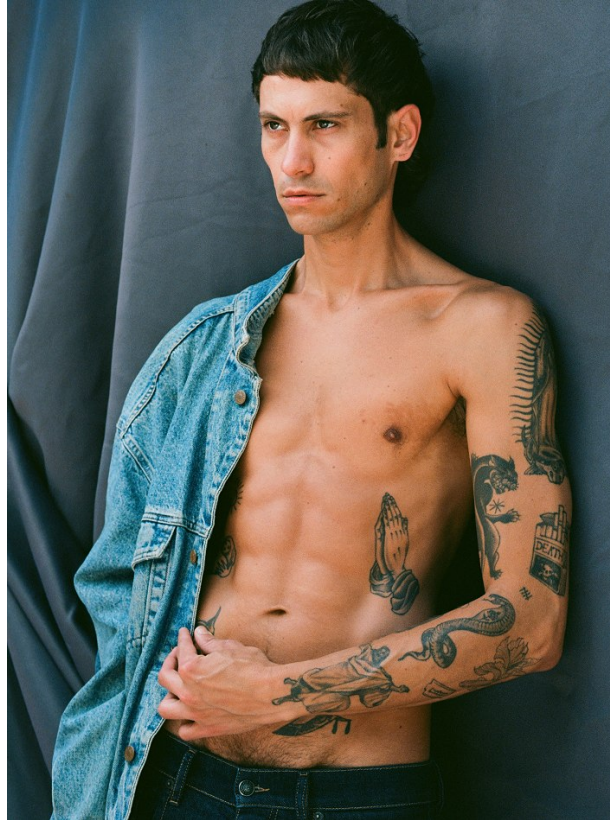

BOSS MODELS

CAPE TOWN

ARMAND DICKER

Height: 189cm Chest: 98cm Waist: 76cm Suit: 38 L Shoe: 10 UK Hair: Brown Eyes: Green/Brown

BOSS MODELS

CAPE TOWN

ARMAND DICKER

Height: 189cm Chest: 98cm Waist: 76cm Suit: 38 L Shoe: 10 UK Hair: Brown Eyes: Green/Brown

BOSS MODELS

CAPE TOWN

ARMAND DICKER

Height: 189cm Chest: 98cm Waist: 76cm Suit: 38 L Shoe: 10 UK Hair: Brown Eyes: Green/Brown