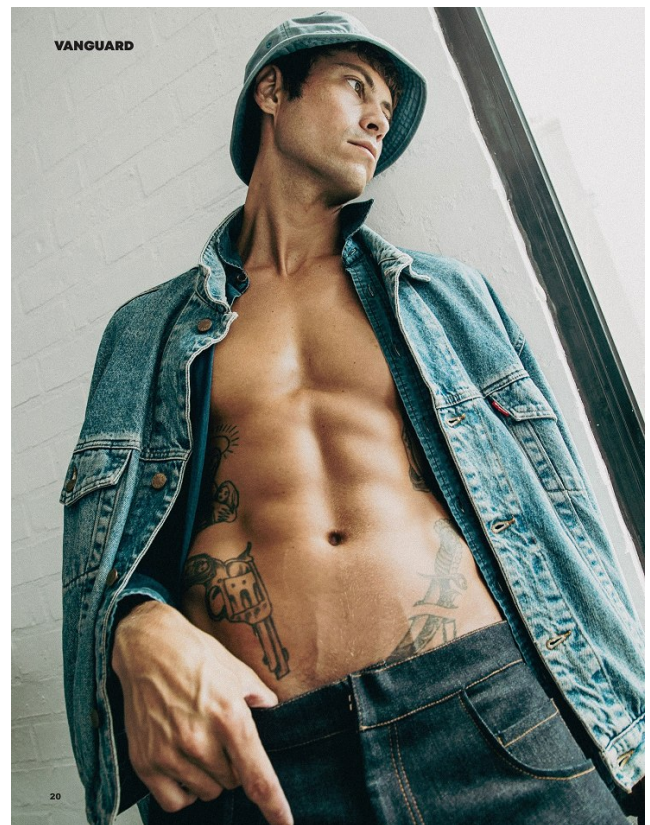

BOSS MODELS

CAPE TOWN

ARMAND DICKER

Height: 189cm Chest: 98cm Waist: 76cm Suit: 38 L Shoe: 10 UK Hair: Brown Eyes: Green/Brown