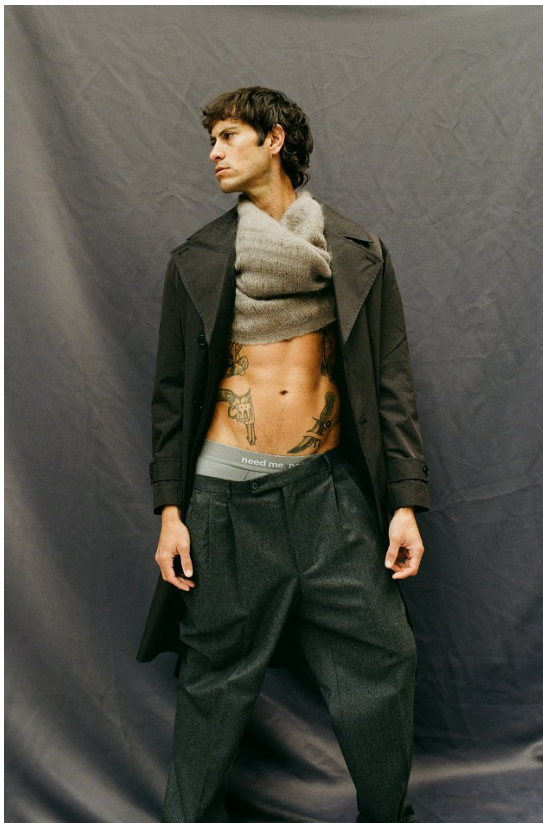

BOSS MODELS

CAPE TOWN

ARMAND DICKER

Height: 189cm Chest: 98cm Waist: 76cm Suit: 38 L Shoe: 10 UK Hair: Brown Eyes: Green/Brown

BOSS MODELS

CAPE TOWN

ARMAND DICKER

Height: 189cm Chest: 98cm Waist: 76cm Suit: 38 L Shoe: 10 UK Hair: Brown Eyes: Green/Brown