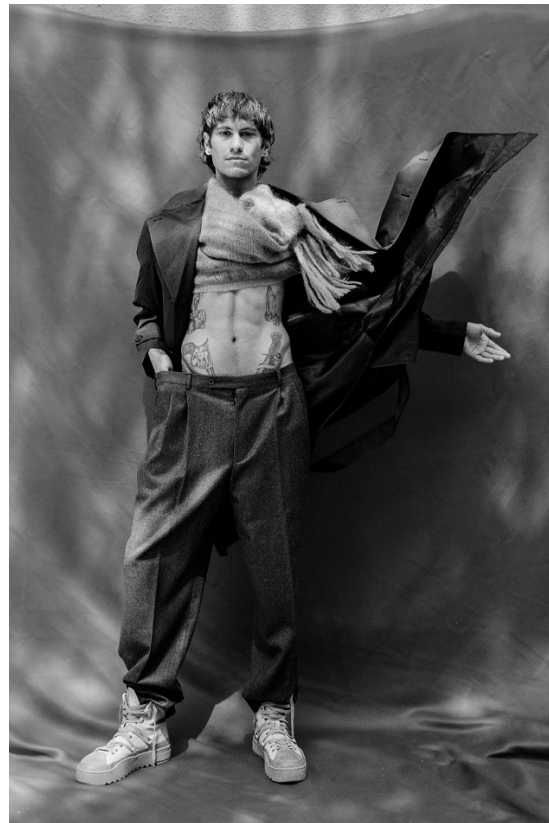

BOSS MODELS

CAPE TOWN

ARMAND DICKER

Height: 189cm Chest: 98cm Waist: 76cm Suit: 38 L Shoe: 10 UK Hair: Brown Eyes: Green/Brown

BOSS MODELS

CAPE TOWN

ARMAND DICKER

Height: 189cm Chest: 98cm Waist: 76cm Suit: 38 L Shoe: 10 UK Hair: Brown Eyes: Green/Brown