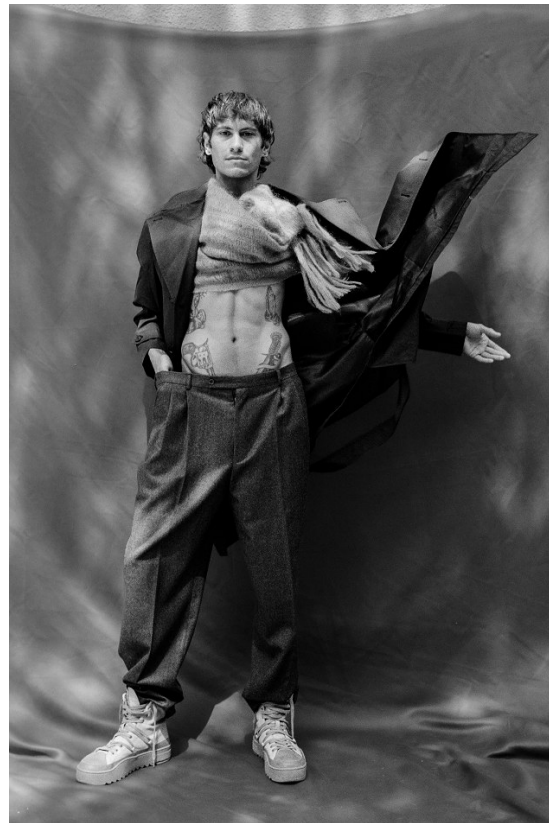

BOSS MODELS

CAPE TOWN

ARMAND DICKER

Height: 189cm Chest: 98cm Waist: 76cm Suit: 38 L Shoe: 10 UK Hair: Brown Eyes: Green/Brown

BOSS MODELS

CAPE TOWN

ARMAND DICKER

Height: 189cm Chest: 98cm Waist: 76cm Suit: 38 L Shoe: 10 UK Hair: Brown Eyes: Green/Brown

BOSS MODELS

CAPE TOWN

ARMAND DICKER

Height: 189cm Chest: 98cm Waist: 76cm Suit: 38 L Shoe: 10 UK Hair: Brown Eyes: Green/Brown