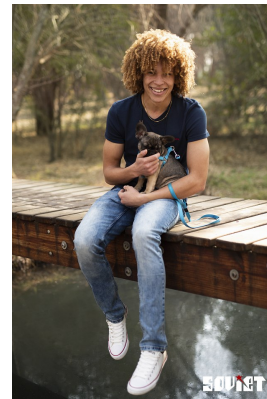

BOSS MODELS

CAPE TOWN

JC MYBURGH

Height: 185cm Chest: 93cm Waist: 77cm Suit: 38 R Shoe: 10 UK Hair: Brown Eyes: Brown