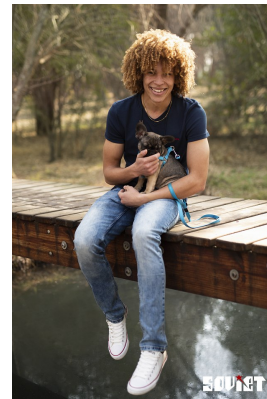

# BOSS MODELS

CAPE TOWN

## JC MYBURGH

Height: 185cm Chest: 93cm Waist: 77cm Suit: 38 R Shoe: 10 UK Hair: Brown Eyes: Brown