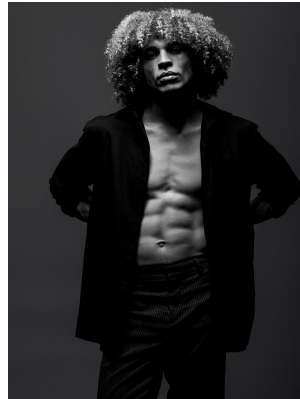

BOSS MODELS

CAPE TOWN

JC MYBURGH

Height: 185cm Chest: 93cm Waist: 77cm Suit: 38 R Shoe: 10 UK Hair: Brown Eyes: Brown