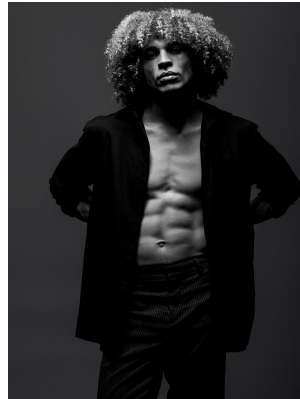

# BOSS MODELS

CAPE TOWN

## JC MYBURGH

Height: 185cm Chest: 93cm Waist: 77cm Suit: 38 R Shoe: 10 UK Hair: Brown Eyes: Brown