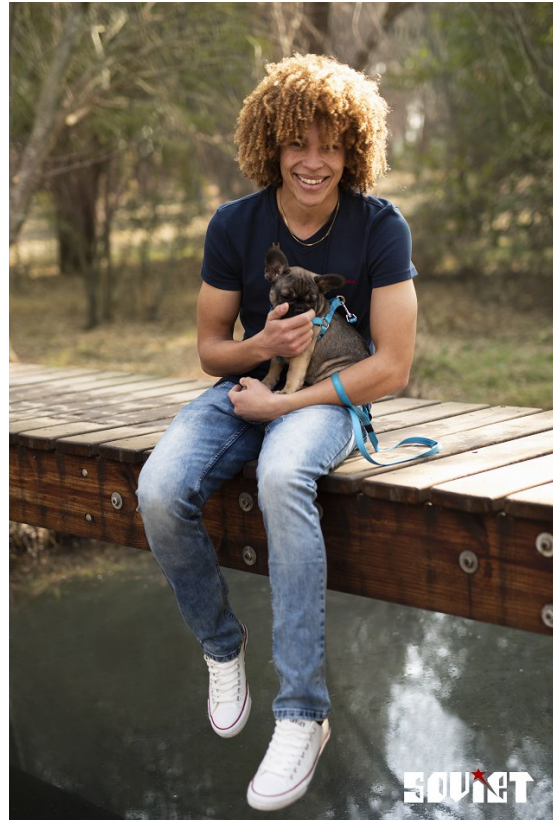

BOSS MODELS

CAPE TOWN

JC MYBURGH

Height: 185cm Chest: 93cm Waist: 77cm Suit: 38 R Shoe: 10 UK Hair: Brown Eyes: Brown

BOSS MODELS

CAPE TOWN

JC MYBURGH

Height: 185cm Chest: 93cm Waist: 77cm Suit: 38 R Shoe: 10 UK Hair: Brown Eyes: Brown

BOSS MODELS

CAPE TOWN

JC MYBURGH

Height: 185cm Chest: 93cm Waist: 77cm Suit: 38 R Shoe: 10 UK Hair: Brown Eyes: Brown