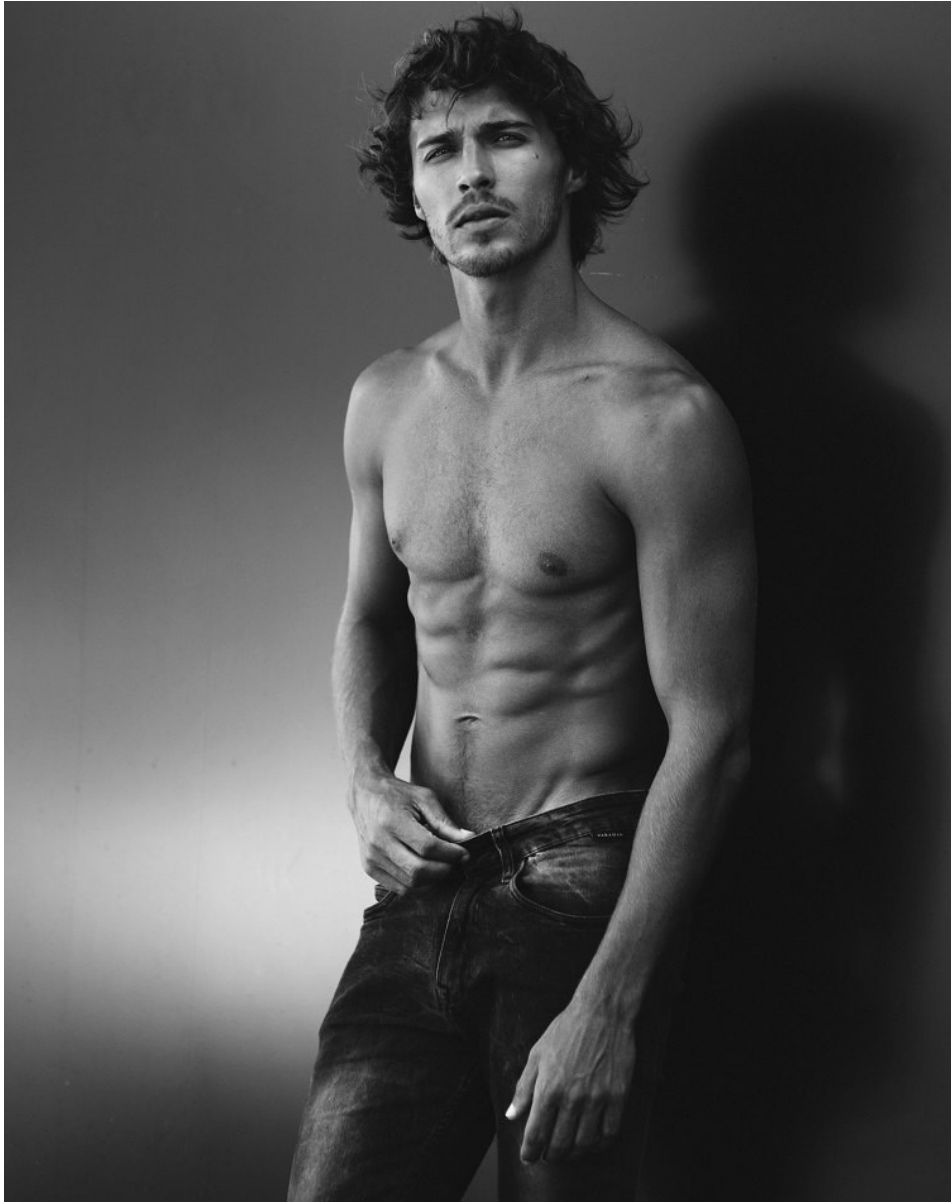

BOSS MODELS

CAPE TOWN

LUCAS MEDEIROS

Height: 179cm Chest: 98cm Waist: 79cm Suit: 38 R Shoe: 9 UK Hair: Brown Eyes: Green