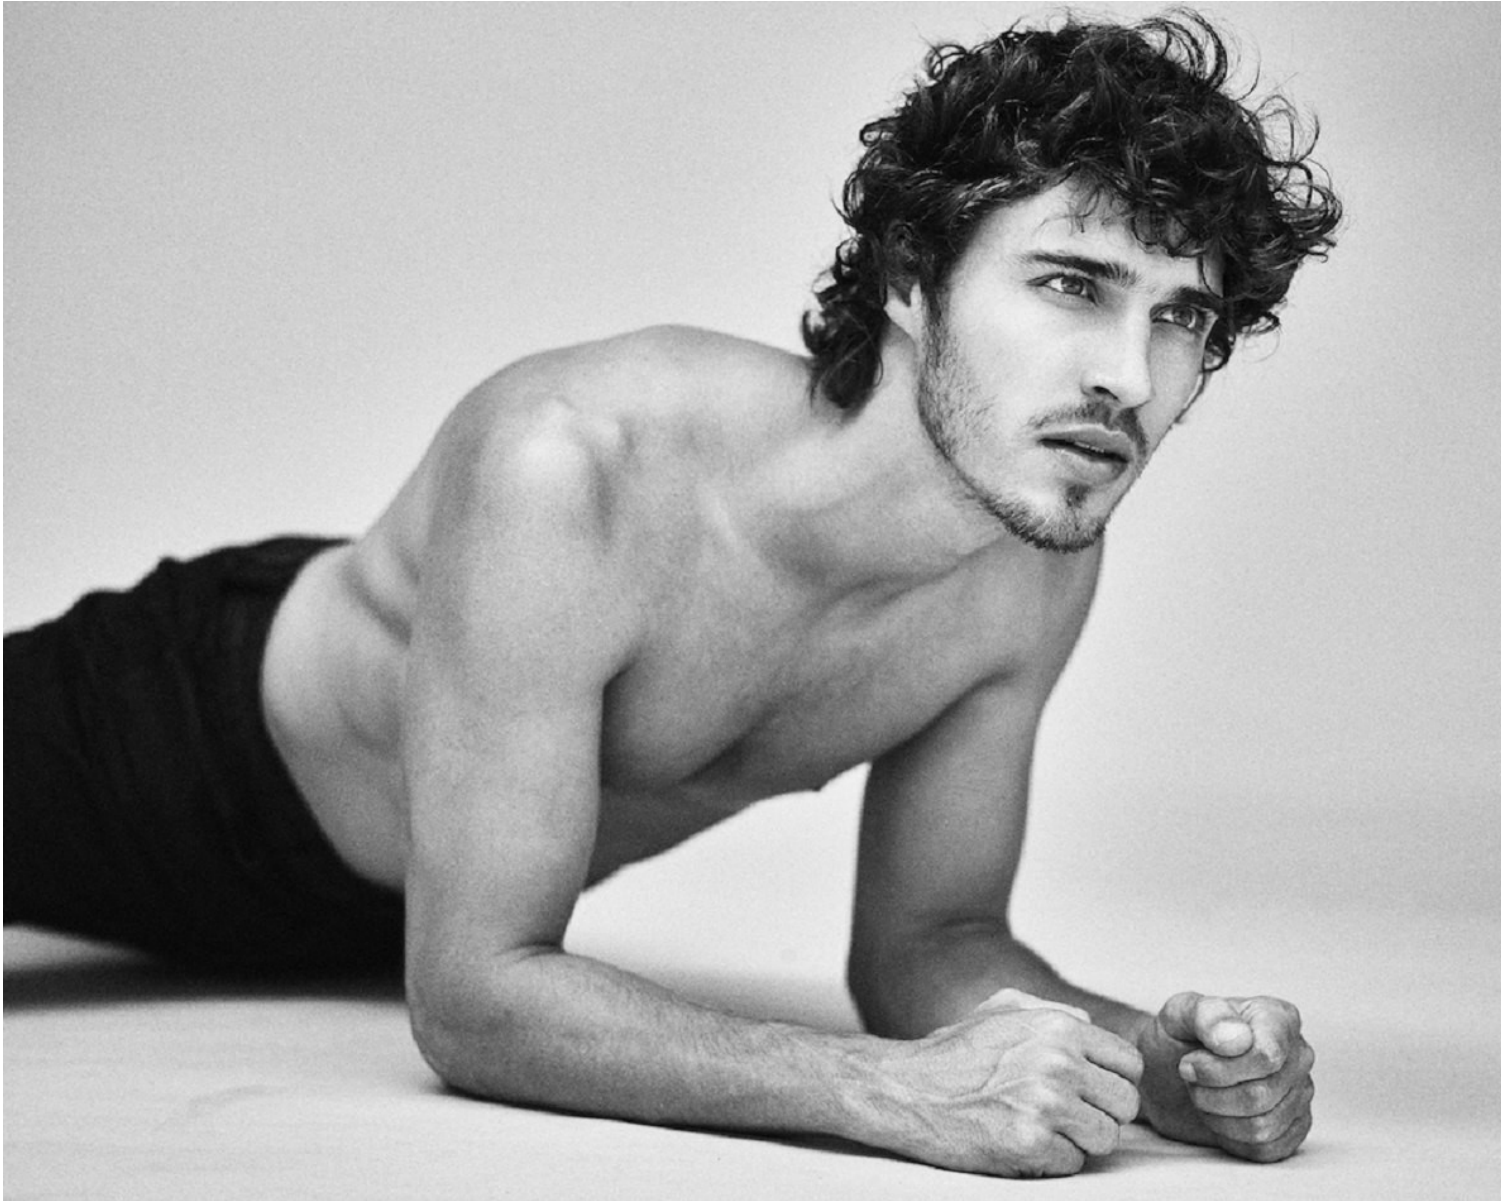

LUCAS MEDEIROS

BOSS MODELS

CAPE TOWN

Height: 179cm Chest: 98cm Waist: 79cm Suit: 38 R Shoe: 9 UK Hair: Brown Eyes: Green