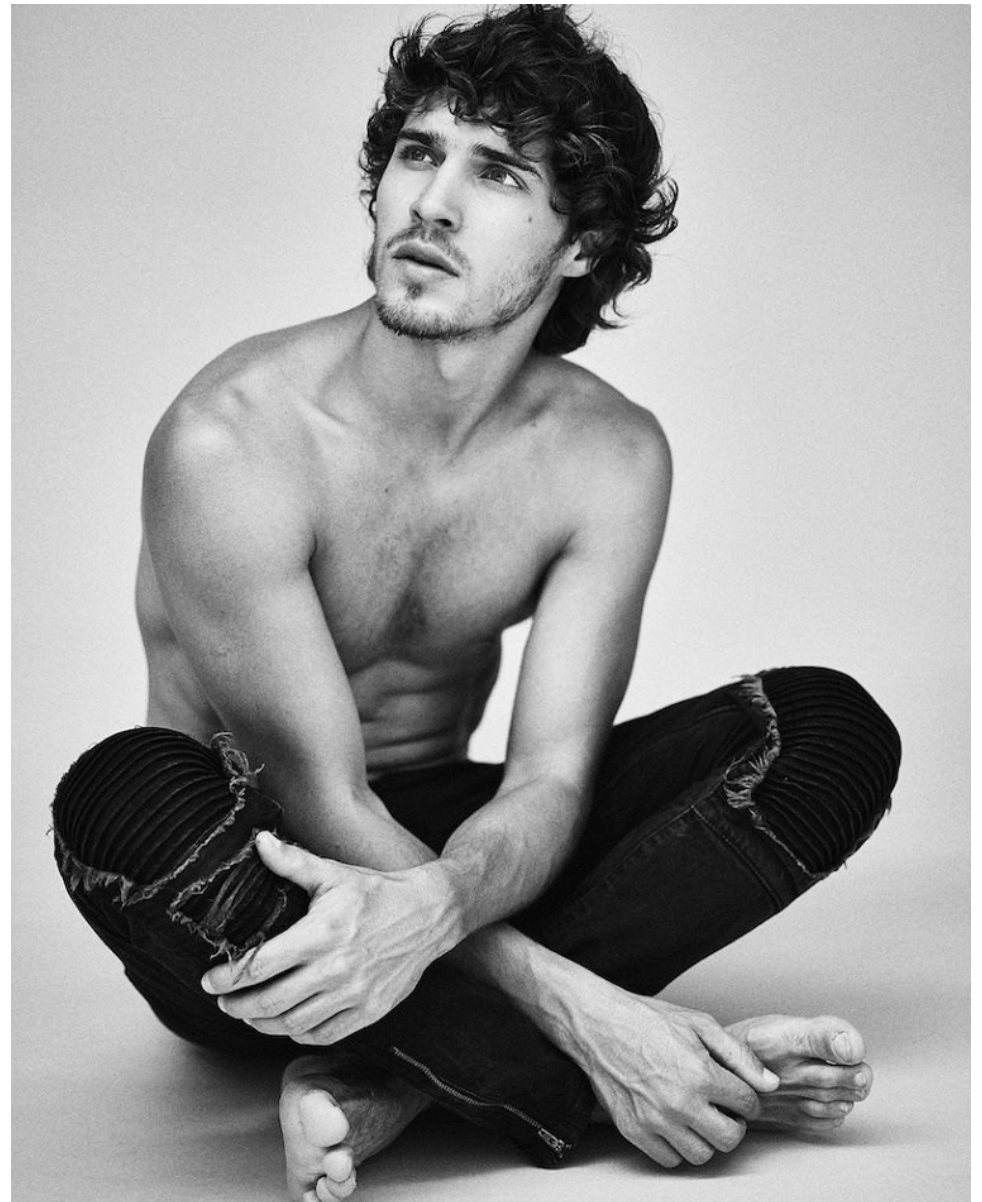

# BOSS MODELS

CAPE TOWN

LUCAS MEDEIROS

Height: 179cm Chest: 98cm Waist: 79cm Suit: 38 R Shoe: 9 UK Hair: Brown Eyes: Green

# BOSS MODELS

CAPE TOWN

Dossier | MAN

114

## LUCAS MEDEIROS

Height: 179cm Chest: 98cm Waist: 79cm Suit: 38 R Shoe: 9 UK Hair: Brown Eyes: Green