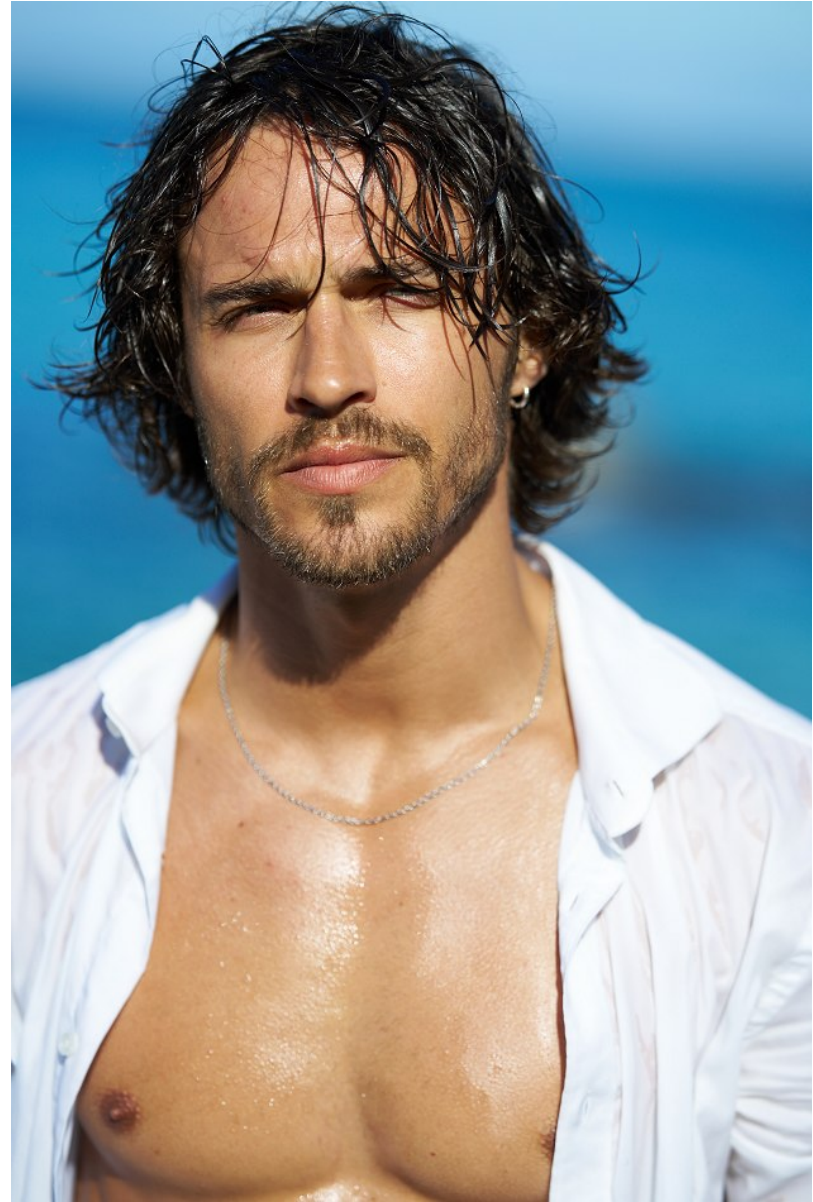

BOSS MODELS

CAPE TOWN

LUCAS MEDEIROS

Height: 179cm Chest: 98cm Waist: 79cm Suit: 38 R Shoe: 9 UK Hair: Brown Eyes: Green