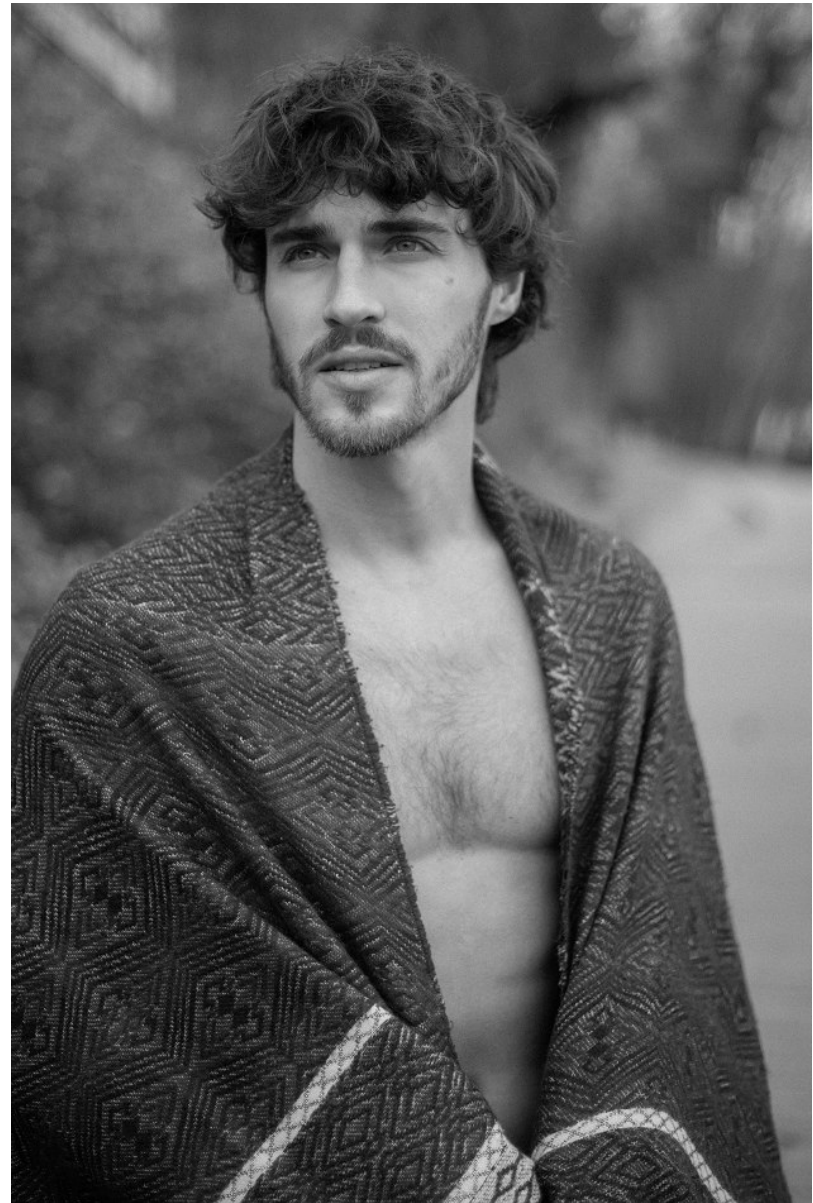

BOSS MODELS

CAPE TOWN

LUCAS MEDEIROS

Height: 179cm Chest: 98cm Waist: 79cm Suit: 38 R Shoe: 9 UK Hair: Brown Eyes: Green