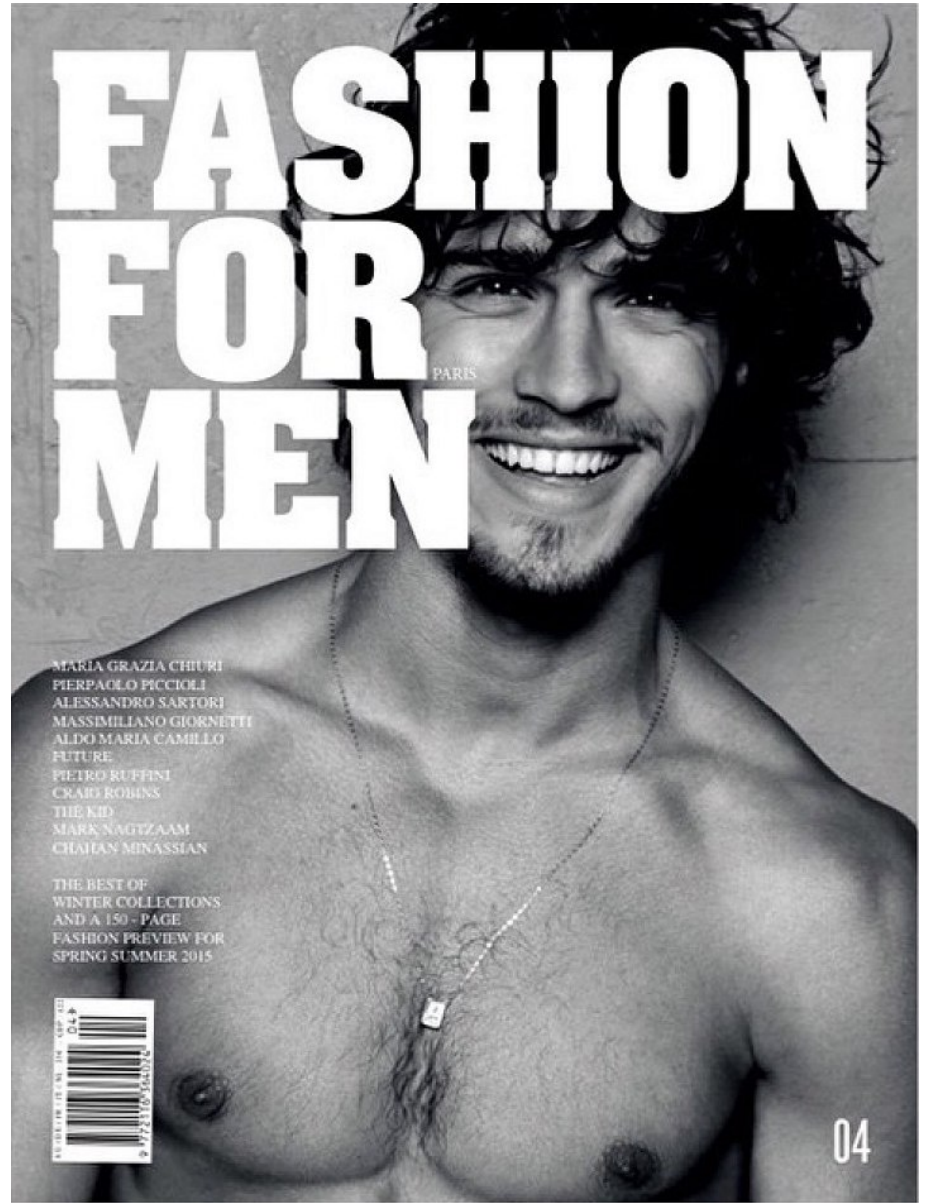

BOSS MODELS

CAPE TOWN

LUCAS MEDEIROS

Height: 179cm Chest: 98cm Waist: 79cm Suit: 38 R Shoe: 9 UK Hair: Brown Eyes: Green