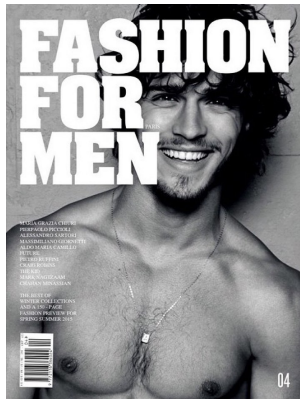

# BOSS MODELS

CAPE TOWN

## LUCAS MEDEIROS

Height: 179cm Chest: 98cm Waist: 79cm Suit: 38 R Shoe: 9 UK Hair: Brown Eyes: Green