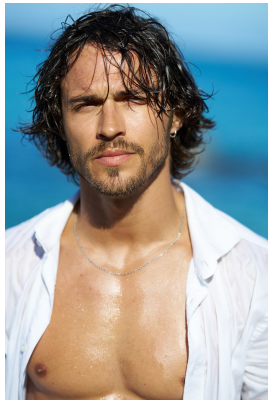

# BOSS MODELS

CAPE TOWN

## LUCAS MEDEIROS

Height: 179cm Chest: 98cm Waist: 79cm Suit: 38 R Shoe: 9 UK Hair: Brown Eyes: Green