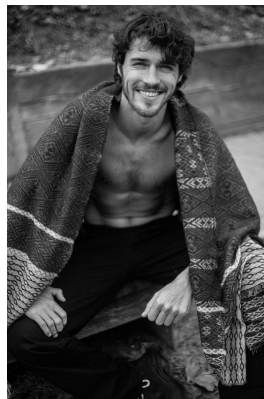

# BOSS MODELS

CAPE TOWN

## LUCAS MEDEIROS

Height: 179cm Chest: 98cm Waist: 79cm Suit: 38 R Shoe: 9 UK Hair: Brown Eyes: Green