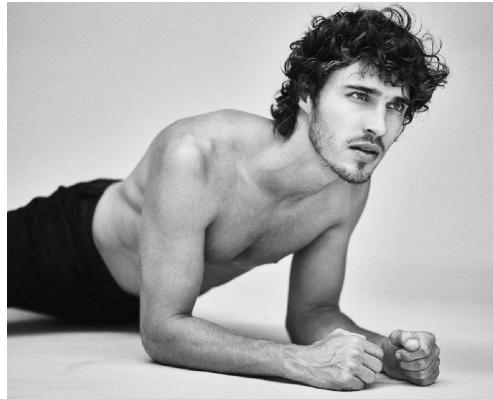

BOSS MODELS

CAPE TOWN

LUCAS MEDEIROS

Height: 179cm Chest: 98cm Waist: 79cm Suit: 38 R Shoe: 9 UK Hair: Brown Eyes: Green