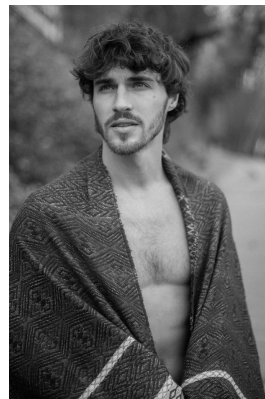

# BOSS MODELS

CAPE TOWN

## LUCAS MEDEIROS

Height: 179cm Chest: 98cm Waist: 79cm Suit: 38 R Shoe: 9 UK Hair: Brown Eyes: Green