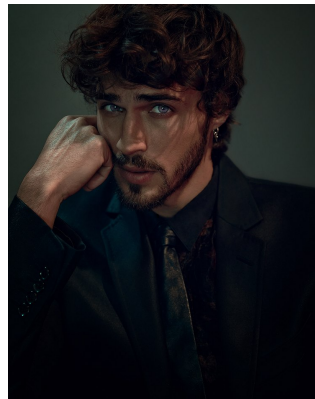

# BOSS MODELS

CAPE TOWN

## LUCAS MEDEIROS

Height: 179cm Chest: 98cm Waist: 79cm Suit: 38 R Shoe: 9 UK Hair: Brown Eyes: Green