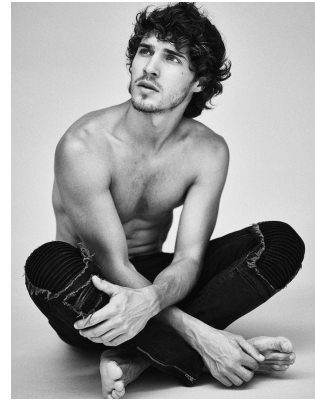

# BOSS MODELS

CAPE TOWN

## LUCAS MEDEIROS

Height: 179cm Chest: 98cm Waist: 79cm Suit: 38 R Shoe: 9 UK Hair: Brown Eyes: Green