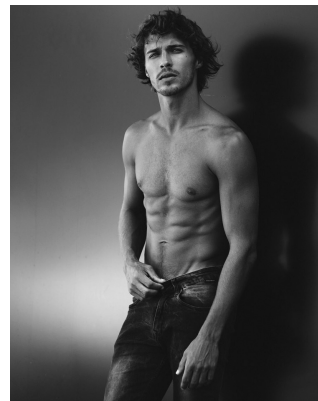

# BOSS MODELS

CAPE TOWN

## LUCAS MEDEIROS

Height: 179cm Chest: 98cm Waist: 79cm Suit: 38 R Shoe: 9 UK Hair: Brown Eyes: Green