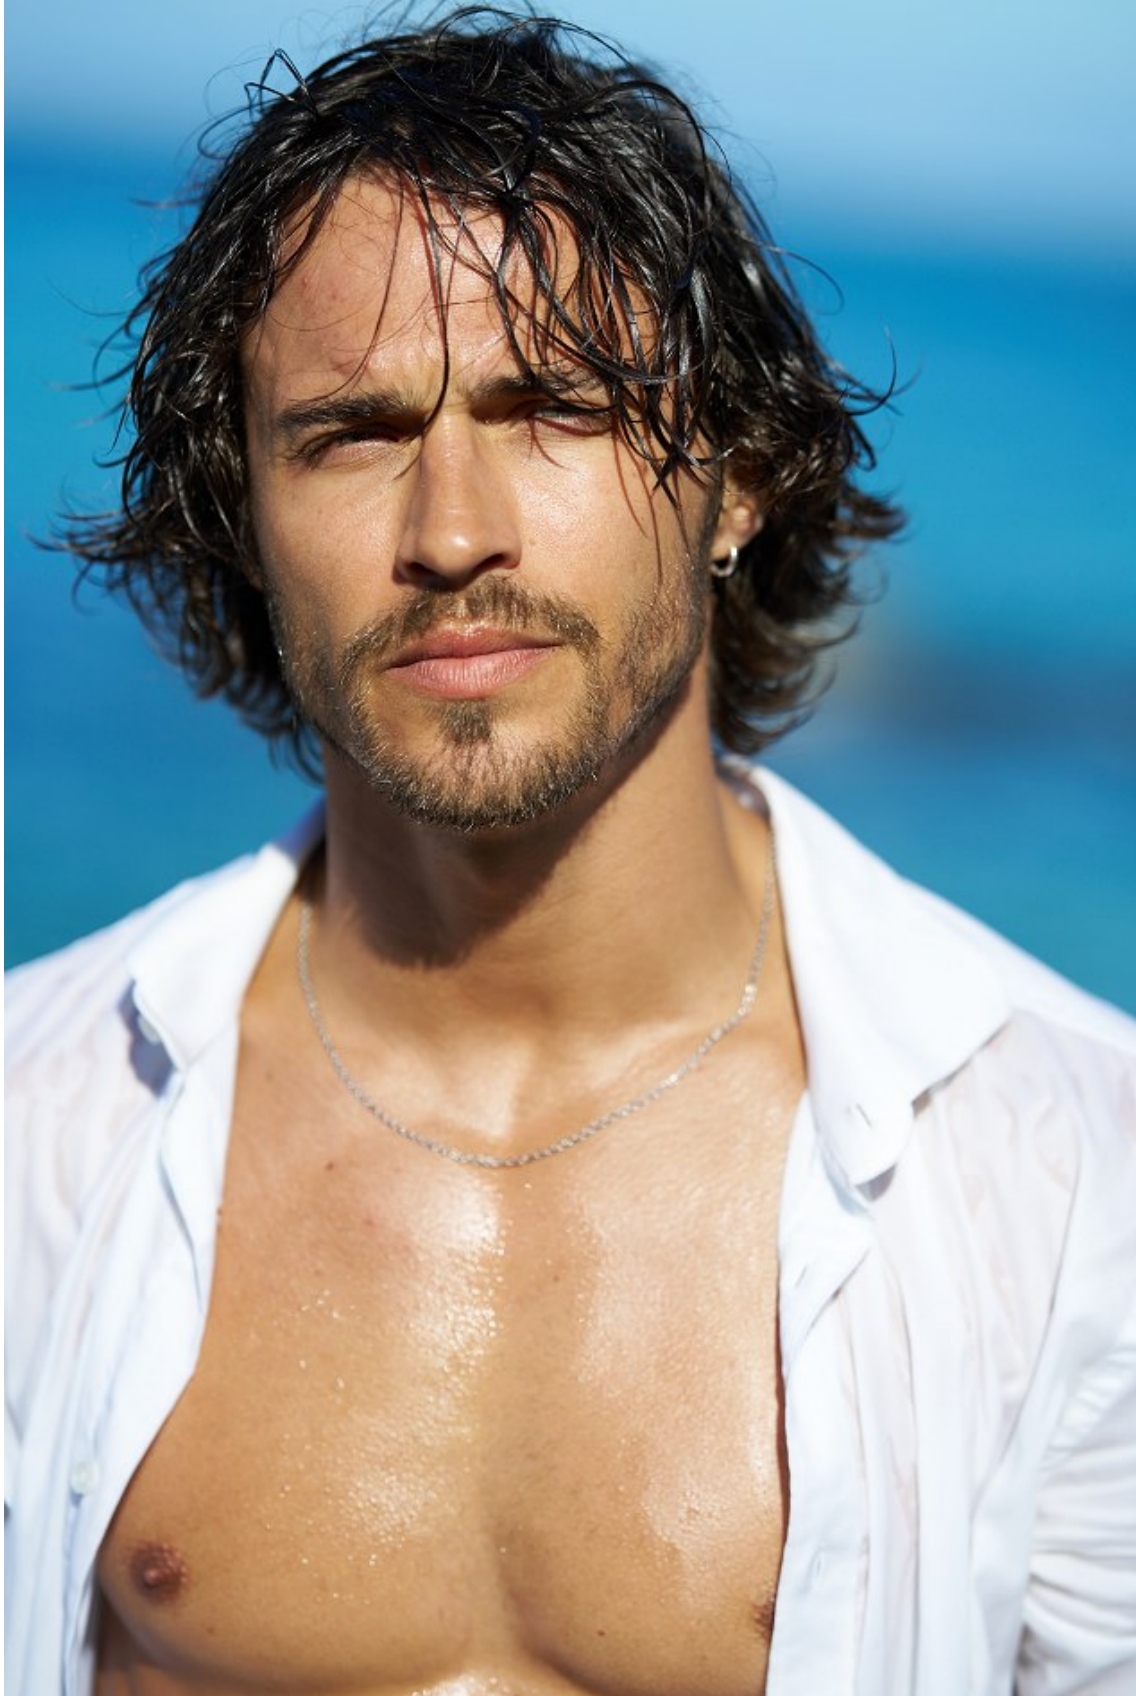

BOSS MODELS

CAPE TOWN

LUCAS MEDEIROS

Height: 179cm Chest: 98cm Waist: 79cm Suit: 38 R Shoe: 9 UK Hair: Brown Eyes: Green