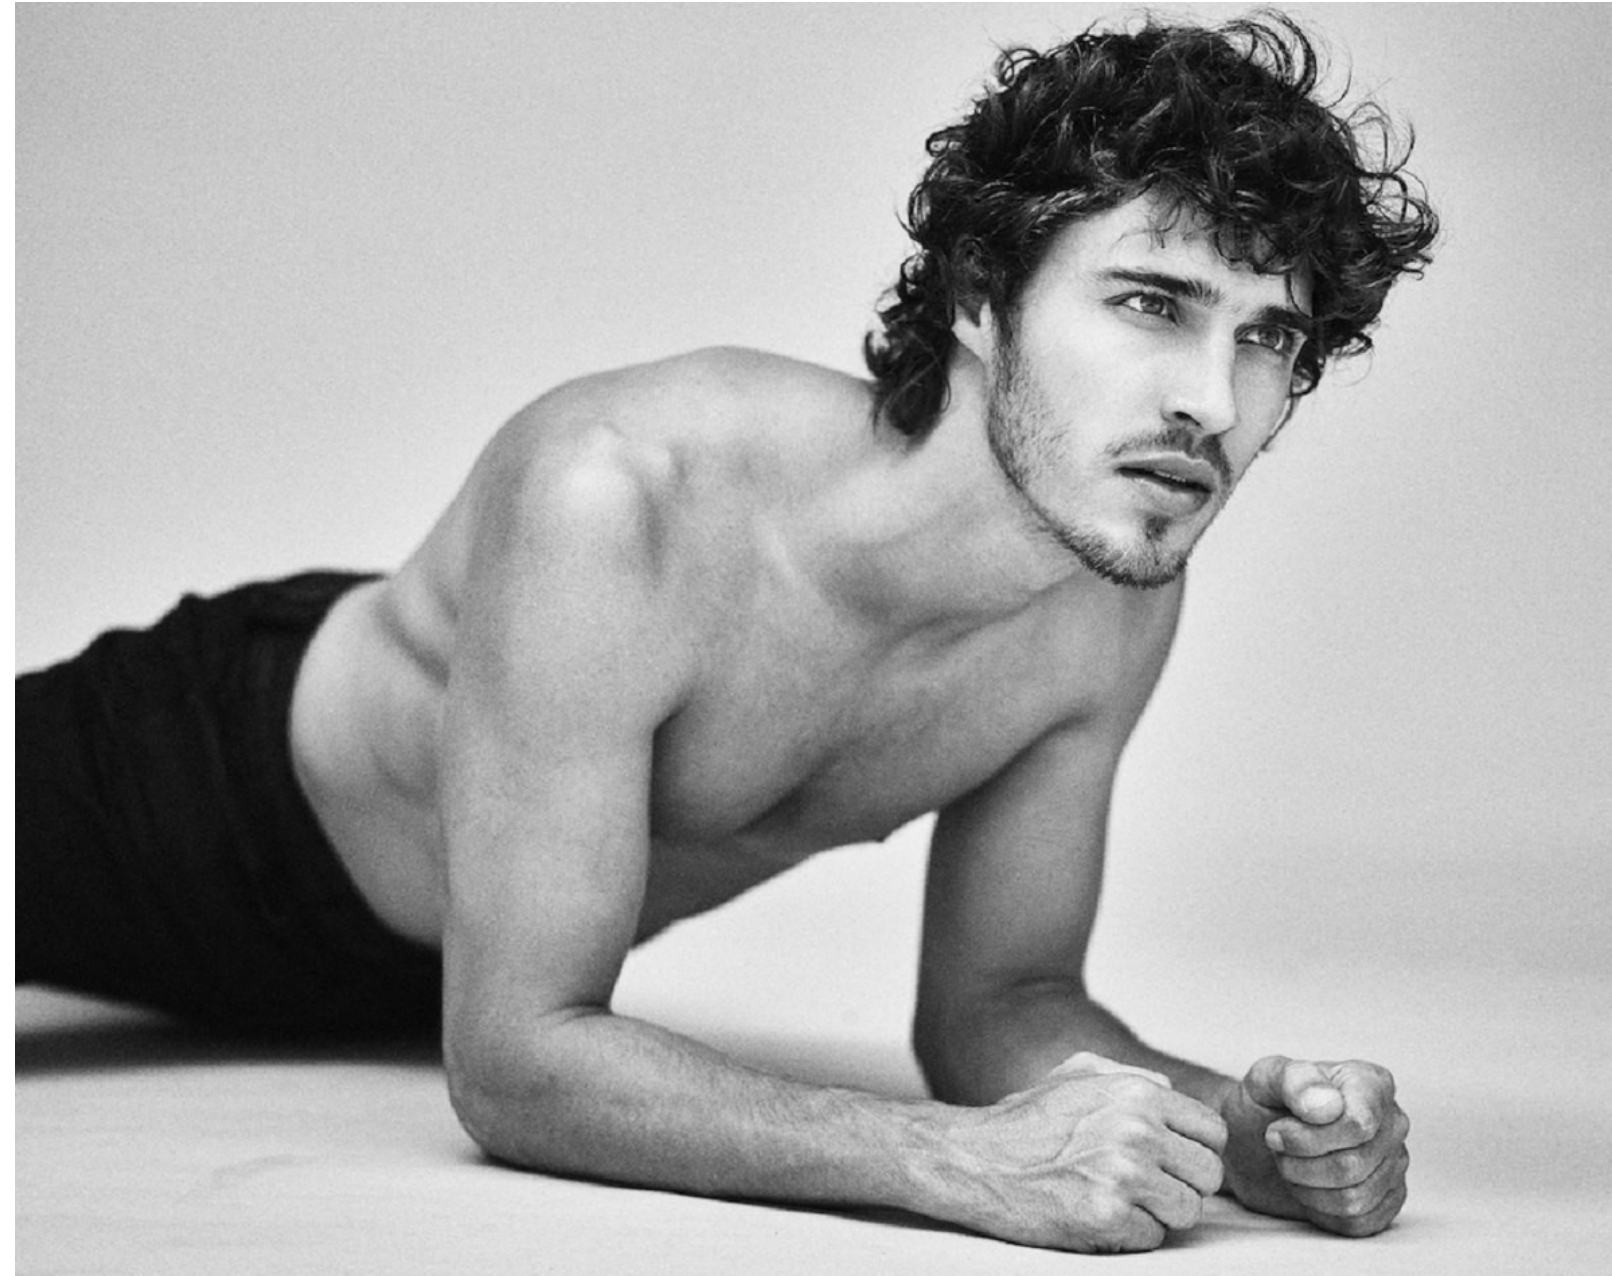

BOSS MODELS

CAPE TOWN

LUCAS MEDEIROS

Height: 179cm Chest: 98cm Waist: 79cm Suit: 38 R Shoe: 9 UK Hair: Brown Eyes: Green

BOSS MODELS

CAPE TOWN

LUCAS MEDEIROS

Height: 179cm Chest: 98cm Waist: 79cm Suit: 38 R Shoe: 9 UK Hair: Brown Eyes: Green