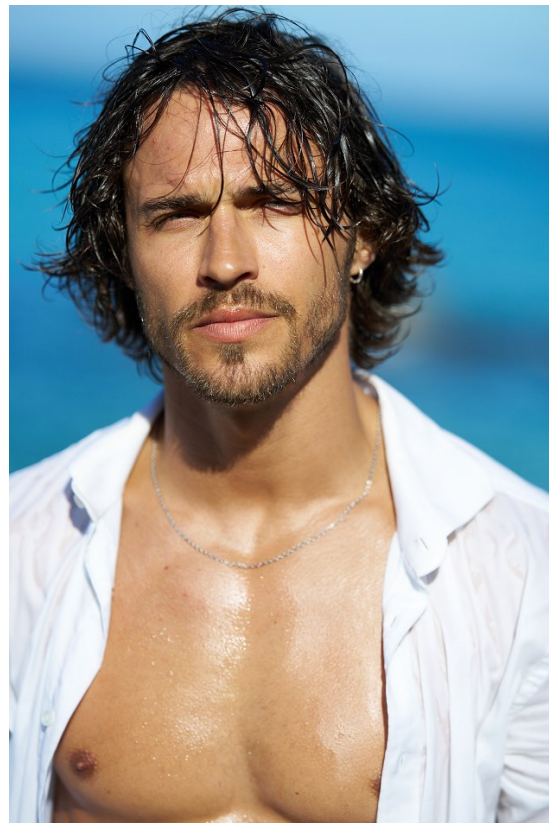

BOSS MODELS

CAPE TOWN

LUCAS MEDEIROS

Height: 179cm Chest: 98cm Waist: 79cm Suit: 38 R Shoe: 9 UK Hair: Brown Eyes: Green

BOSS MODELS

CAPE TOWN

Dossier | MAN

114

LUCAS MEDEIROS

Height: 179cm Chest: 98cm Waist: 79cm Suit: 38 R Shoe: 9 UK Hair: Brown Eyes: Green

BOSS MODELS

CAPE TOWN

LUCAS MEDEIROS

Height: 179cm Chest: 98cm Waist: 79cm Suit: 38 R Shoe: 9 UK Hair: Brown Eyes: Green

BOSS MODELS

CAPE TOWN

LUCAS MEDEIROS

Height: 179cm Chest: 98cm Waist: 79cm Suit: 38 R Shoe: 9 UK Hair: Brown Eyes: Green

BOSS MODELS

CAPE TOWN

VULKAN

JACKET: TOMMY HILFINGER
JEANS: TIGER SWEDEN