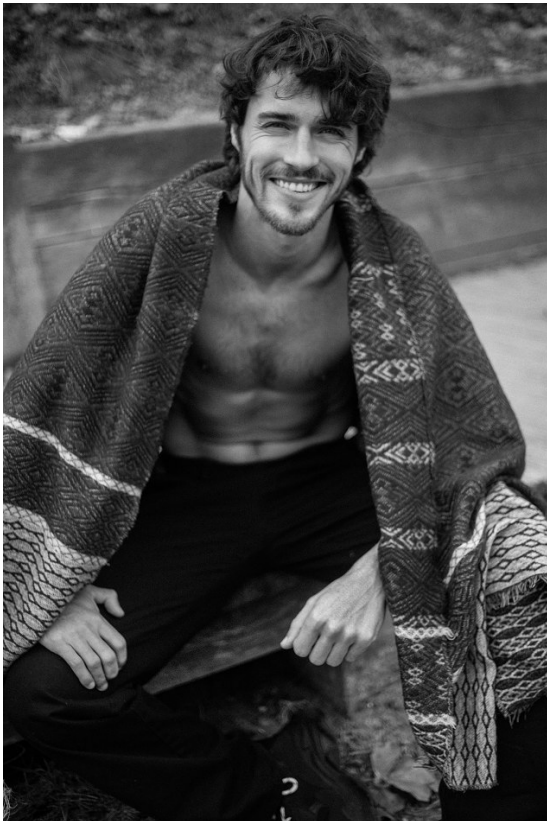

BOSS MODELS

CAPE TOWN

LUCAS MEDEIROS

Height: 179cm Chest: 98cm Waist: 79cm Suit: 38 R Shoe: 9 UK Hair: Brown Eyes: Green