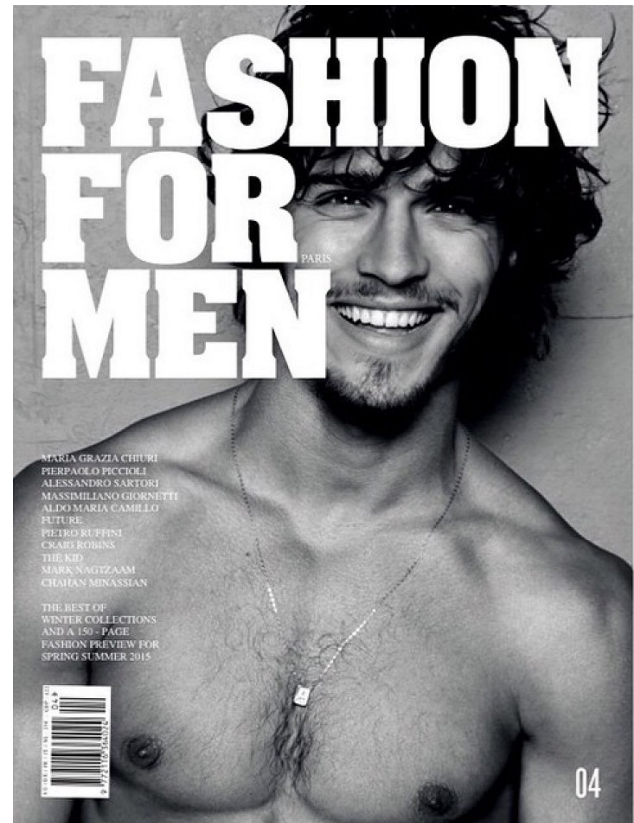

BOSS MODELS

CAPE TOWN

LUCAS MEDEIROS

Height: 179cm Chest: 98cm Waist: 79cm Suit: 38 R Shoe: 9 UK Hair: Brown Eyes: Green

BOSS MODELS

CAPE TOWN

Dossier | MAN

114

LUCAS MEDEIROS

Height: 179cm Chest: 98cm Waist: 79cm Suit: 38 R Shoe: 9 UK Hair: Brown Eyes: Green

BOSS MODELS

CAPE TOWN

LUCAS MEDEIROS

Height: 179cm Chest: 98cm Waist: 79cm Suit: 38 R Shoe: 9 UK Hair: Brown Eyes: Green

BOSS MODELS

CAPE TOWN

LUCAS MEDEIROS

Height: 179cm Chest: 98cm Waist: 79cm Suit: 38 R Shoe: 9 UK Hair: Brown Eyes: Green

BOSS MODELS

CAPE TOWN

VULKAN

JACKET: TOMMY HILFINGER
JEANS: TIGER SWEDEN