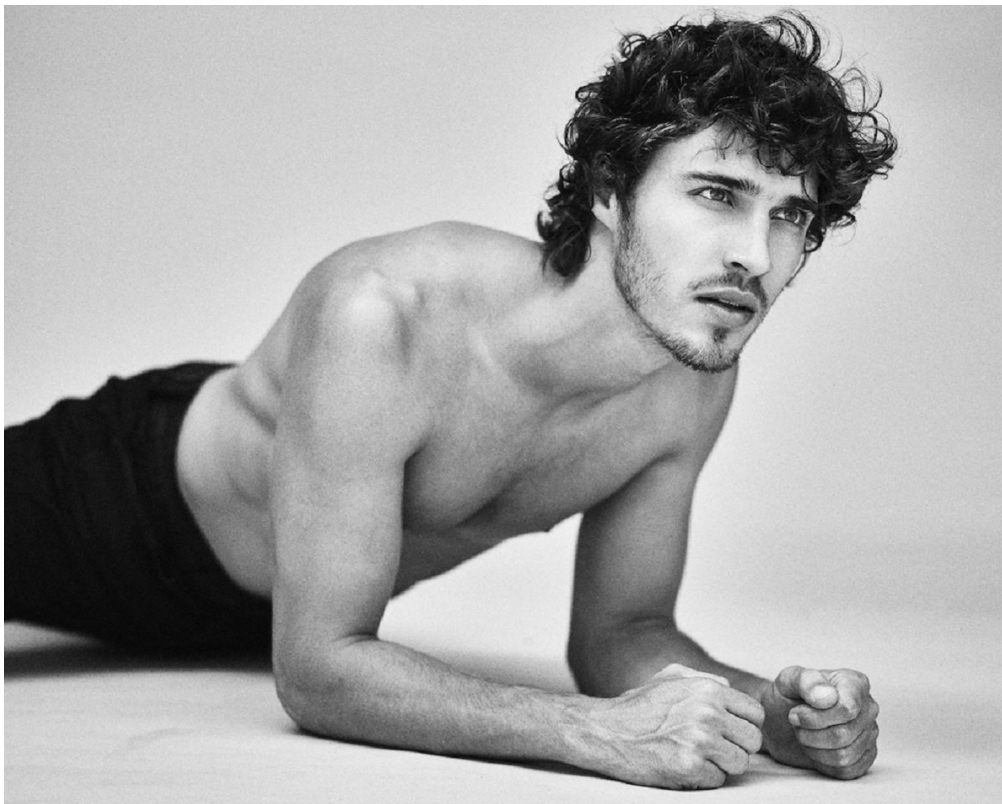

BOSS MODELS

CAPE TOWN

LUCAS MEDEIROS

Height: 179cm Chest: 98cm Waist: 79cm Suit: 38 R Shoe: 9 UK Hair: Brown Eyes: Green

BOSS MODELS

CAPE TOWN

Dossier | MAN

114

116

LUCAS MEDEIROS

Height: 179cm Chest: 98cm Waist: 79cm Suit: 38 R Shoe: 9 UK Hair: Brown Eyes: Green

BOSS MODELS

CAPE TOWN

LUCAS MEDEIROS

Height: 179cm Chest: 98cm Waist: 79cm Suit: 38 R Shoe: 9 UK Hair: Brown Eyes: Green