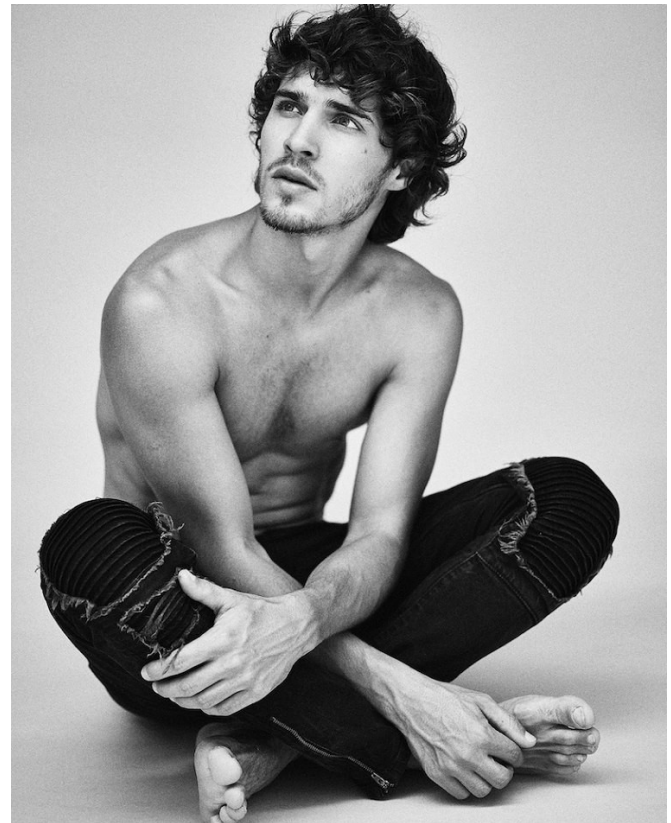

BOSS MODELS

CAPE TOWN

LUCAS MEDEIROS

Height: 179cm Chest: 98cm Waist: 79cm Suit: 38 R Shoe: 9 UK Hair: Brown Eyes: Green

BOSS MODELS

CAPE TOWN

Dossier | MAN

114

LUCAS MEDEIROS

Height: 179cm Chest: 98cm Waist: 79cm Suit: 38 R Shoe: 9 UK Hair: Brown Eyes: Green

BOSS MODELS

CAPE TOWN

LUCAS MEDEIROS

Height: 179cm Chest: 98cm Waist: 79cm Suit: 38 R Shoe: 9 UK Hair: Brown Eyes: Green

BOSS MODELS

CAPE TOWN

LUCAS MEDEIROS

Height: 179cm Chest: 98cm Waist: 79cm Suit: 38 R Shoe: 9 UK Hair: Brown Eyes: Green

BOSS MODELS

CAPE TOWN

VULKAN

JACKET: TOMMY HILFINGER
JEANS: TIGER SWEDEN