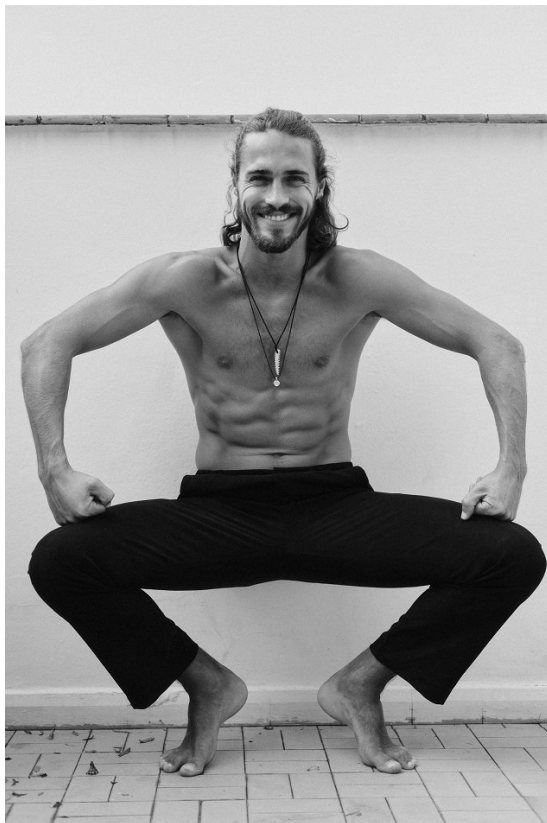

BOSS MODELS

CAPE TOWN

LUCAS MEDEIROS

Height: 179cm Chest: 98cm Waist: 79cm Suit: 38 R Shoe: 9 UK Hair: Brown Eyes: Green

BOSS MODELS

CAPE TOWN

Dossier | MAN

114

LUCAS MEDEIROS

Height: 179cm Chest: 98cm Waist: 79cm Suit: 38 R Shoe: 9 UK Hair: Brown Eyes: Green

BOSS MODELS

CAPE TOWN

LUCAS MEDEIROS

Height: 179cm Chest: 98cm Waist: 79cm Suit: 38 R Shoe: 9 UK Hair: Brown Eyes: Green

BOSS MODELS

CAPE TOWN

LUCAS MEDEIROS

Height: 179cm Chest: 98cm Waist: 79cm Suit: 38 R Shoe: 9 UK Hair: Brown Eyes: Green

BOSS MODELS

CAPE TOWN

VULKAN

JACKET: TOMMY HILFINGER
JEANS: TIGER SWEDEN