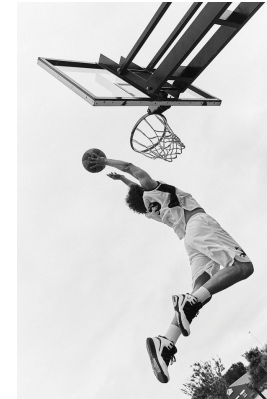

BOSS MODELS

CAPE TOWN

LIAM DU PLESSIS

Height: 185cm Chest: 97cm Waist: 73cm Suit: 38 R Shoe: 10 UK Hair: Brown Eyes: Green

BOSS MODELS

CAPE TOWN

MADE TO MOVE. LIKE YOU.

LIAM DU PLESSIS

Height: 185cm Chest: 97cm Waist: 73cm Suit: 38 R Shoe: 10 UK Hair: Brown Eyes: Green