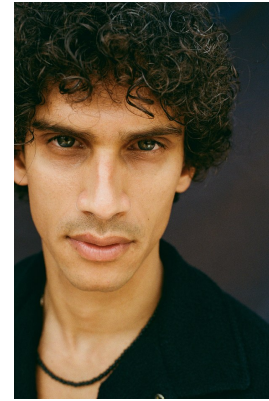

BOSS MODELS

CAPE TOWN

LIAM DU PLESSIS

Height: 185cm Chest: 97cm Waist: 73cm Suit: 38 R Shoe: 10 UK Hair: Brown Eyes: Green

BOSS MODELS

CAPE TOWN

MADE TO MOVE. LIKE YOU.

LIAM DU PLESSIS

Height: 185cm Chest: 97cm Waist: 73cm Suit: 38 R Shoe: 10 UK Hair: Brown Eyes: Green