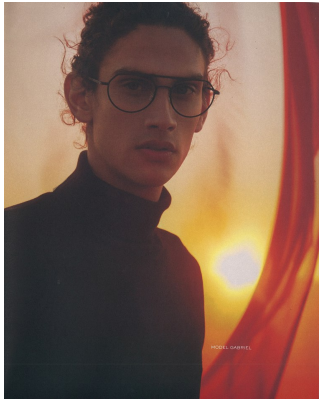

BOSS MODELS

CAPE TOWN

LIAM DU PLESSIS

Height: 185cm Chest: 97cm Waist: 73cm Suit: 38 R Shoe: 10 UK Hair: Brown Eyes: Green