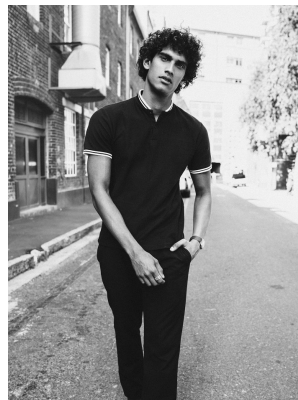

BOSS MODELS

CAPE TOWN

LIAM DU PLESSIS

Height: 185cm Chest: 97cm Waist: 73cm Suit: 38 R Shoe: 10 UK Hair: Brown Eyes: Green

BOSS MODELS

CAPE TOWN

MADE TO MOVE. LIKE YOU.

LIAM DU PLESSIS

Height: 185cm Chest: 97cm Waist: 73cm Suit: 38 R Shoe: 10 UK Hair: Brown Eyes: Green