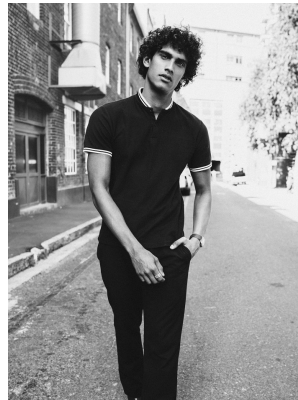

# BOSS MODELS

CAPE TOWN

MADE TO MOVE. LIKE YOU.

## LIAM DU PLESSIS

Height: 185cm Chest: 97cm Waist: 73cm Suit: 38 R Shoe: 10 UK Hair: Brown Eyes: Green

# BOSS MODELS

CAPE TOWN