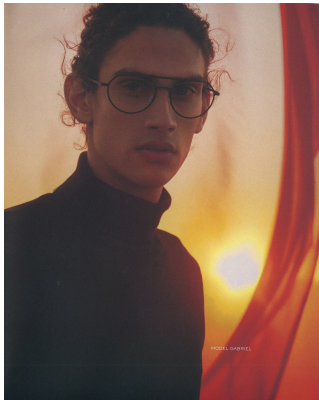

BOSS MODELS

CAPE TOWN

LIAM DU PLESSIS

Height: 185cm Chest: 97cm Waist: 73cm Suit: 38 R Shoe: 10 UK Hair: Brown Eyes: Green

BOSS MODELS

CAPE TOWN

MADE TO MOVE. LIKE YOU.

LIAM DU PLESSIS

Height: 185cm Chest: 97cm Waist: 73cm Suit: 38 R Shoe: 10 UK Hair: Brown Eyes: Green