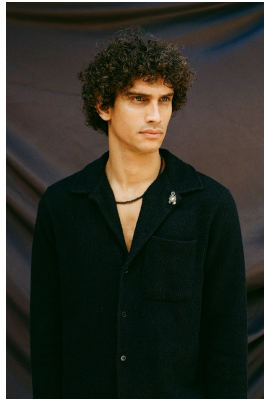

# BOSS MODELS

CAPE TOWN

MADE TO MOVE. LIKE YOU.

## LIAM DU PLESSIS

Height: 185cm Chest: 97cm Waist: 73cm Suit: 38 R Shoe: 10 UK Hair: Brown Eyes: Green

# BOSS MODELS

CAPE TOWN