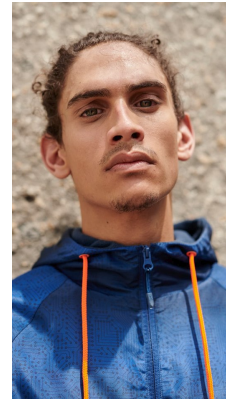

# BOSS MODELS

CAPE TOWN

MADE TO MOVE. LIKE YOU.

## LIAM DU PLESSIS

Height: 185cm Chest: 97cm Waist: 73cm Suit: 38 R Shoe: 10 UK Hair: Brown Eyes: Green

# BOSS MODELS

CAPE TOWN