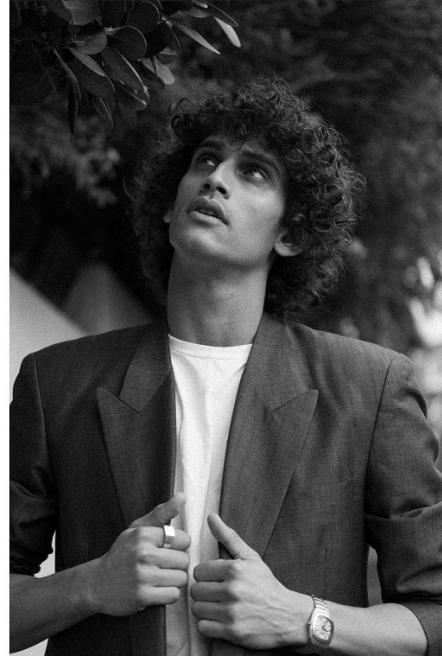

BOSS MODELS

CAPE TOWN

LIAM DU PLESSIS

Height: 185cm Chest: 97cm Waist: 73cm Suit: 38 R Shoe: 10 UK Hair: Brown Eyes: Green