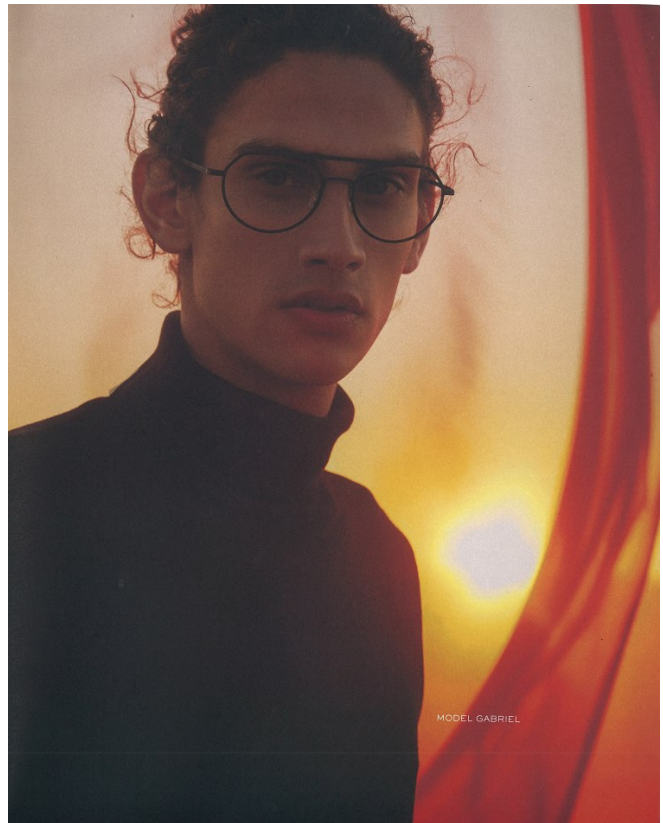

BOSS MODELS

CAPE TOWN

LIAM DU PLESSIS

Height: 185cm Chest: 97cm Waist: 73cm Suit: 38 R Shoe: 10 UK Hair: Brown Eyes: Green