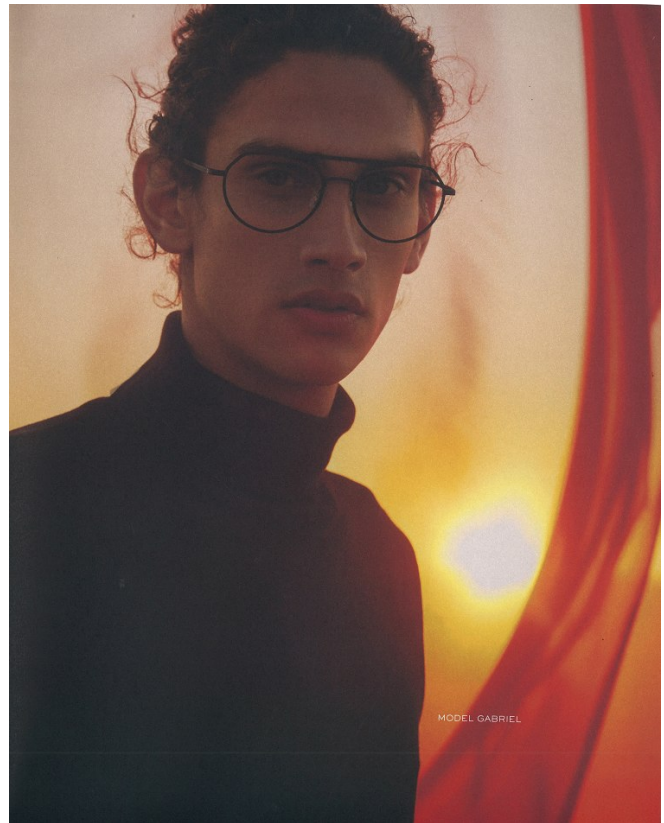

BOSS MODELS

CAPE TOWN

LIAM DU PLESSIS

Height: 185cm Chest: 97cm Waist: 73cm Suit: 38 R Shoe: 10 UK Hair: Brown Eyes: Green