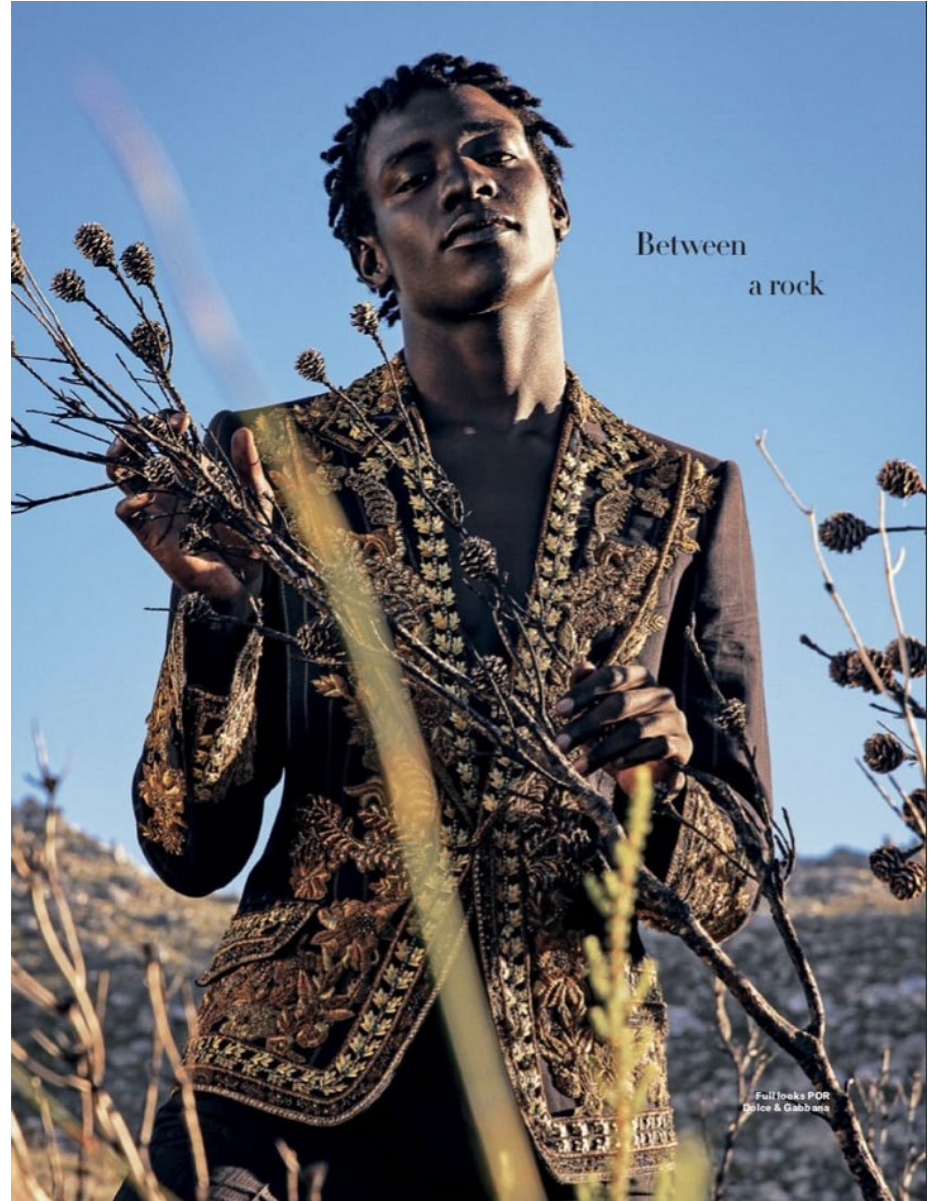

BOSS MODELS

CAPE TOWN

COLLINS ONYEJEKEWE

Height: 189cm Chest: 93cm Waist: 71cm Suit: 37 L Shoe: 10 UK Hair: Black Eyes: Brown

BOSS MODELS

CAPE TOWN

COLLINS ONYEJEKEWE

Height: 189cm Chest: 93cm Waist: 71cm Suit: 37 L Shoe: 10 UK Hair: Black Eyes: Brown

BOSS MODELS

CAPE TOWN

From left: suit jacket, R7 500, suit trousers, R5 295, both Hugo; shirt, R7 450, Burberry; hat, R880, Crystal Birch; Rolex Date Just 41 watch, price on request; Van Derijl; shoes, R5 795, Emporio Armani; dress, R29 650, Burberry; hat, R880, Crystal Birch; 9kt red- and white-gold ring with 0.25ct diamonds and 10.75ct rhodolite garnet, price on request, Van Derijl; heels, R12 200, Gucci