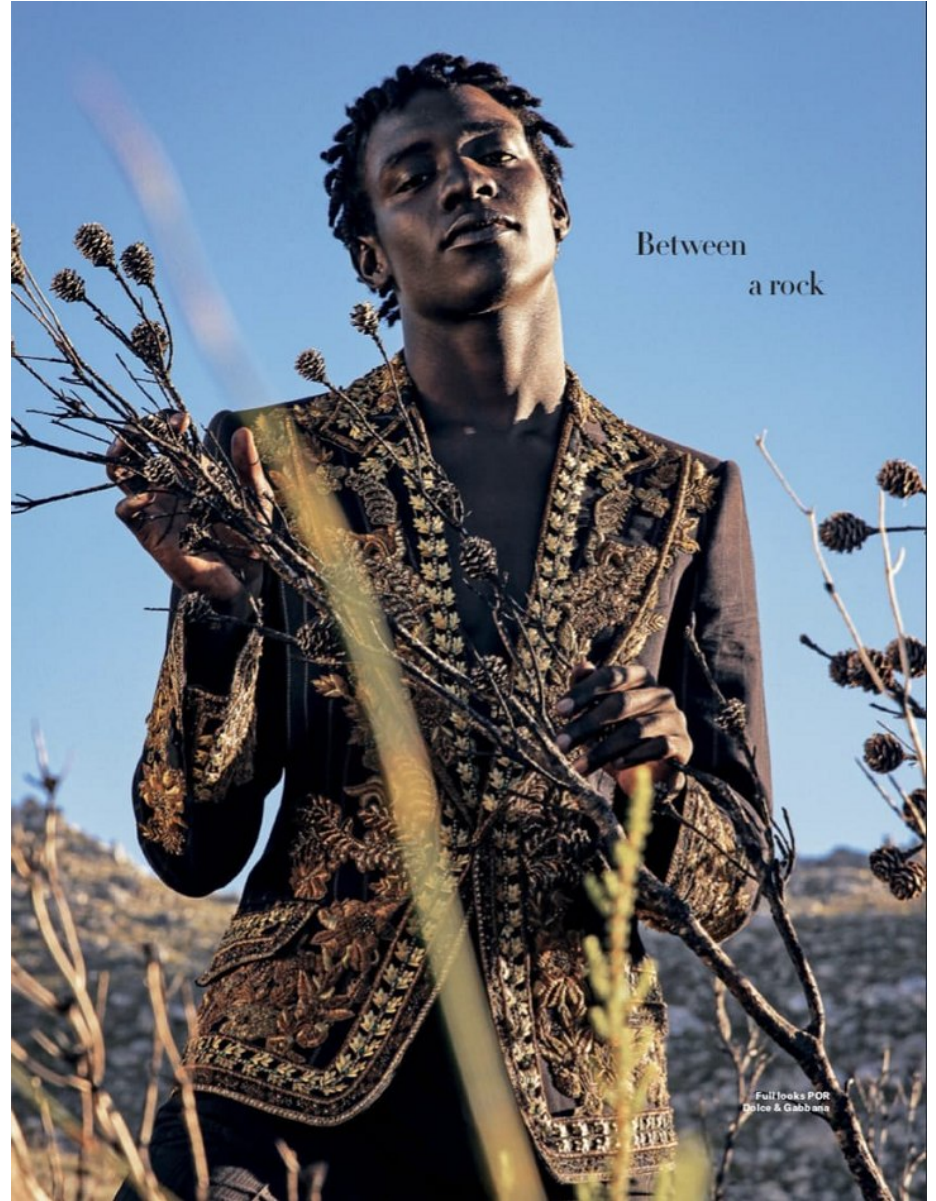

BOSS MODELS

CAPE TOWN

COLLINS ONYEJEKEWE

Height: 189cm Chest: 93cm Waist: 71cm Suit: 37 L Shoe: 10 UK Hair: Black Eyes: Brown

BOSS MODELS

CAPE TOWN

COLLINS ONYEJEKEWE

Height: 189cm Chest: 93cm Waist: 71cm Suit: 37 L Shoe: 10 UK Hair: Black Eyes: Brown

BOSS MODELS

CAPE TOWN

From left: suit jacket, R7 500, suit trousers, R5 295, both Hugo; shirt, R7 450, Burberry; hat, R880, Crystal Birch; Rolex Date Just 41 watch, price on request; Van Derijl; shoes, R5 795, Emporio Armani; dress, R29 650, Burberry; hat, R880, Crystal Birch; 9kt red- and white-gold ring with 0.25ct diamonds and 10.75ct rhodolite garnet, price on request, Van Derijl; boots, R12 200, Gucci