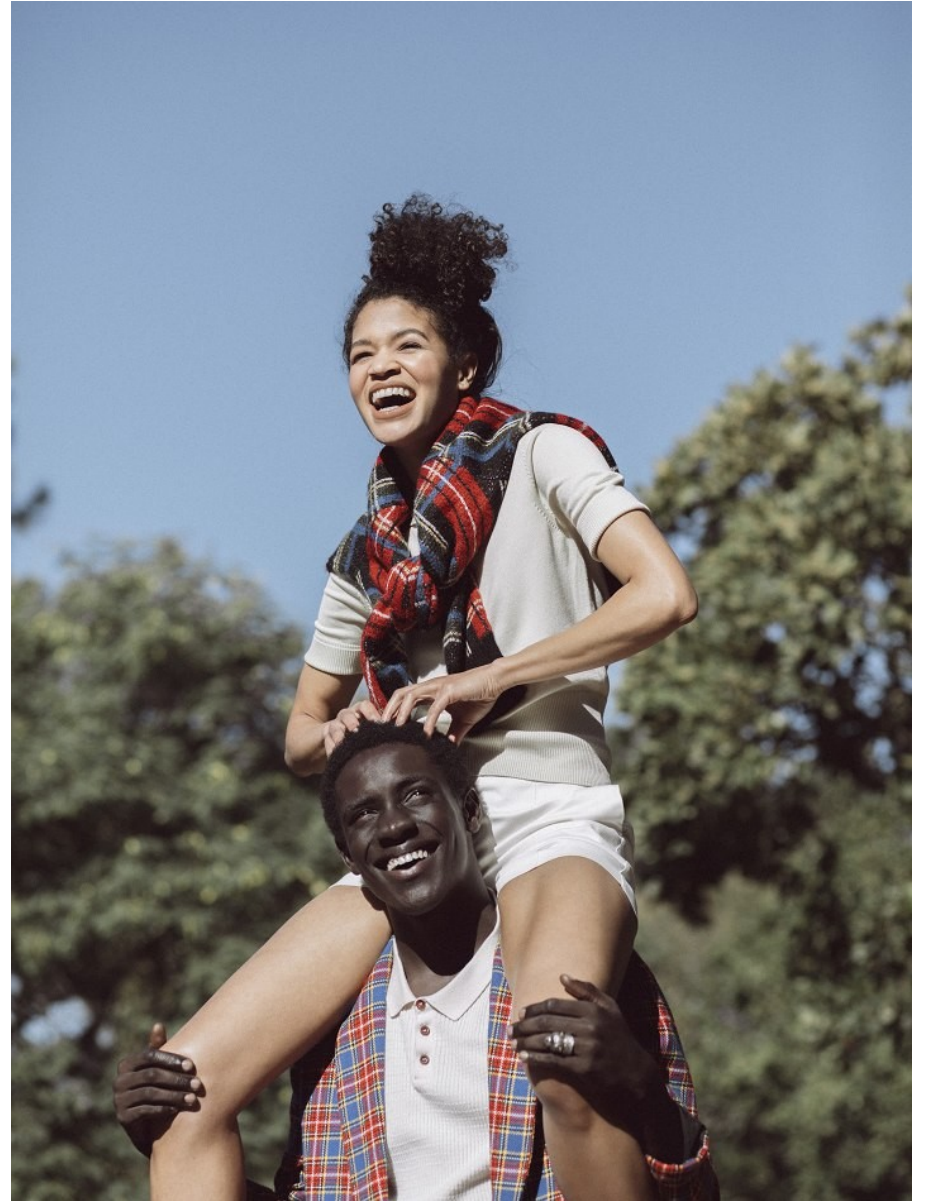

BOSS MODELS

CAPE TOWN

Height: 189cm Chest: 93cm Waist: 71cm Suit: 37 L Shoe: 10 UK Hair: Black Eyes: Brown