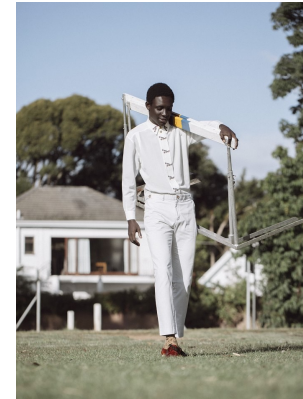

BOSS MODELS

CAPE TOWN

COLLINS ONYEJEKEWE

Height: 189cm Chest: 93cm Waist: 71cm Suit: 37 L Shoe: 10 UK Hair: Black Eyes: Brown

BOSS MODELS

CAPE TOWN

COLLINS ONYEJEKEWE

Height: 189cm Chest: 93cm Waist: 71cm Suit: 37 L Shoe: 10 UK Hair: Black Eyes: Brown