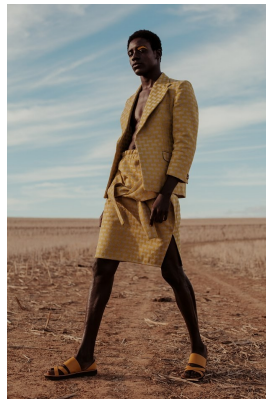

BOSS MODELS

CAPE TOWN

COLLINS ONYEJEKEWE

Height: 189cm Chest: 93cm Waist: 71cm Suit: 37 L Shoe: 10 UK Hair: Black Eyes: Brown

BOSS MODELS

CAPE TOWN

COLLINS ONYEJEKEWE

Height: 189cm Chest: 93cm Waist: 71cm Suit: 37 L Shoe: 10 UK Hair: Black Eyes: Brown