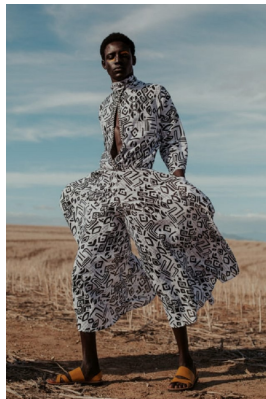

BOSS MODELS

CAPE TOWN

COLLINS ONYEJEKEWE

Height: 189cm Chest: 93cm Waist: 71cm Suit: 37 L Shoe: 10 UK Hair: Black Eyes: Brown

BOSS MODELS

CAPE TOWN

COLLINS ONYEJEKEWE

Height: 189cm Chest: 93cm Waist: 71cm Suit: 37 L Shoe: 10 UK Hair: Black Eyes: Brown