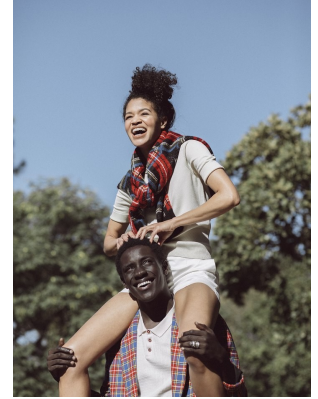

BOSS MODELS

CAPE TOWN

COLLINS ONYEJEKEWE

Height: 189cm Chest: 93cm Waist: 71cm Suit: 37 L Shoe: 10 UK Hair: Black Eyes: Brown