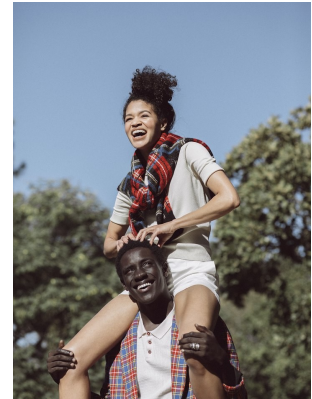

BOSS MODELS

CAPE TOWN

COLLINS ONYEJEKEWE

Height: 189cm Chest: 93cm Waist: 71cm Suit: 37 L Shoe: 10 UK Hair: Black Eyes: Brown

BOSS MODELS

CAPE TOWN

COLLINS ONYEJEKEWE

Height: 189cm Chest: 93cm Waist: 71cm Suit: 37 L Shoe: 10 UK Hair: Black Eyes: Brown