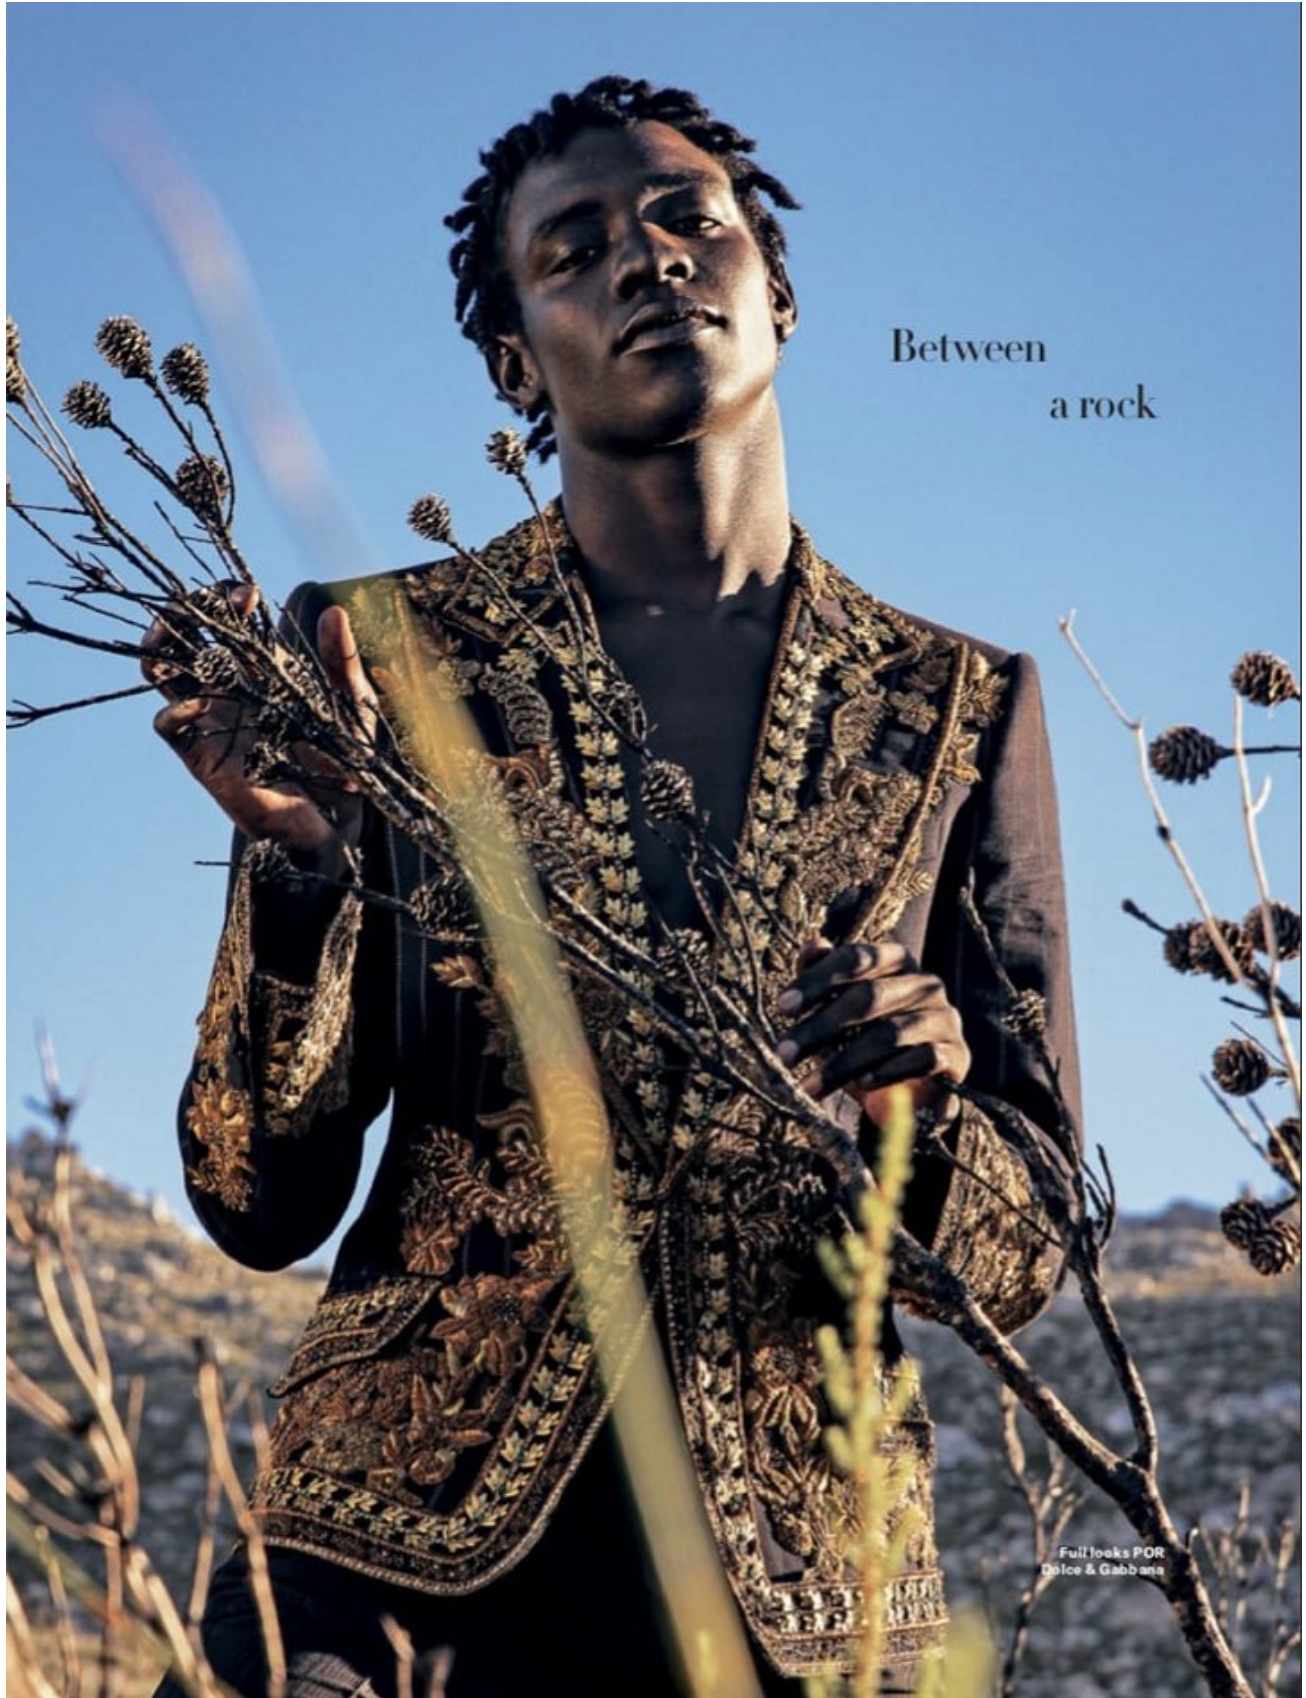

BOSS MODELS

CAPE TOWN

COLLINS ONYEJEKEWE

Height: 189cm Chest: 93cm Waist: 71cm Suit: 37 L Shoe: 10 UK Hair: Black Eyes: Brown

BOSS MODELS

CAPE TOWN

COLLINS ONYEJEKEWE

Height: 189cm Chest: 93cm Waist: 71cm Suit: 37 L Shoe: 10 UK Hair: Black Eyes: Brown

BOSS MODELS

CAPE TOWN

Between
a rock

Full looks POR
Dolce & Gabbana

COLLINS ONYEJEKEWE

Height: 189cm Chest: 93cm Waist: 71cm Suit: 37 L Shoe: 10 UK Hair: Black Eyes: Brown

BOSS MODELS

CAPE TOWN