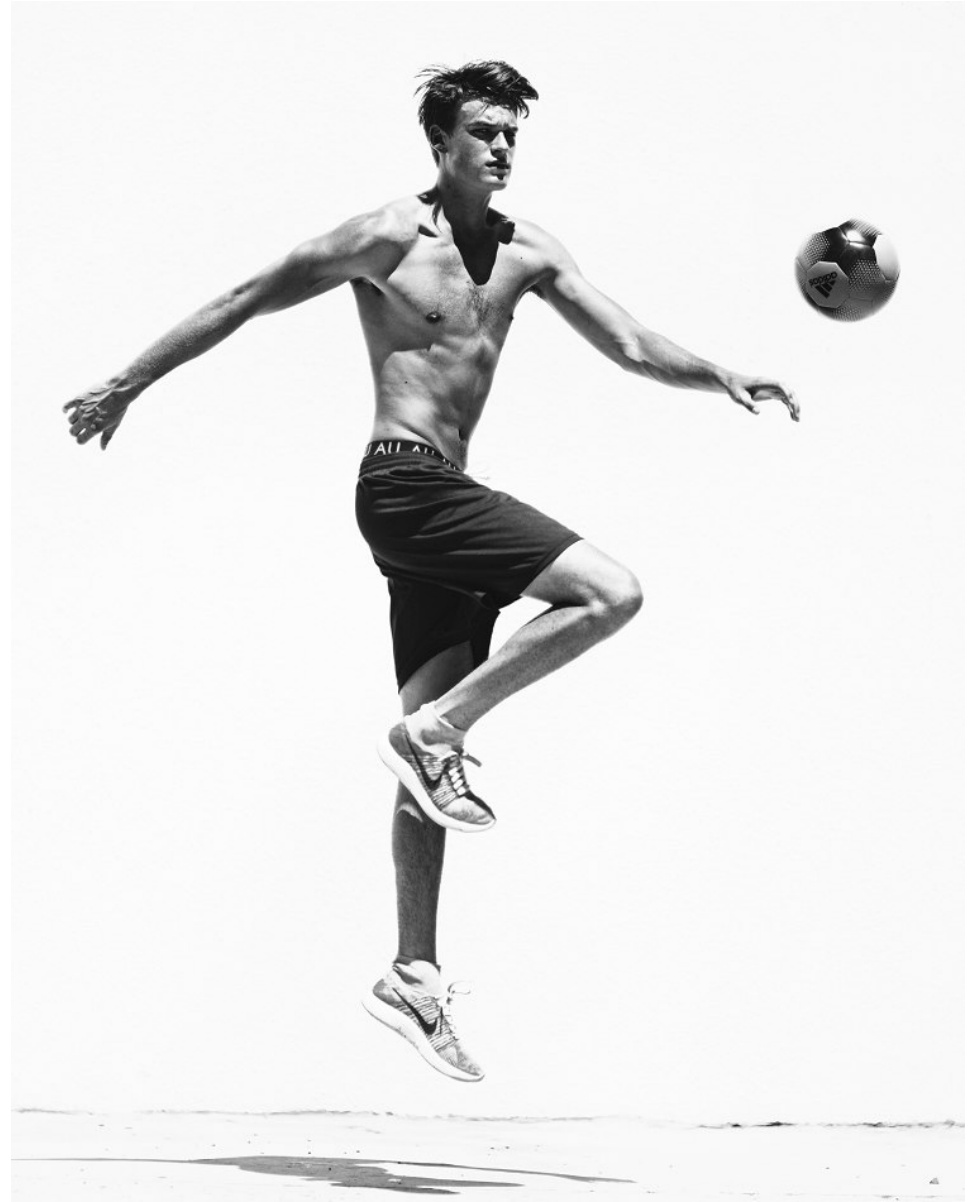

BOSS MODELS

CAPE TOWN

CONNOR GREALY

Height: 187cm Chest: 94cm Waist: 79cm Suit: 38 L Shoe: 8.5 UK Hair: Brown Eyes: Blue

BOSS MODELS

CAPE TOWN

CONNOR GREALY

Height: 187cm Chest: 94cm Waist: 79cm Suit: 38 L Shoe: 8.5 UK Hair: Brown Eyes: Blue