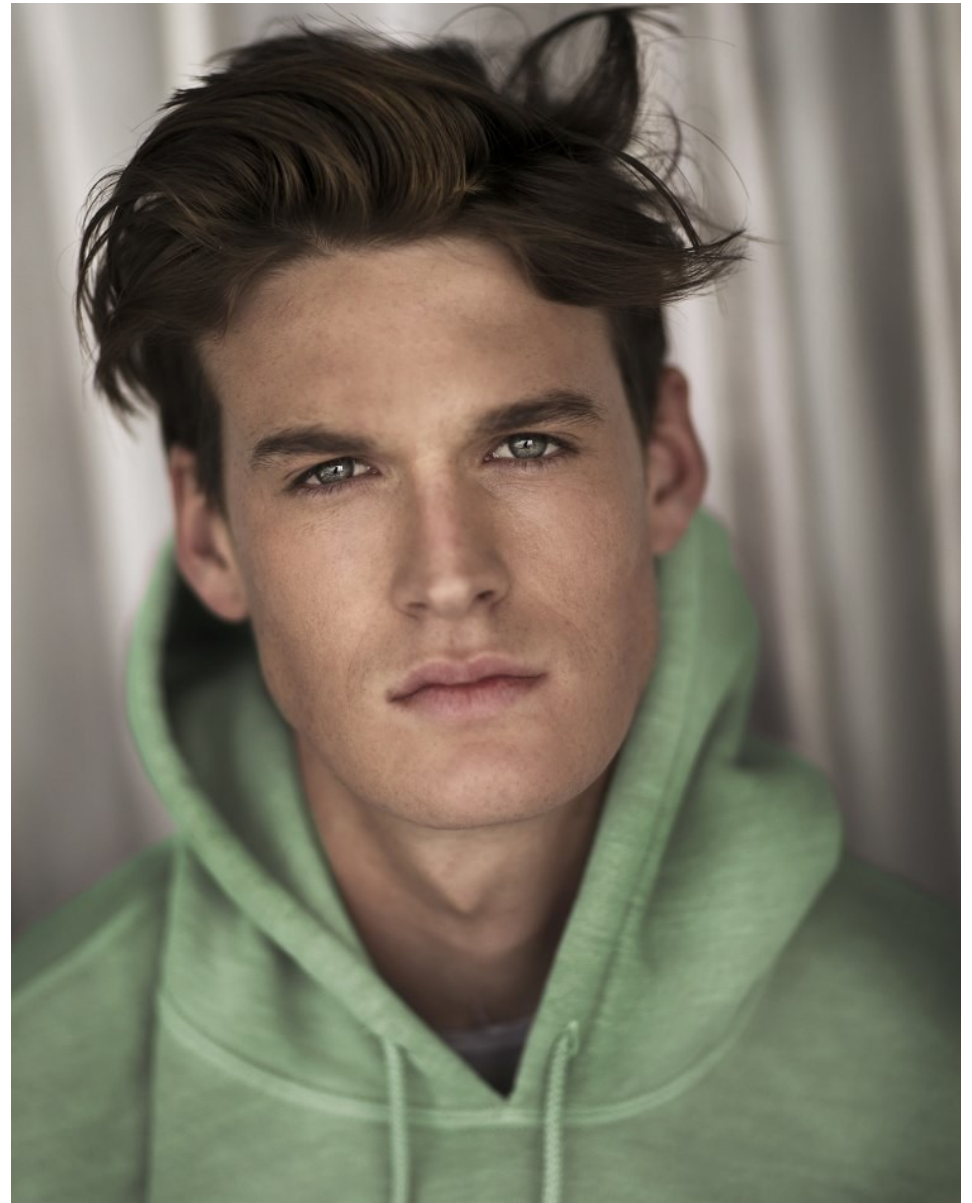

# BOSS MODELS

CAPE TOWN

CONNOR GREALY

Height: 187cm Chest: 94cm Waist: 79cm Suit: 38 L Shoe: 8.5 UK Hair: Brown Eyes: Blue