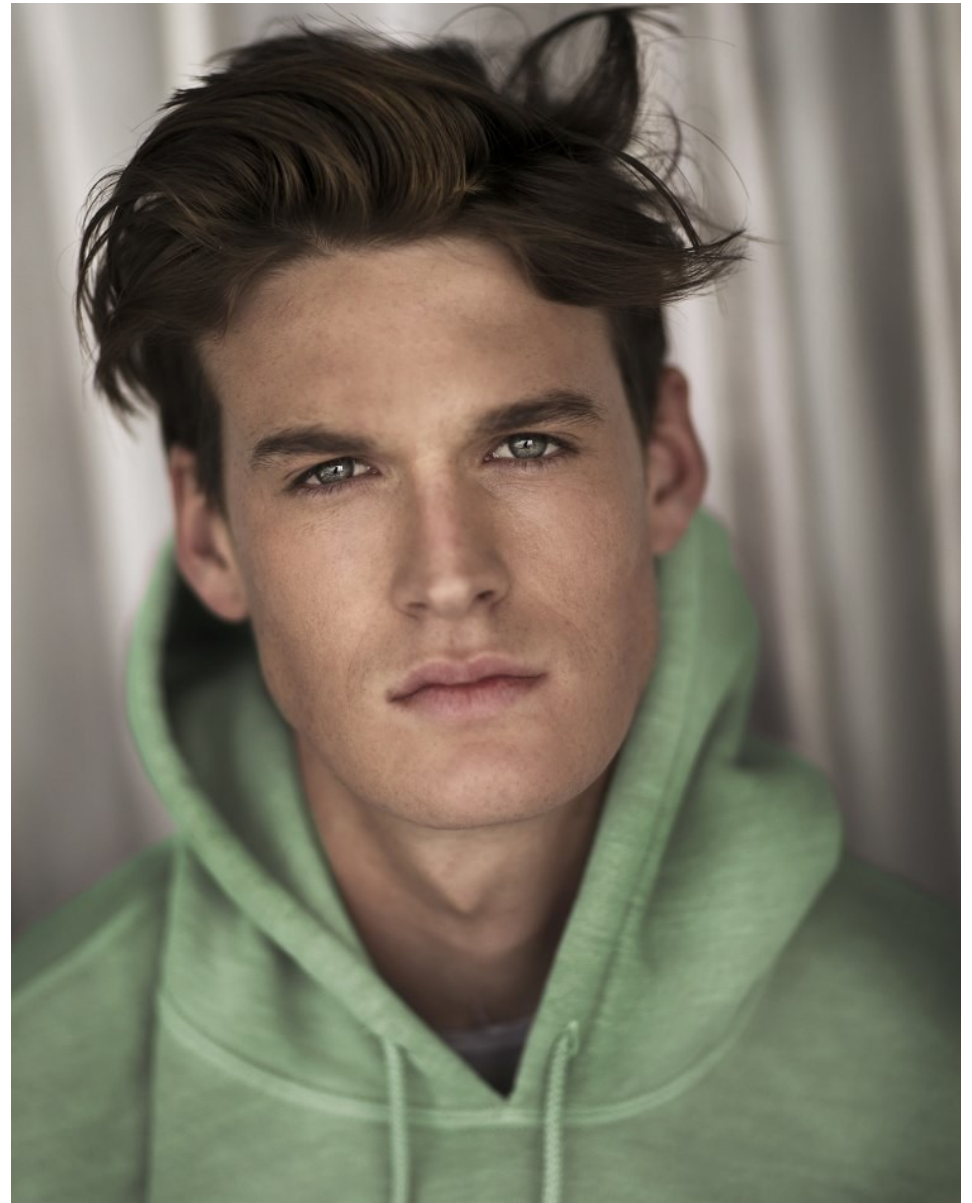

BOSS MODELS

CAPE TOWN

CONNOR GREALY

Height: 187cm Chest: 94cm Waist: 79cm Suit: 38 L Shoe: 8.5 UK Hair: Brown Eyes: Blue

BOSS MODELS

CAPE TOWN

CONNOR GREALY

Height: 187cm Chest: 94cm Waist: 79cm Suit: 38 L Shoe: 8.5 UK Hair: Brown Eyes: Blue