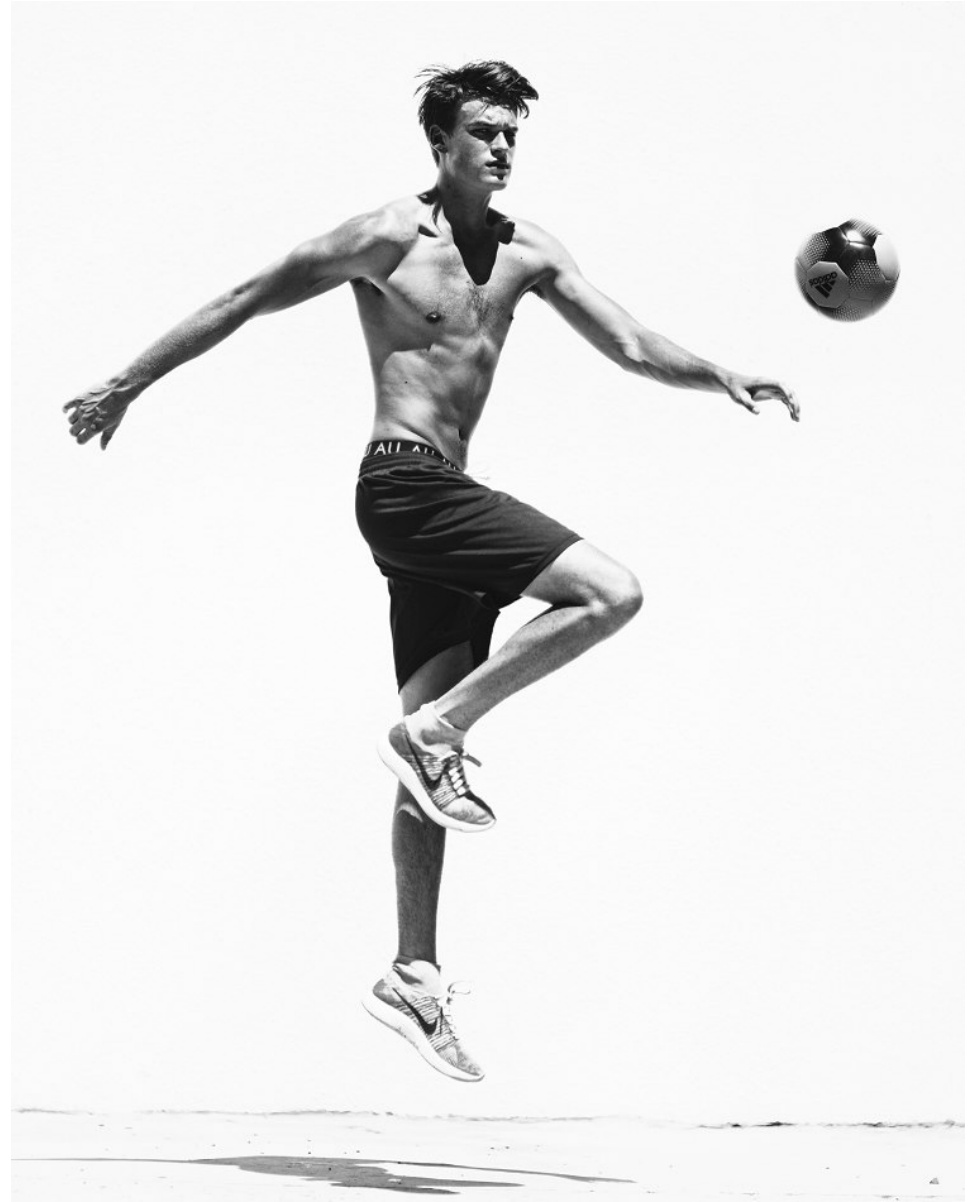

BOSS MODELS

CAPE TOWN

CONNOR GREALY

Height: 187cm Chest: 94cm Waist: 79cm Suit: 38 L Shoe: 8.5 UK Hair: Brown Eyes: Blue