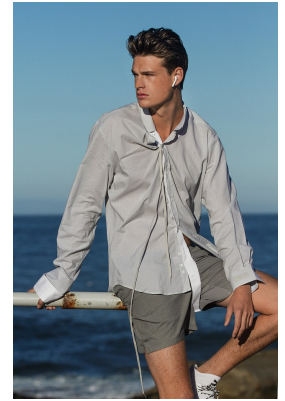

BOSS MODELS

CAPE TOWN

CONNOR GREALY

Height: 187cm Chest: 94cm Waist: 79cm Suit: 38 L Shoe: 8.5 UK Hair: Brown Eyes: Blue