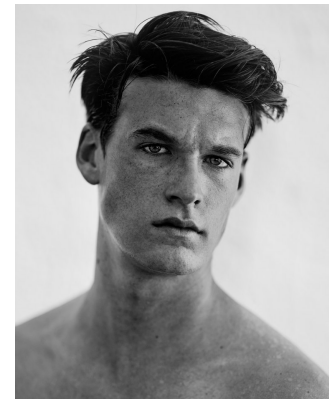

BOSS MODELS

CAPE TOWN

CONNOR GREALY

Height: 187cm Chest: 94cm Waist: 79cm Suit: 38 L Shoe: 8.5 UK Hair: Brown Eyes: Blue