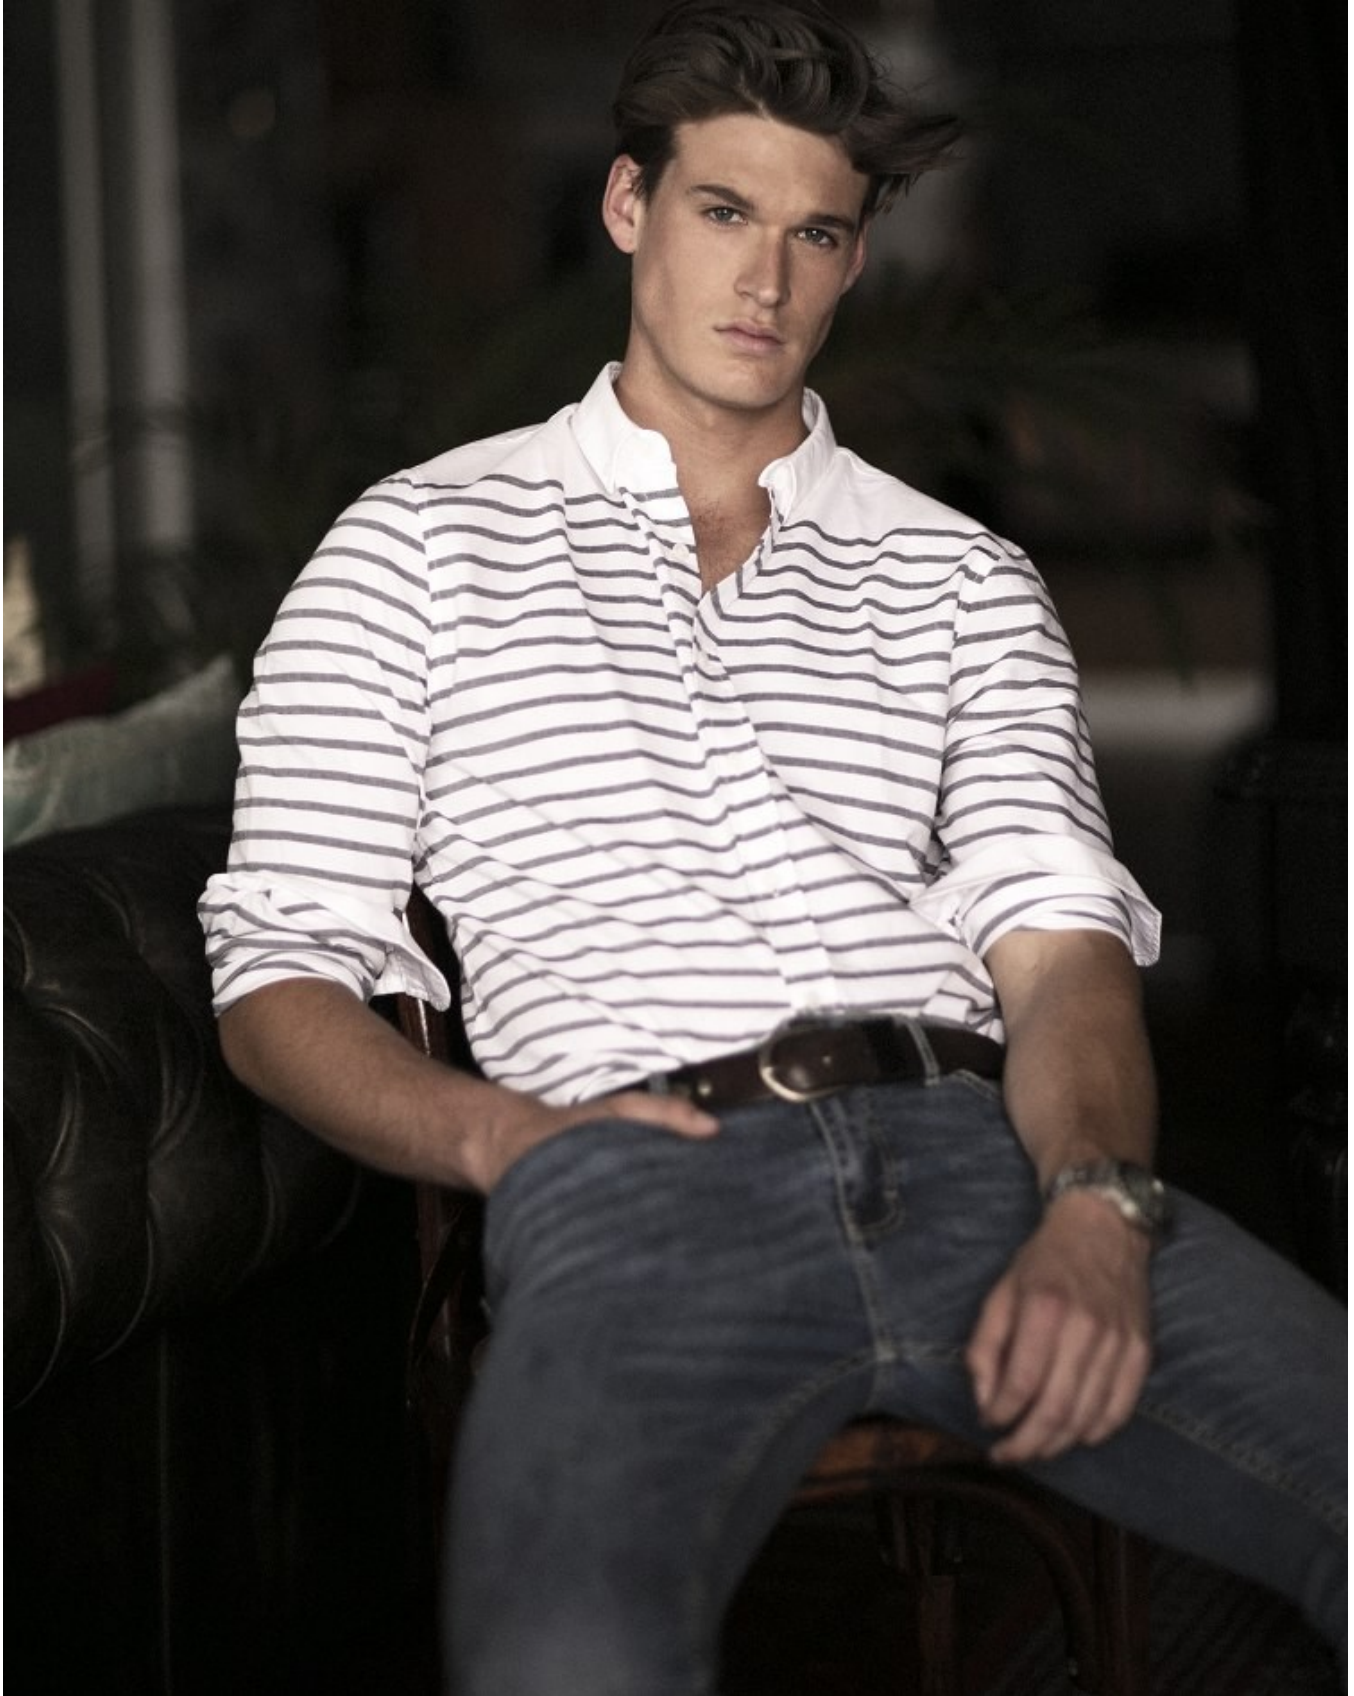

CONNOR GREALY

BOSS MODELS

CAPE TOWN

CONNOR GREALY

Height: 187cm Chest: 94cm Waist: 79cm Suit: 38 L Shoe: 8.5 UK Hair: Brown Eyes: Blue