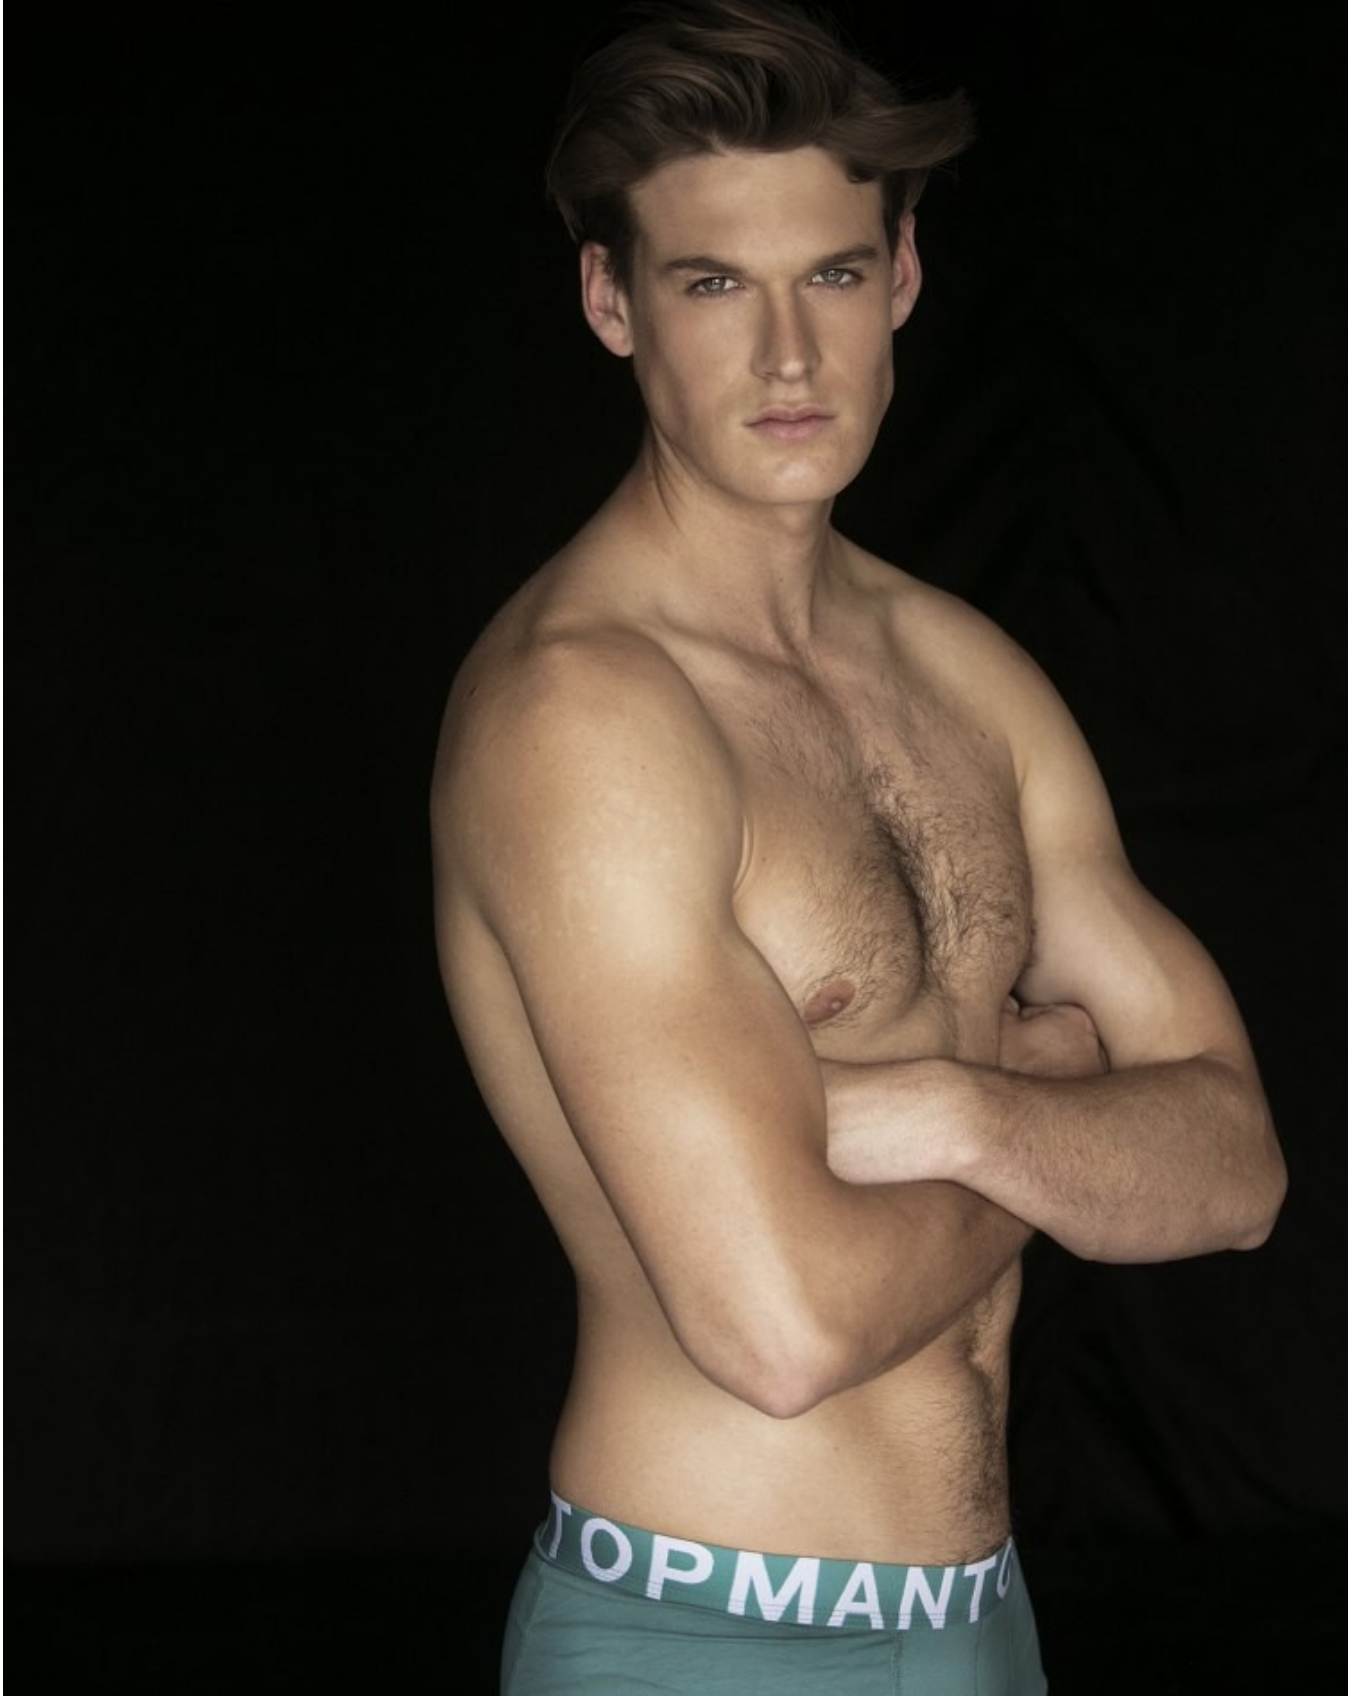

CONNOR GREALY

BOSS MODELS

CAPE TOWN

CONNOR GREALY

Height: 187cm Chest: 94cm Waist: 79cm Suit: 38 L Shoe: 8.5 UK Hair: Brown Eyes: Blue