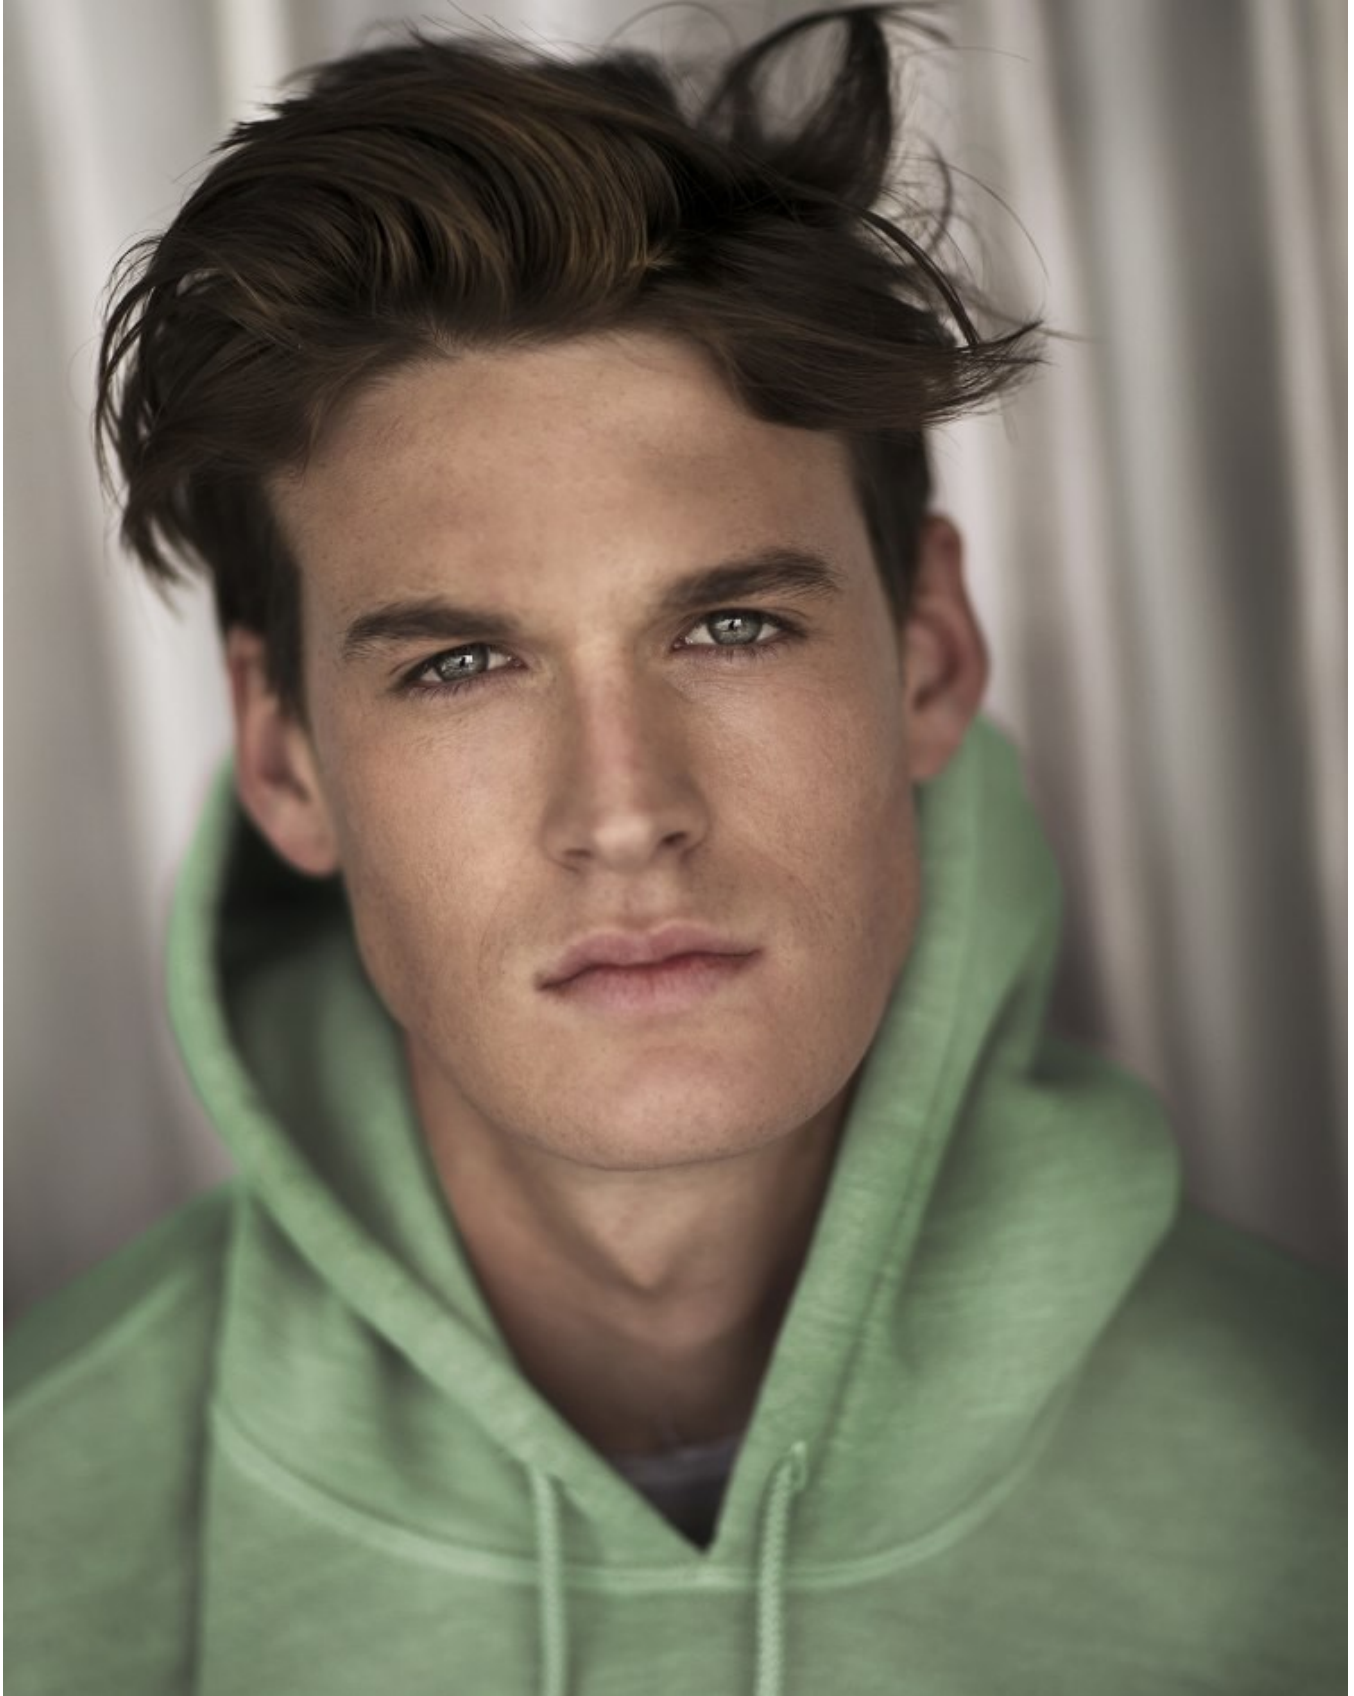

CONNOR GREALY

BOSS MODELS

CAPE TOWN

CONNOR GREALY

Height: 187cm Chest: 94cm Waist: 79cm Suit: 38 L Shoe: 8.5 UK Hair: Brown Eyes: Blue