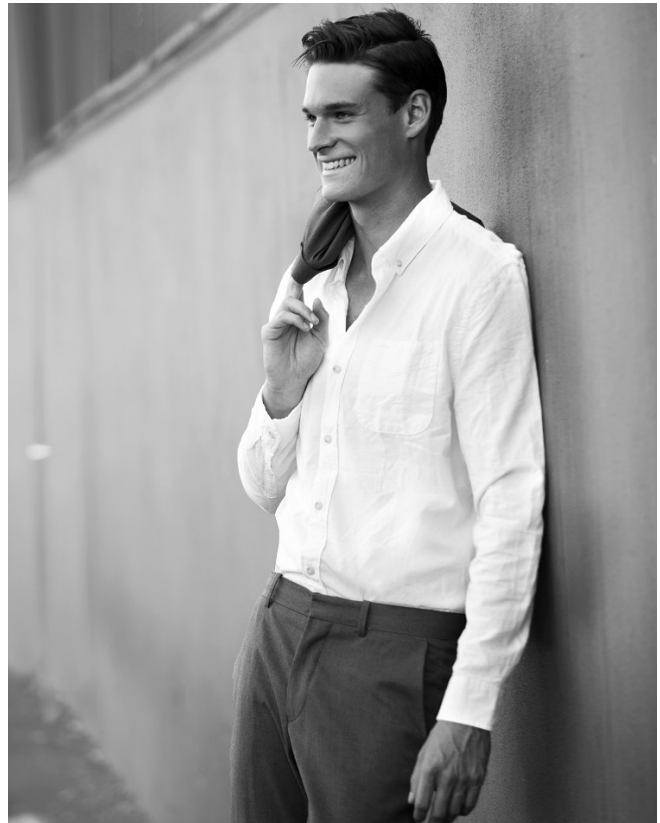

BOSS MODELS

CAPE TOWN

CONNOR GREALY

Height: 187cm Chest: 94cm Waist: 79cm Suit: 38 L Shoe: 8.5 UK Hair: Brown Eyes: Blue

BOSS MODELS

CAPE TOWN

CONNOR GREALY

Height: 187cm Chest: 94cm Waist: 79cm Suit: 38 L Shoe: 8.5 UK Hair: Brown Eyes: Blue

BOSS MODELS

CAPE TOWN

CONNOR GREALY

Height: 187cm Chest: 94cm Waist: 79cm Suit: 38 L Shoe: 8.5 UK Hair: Brown Eyes: Blue