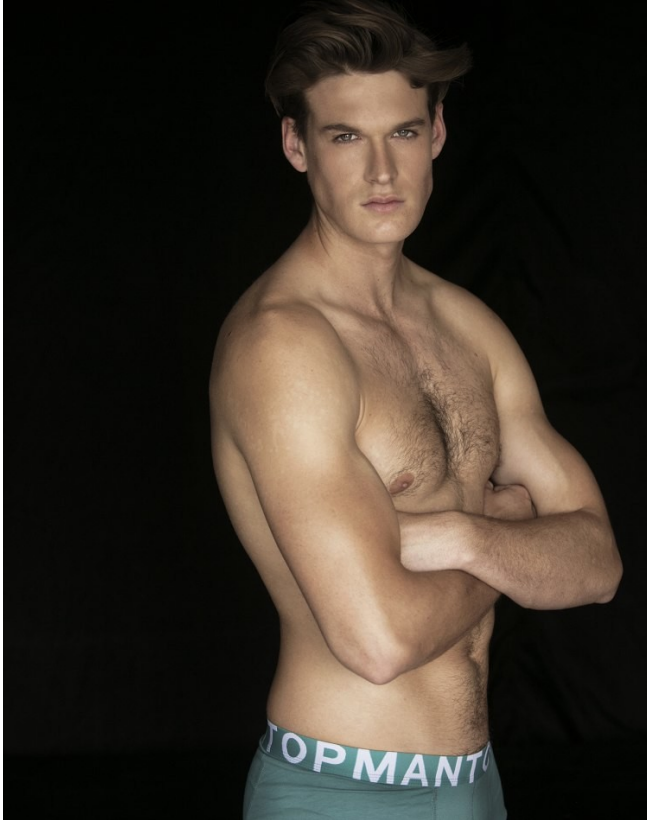

BOSS MODELS

CAPE TOWN

CONNOR GREALY

Height: 187cm Chest: 94cm Waist: 79cm Suit: 38 L Shoe: 8.5 UK Hair: Brown Eyes: Blue

BOSS MODELS

CAPE TOWN

CONNOR GREALY

Height: 187cm Chest: 94cm Waist: 79cm Suit: 38 L Shoe: 8.5 UK Hair: Brown Eyes: Blue

BOSS MODELS

CAPE TOWN

CONNOR GREALY

Height: 187cm Chest: 94cm Waist: 79cm Suit: 38 L Shoe: 8.5 UK Hair: Brown Eyes: Blue