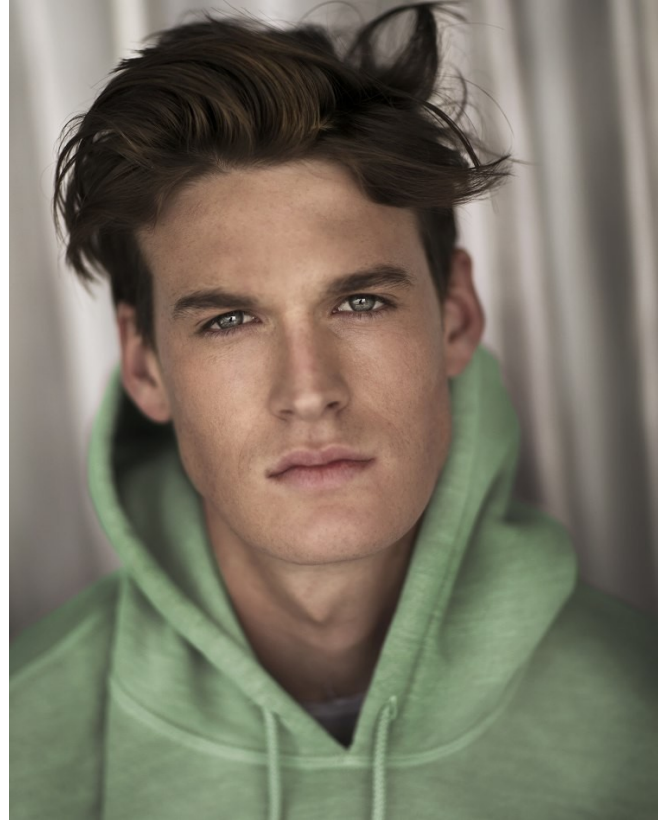

BOSS MODELS

CAPE TOWN

CONNOR GREALY

Height: 187cm Chest: 94cm Waist: 79cm Suit: 38 L Shoe: 8.5 UK Hair: Brown Eyes: Blue

BOSS MODELS

CAPE TOWN

CONNOR GREALY

Height: 187cm Chest: 94cm Waist: 79cm Suit: 38 L Shoe: 8.5 UK Hair: Brown Eyes: Blue

BOSS MODELS

CAPE TOWN

CONNOR GREALY

Height: 187cm Chest: 94cm Waist: 79cm Suit: 38 L Shoe: 8.5 UK Hair: Brown Eyes: Blue