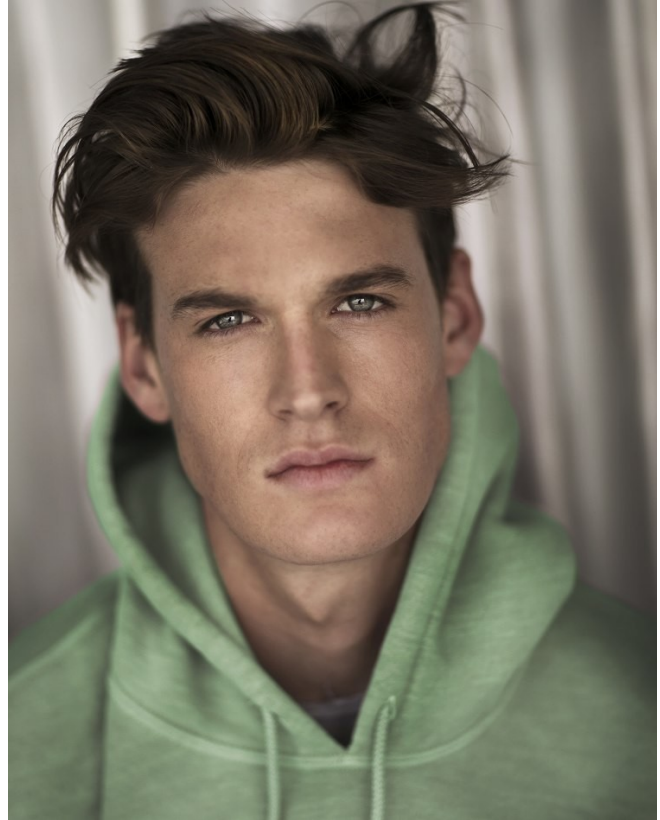

BOSS MODELS

CAPE TOWN

CONNOR GREALY

Height: 187cm Chest: 94cm Waist: 79cm Suit: 38 L Shoe: 8.5 UK Hair: Brown Eyes: Blue

BOSS MODELS

CAPE TOWN

CONNOR GREALY

Height: 187cm Chest: 94cm Waist: 79cm Suit: 38 L Shoe: 8.5 UK Hair: Brown Eyes: Blue

BOSS MODELS

CAPE TOWN

CONNOR GREALY

Height: 187cm Chest: 94cm Waist: 79cm Suit: 38 L Shoe: 8.5 UK Hair: Brown Eyes: Blue