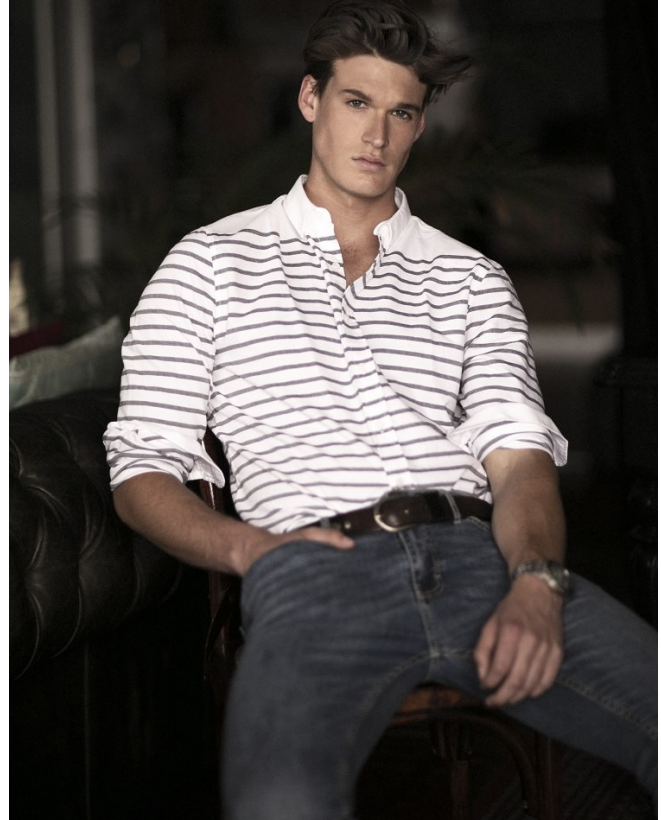

BOSS MODELS

CAPE TOWN

CONNOR GREALY

Height: 187cm Chest: 94cm Waist: 79cm Suit: 38 L Shoe: 8.5 UK Hair: Brown Eyes: Blue

BOSS MODELS

CAPE TOWN

CONNOR GREALY

Height: 187cm Chest: 94cm Waist: 79cm Suit: 38 L Shoe: 8.5 UK Hair: Brown Eyes: Blue

BOSS MODELS

CAPE TOWN

CONNOR GREALY

Height: 187cm Chest: 94cm Waist: 79cm Suit: 38 L Shoe: 8.5 UK Hair: Brown Eyes: Blue