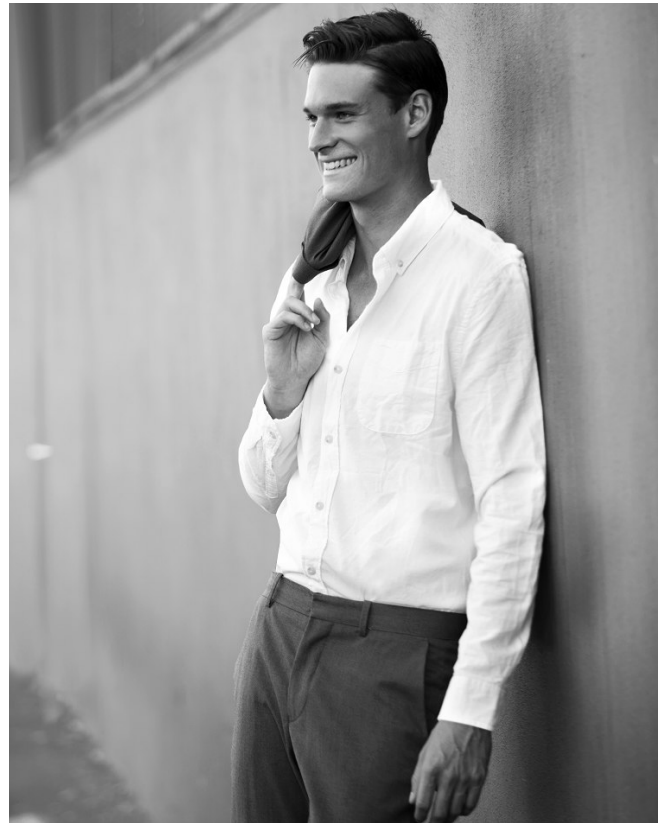

BOSS MODELS

CAPE TOWN

CONNOR GREALY

Height: 187cm Chest: 94cm Waist: 79cm Suit: 38 L Shoe: 8.5 UK Hair: Brown Eyes: Blue

BOSS MODELS

CAPE TOWN

CONNOR GREALY

Height: 187cm Chest: 94cm Waist: 79cm Suit: 38 L Shoe: 8.5 UK Hair: Brown Eyes: Blue

BOSS MODELS

CAPE TOWN

CONNOR GREALY

Height: 187cm Chest: 94cm Waist: 79cm Suit: 38 L Shoe: 8.5 UK Hair: Brown Eyes: Blue