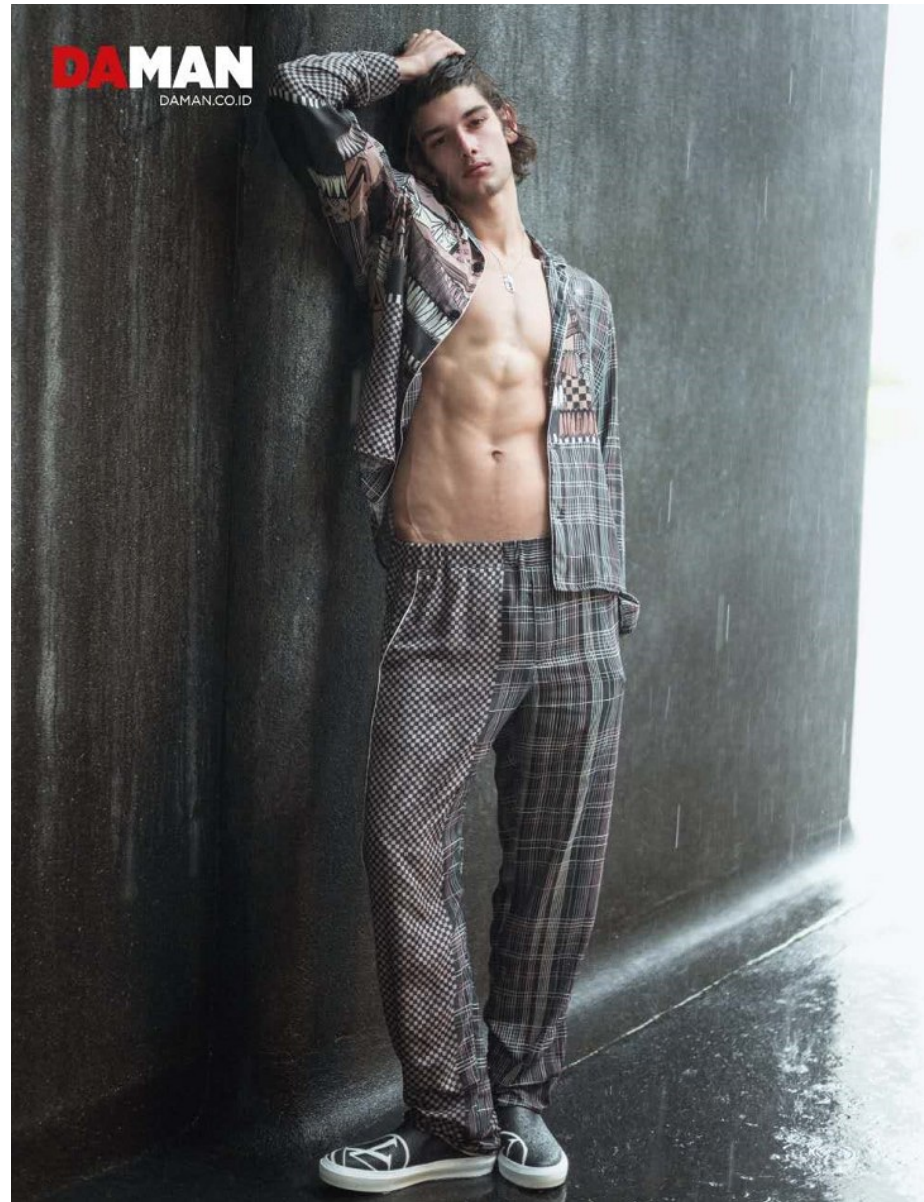

BOSS MODELS

CAPE TOWN

MAX DEPAEPE

Height: 186cm Chest: 97cm Waist: 76cm Suit: 38 L Shoe: 10.5 UK Hair: Brown Eyes: Brown