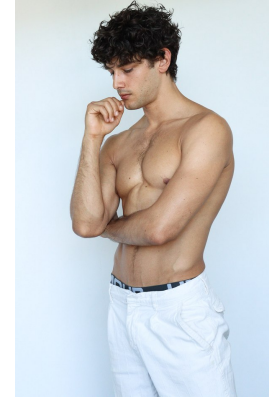

BOSS MODELS

CAPE TOWN

MAX DEPAEPE

Height: 186cm Chest: 101cm Waist: 77cm Suit: 38 L Shoe: 10.5 UK Hair: Brown Eyes: Brown

BOSS MODELS

CAPE TOWN

RUN AWAY

It's you, not our love and the
Hugoboss. It's an emotion.
A wedding day.
It's the day you'll never forget.
It's the day you'll never forget.

© 2014 Hugo Boss AG

PHOTO: DAVID JAMES

Look your finest at every wedding.

MAX DEPAEPE

Height: 186cm Chest: 101cm Waist: 77cm Suit: 38 L Shoe: 10.5 UK Hair: Brown Eyes: Brown

BOSS MODELS

CAPE TOWN

MAX DEPAEPE

Height: 186cm Chest: 101cm Waist: 77cm Suit: 38 L Shoe: 10.5 UK Hair: Brown Eyes: Brown