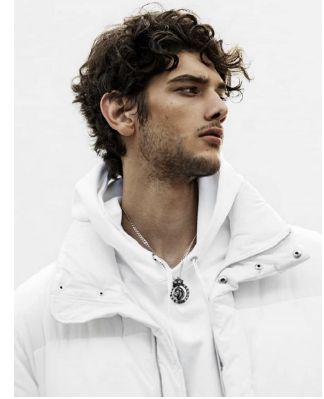

BOSS MODELS

CAPE TOWN

MAX DEPAEPE

Height: 186cm Chest: 97cm Waist: 76cm Suit: 38 L Shoe: 10.5 UK Hair: Brown Eyes: Brown