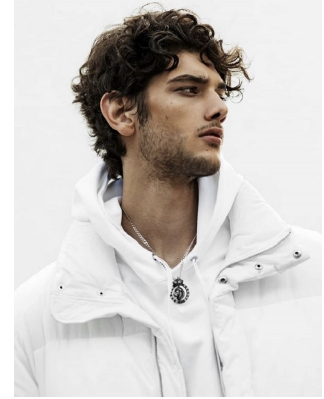

BOSS MODELS

CAPE TOWN

MAX DEPAEPE

Height: 186cm Chest: 101cm Waist: 77cm Suit: 38 L Shoe: 10.5 UK Hair: Brown Eyes: Brown

BOSS MODELS

CAPE TOWN

RUN AWAY

It's you, not our love and the
Hugoboss. It's an emotion.
A wedding day.
It's the day you'll never forget.
It's the day you'll never forget.

© 2014 Hugo Boss AG

PHOTO: DAVID JAMES

Look your finest at every wedding.

MAX DEPAEPE

Height: 186cm Chest: 101cm Waist: 77cm Suit: 38 L Shoe: 10.5 UK Hair: Brown Eyes: Brown

BOSS MODELS

CAPE TOWN

MAX DEPAEPE

Height: 186cm Chest: 101cm Waist: 77cm Suit: 38 L Shoe: 10.5 UK Hair: Brown Eyes: Brown