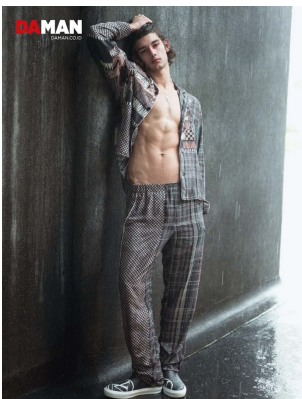

PHOTO: DAVID JAMES

Look your finest at every wedding.