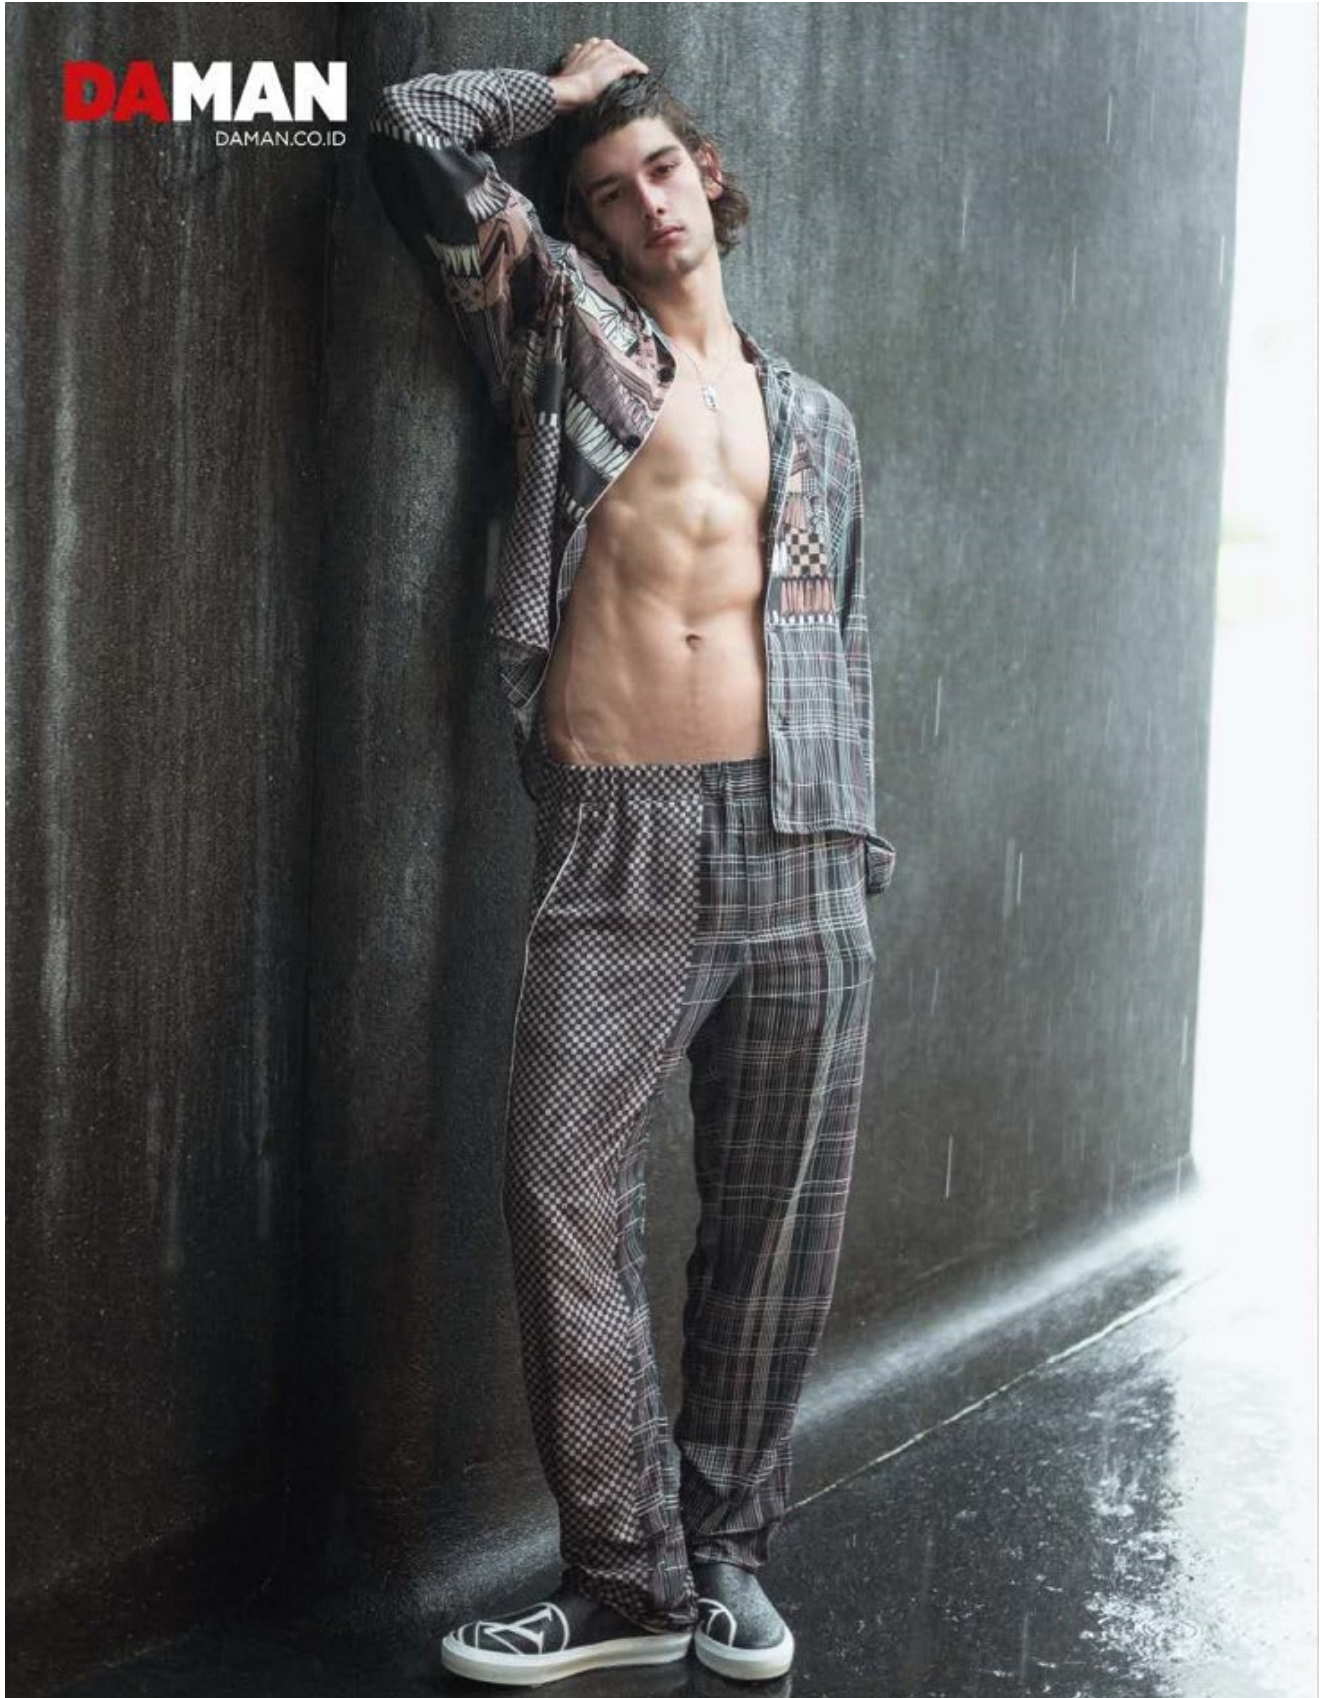

BOSS MODELS

CAPE TOWN

MAX DEPAEPE

Height: 186cm Chest: 97cm Waist: 76cm Suit: 38 L Shoe: 10.5 UK Hair: Brown Eyes: Brown