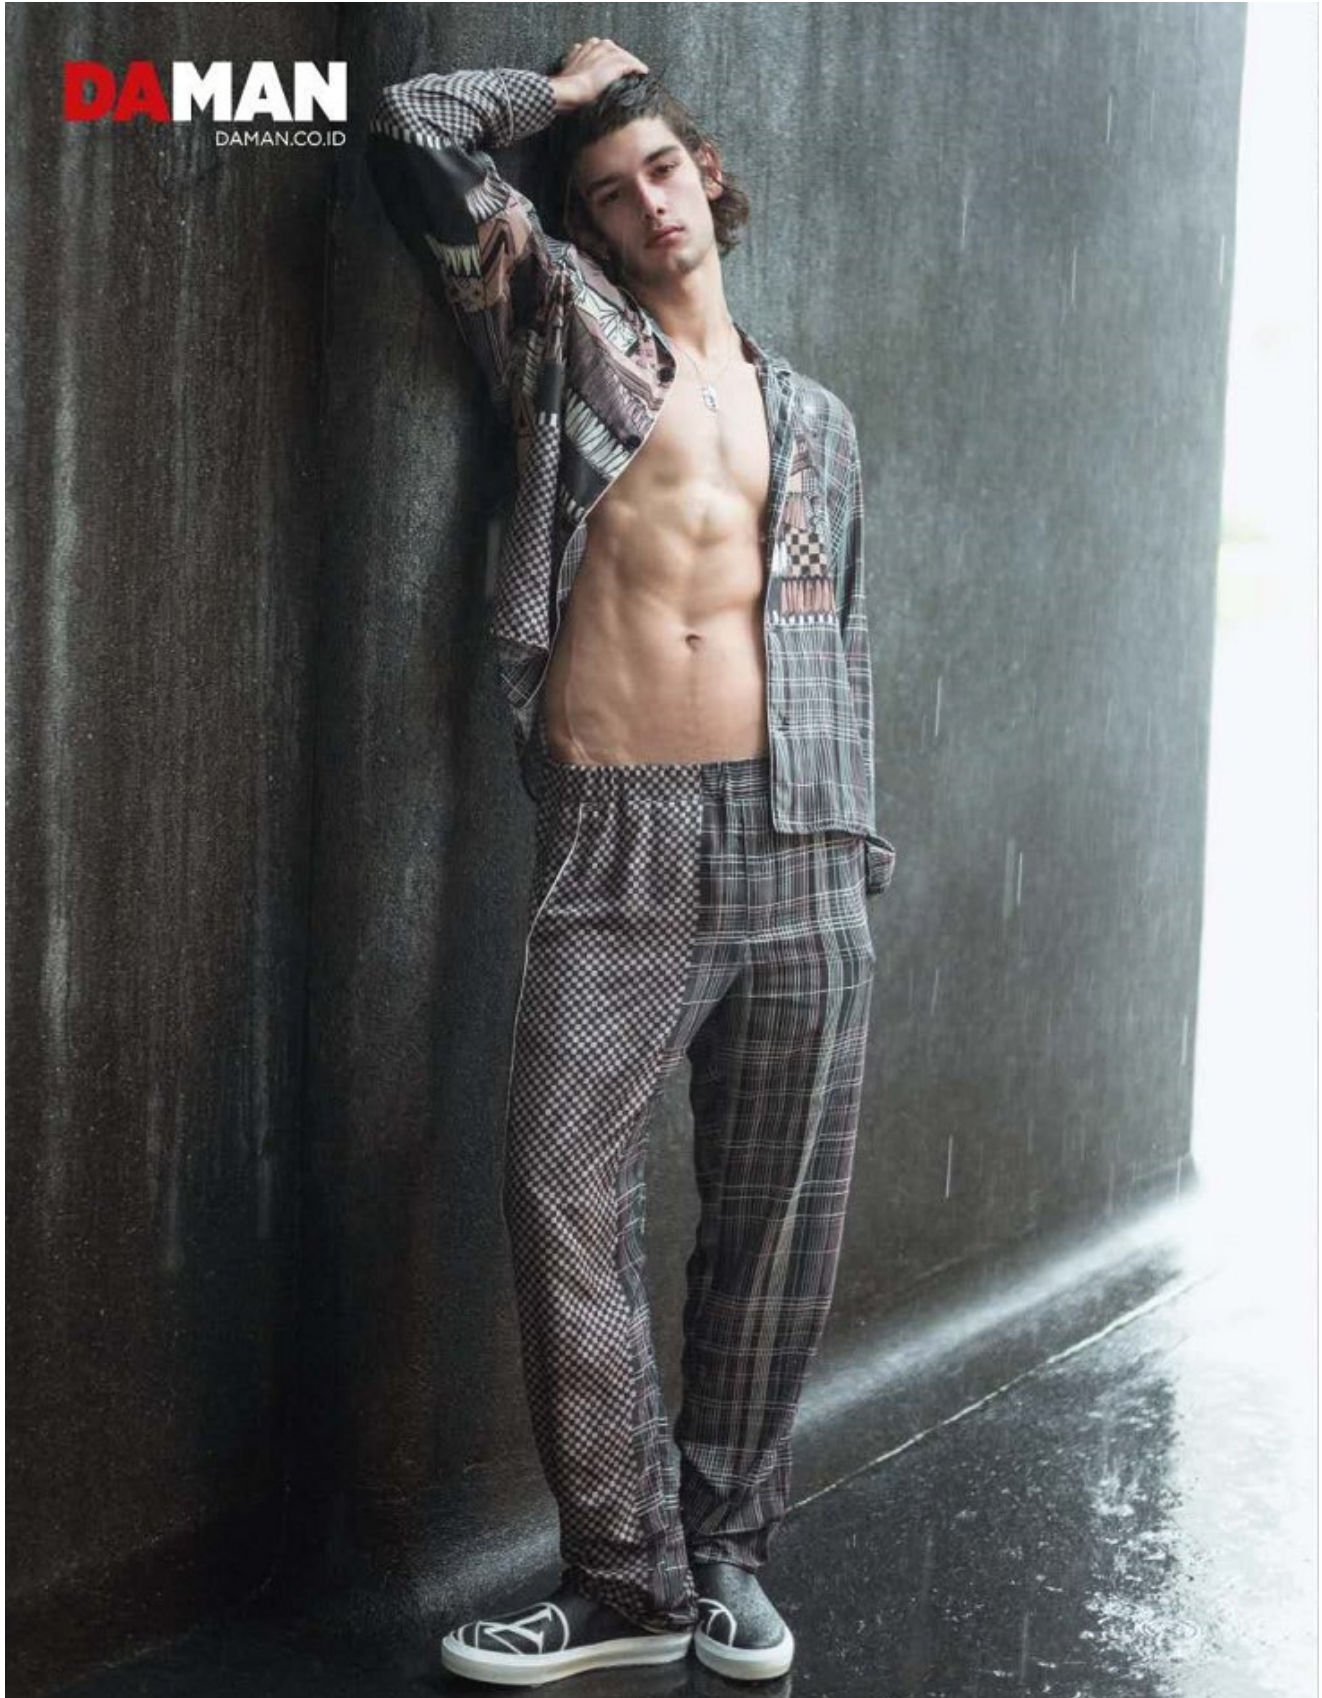

BOSS MODELS

CAPE TOWN

MAX DEPAEPE

Height: 186cm Chest: 101cm Waist: 77cm Suit: 38 L Shoe: 10.5 UK Hair: Brown Eyes: Brown