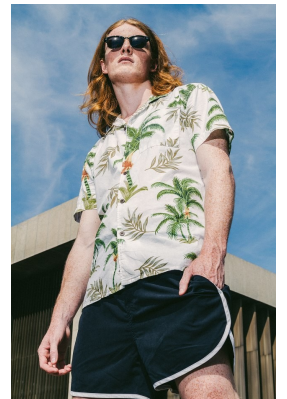

BOSS MODELS

CAPE TOWN

NICOLAS HULLEY

Height: 179cm Chest: 92cm Waist: 77cm Suit: 36 R Shoe: 9 UK Hair: Red Eyes: Blue

BOSS MODELS

CAPE TOWN

NICOLAS HULLEY

Height: 179cm Chest: 92cm Waist: 77cm Suit: 36 R Shoe: 9 UK Hair: Red Eyes: Blue