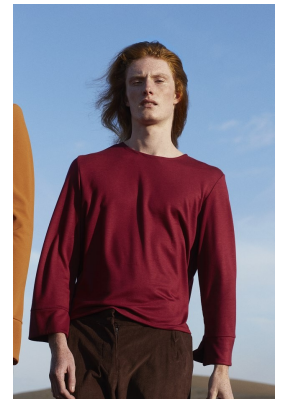

BOSS MODELS

CAPE TOWN

NICOLAS HULLEY

Height: 179cm Chest: 92cm Waist: 77cm Suit: 36 R Shoe: 9 UK Hair: Red Eyes: Blue

BOSS MODELS

CAPE TOWN

NICOLAS HULLEY

Height: 179cm Chest: 92cm Waist: 77cm Suit: 36 R Shoe: 9 UK Hair: Red Eyes: Blue