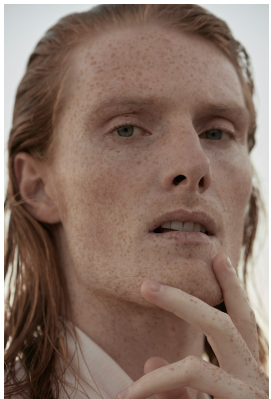

BOSS MODELS

CAPE TOWN

NICOLAS HULLEY

Height: 179cm Chest: 92cm Waist: 77cm Suit: 36 R Shoe: 9 UK Hair: Red Eyes: Blue

BOSS MODELS

CAPE TOWN

NICOLAS HULLEY

Height: 179cm Chest: 92cm Waist: 77cm Suit: 36 R Shoe: 9 UK Hair: Red Eyes: Blue