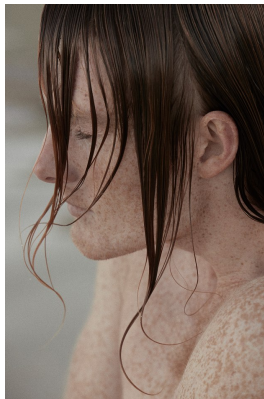

BOSS MODELS

CAPE TOWN

NICOLAS HULLEY

Height: 179cm Chest: 92cm Waist: 77cm Suit: 36 R Shoe: 9 UK Hair: Red Eyes: Blue

BOSS MODELS

CAPE TOWN

NICOLAS HULLEY

Height: 179cm Chest: 92cm Waist: 77cm Suit: 36 R Shoe: 9 UK Hair: Red Eyes: Blue