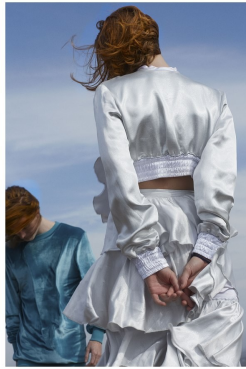

BOSS MODELS

CAPE TOWN

NICOLAS HULLEY

Height: 179cm Chest: 92cm Waist: 77cm Suit: 36 R Shoe: 9 UK Hair: Red Eyes: Blue

BOSS MODELS

CAPE TOWN

NICOLAS HULLEY

Height: 179cm Chest: 92cm Waist: 77cm Suit: 36 R Shoe: 9 UK Hair: Red Eyes: Blue