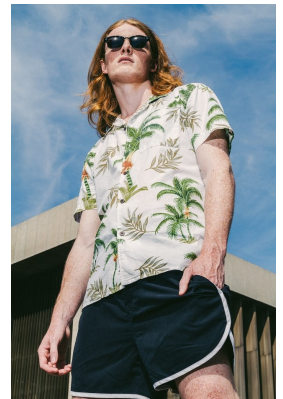

BOSS MODELS

CAPE TOWN

NICOLAS HULLEY

Height: 179cm Chest: 92cm Waist: 77cm Suit: 36 R Shoe: 9 UK Hair: Red Eyes: Blue

BOSS MODELS

CAPE TOWN

NICOLAS HULLEY

Height: 179cm Chest: 92cm Waist: 77cm Suit: 36 R Shoe: 9 UK Hair: Red Eyes: Blue