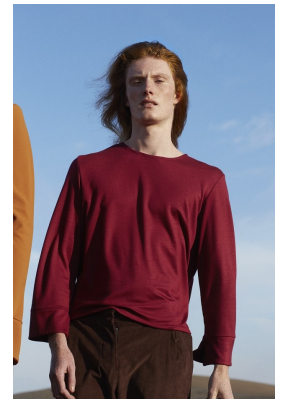

BOSS MODELS

CAPE TOWN

NICOLAS HULLEY

Height: 179cm Chest: 92cm Waist: 77cm Suit: 36 R Shoe: 9 UK Hair: Red Eyes: Blue

BOSS MODELS

CAPE TOWN

NICOLAS HULLEY

Height: 179cm Chest: 92cm Waist: 77cm Suit: 36 R Shoe: 9 UK Hair: Red Eyes: Blue