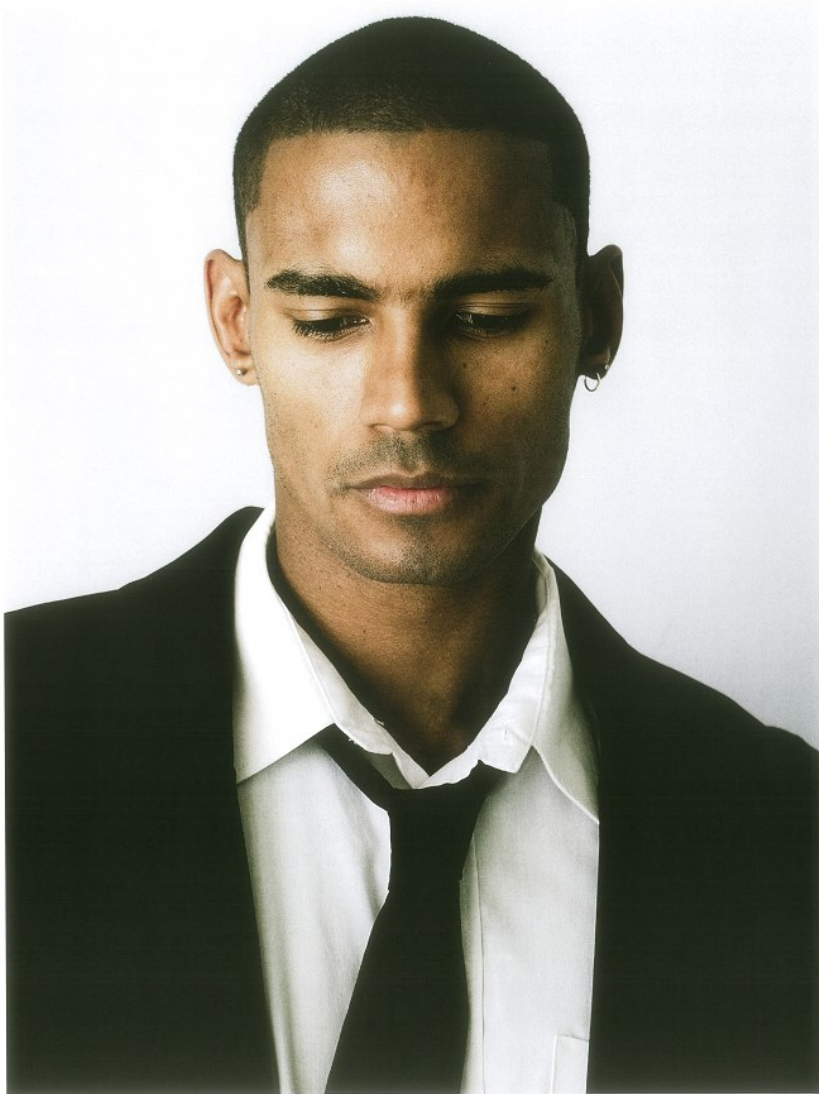

BOSS MODELS

CAPE TOWN

JACKWIN O'REILLY

Height: 183cm Chest: 98cm Waist: 74cm Suit: 40 R Shoe: 8.5 UK Hair: Black Eyes: Brown

BOSS MODELS

CAPE TOWN

JACKWIN O'REILLY

Height: 183cm Chest: 98cm Waist: 74cm Suit: 40 R Shoe: 8.5 UK Hair: Black Eyes: Brown