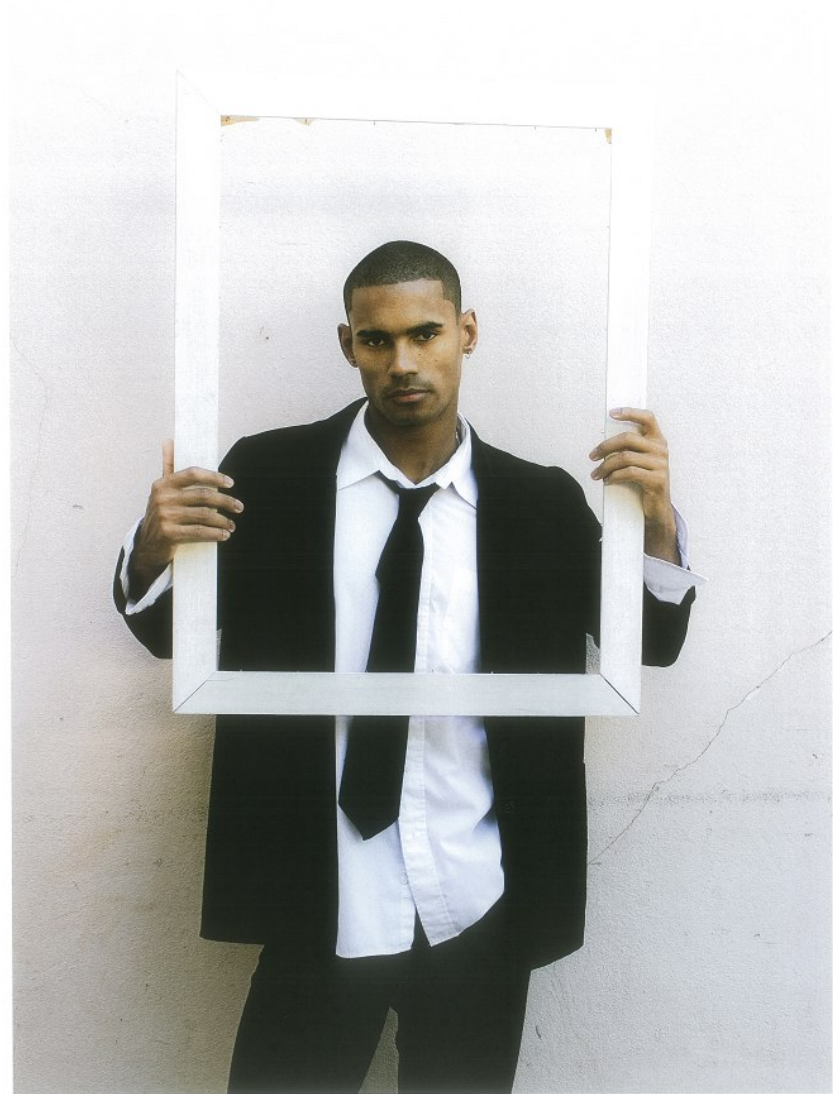

BOSS MODELS

CAPE TOWN

Height: 183cm Chest: 98cm Waist: 74cm Suit: 40 R Shoe: 8.5 UK Hair: Black Eyes: Brown