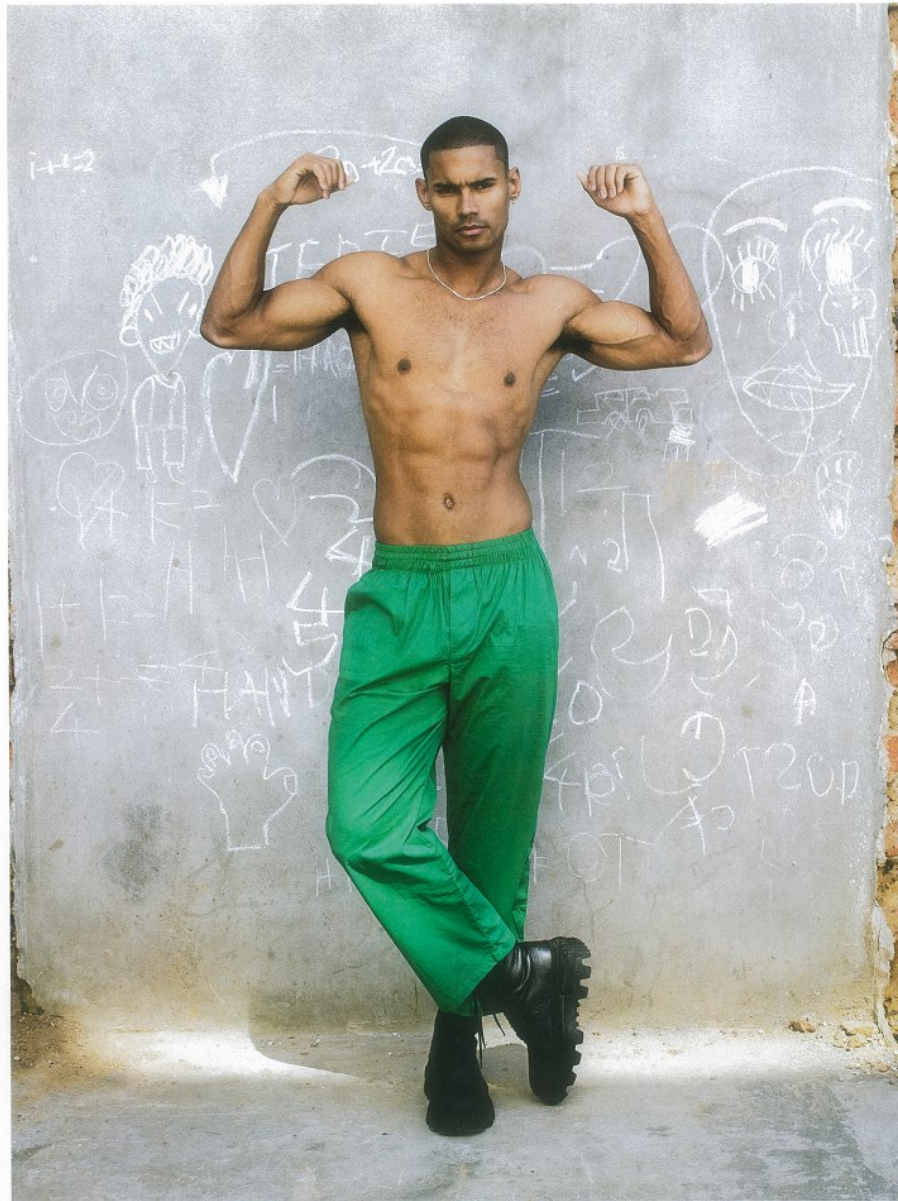

# BOSS MODELS

CAPE TOWN

JACKWIN O'REILLY

Height: 183cm Chest: 98cm Waist: 74cm Suit: 40 R Shoe: 8.5 UK Hair: Black Eyes: Brown

# BOSS MODELS

CAPE TOWN

**JACKWIN O'REILLY**

Height: 183cm Chest: 98cm Waist: 74cm Suit: 40 R Shoe: 8.5 UK Hair: Black Eyes: Brown