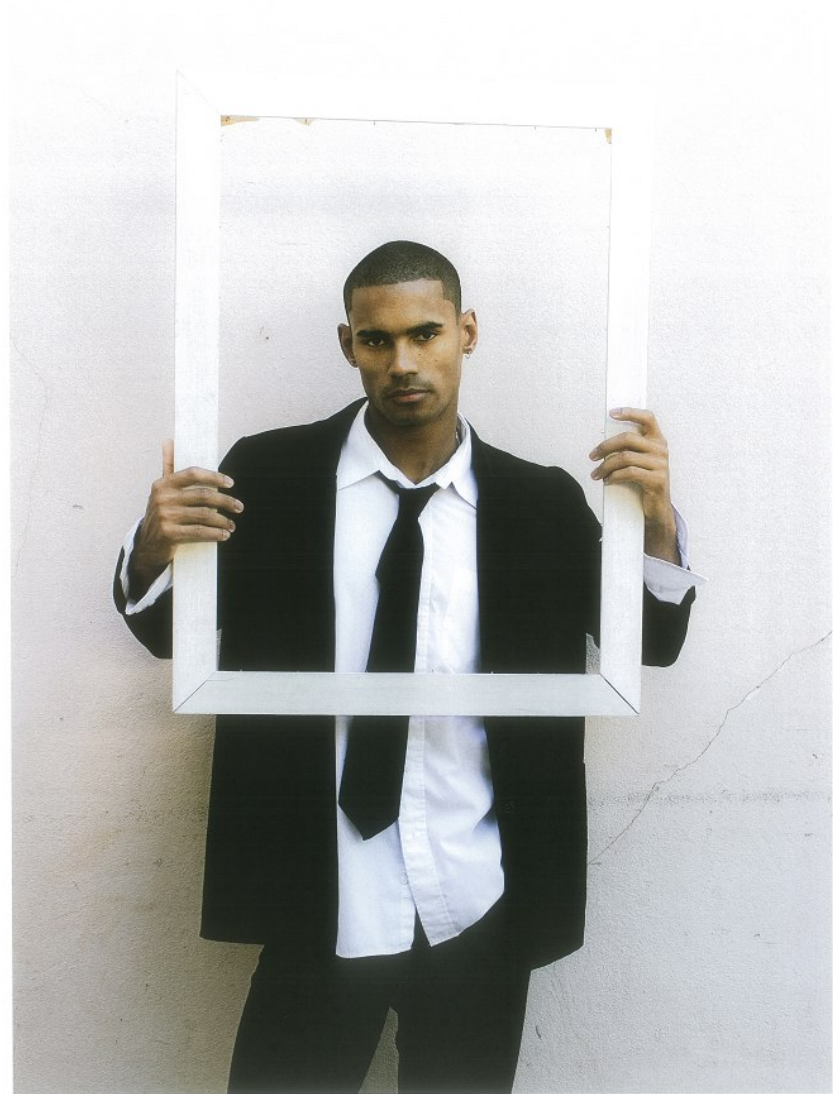

BOSS MODELS

CAPE TOWN

JACKWIN O'REILLY

Height: 183cm Chest: 98cm Waist: 74cm Suit: 40 R Shoe: 8.5 UK Hair: Black Eyes: Brown

BOSS MODELS

CAPE TOWN

JACKWIN O'REILLY

Height: 183cm Chest: 98cm Waist: 74cm Suit: 40 R Shoe: 8.5 UK Hair: Black Eyes: Brown