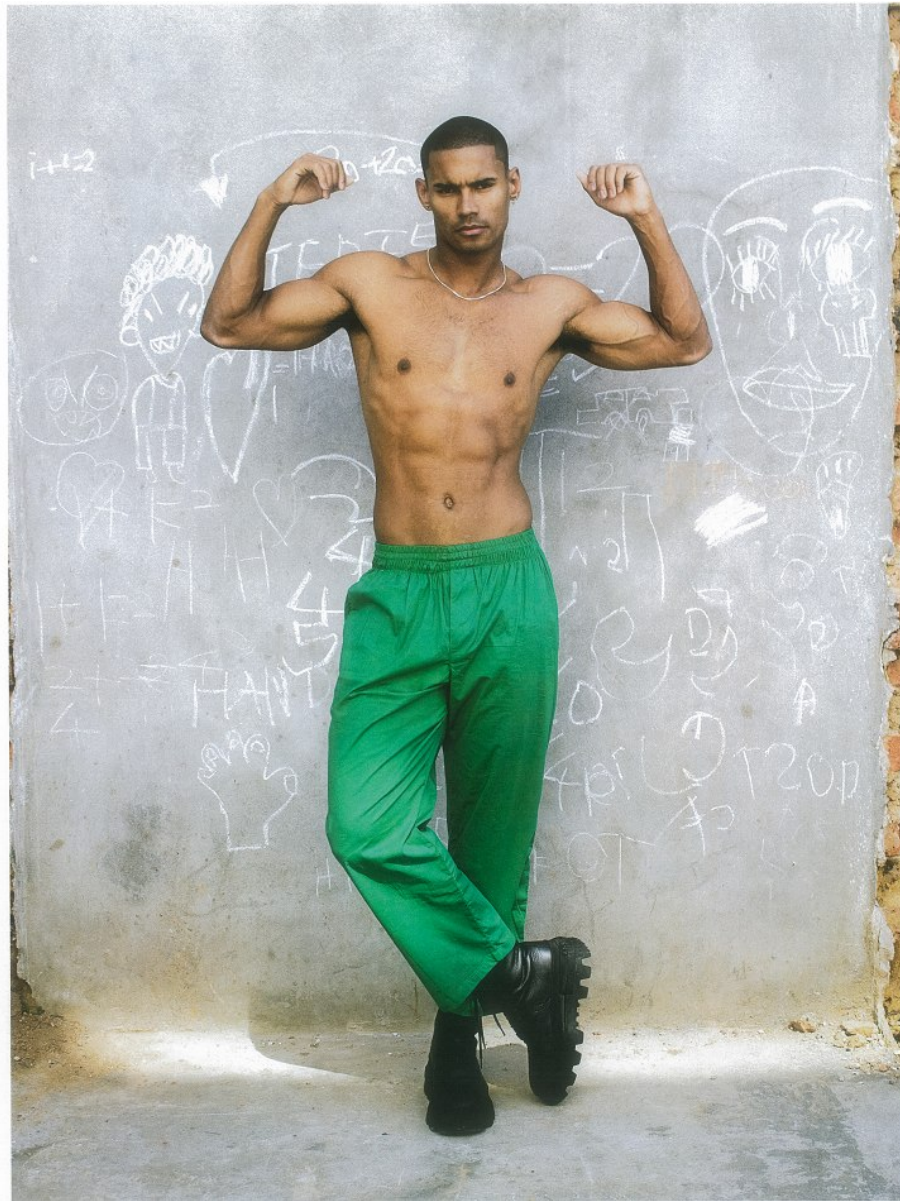

BOSS MODELS

CAPE TOWN

JACKWIN O'REILLY

Height: 183cm Chest: 98cm Waist: 74cm Suit: 40 R Shoe: 8.5 UK Hair: Black Eyes: Brown

BOSS MODELS

CAPE TOWN

JACKWIN O'REILLY

Height: 183cm Chest: 98cm Waist: 74cm Suit: 40 R Shoe: 8.5 UK Hair: Black Eyes: Brown