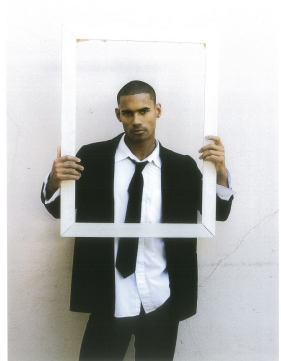

# BOSS MODELS

CAPE TOWN

JACKWIN O'REILLY

Height: 183cm Chest: 98cm Waist: 74cm Suit: 40 R Shoe: 8.5 UK Hair: Black Eyes: Brown

# BOSS MODELS

CAPE TOWN

#### BOSS BY BOSS

##### POLO NECK

100% Cotton  
100% Polyester  
100% Polyester  
100% Polyester  
100% Polyester  
100% Polyester  
100% Polyester  
100% Polyester  
100% Polyester  
100% Polyester

BOSS BY BOSS  
POLO NECK  
100% Cotton  
100% Polyester  
100% Polyester  
100% Polyester  
100% Polyester  
100% Polyester  
100% Polyester  
100% Polyester  
100% Polyester  
100% Polyester