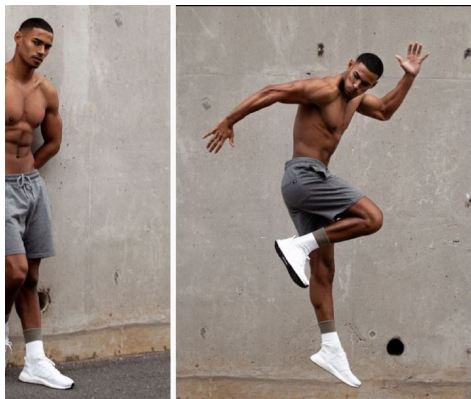

BOSS MODELS

CAPE TOWN

JACKWIN O'REILLY

Height: 183cm Chest: 98cm Waist: 74cm Suit: 40 R Shoe: 8.5 UK Hair: Black Eyes: Brown

BOSS MODELS

CAPE TOWN

MH.G2S

GUIDE TO STYLE

AUTUMN/WINTER 2022 FASHION - SPORT

MensHealth

JACKWIN O'REILLY

Height: 183cm Chest: 98cm Waist: 74cm Suit: 40 R Shoe: 8.5 UK Hair: Black Eyes: Brown