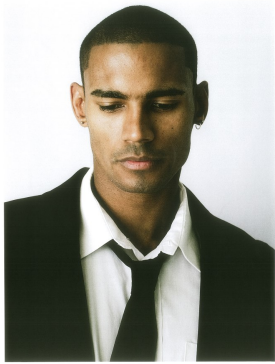

# BOSS MODELS

CAPE TOWN

JACKWIN O'REILLY

Height: 183cm Chest: 99cm Waist: 74cm Suit: 40 R Shoe: 8.5 UK Hair: Black Eyes: Brown

# BOSS MODELS

CAPE TOWN

## JACKWIN O'REILLY

Height: 183cm Chest: 99cm Waist: 74cm Suit: 40 R Shoe: 8.5 UK Hair: Black Eyes: Brown