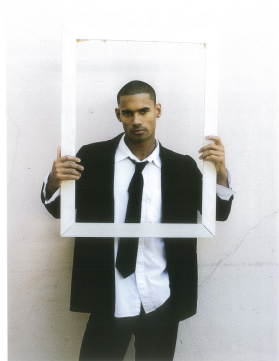

BOSS MODELS

CAPE TOWN

JACKWIN O'REILLY

Height: 183cm Chest: 98cm Waist: 74cm Suit: 40 R Shoe: 8.5 UK Hair: Black Eyes: Brown

BOSS MODELS

CAPE TOWN

MH.G2S

GUIDE TO STYLE

AUTUMN/WINTER 2022 FASHION - SPORT

MensHealth

JACKWIN O'REILLY

Height: 183cm Chest: 98cm Waist: 74cm Suit: 40 R Shoe: 8.5 UK Hair: Black Eyes: Brown