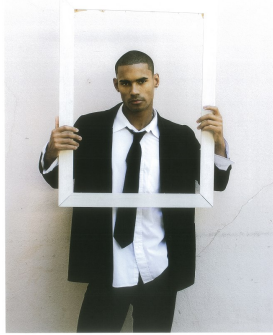

# BOSS MODELS

CAPE TOWN

JACKWIN O'REILLY

Height: 183cm Chest: 99cm Waist: 74cm Suit: 40 R Shoe: 8.5 UK Hair: Black Eyes: Brown

# BOSS MODELS

CAPE TOWN

## JACKWIN O'REILLY

Height: 183cm Chest: 99cm Waist: 74cm Suit: 40 R Shoe: 8.5 UK Hair: Black Eyes: Brown