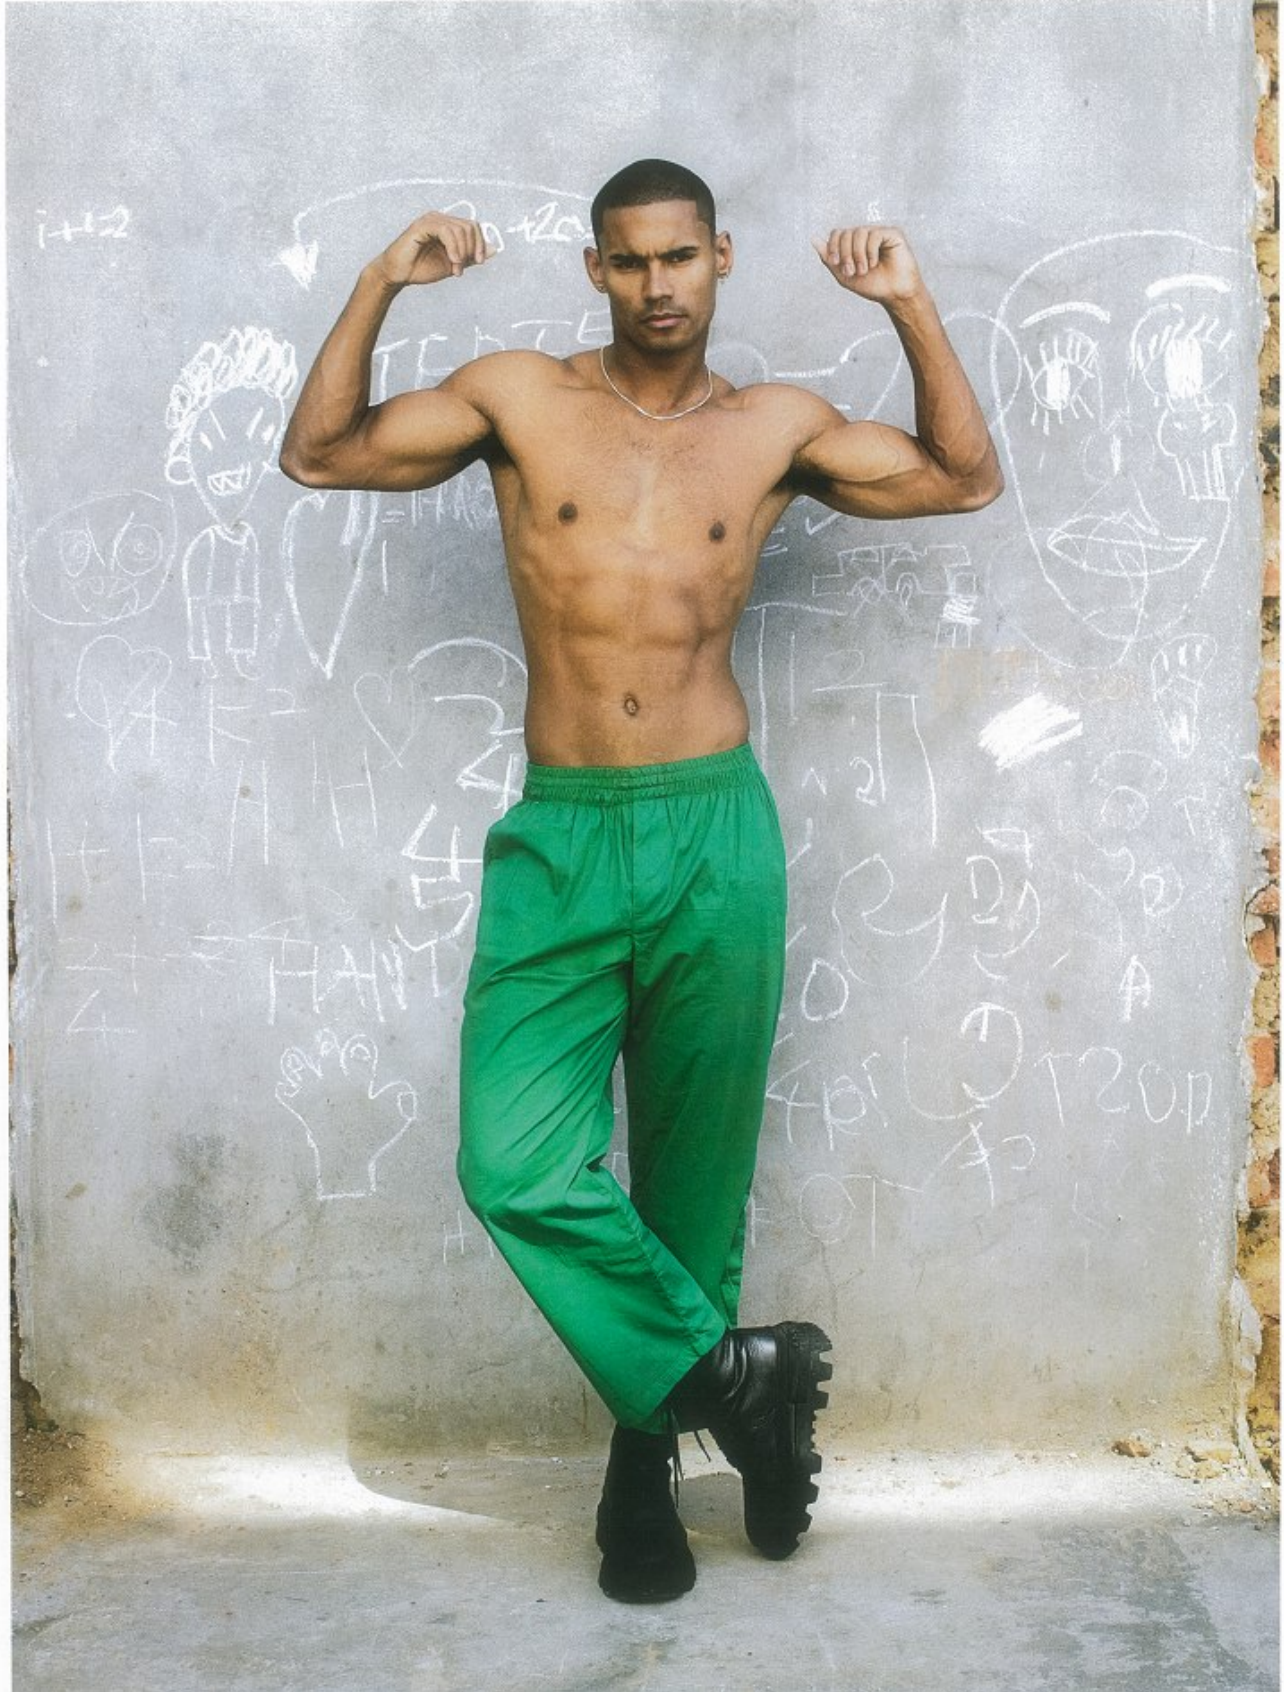

BOSS MODELS

CAPE TOWN

JACKWIN O'REILLY

Height: 183cm Chest: 99cm Waist: 74cm Suit: 40 R Shoe: 8.5 UK Hair: Black Eyes: Brown

BOSS MODELS

CAPE TOWN

JACKWIN O'REILLY

Height: 183cm Chest: 99cm Waist: 74cm Suit: 40 R Shoe: 8.5 UK Hair: Black Eyes: Brown