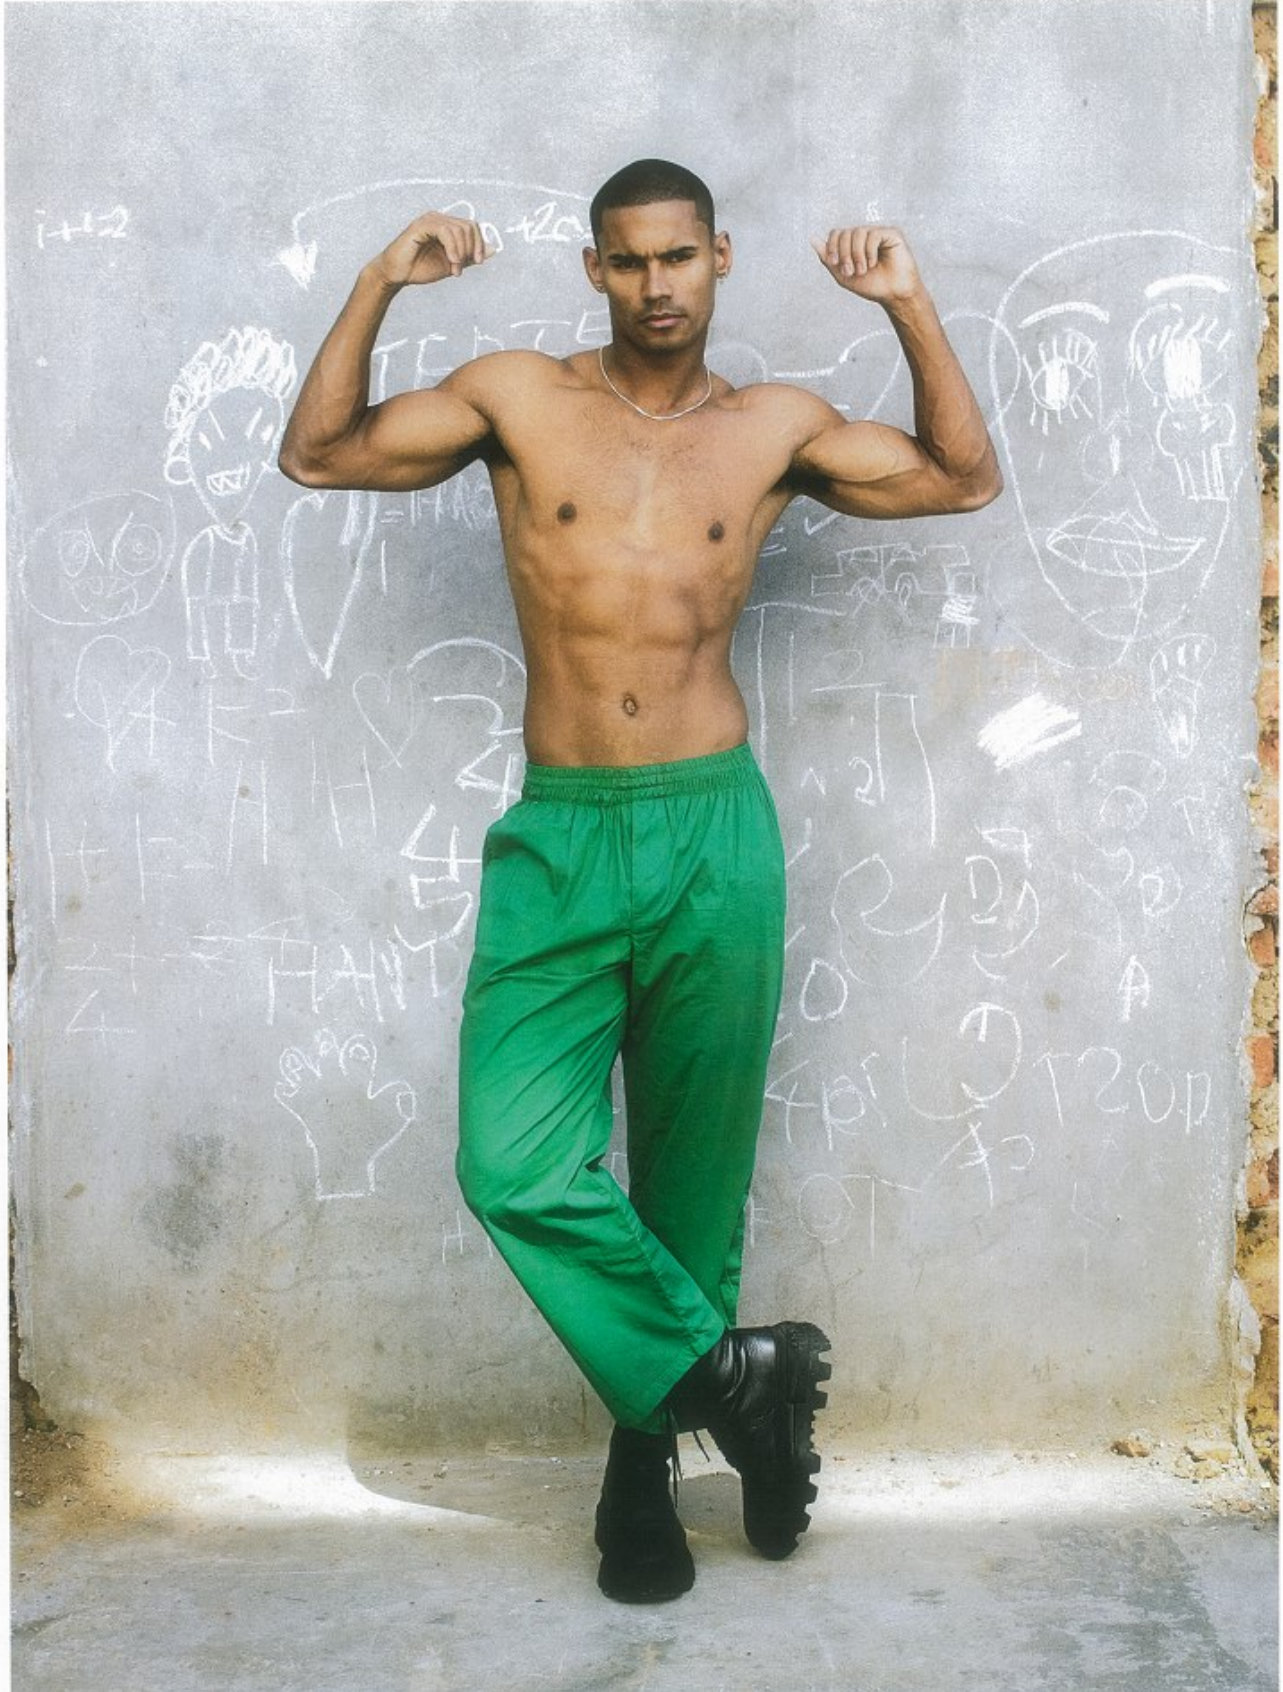

BOSS MODELS

CAPE TOWN

JACKWIN O'REILLY

Height: 183cm Chest: 98cm Waist: 74cm Suit: 40 R Shoe: 8.5 UK Hair: Black Eyes: Brown

BOSS MODELS

CAPE TOWN

JACKWIN O'REILLY

Height: 183cm Chest: 98cm Waist: 74cm Suit: 40 R Shoe: 8.5 UK Hair: Black Eyes: Brown