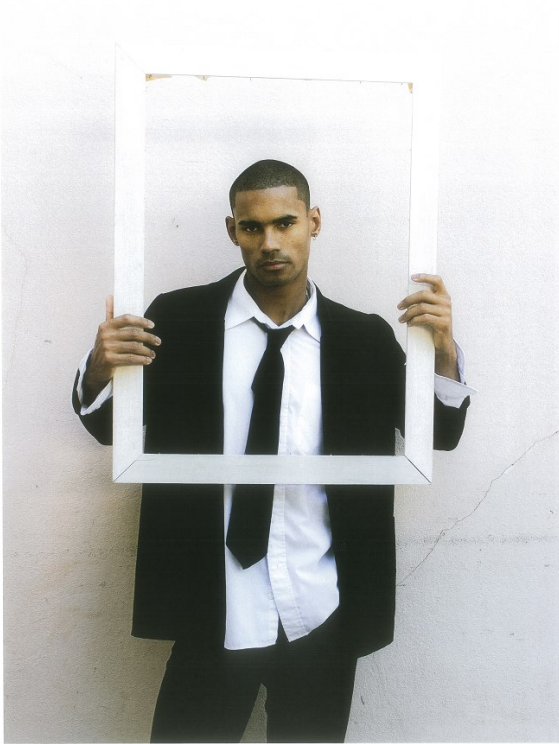

BOSS MODELS

CAPE TOWN

JACKWIN O'REILLY

Height: 183cm Chest: 99cm Waist: 74cm Suit: 40 R Shoe: 8.5 UK Hair: Black Eyes: Brown

BOSS MODELS

CAPE TOWN

JACKWIN O'REILLY

Height: 183cm Chest: 99cm Waist: 74cm Suit: 40 R Shoe: 8.5 UK Hair: Black Eyes: Brown