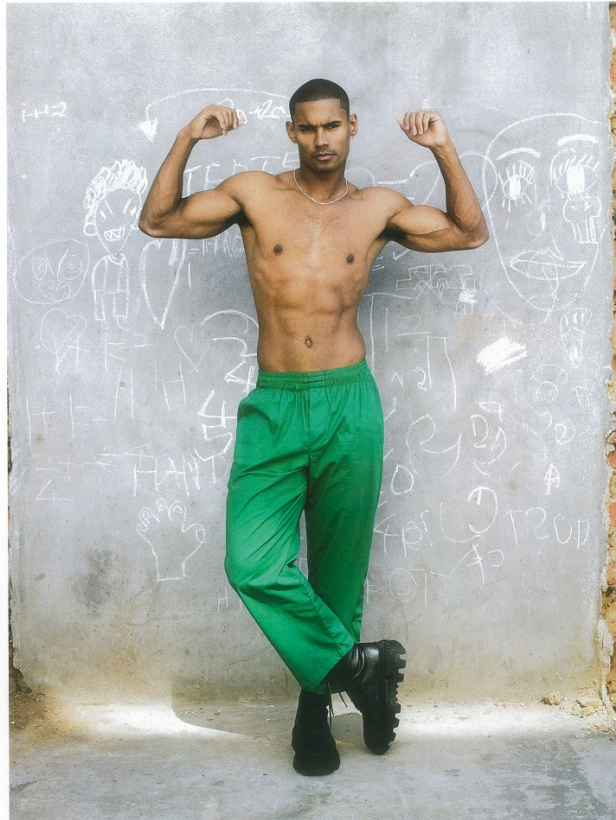

# BOSS MODELS

CAPE TOWN

JACKWIN O'REILLY

Height: 183cm Chest: 98cm Waist: 74cm Suit: 40 R Shoe: 8.5 UK Hair: Black Eyes: Brown