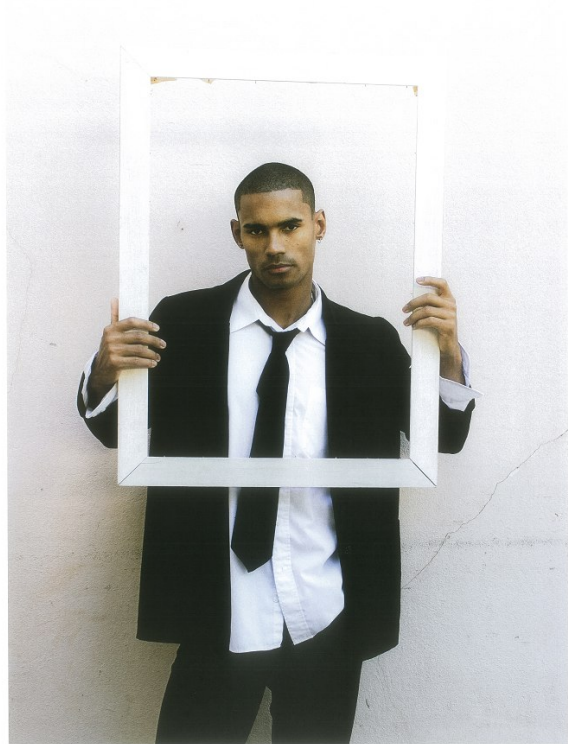

BOSS MODELS

CAPE TOWN

JACKWIN O'REILLY

Height: 183cm Chest: 99cm Waist: 74cm Suit: 40 R Shoe: 8.5 UK Hair: Black Eyes: Brown

BOSS MODELS

CAPE TOWN

JACKWIN O'REILLY

Height: 183cm Chest: 99cm Waist: 74cm Suit: 40 R Shoe: 8.5 UK Hair: Black Eyes: Brown