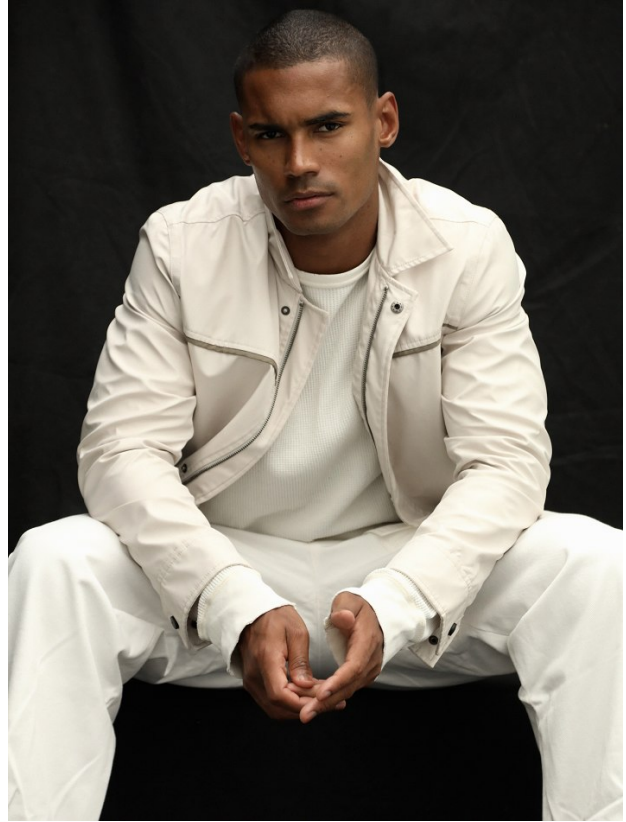

BOSS MODELS

CAPE TOWN

JACKWIN O'REILLY

Height: 183cm Chest: 99cm Waist: 74cm Suit: 40 R Shoe: 8.5 UK Hair: Black Eyes: Brown

BOSS MODELS

CAPE TOWN

JACKWIN O'REILLY

Height: 183cm Chest: 99cm Waist: 74cm Suit: 40 R Shoe: 8.5 UK Hair: Black Eyes: Brown

Treney blazer R4 999
Treney T-shirt R699
Zara pants R899
Polo belt R549
Bass & Co Larkson shoes R3 399
CHM sunglasses R3 999
©2019/2020 the company

NOV/DEC 2023 08 M4CO.ZA

JACKWIN O'REILLY

Height: 183cm Chest: 99cm Waist: 74cm Suit: 40 R Shoe: 8.5 UK Hair: Black Eyes: Brown