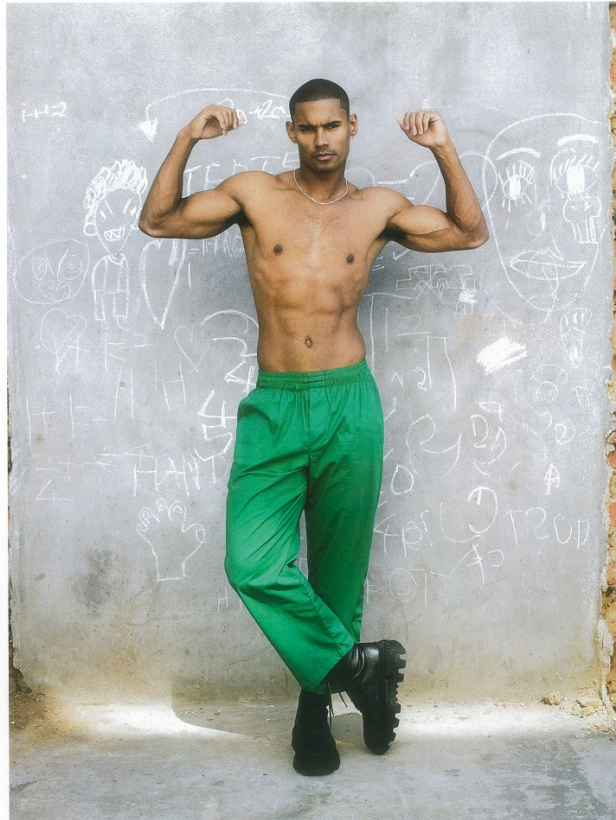

BOSS MODELS

CAPE TOWN

JACKWIN O'REILLY

Height: 183cm Chest: 98cm Waist: 74cm Suit: 40 R Shoe: 8.5 UK Hair: Black Eyes: Brown

BOSS MODELS

CAPE TOWN

JACKWIN O'REILLY

Height: 183cm Chest: 98cm Waist: 74cm Suit: 40 R Shoe: 8.5 UK Hair: Black Eyes: Brown