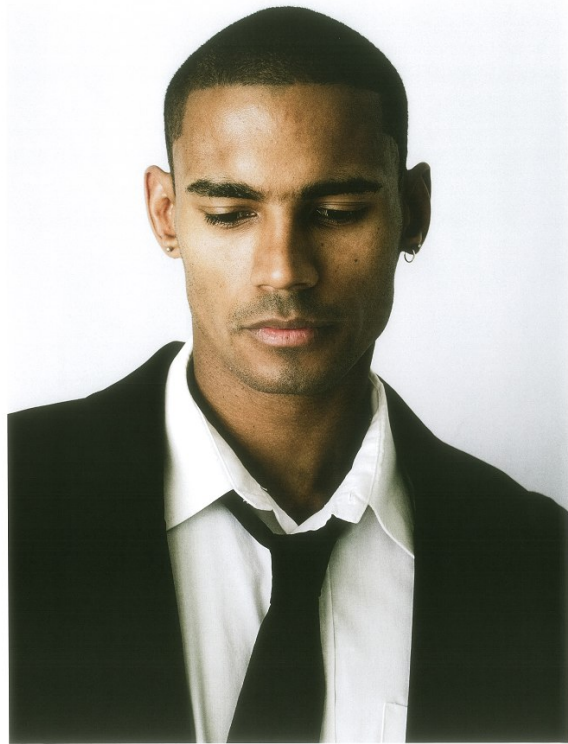

BOSS MODELS

CAPE TOWN

JACKWIN O'REILLY

Height: 183cm Chest: 99cm Waist: 74cm Suit: 40 R Shoe: 8.5 UK Hair: Black Eyes: Brown

BOSS MODELS

CAPE TOWN

JACKWIN O'REILLY

Height: 183cm Chest: 99cm Waist: 74cm Suit: 40 R Shoe: 8.5 UK Hair: Black Eyes: Brown