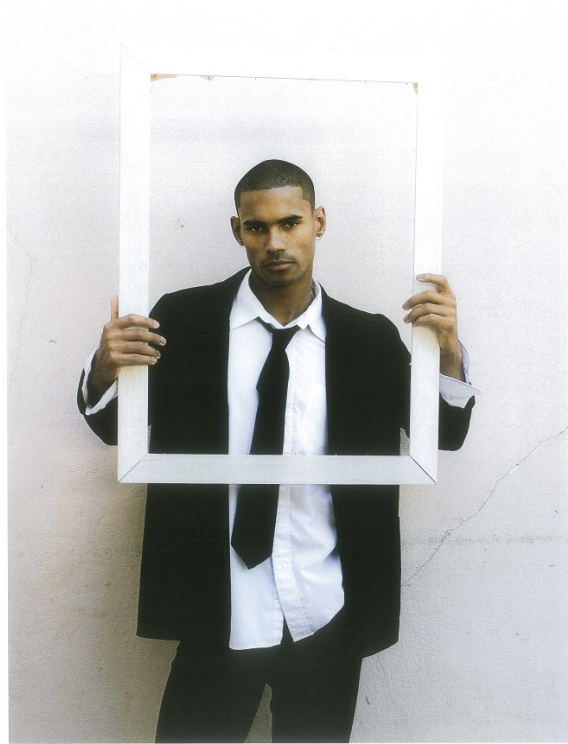

# BOSS MODELS

CAPE TOWN

JACKWIN O'REILLY

Height: 183cm Chest: 98cm Waist: 74cm Suit: 40 R Shoe: 8.5 UK Hair: Black Eyes: Brown