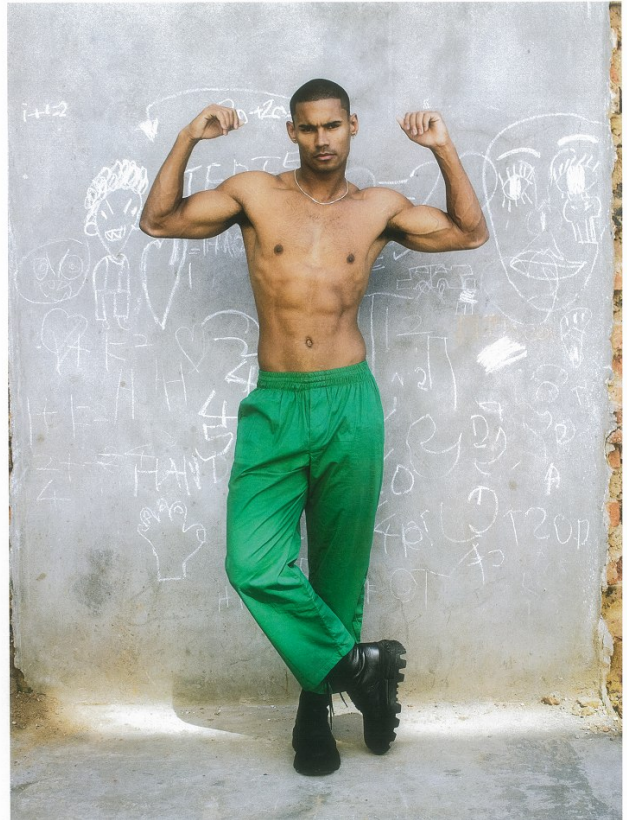

BOSS MODELS

CAPE TOWN

JACKWIN O'REILLY

Height: 183cm Chest: 99cm Waist: 74cm Suit: 40 R Shoe: 8.5 UK Hair: Black Eyes: Brown

BOSS MODELS

CAPE TOWN

JACKWIN O'REILLY

Height: 183cm Chest: 99cm Waist: 74cm Suit: 40 R Shoe: 8.5 UK Hair: Black Eyes: Brown