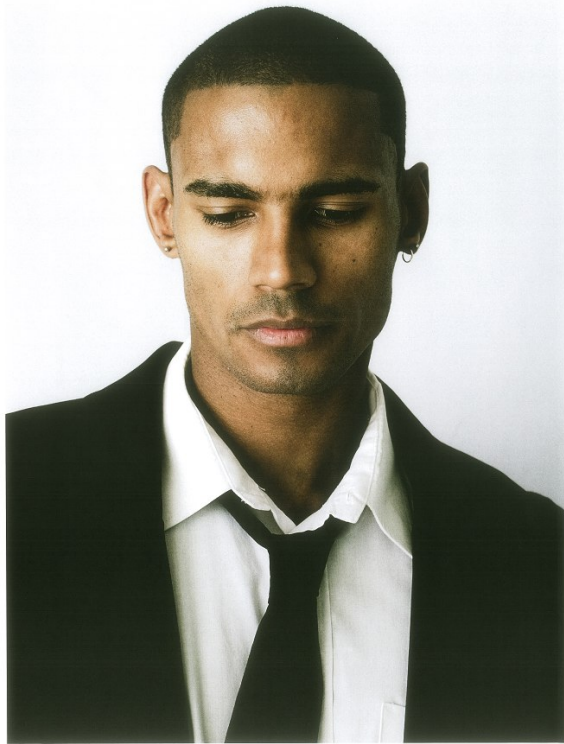

# BOSS MODELS

CAPE TOWN

JACKWIN O'REILLY

Height: 183cm Chest: 98cm Waist: 74cm Suit: 40 R Shoe: 8.5 UK Hair: Black Eyes: Brown