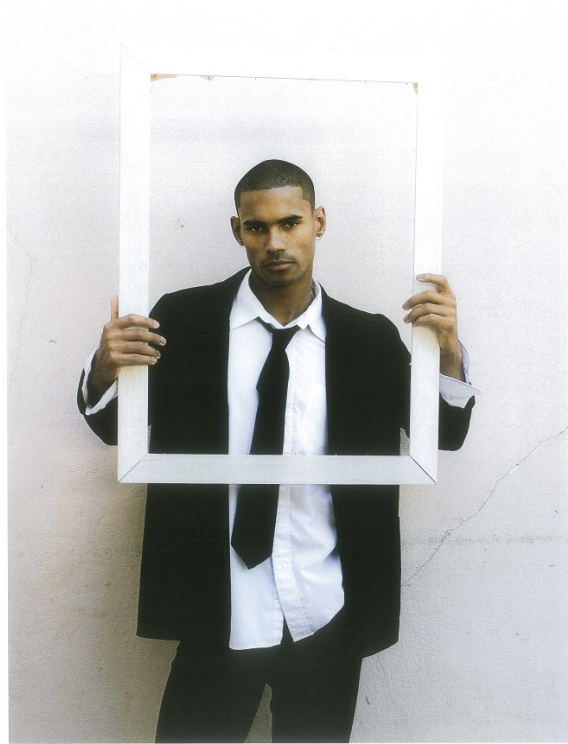

BOSS MODELS

CAPE TOWN

JACKWIN O'REILLY

Height: 183cm Chest: 98cm Waist: 74cm Suit: 40 R Shoe: 8.5 UK Hair: Black Eyes: Brown

BOSS MODELS

CAPE TOWN

JACKWIN O'REILLY

Height: 183cm Chest: 98cm Waist: 74cm Suit: 40 R Shoe: 8.5 UK Hair: Black Eyes: Brown