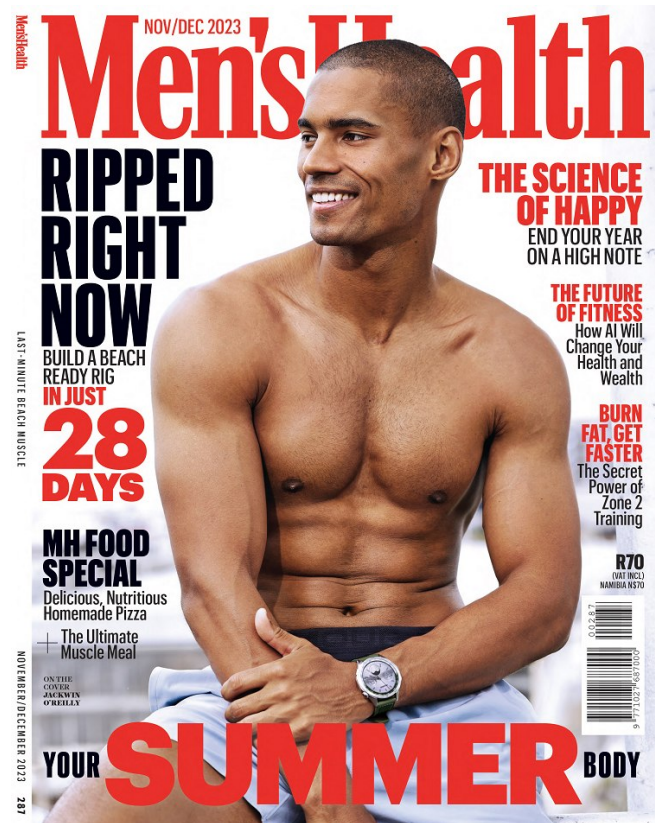

BOSS MODELS

CAPE TOWN

JACKWIN O'REILLY

Height: 183cm Chest: 98cm Waist: 74cm Suit: 40 R Shoe: 8.5 UK Hair: Black Eyes: Brown

BOSS MODELS

CAPE TOWN

JACKWIN O'REILLY

Height: 183cm Chest: 98cm Waist: 74cm Suit: 40 R Shoe: 8.5 UK Hair: Black Eyes: Brown