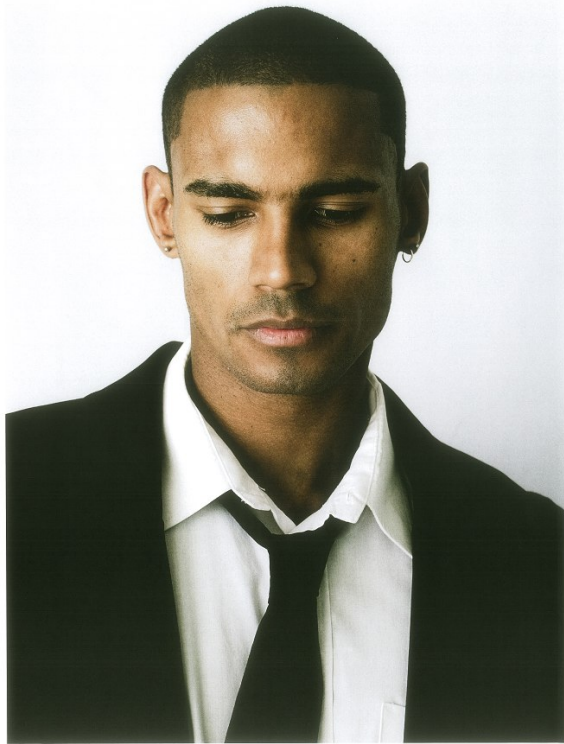

BOSS MODELS

CAPE TOWN

JACKWIN O'REILLY

Height: 183cm Chest: 98cm Waist: 74cm Suit: 40 R Shoe: 8.5 UK Hair: Black Eyes: Brown

BOSS MODELS

CAPE TOWN

JACKWIN O'REILLY

Height: 183cm Chest: 98cm Waist: 74cm Suit: 40 R Shoe: 8.5 UK Hair: Black Eyes: Brown