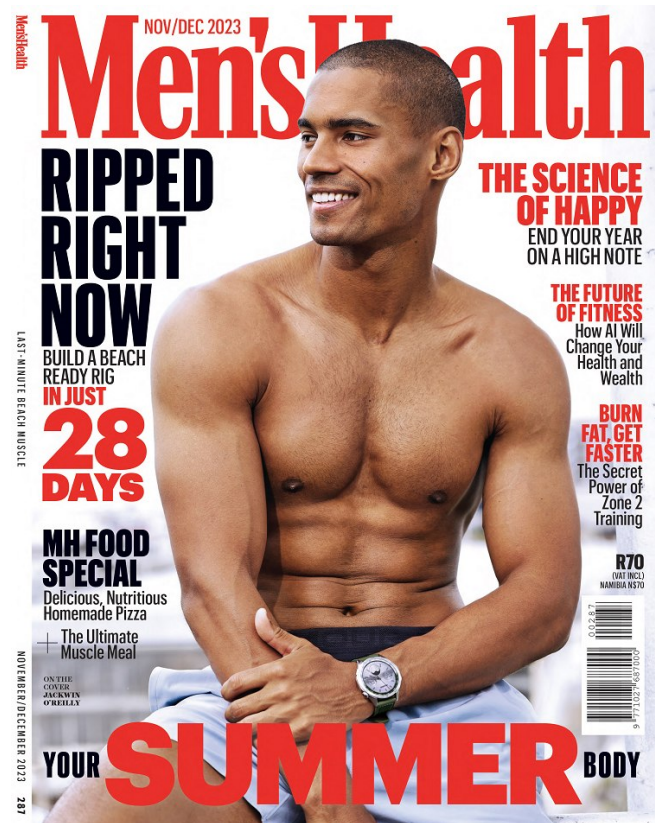

# BOSS MODELS

CAPE TOWN

JACKWIN O'REILLY

Height: 183cm Chest: 98cm Waist: 74cm Suit: 40 R Shoe: 8.5 UK Hair: Black Eyes: Brown