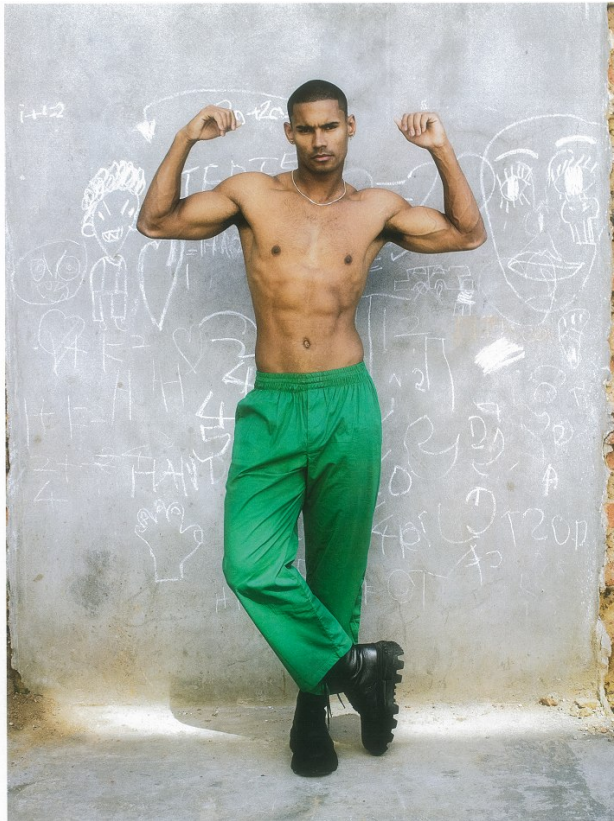

BOSS MODELS

CAPE TOWN

JACKWIN O'REILLY

Height: 183cm Chest: 99cm Waist: 74cm Suit: 40 R Shoe: 8.5 UK Hair: Black Eyes: Brown

BOSS MODELS

CAPE TOWN

JACKWIN O'REILLY

Height: 183cm Chest: 99cm Waist: 74cm Suit: 40 R Shoe: 8.5 UK Hair: Black Eyes: Brown