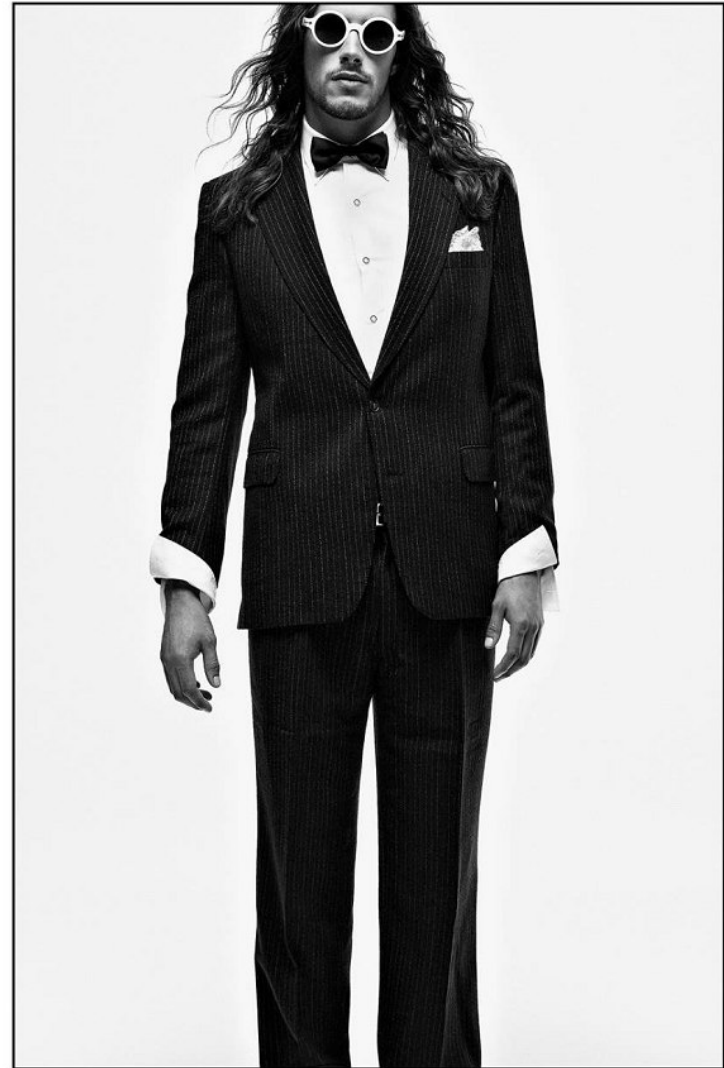

BOSS MODELS

CAPE TOWN

Height: 192cm Chest: 106cm Waist: 88cm Suit: 40 L Shoe: 11 UK Hair: Brown Eyes: Green