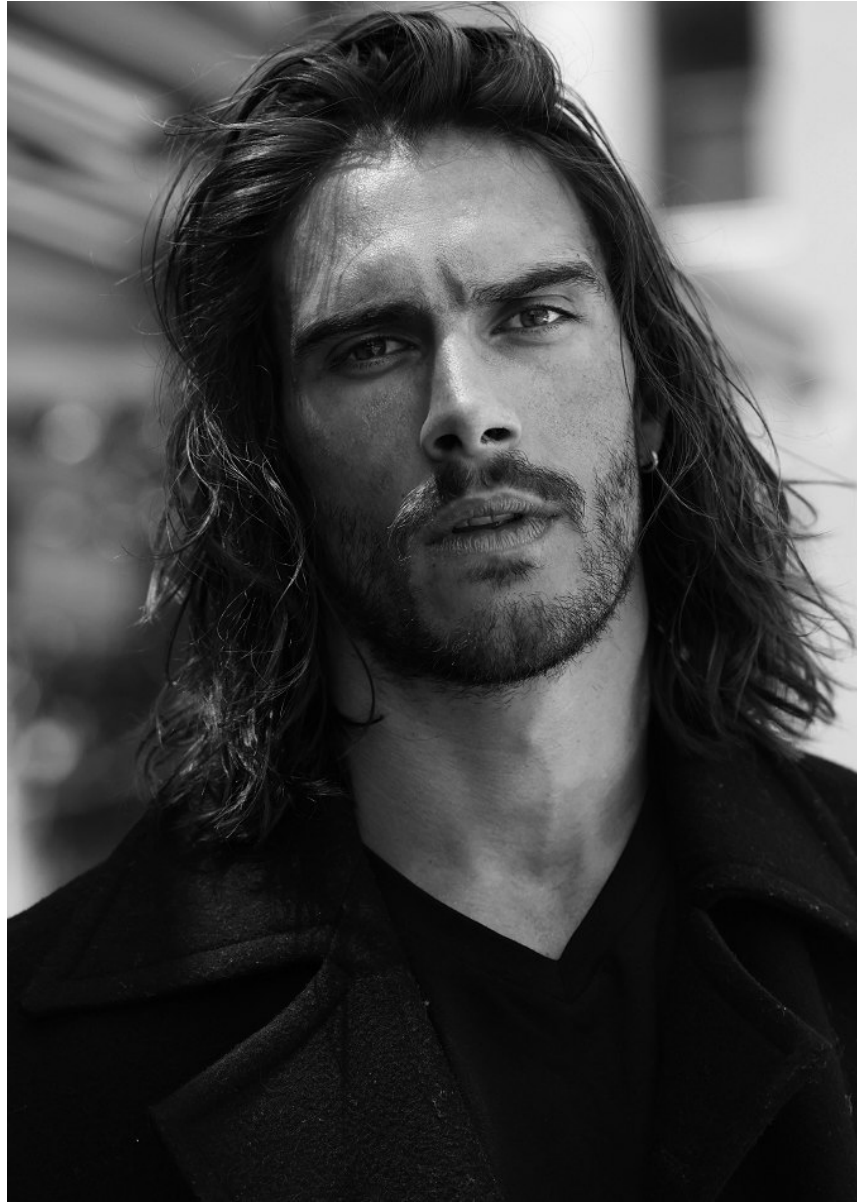

# BOSS MODELS

CAPE TOWN

WIM DE KLERK

Height: 192cm Chest: 106cm Waist: 88cm Suit: 40 L Shoe: 11 UK Hair: Brown Eyes: Green