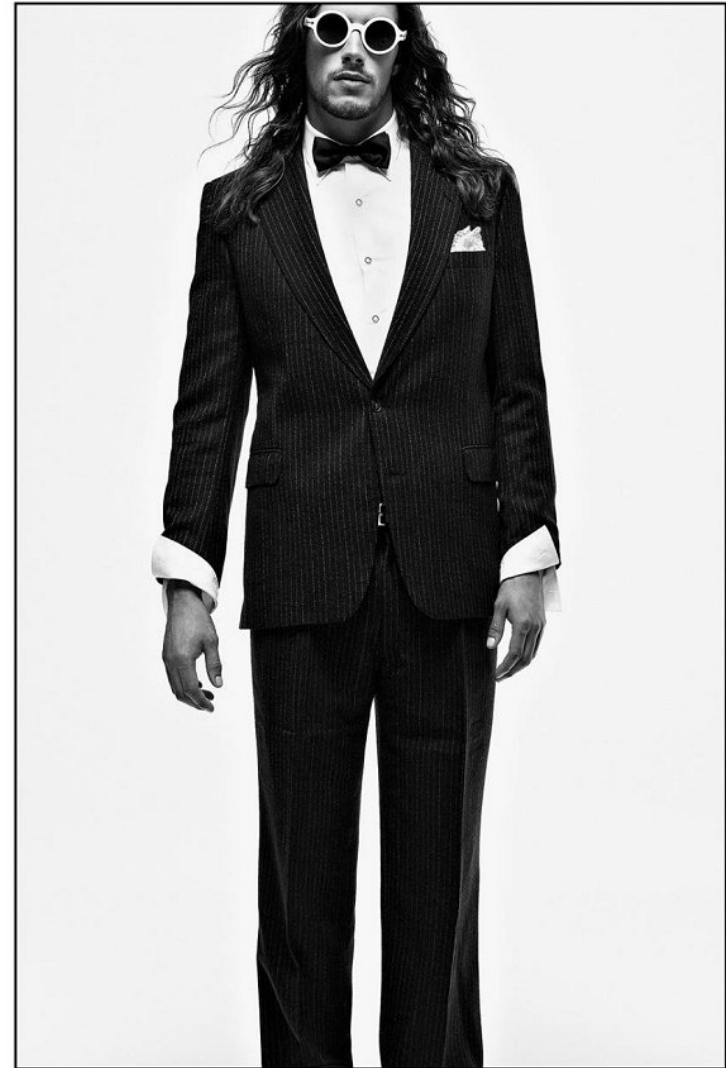

BOSS MODELS

CAPE TOWN

Height: 192cm Chest: 106cm Waist: 88cm Suit: 40 L Shoe: 11 UK Hair: Brown Eyes: Green