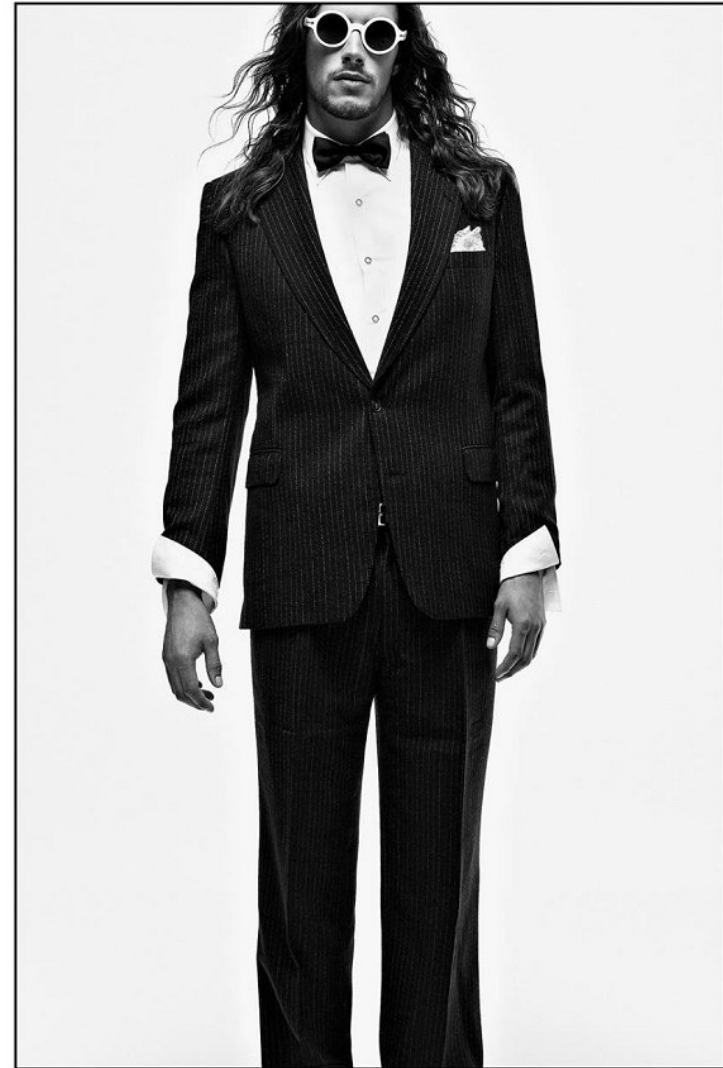

BOSS MODELS

CAPE TOWN

Height: 192cm Chest: 106cm Waist: 88cm Suit: 40 L Shoe: 11 UK Hair: Brown Eyes: Green