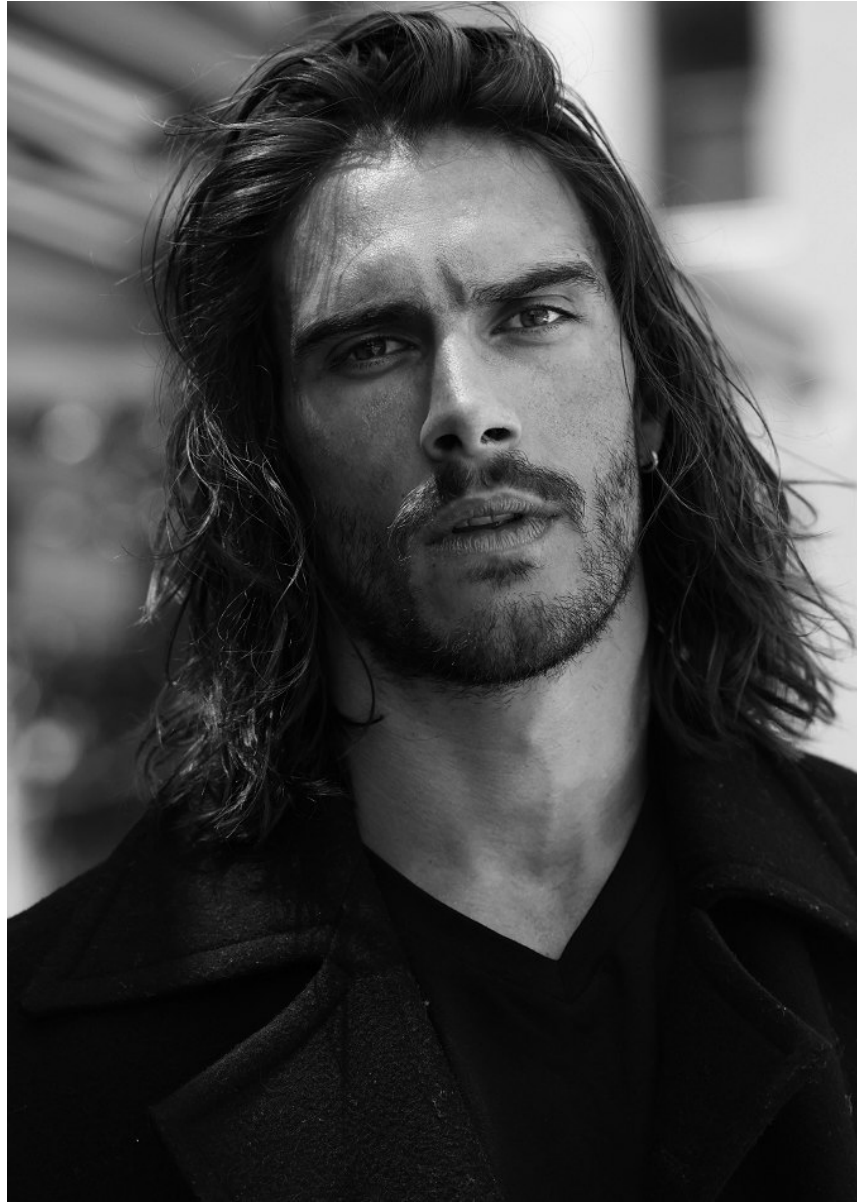

BOSS MODELS

CAPE TOWN

WIM DE KLERK

Height: 192cm Chest: 106cm Waist: 88cm Suit: 40 L Shoe: 11 UK Hair: Brown Eyes: Green

BOSS MODELS

CAPE TOWN

WIM DE KLERK

Height: 192cm Chest: 106cm Waist: 88cm Suit: 40 L Shoe: 11 UK Hair: Brown Eyes: Green

BOSS MODELS

CAPE TOWN

WIM DE KLERK

Height: 192cm Chest: 106cm Waist: 88cm Suit: 40 L Shoe: 11 UK Hair: Brown Eyes: Green

BOSS MODELS

CAPE TOWN

Dossier | MAN

64