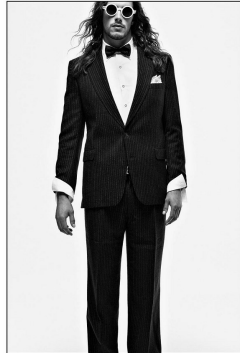

# BOSS MODELS

CAPE TOWN

WIM DE KLERK

Height: 192cm Chest: 106cm Waist: 88cm Suit: 40 L Shoe: 11 UK Hair: Brown Eyes: Green

# BOSS MODELS

CAPE TOWN