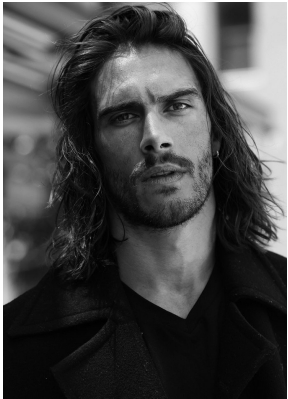

# BOSS MODELS

CAPE TOWN

WIM DE KLERK

Height: 192cm Chest: 106cm Waist: 88cm Suit: 40 L Shoe: 11 UK Hair: Brown Eyes: Green

# BOSS MODELS

CAPE TOWN