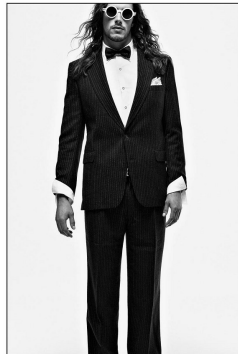

BOSS MODELS

CAPE TOWN

WIM DE KLERK

Height: 192cm Chest: 106cm Waist: 88cm Suit: 40 L Shoe: 11 UK Hair: Brown Eyes: Green

BOSS MODELS

CAPE TOWN

WIM DE KLERK

Height: 192cm Chest: 106cm Waist: 88cm Suit: 40 L Shoe: 11 UK Hair: Brown Eyes: Green

BOSS MODELS

CAPE TOWN

WIM DE KLERK

Height: 192cm Chest: 106cm Waist: 88cm Suit: 40 L Shoe: 11 UK Hair: Brown Eyes: Green