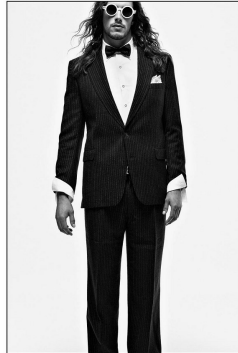

BOSS MODELS

CAPE TOWN

WIM DE KLERK

Height: 192cm Chest: 106cm Waist: 88cm Suit: 40 L Shoe: 11 UK Hair: Brown Eyes: Green

BOSS MODELS

CAPE TOWN

WIM DE KLERK

Height: 192cm Chest: 106cm Waist: 88cm Suit: 40 L Shoe: 11 UK Hair: Brown Eyes: Green

BOSS MODELS

CAPE TOWN

WIM DE KLERK

Height: 192cm Chest: 106cm Waist: 88cm Suit: 40 L Shoe: 11 UK Hair: Brown Eyes: Green