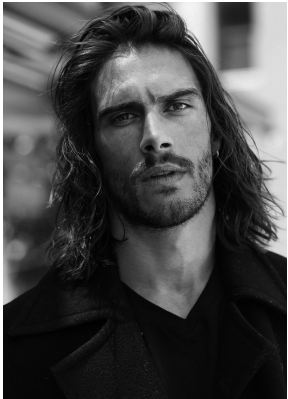

BOSS MODELS

CAPE TOWN

WIM DE KLERK

Height: 192cm Chest: 106cm Waist: 88cm Suit: 40 L Shoe: 11 UK Hair: Brown Eyes: Green

BOSS MODELS

CAPE TOWN

WIM DE KLERK

Height: 192cm Chest: 106cm Waist: 88cm Suit: 40 L Shoe: 11 UK Hair: Brown Eyes: Green

BOSS MODELS

CAPE TOWN

WIM DE KLERK

Height: 192cm Chest: 106cm Waist: 88cm Suit: 40 L Shoe: 11 UK Hair: Brown Eyes: Green