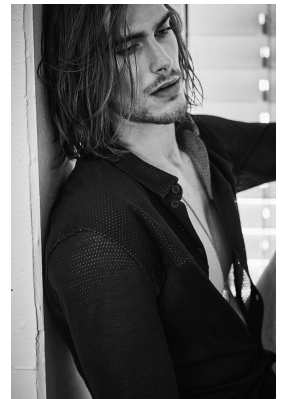

BOSS MODELS

CAPE TOWN

WIM DE KLERK

Height: 192cm Chest: 106cm Waist: 88cm Suit: 40 L Shoe: 11 UK Hair: Brown Eyes: Green

BOSS MODELS

CAPE TOWN

WIM DE KLERK

Height: 192cm Chest: 106cm Waist: 88cm Suit: 40 L Shoe: 11 UK Hair: Brown Eyes: Green

BOSS MODELS

CAPE TOWN

WIM DE KLERK

Height: 192cm Chest: 106cm Waist: 88cm Suit: 40 L Shoe: 11 UK Hair: Brown Eyes: Green