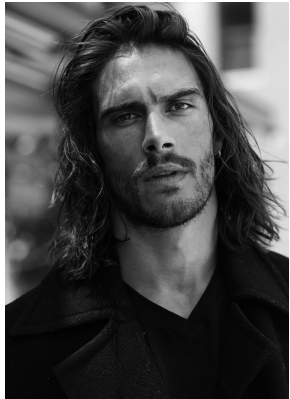

BOSS MODELS

CAPE TOWN

WIM DE KLERK

Height: 192cm Chest: 106cm Waist: 88cm Suit: 40 L Shoe: 11 UK Hair: Brown Eyes: Green

BOSS MODELS

CAPE TOWN

WIM DE KLERK

Height: 192cm Chest: 106cm Waist: 88cm Suit: 40 L Shoe: 11 UK Hair: Brown Eyes: Green

BOSS MODELS

CAPE TOWN

WIM DE KLERK

Height: 192cm Chest: 106cm Waist: 88cm Suit: 40 L Shoe: 11 UK Hair: Brown Eyes: Green