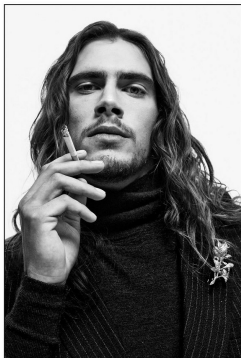

# BOSS MODELS

CAPE TOWN

WIM DE KLERK

Height: 192cm Chest: 106cm Waist: 88cm Suit: 40 L Shoe: 11 UK Hair: Brown Eyes: Green

# BOSS MODELS

CAPE TOWN