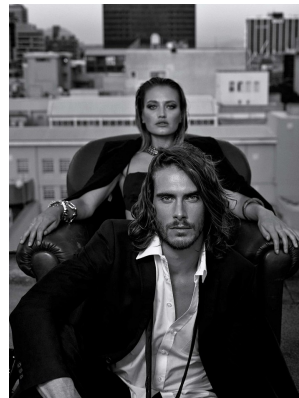

BOSS MODELS

CAPE TOWN

WIM DE KLERK

Height: 192cm Chest: 106cm Waist: 88cm Suit: 40 L Shoe: 11 UK Hair: Brown Eyes: Green

BOSS MODELS

CAPE TOWN

WIM DE KLERK

Height: 192cm Chest: 106cm Waist: 88cm Suit: 40 L Shoe: 11 UK Hair: Brown Eyes: Green

BOSS MODELS

CAPE TOWN

WIM DE KLERK

Height: 192cm Chest: 106cm Waist: 88cm Suit: 40 L Shoe: 11 UK Hair: Brown Eyes: Green