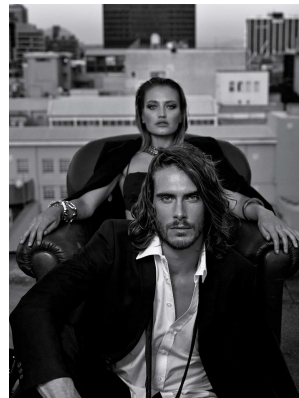

# BOSS MODELS

CAPE TOWN

WIM DE KLERK

Height: 192cm Chest: 106cm Waist: 88cm Suit: 40 L Shoe: 11 UK Hair: Brown Eyes: Green

# BOSS MODELS

CAPE TOWN