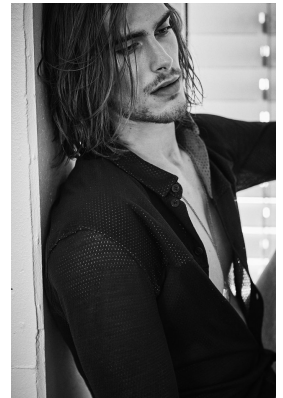

# BOSS MODELS

CAPE TOWN

WIM DE KLERK

Height: 192cm Chest: 106cm Waist: 88cm Suit: 40 L Shoe: 11 UK Hair: Brown Eyes: Green

# BOSS MODELS

CAPE TOWN