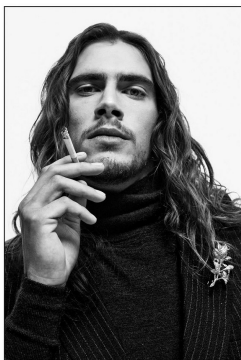

BOSS MODELS

CAPE TOWN

WIM DE KLERK

Height: 192cm Chest: 106cm Waist: 88cm Suit: 40 L Shoe: 11 UK Hair: Brown Eyes: Green

BOSS MODELS

CAPE TOWN

WIM DE KLERK

Height: 192cm Chest: 106cm Waist: 88cm Suit: 40 L Shoe: 11 UK Hair: Brown Eyes: Green

BOSS MODELS

CAPE TOWN

WIM DE KLERK

Height: 192cm Chest: 106cm Waist: 88cm Suit: 40 L Shoe: 11 UK Hair: Brown Eyes: Green