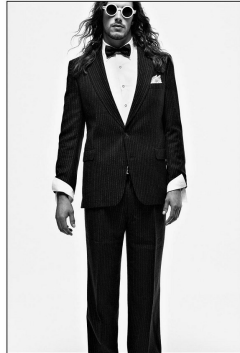

BOSS MODELS

CAPE TOWN

WIM DE KLERK

Height: 192cm Chest: 106cm Waist: 88cm Suit: 40 L Shoe: 11 UK Hair: Brown Eyes: Green

BOSS MODELS

CAPE TOWN

WIM DE KLERK

Height: 192cm Chest: 106cm Waist: 88cm Suit: 40 L Shoe: 11 UK Hair: Brown Eyes: Green

BOSS MODELS

CAPE TOWN

WIM DE KLERK

Height: 192cm Chest: 106cm Waist: 88cm Suit: 40 L Shoe: 11 UK Hair: Brown Eyes: Green