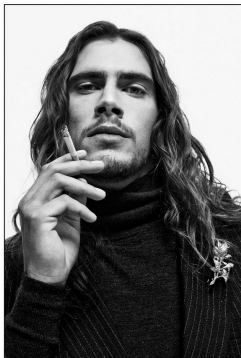

BOSS MODELS

CAPE TOWN

WIM DE KLERK

Height: 192cm Chest: 106cm Waist: 88cm Suit: 40 L Shoe: 11 UK Hair: Brown Eyes: Green

BOSS MODELS

CAPE TOWN

WIM DE KLERK

Height: 192cm Chest: 106cm Waist: 88cm Suit: 40 L Shoe: 11 UK Hair: Brown Eyes: Green

BOSS MODELS

CAPE TOWN

WIM DE KLERK

Height: 192cm Chest: 106cm Waist: 88cm Suit: 40 L Shoe: 11 UK Hair: Brown Eyes: Green