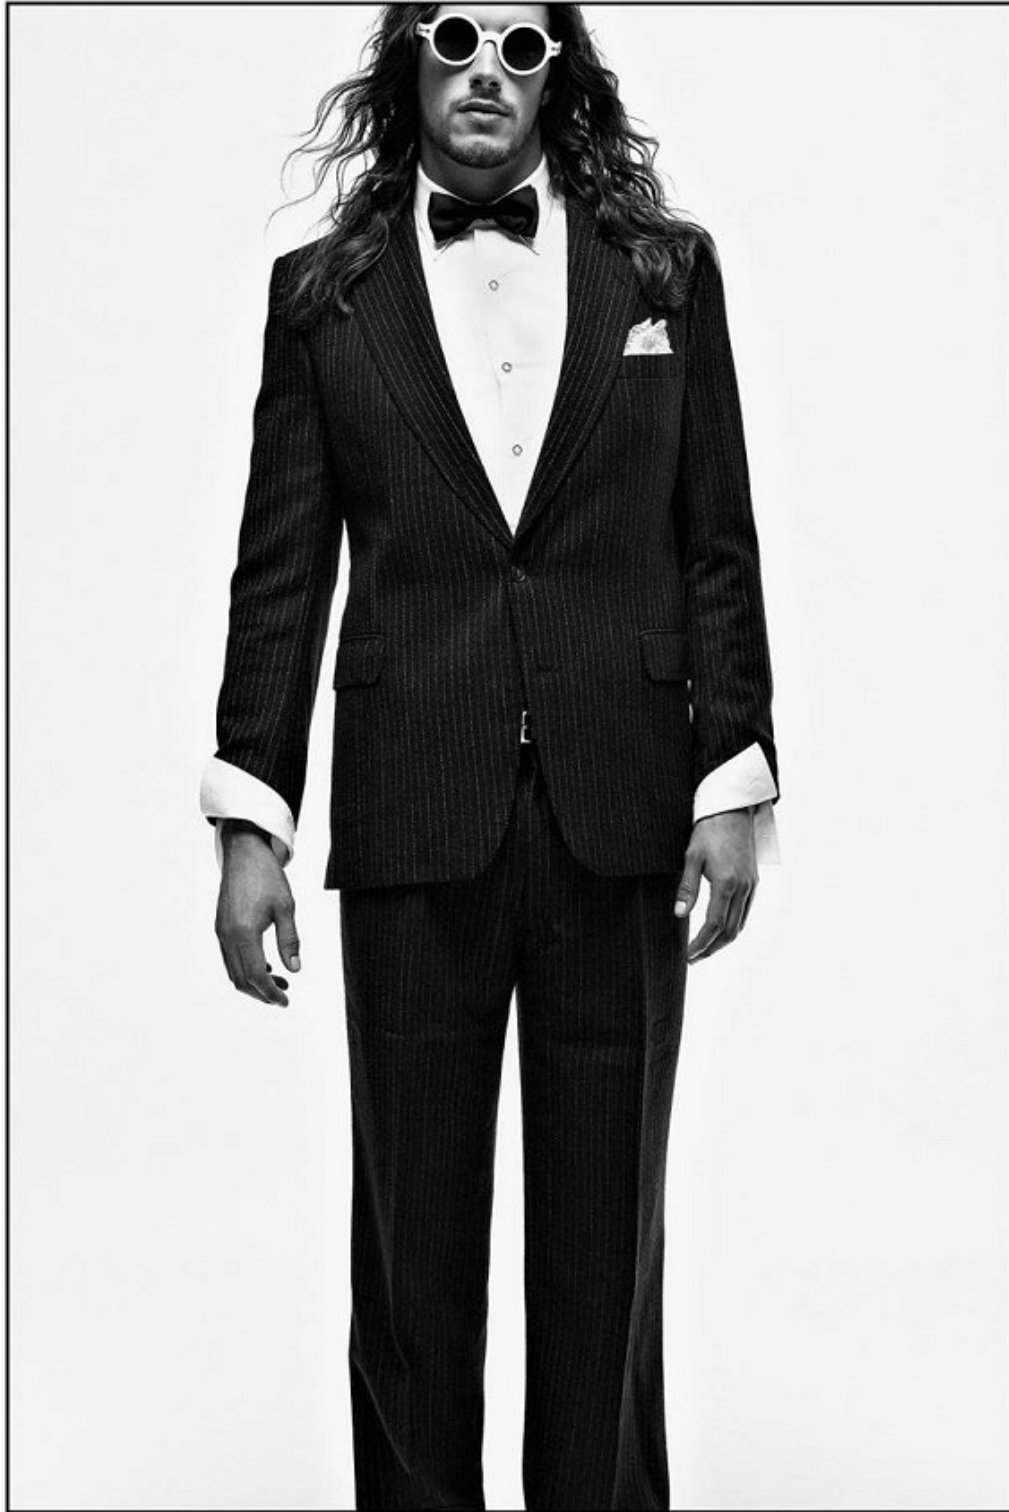

BOSS MODELS

CAPE TOWN

WIM DE KLERK

Height: 192cm Chest: 106cm Waist: 88cm Suit: 40 L Shoe: 11 UK Hair: Brown Eyes: Green

BOSS MODELS

CAPE TOWN

WIM DE KLERK

Height: 192cm Chest: 106cm Waist: 88cm Suit: 40 L Shoe: 11 UK Hair: Brown Eyes: Green