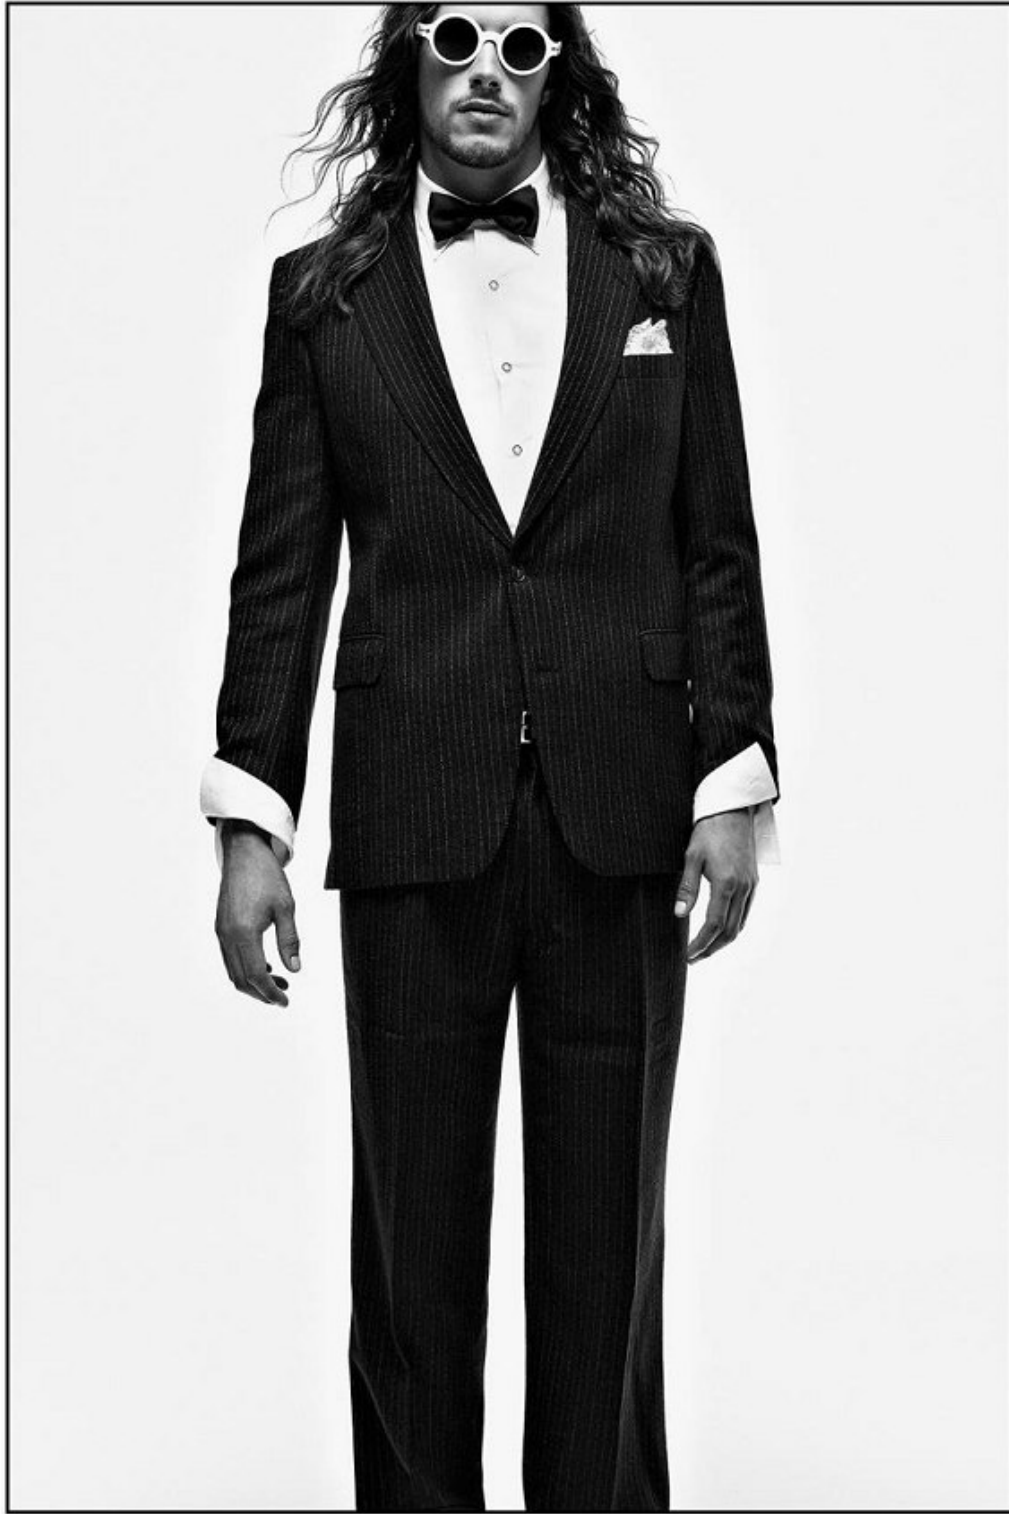

BOSS MODELS

CAPE TOWN

WIM DE KLERK

Height: 192cm Chest: 106cm Waist: 88cm Suit: 40 L Shoe: 11 UK Hair: Brown Eyes: Green

BOSS MODELS

CAPE TOWN

WIM DE KLERK

Height: 192cm Chest: 106cm Waist: 88cm Suit: 40 L Shoe: 11 UK Hair: Brown Eyes: Green