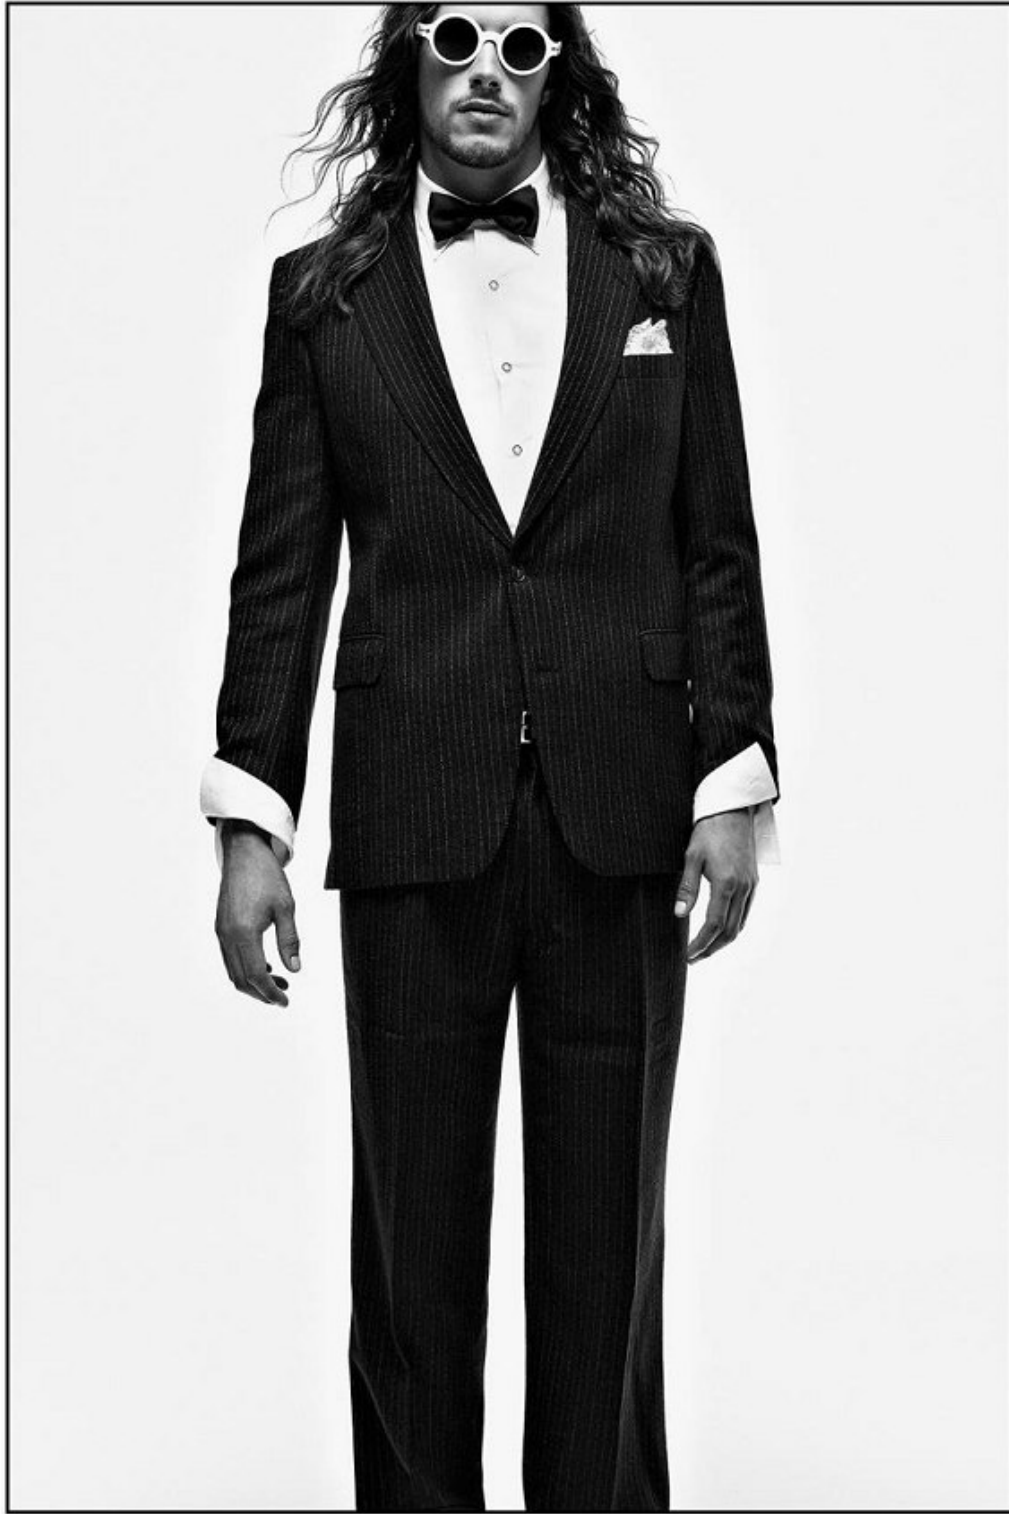

WIM DE KLERK

BOSS MODELS

CAPE TOWN

Height: 192cm Chest: 106cm Waist: 88cm Suit: 40 L Shoe: 11 UK Hair: Brown Eyes: Green