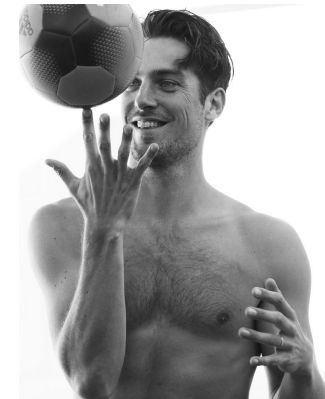

# BOSS MODELS

CAPE TOWN

JONAS ROSENBAUER

Height: 187cm Chest: 99cm Waist: 81cm Suit: 40 L Shoe: 10 UK Hair: Brown Eyes: Blue

# BOSS MODELS

CAPE TOWN

## JONAS ROSENBAUER

Height: 187cm Chest: 99cm Waist: 81cm Suit: 40 L Shoe: 10 UK Hair: Brown Eyes: Blue