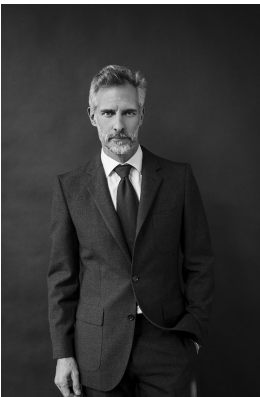

# BOSS MODELS

CAPE TOWN

TRENER

## BEN SHAUL

Height: 183cm Chest: 99cm Waist: 81cm Suit: 40 R Shoe: 11.5 UK Hair: Brown Eyes: Green