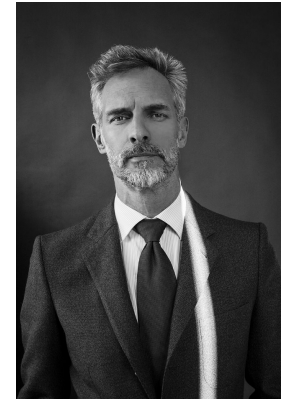

BOSS MODELS

CAPE TOWN

BEN SHAUL

Height: 183cm Chest: 99cm Waist: 81cm Suit: 40 R Shoe: 11.5 UK Hair: Brown Eyes: Green