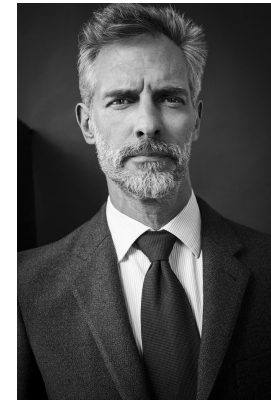

# BOSS MODELS

CAPE TOWN

TRENER

## BEN SHAUL

Height: 183cm Chest: 99cm Waist: 81cm Suit: 40 R Shoe: 11.5 UK Hair: Brown Eyes: Green