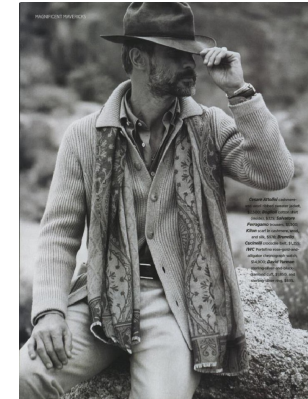

BOSS MODELS

CAPE TOWN

TRENER

BEN SHAUL

Height: 183cm Chest: 99cm Waist: 81cm Suit: 40 R Shoe: 11.5 UK Hair: Brown Eyes: Green