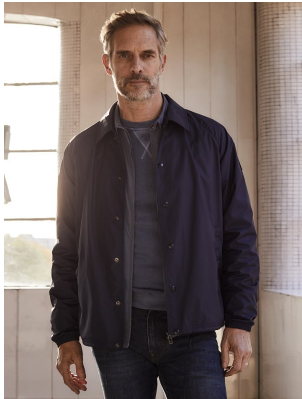

# BOSS MODELS

CAPE TOWN

TRENER

## BEN SHAUL

Height: 183cm Chest: 99cm Waist: 81cm Suit: 40 R Shoe: 11.5 UK Hair: Brown Eyes: Green