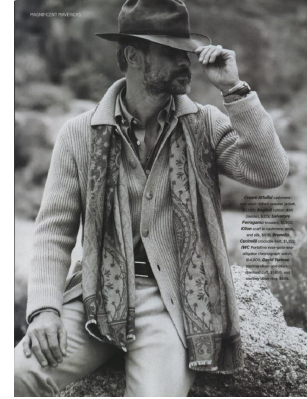

# BOSS MODELS

CAPE TOWN

BEN SHAUL

Height: 183cm Chest: 99cm Waist: 81cm Suit: 40 R Shoe: 11.5 UK Hair: Brown Eyes: Green

# BOSS MODELS

CAPE TOWN