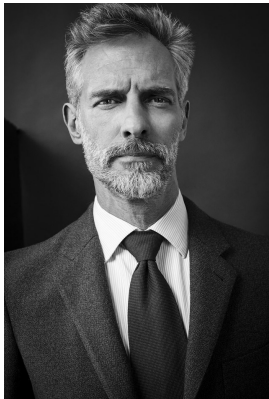

# BOSS MODELS

CAPE TOWN

BEN SHAUL

Height: 183cm Chest: 99cm Waist: 81cm Suit: 40 R Shoe: 11.5 UK Hair: Brown Eyes: Green

# BOSS MODELS

CAPE TOWN