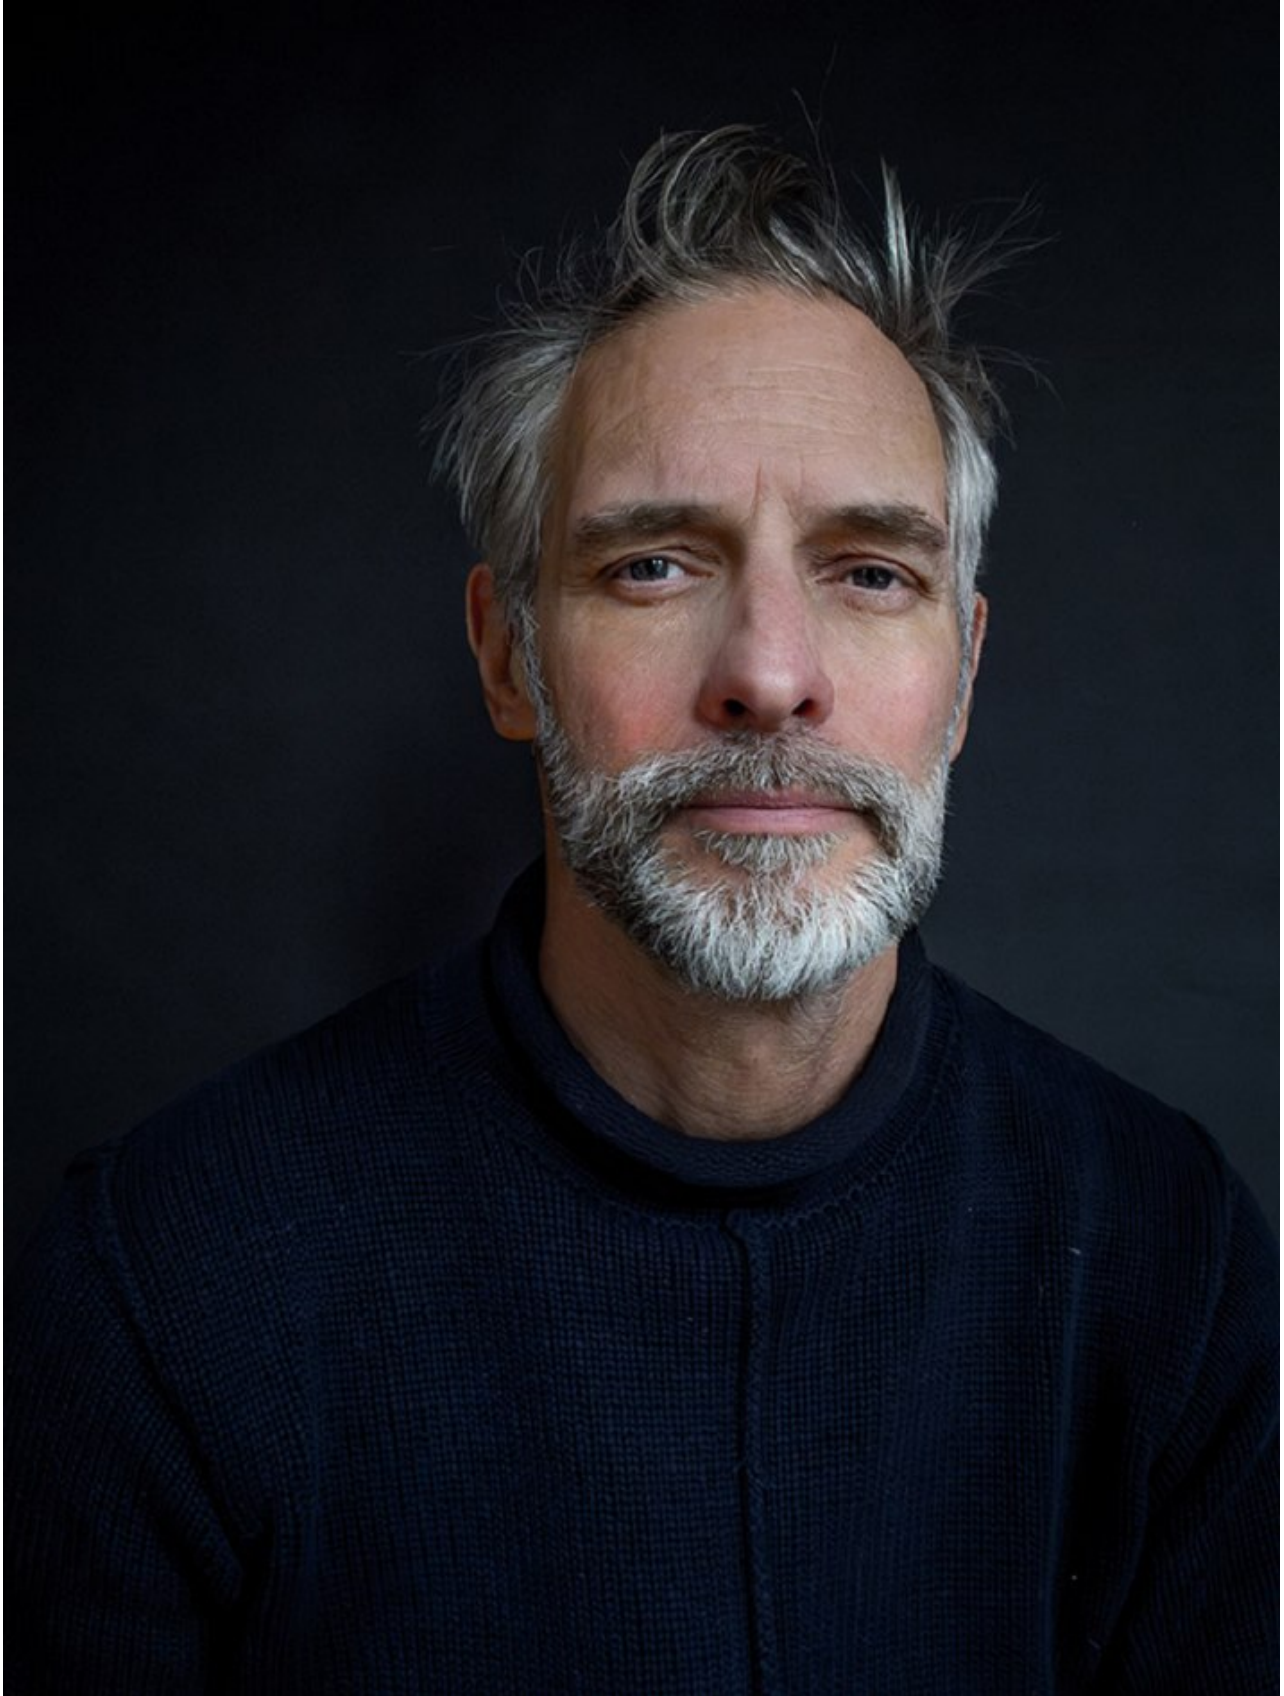

# BOSS MODELS

CAPE TOWN

**BEN SHAUL**

Height: 183cm Chest: 99cm Waist: 81cm Suit: 40 R Shoe: 11.5 UK Hair: Brown Eyes: Green