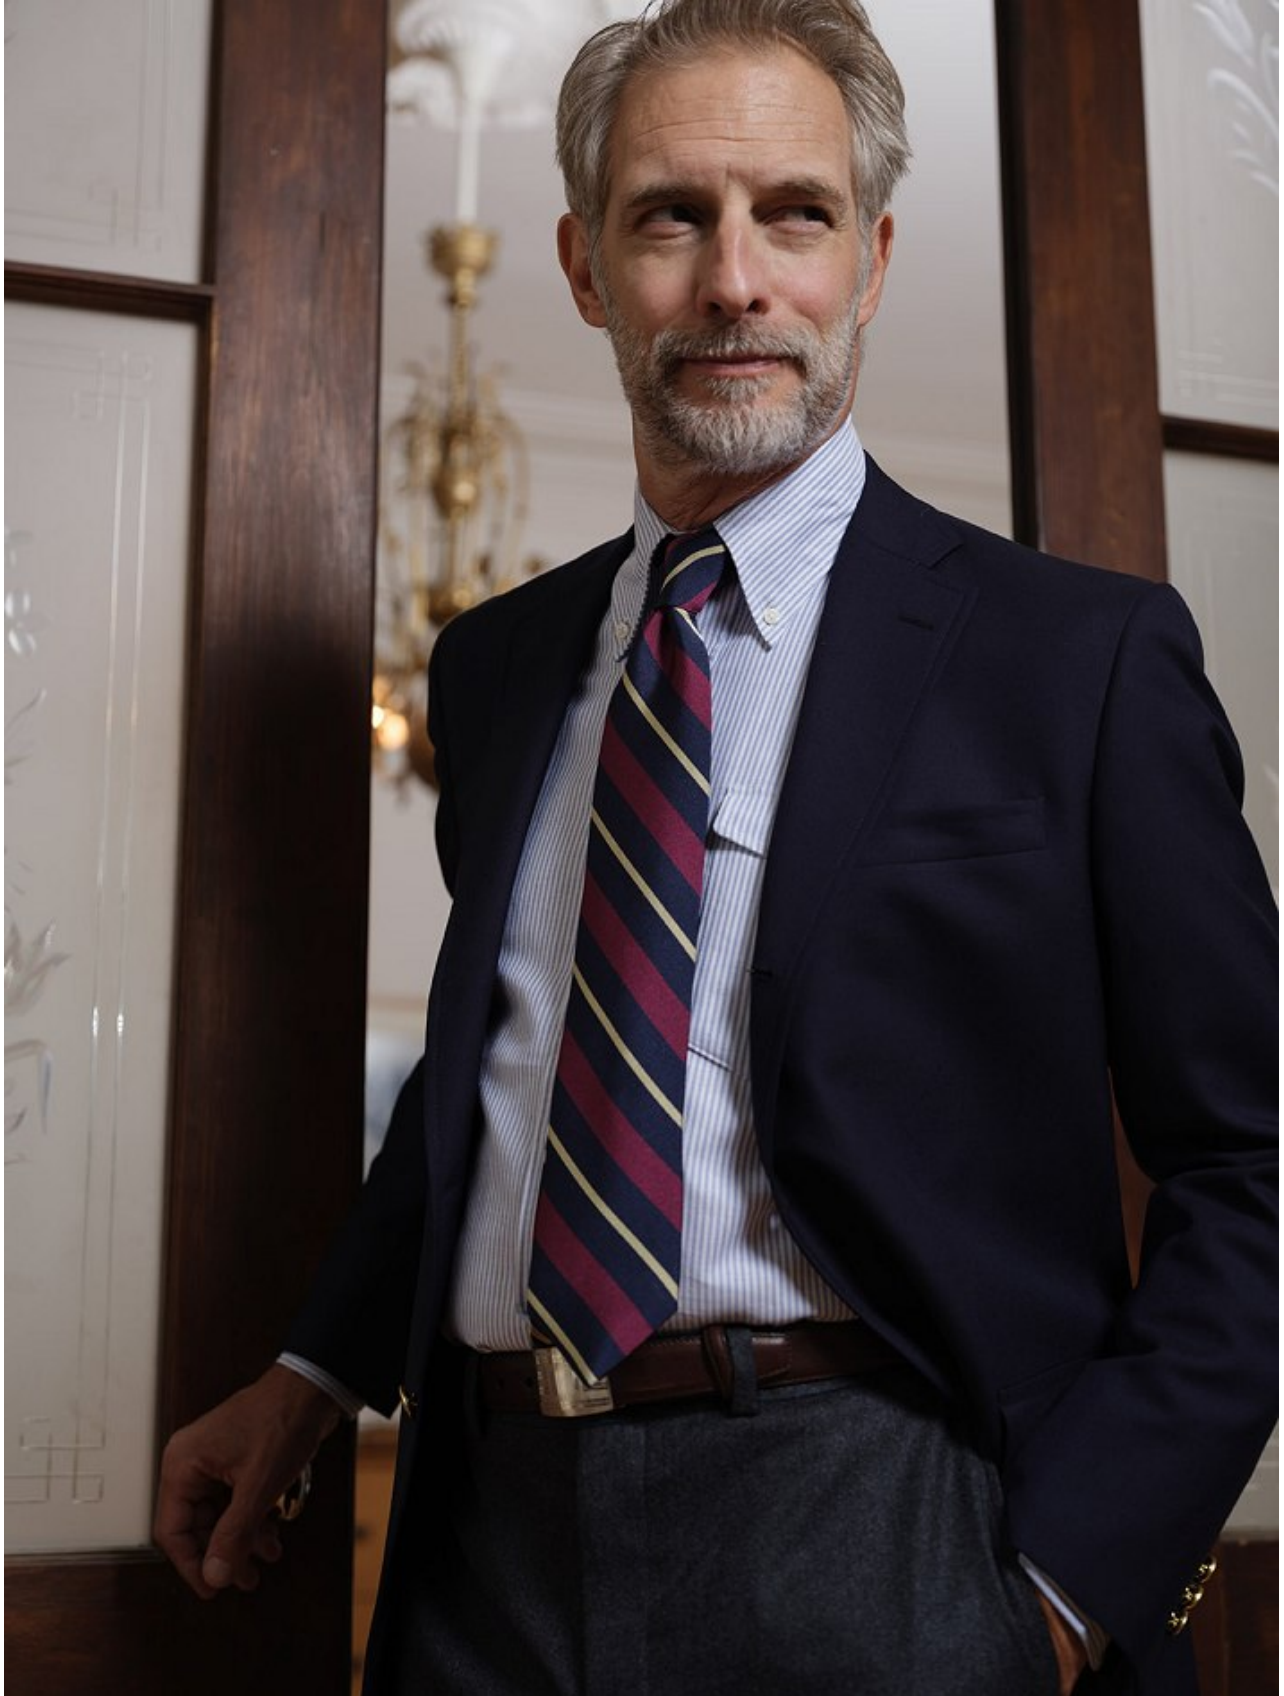

BOSS MODELS

CAPE TOWN

Height: 183cm Chest: 99cm Waist: 81cm Suit: 40 R Shoe: 11.5 UK Hair: Brown Eyes: Green