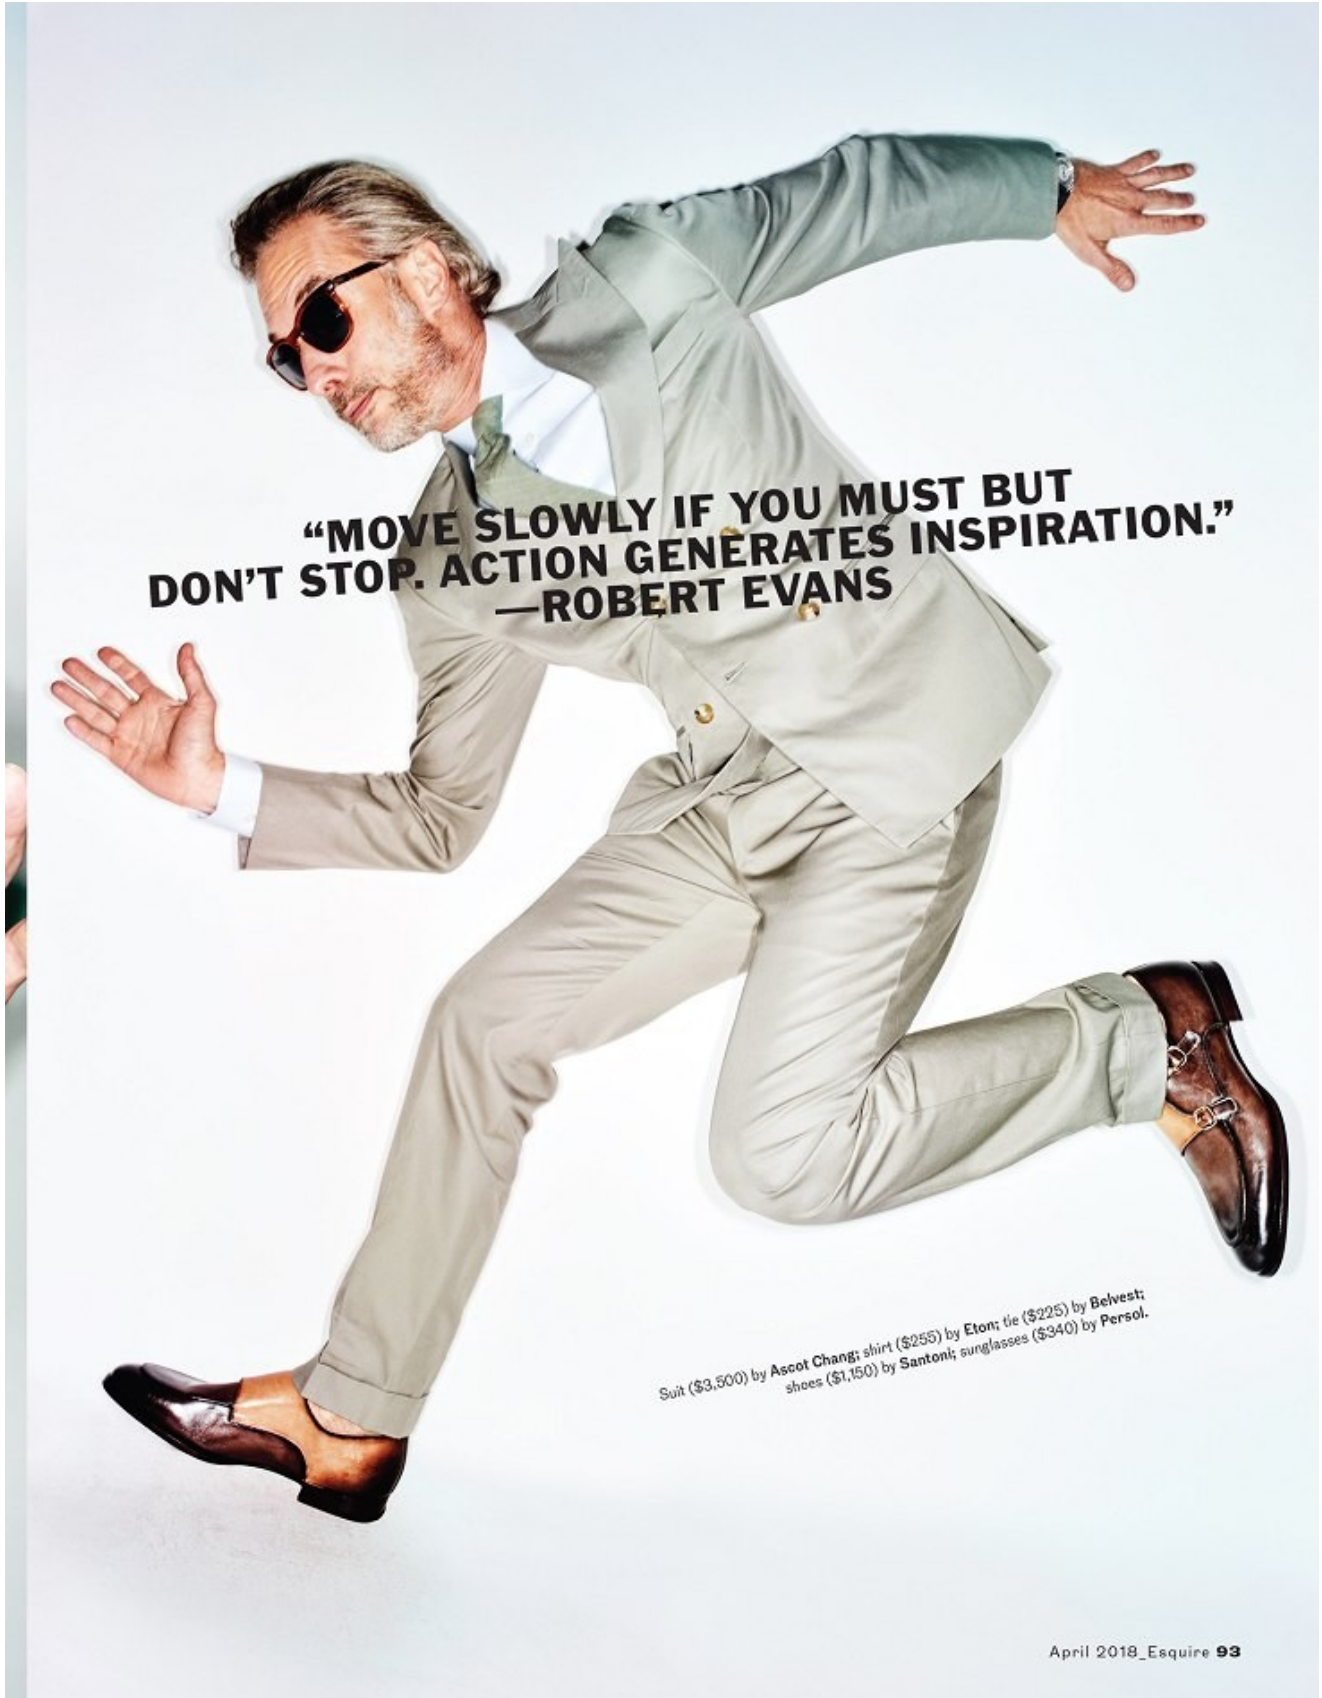

# BOSS MODELS

CAPE TOWN

**“MOVE SLOWLY IF YOU MUST BUT  
DON'T STOP. ACTION GENERATES INSPIRATION.”  
—ROBERT EVANS**

Suit (\$3,500) by **Ascot Chang**; shirt (\$255) by **Eton**; tie (\$225) by **Belvest**;  
shoes (\$1,150) by **Santoni**; sunglasses (\$340) by **Persol**.