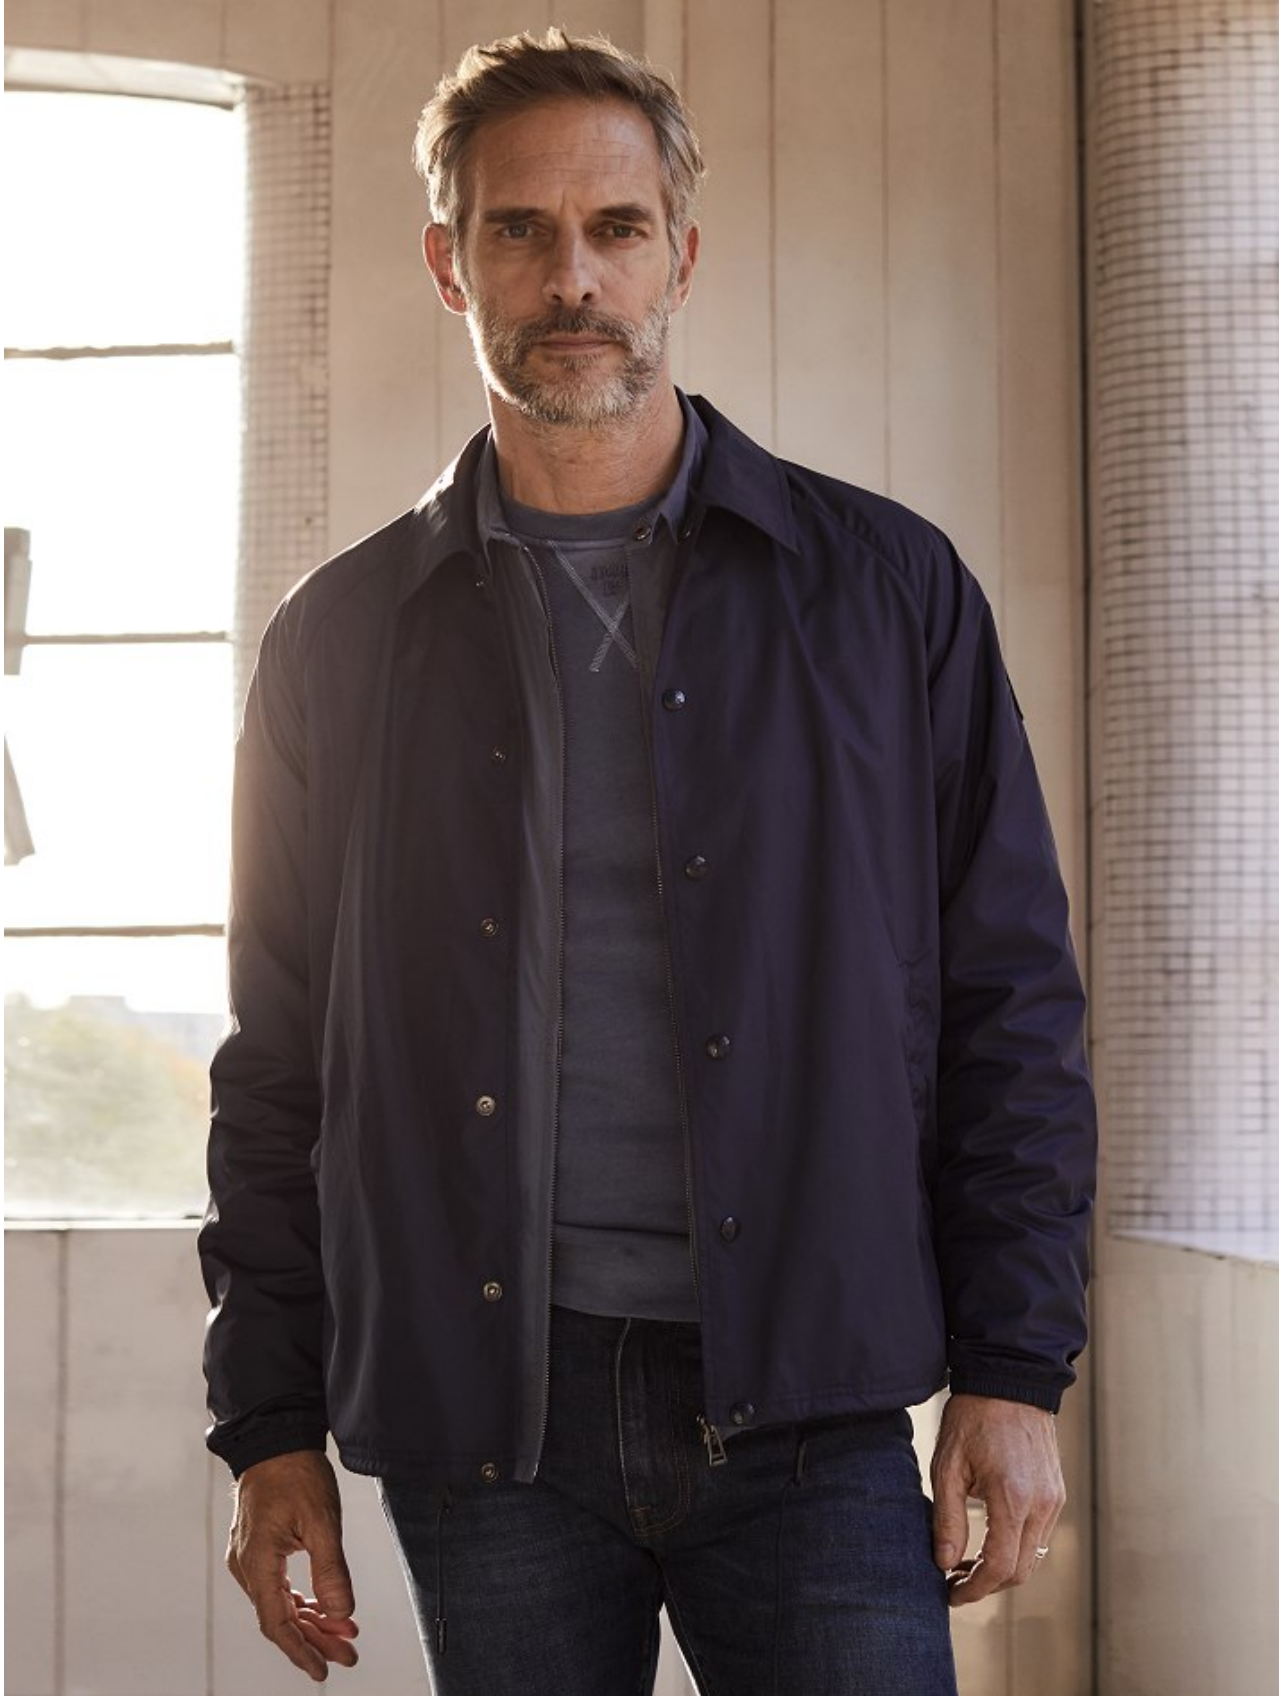

BEN SHAUL

BOSS MODELS

CAPE TOWN

Height: 183cm Chest: 99cm Waist: 81cm Suit: 40 R Shoe: 11.5 UK Hair: Brown Eyes: Green