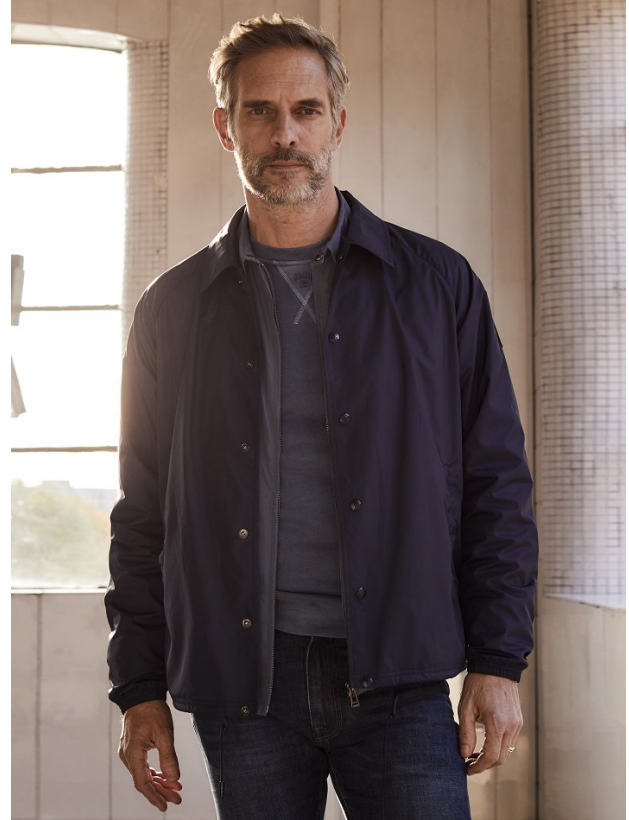

BOSS MODELS

CAPE TOWN

BEN SHAUL

Height: 183cm Chest: 99cm Waist: 81cm Suit: 40 R Shoe: 11.5 UK Hair: Brown Eyes: Green