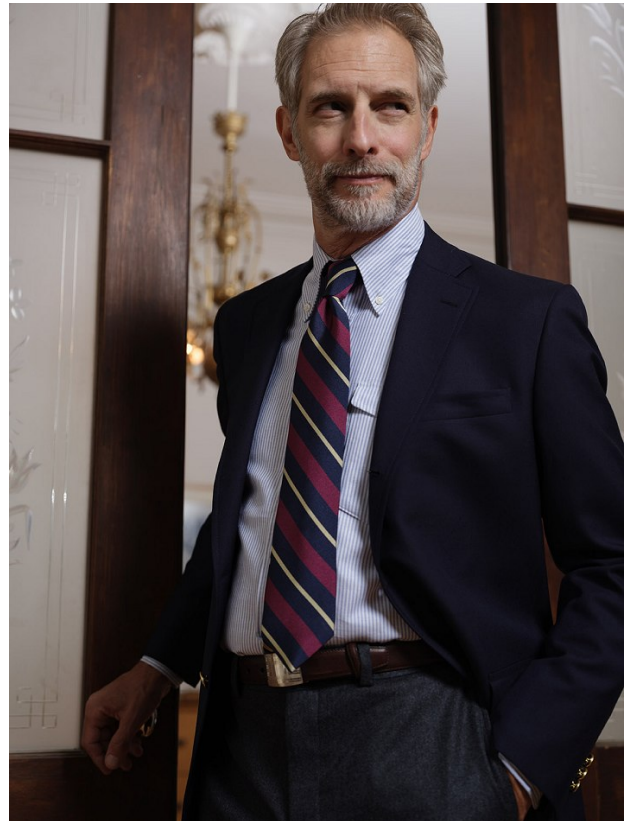

BOSS MODELS

CAPE TOWN

TRENERY

BEN SHAUL

Height: 183cm Chest: 99cm Waist: 81cm Suit: 40 R Shoe: 11.5 UK Hair: Brown Eyes: Green