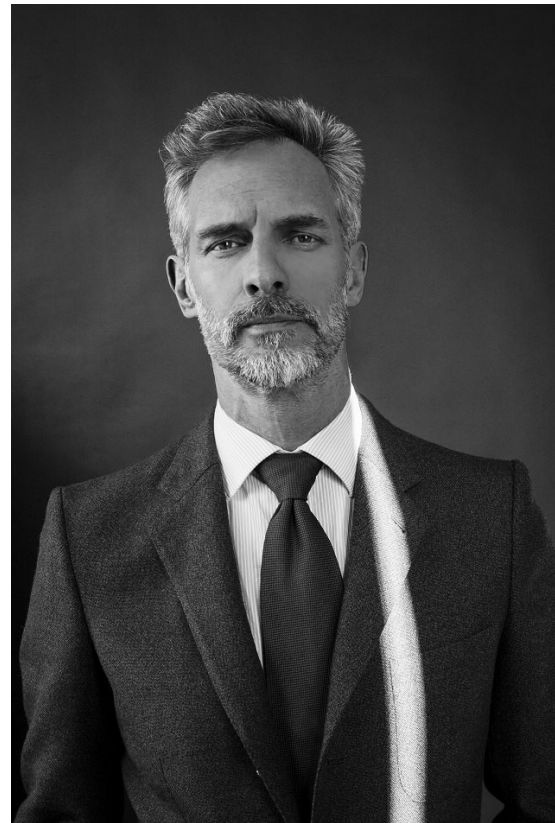

BEN SHAUL

Height: 183cm Chest: 99cm Waist: 81cm Suit: 40 R Shoe: 11.5 UK Hair: Brown Eyes: Green