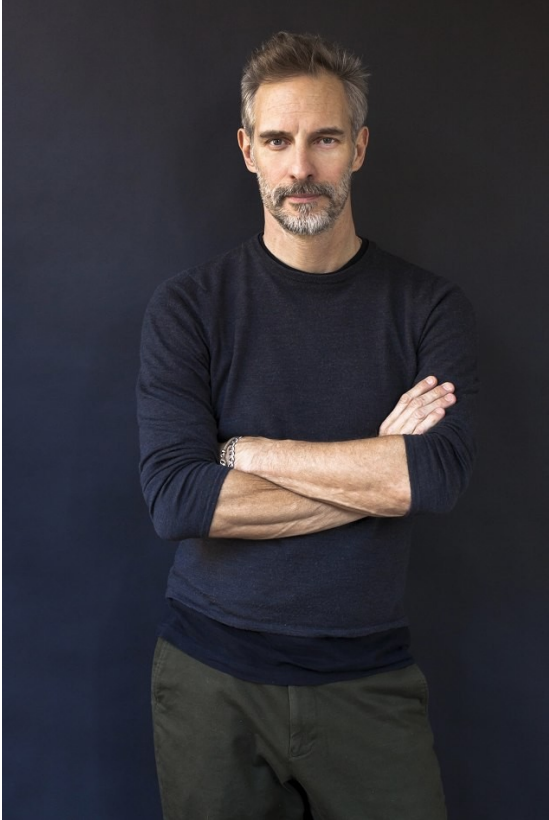

# BOSS MODELS

CAPE TOWN

## BEN SHAUL

Height: 183cm Chest: 99cm Waist: 81cm Suit: 40 R Shoe: 11.5 UK Hair: Brown Eyes: Green