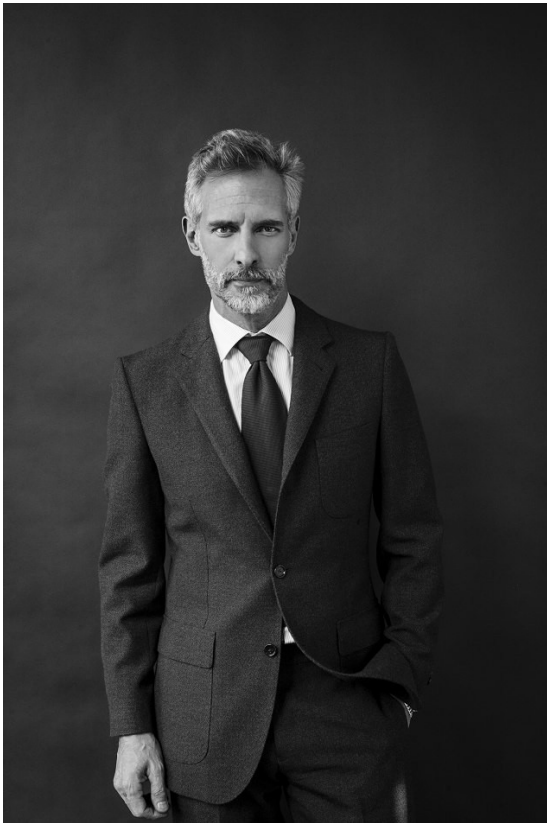

BOSS MODELS

CAPE TOWN

BEN SHAUL

Height: 183cm Chest: 99cm Waist: 81cm Suit: 40 R Shoe: 11.5 UK Hair: Brown Eyes: Green