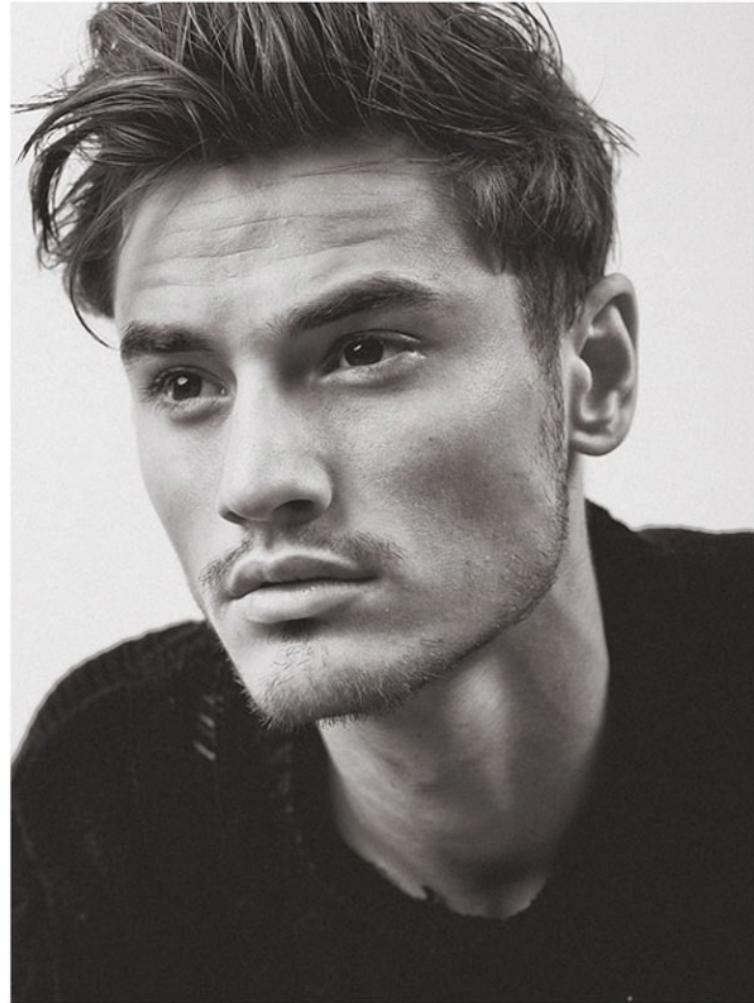

# BOSS MODELS

CAPE TOWN

JONAS KAUTENBURGER

Height: 184cm Chest: 98cm Waist: 78cm Suit: 38 R Shoe: 9 UK Hair: Brown Eyes: Brown