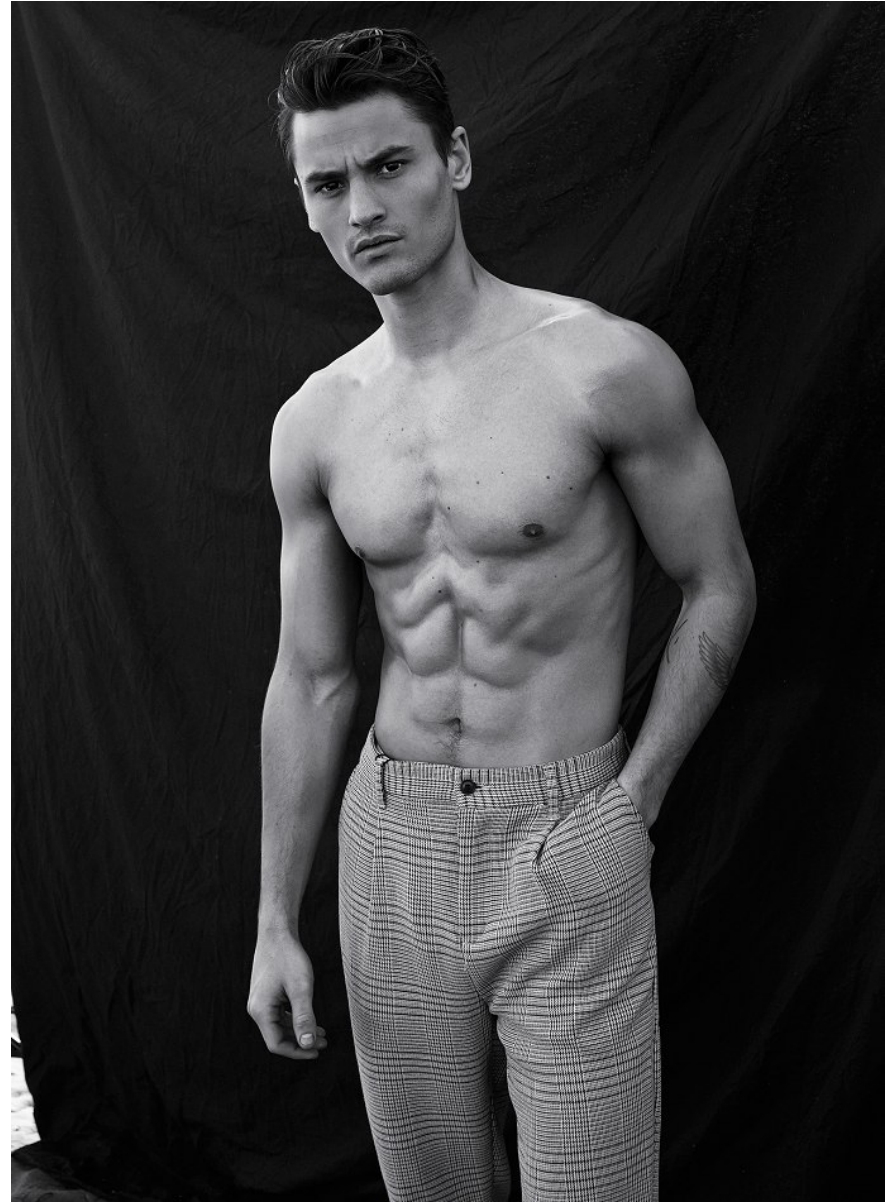

BOSS MODELS

CAPE TOWN

JONAS KAUTENBURGER

Height: 184cm Chest: 98cm Waist: 78cm Suit: 38 R Shoe: 9 UK Hair: Brown Eyes: Brown