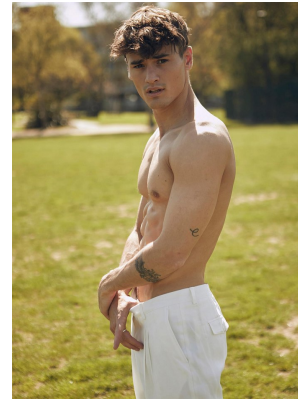

BOSS MODELS

CAPE TOWN

JONAS KAUTENBURGER

Height: 184cm Chest: 98cm Waist: 78cm Suit: 38 R Shoe: 9 UK Hair: Brown Eyes: Brown

BOSS MODELS

CAPE TOWN

JONAS KAUTENBURGER

Height: 184cm Chest: 98cm Waist: 78cm Suit: 38 R Shoe: 9 UK Hair: Brown Eyes: Brown

BOSS MODELS

CAPE TOWN

JONAS KAUTENBURGER

Height: 184cm Chest: 98cm Waist: 78cm Suit: 38 R Shoe: 9 UK Hair: Brown Eyes: Brown