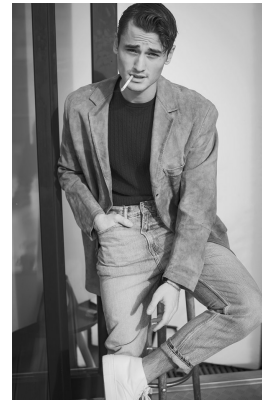

BOSS MODELS

CAPE TOWN

JONAS KAUTENBURGER

Height: 184cm Chest: 98cm Waist: 78cm Suit: 38 R Shoe: 9 UK Hair: Brown Eyes: Brown

BOSS MODELS

CAPE TOWN

JONAS KAUTENBURGER

Height: 184cm Chest: 98cm Waist: 78cm Suit: 38 R Shoe: 9 UK Hair: Brown Eyes: Brown

BOSS MODELS

CAPE TOWN

JONAS KAUTENBURGER

Height: 184cm Chest: 98cm Waist: 78cm Suit: 38 R Shoe: 9 UK Hair: Brown Eyes: Brown