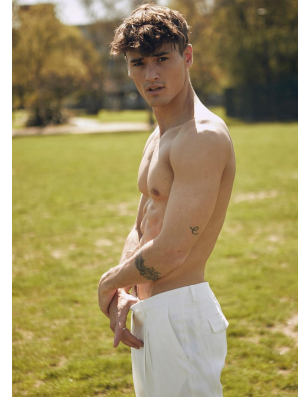

BOSS MODELS

CAPE TOWN

JONAS KAUTENBURGER

Height: 184cm Chest: 98cm Waist: 78cm Suit: 38 R Shoe: 9 UK Hair: Brown Eyes: Brown

BOSS MODELS

CAPE TOWN

JONAS KAUTENBURGER

Height: 184cm Chest: 98cm Waist: 78cm Suit: 38 R Shoe: 9 UK Hair: Brown Eyes: Brown

BOSS MODELS

CAPE TOWN

JONAS KAUTENBURGER

Height: 184cm Chest: 98cm Waist: 78cm Suit: 38 R Shoe: 9 UK Hair: Brown Eyes: Brown