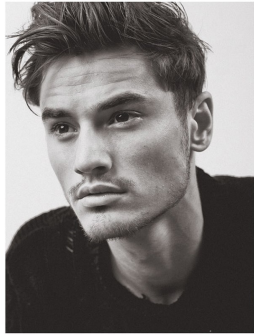

BOSS MODELS

CAPE TOWN

JONAS KAUTENBURGER

Height: 184cm Chest: 98cm Waist: 78cm Suit: 38 R Shoe: 9 UK Hair: Brown Eyes: Brown

BOSS MODELS

CAPE TOWN

JONAS KAUTENBURGER

Height: 184cm Chest: 98cm Waist: 78cm Suit: 38 R Shoe: 9 UK Hair: Brown Eyes: Brown

BOSS MODELS

CAPE TOWN

JONAS KAUTENBURGER

Height: 184cm Chest: 98cm Waist: 78cm Suit: 38 R Shoe: 9 UK Hair: Brown Eyes: Brown