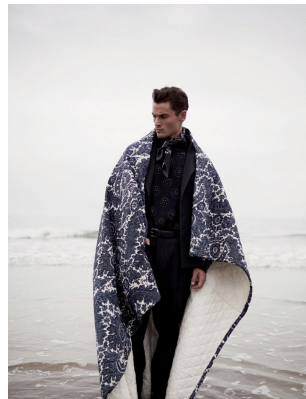

BOSS MODELS

CAPE TOWN

JONAS KAUTENBURGER

Height: 184cm Chest: 98cm Waist: 78cm Suit: 38 R Shoe: 9 UK Hair: Brown Eyes: Brown

BOSS MODELS

CAPE TOWN

JONAS KAUTENBURGER

Height: 184cm Chest: 98cm Waist: 78cm Suit: 38 R Shoe: 9 UK Hair: Brown Eyes: Brown

BOSS MODELS

CAPE TOWN

JONAS KAUTENBURGER

Height: 184cm Chest: 98cm Waist: 78cm Suit: 38 R Shoe: 9 UK Hair: Brown Eyes: Brown