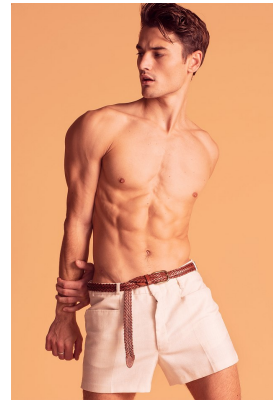

BOSS MODELS

CAPE TOWN

JONAS KAUTENBURGER

Height: 184cm Chest: 98cm Waist: 78cm Suit: 38 R Shoe: 9 UK Hair: Brown Eyes: Brown

BOSS MODELS

CAPE TOWN

JONAS KAUTENBURGER

Height: 184cm Chest: 98cm Waist: 78cm Suit: 38 R Shoe: 9 UK Hair: Brown Eyes: Brown

BOSS MODELS

CAPE TOWN

JONAS KAUTENBURGER

Height: 184cm Chest: 98cm Waist: 78cm Suit: 38 R Shoe: 9 UK Hair: Brown Eyes: Brown