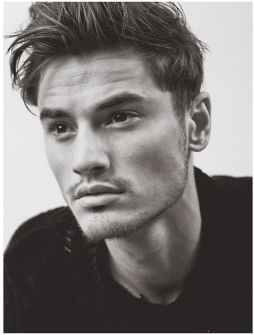

BOSS MODELS

CAPE TOWN

JONAS KAUTENBURGER

Height: 184cm Chest: 98cm Waist: 78cm Suit: 38 R Shoe: 9 UK Hair: Brown Eyes: Brown

BOSS MODELS

CAPE TOWN

JONAS KAUTENBURGER

Height: 184cm Chest: 98cm Waist: 78cm Suit: 38 R Shoe: 9 UK Hair: Brown Eyes: Brown

BOSS MODELS

CAPE TOWN

JONAS KAUTENBURGER

Height: 184cm Chest: 98cm Waist: 78cm Suit: 38 R Shoe: 9 UK Hair: Brown Eyes: Brown