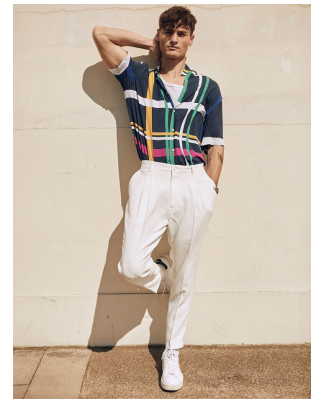

BOSS MODELS

CAPE TOWN

JONAS KAUTENBURGER

Height: 184cm Chest: 98cm Waist: 78cm Suit: 38 R Shoe: 9 UK Hair: Brown Eyes: Brown

BOSS MODELS

CAPE TOWN

JONAS KAUTENBURGER

Height: 184cm Chest: 98cm Waist: 78cm Suit: 38 R Shoe: 9 UK Hair: Brown Eyes: Brown

BOSS MODELS

CAPE TOWN

JONAS KAUTENBURGER

Height: 184cm Chest: 98cm Waist: 78cm Suit: 38 R Shoe: 9 UK Hair: Brown Eyes: Brown