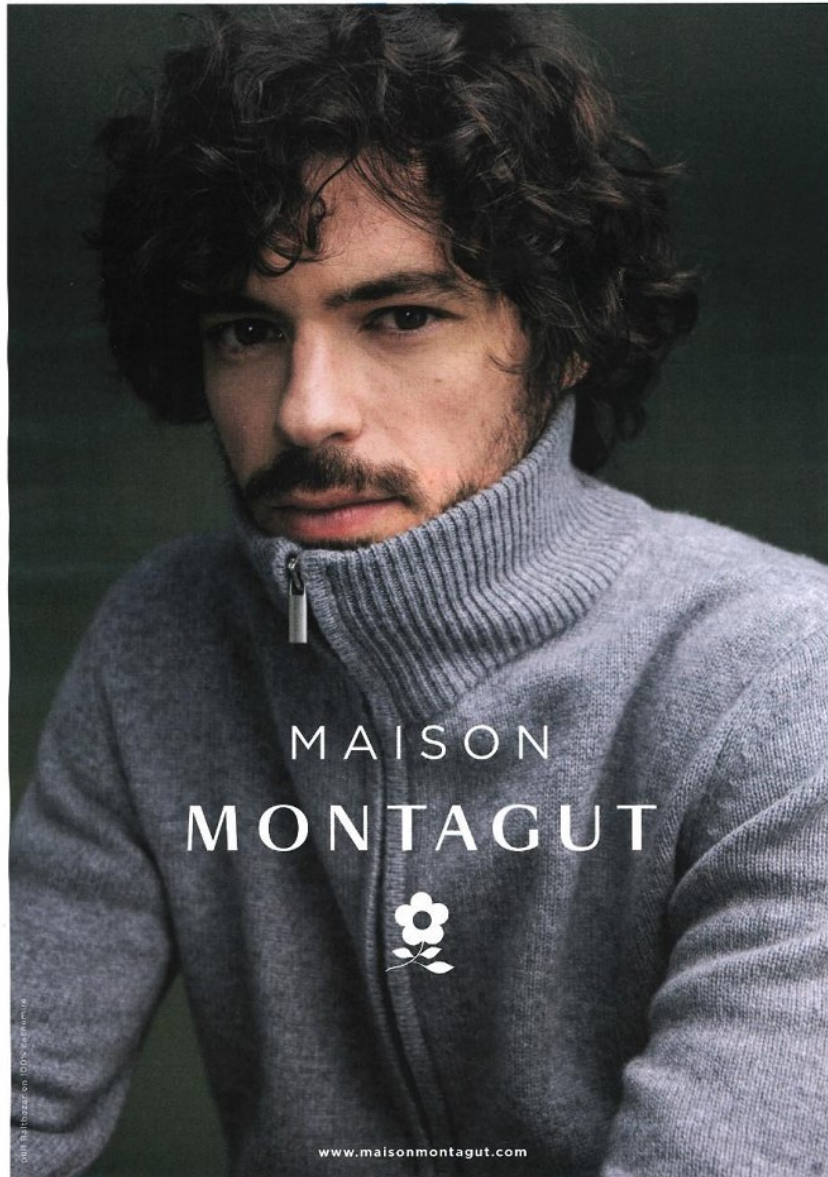

BOSS MODELS

CAPE TOWN

NICOLAS BAISIN

Height: 181cm Chest: 97cm Waist: 77cm Suit: 38 R Shoe: 9.5 UK Hair: Dark Brown Eyes: Hazel

BOSS MODELS

CAPE TOWN

NICOLAS BAISIN

Height: 181cm Chest: 97cm Waist: 77cm Suit: 38 R Shoe: 9.5 UK Hair: Dark Brown Eyes: Hazel