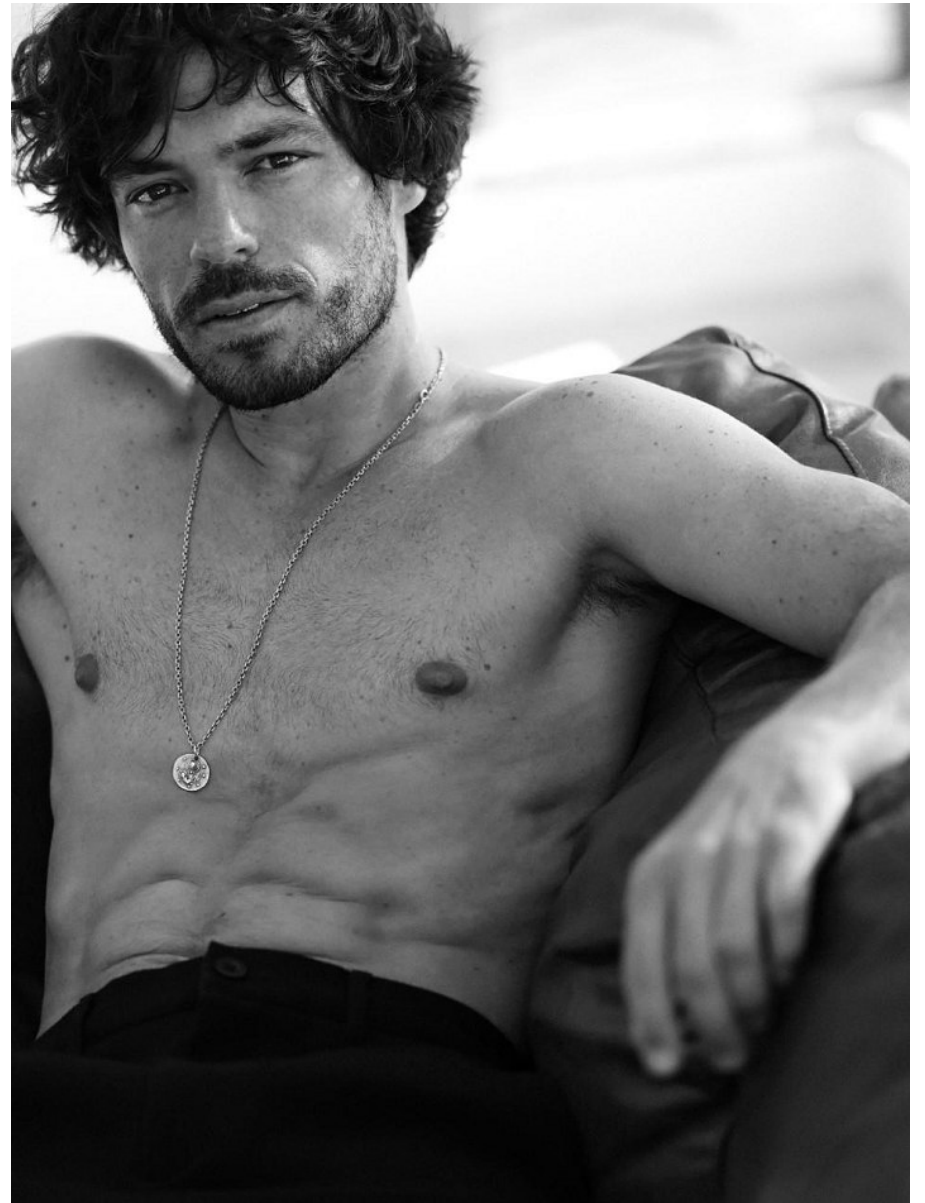

BOSS MODELS

CAPE TOWN

NICOLAS BAISIN

Height: 181cm Chest: 97cm Waist: 77cm Suit: 38 R Shoe: 9.5 UK Hair: Dark Brown Eyes: Hazel

BOSS MODELS

CAPE TOWN

NICOLAS BAISIN

Height: 181cm Chest: 97cm Waist: 77cm Suit: 38 R Shoe: 9.5 UK Hair: Dark Brown Eyes: Hazel