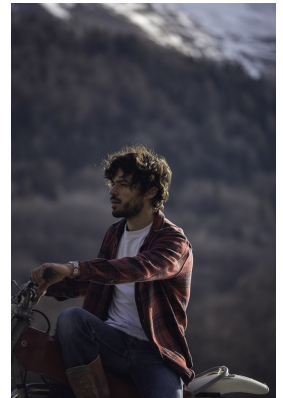

BOSS MODELS

CAPE TOWN

NICOLAS BAISIN

Height: 181cm Chest: 97cm Waist: 77cm Suit: 38 R Shoe: 9.5 UK Hair: Dark Brown Eyes: Hazel

BOSS MODELS

CAPE TOWN

NICOLAS BAISIN

Height: 181cm Chest: 97cm Waist: 77cm Suit: 38 R Shoe: 9.5 UK Hair: Dark Brown Eyes: Hazel