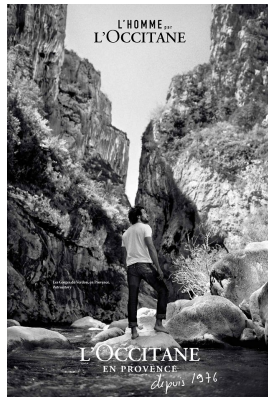

BOSS MODELS

CAPE TOWN

NICOLAS BAISIN

Height: 181cm Chest: 97cm Waist: 77cm Suit: 38 R Shoe: 9.5 UK Hair: Dark Brown Eyes: Hazel

BOSS MODELS

CAPE TOWN

NICOLAS BAISIN

Height: 181cm Chest: 97cm Waist: 77cm Suit: 38 R Shoe: 9.5 UK Hair: Dark Brown Eyes: Hazel