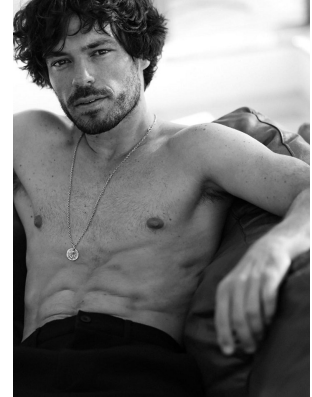

BOSS MODELS

CAPE TOWN

NICOLAS BAISIN

Height: 181cm Chest: 97cm Waist: 77cm Suit: 38 R Shoe: 9.5 UK Hair: Dark Brown Eyes: Hazel

BOSS MODELS

CAPE TOWN

NICOLAS BAISIN

Height: 181cm Chest: 97cm Waist: 77cm Suit: 38 R Shoe: 9.5 UK Hair: Dark Brown Eyes: Hazel