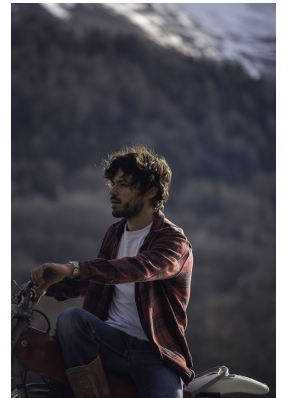

BOSS MODELS

CAPE TOWN

NICOLAS BAISIN

Height: 181cm Chest: 97cm Waist: 77cm Suit: 38 R Shoe: 9.5 UK Hair: Dark Brown Eyes: Hazel

BOSS MODELS

CAPE TOWN

NICOLAS BAISIN

Height: 181cm Chest: 97cm Waist: 77cm Suit: 38 R Shoe: 9.5 UK Hair: Dark Brown Eyes: Hazel