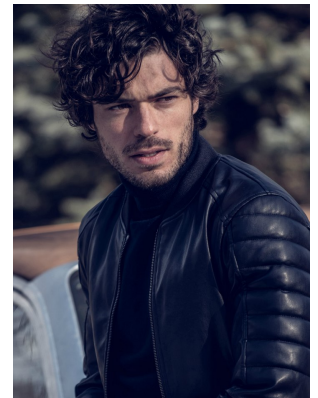

BOSS MODELS

CAPE TOWN

NICOLAS BAISIN

Height: 181cm Chest: 97cm Waist: 77cm Suit: 38 R Shoe: 9.5 UK Hair: Dark Brown Eyes: Hazel

BOSS MODELS

CAPE TOWN

NICOLAS BAISIN

Height: 181cm Chest: 97cm Waist: 77cm Suit: 38 R Shoe: 9.5 UK Hair: Dark Brown Eyes: Hazel