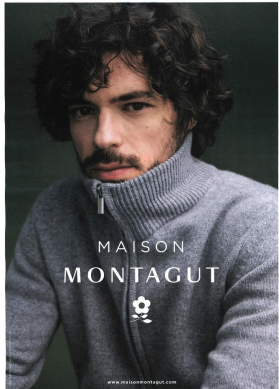

BOSS MODELS

CAPE TOWN

NICOLAS BAISIN

Height: 181cm Chest: 97cm Waist: 77cm Suit: 38 R Shoe: 9.5 UK Hair: Dark Brown Eyes: Hazel

BOSS MODELS

CAPE TOWN

NICOLAS BAISIN

Height: 181cm Chest: 97cm Waist: 77cm Suit: 38 R Shoe: 9.5 UK Hair: Dark Brown Eyes: Hazel