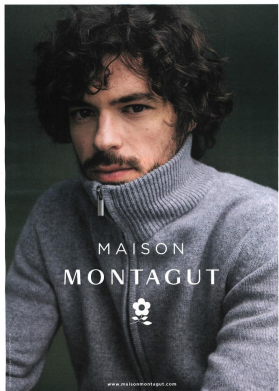

BOSS MODELS

CAPE TOWN

NICOLAS BAISIN

Height: 181cm Chest: 97cm Waist: 77cm Suit: 38 R Shoe: 9.5 UK Hair: Dark Brown Eyes: Hazel

BOSS MODELS

CAPE TOWN

NICOLAS BAISIN

Height: 181cm Chest: 97cm Waist: 77cm Suit: 38 R Shoe: 9.5 UK Hair: Dark Brown Eyes: Hazel