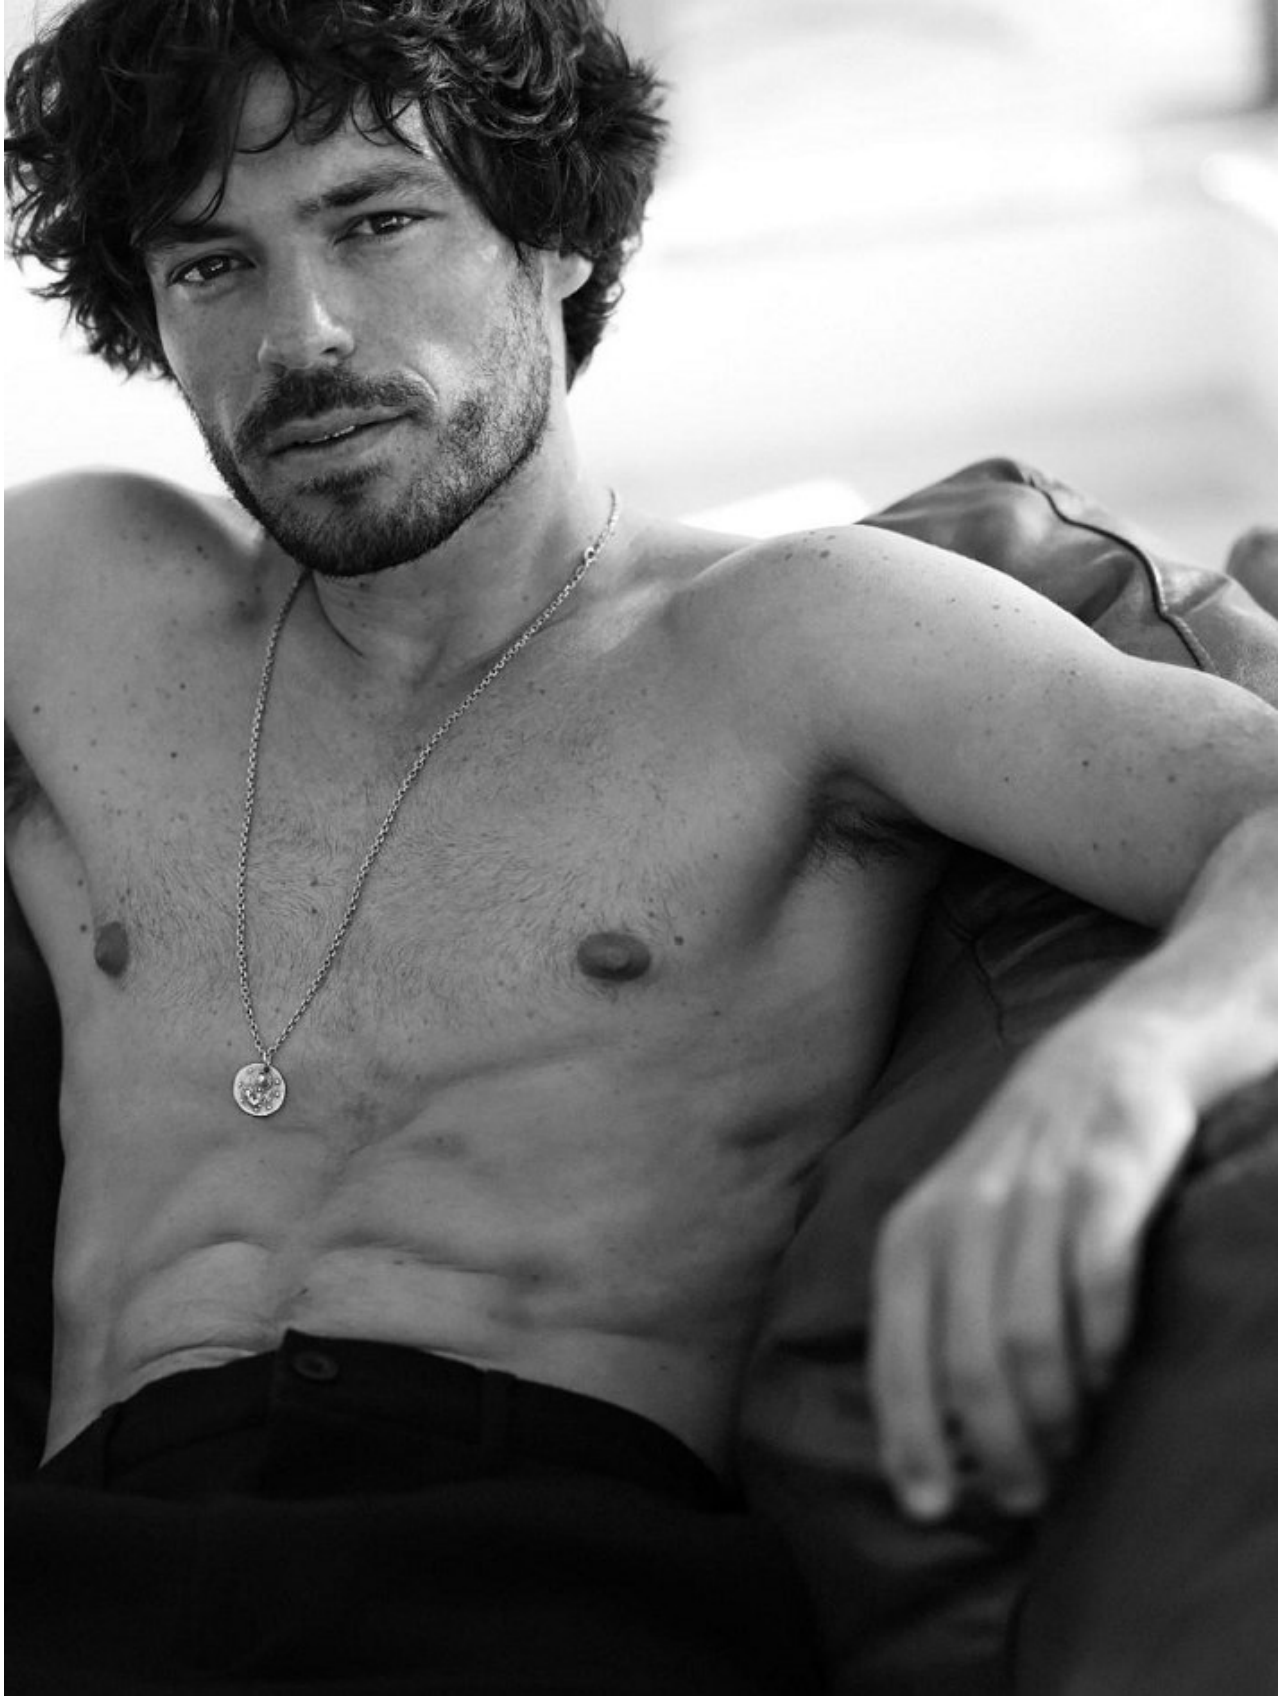

BOSS MODELS

CAPE TOWN

Height: 181cm Chest: 97cm Waist: 77cm Suit: 38 R Shoe: 9.5 UK Hair: Dark Brown Eyes: Hazel