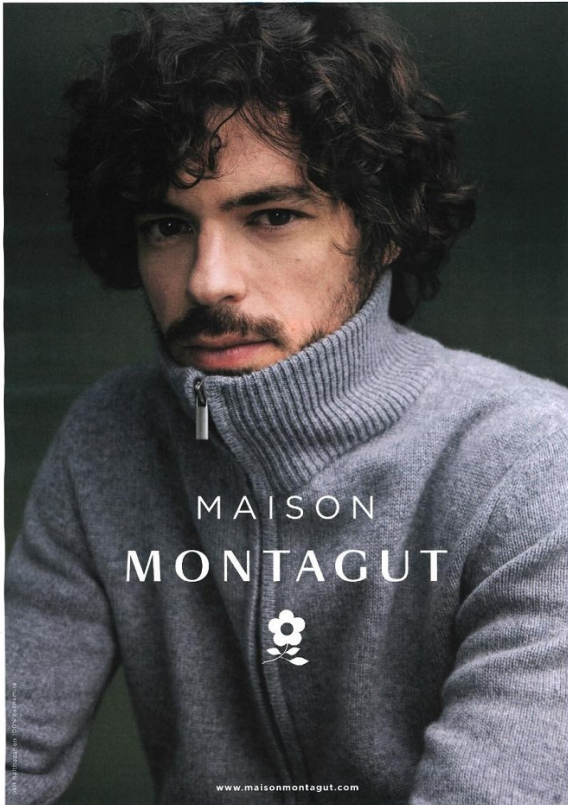

BOSS MODELS

CAPE TOWN

NICOLAS BAISIN

Height: 181cm Chest: 97cm Waist: 77cm Suit: 38 R Shoe: 9.5 UK Hair: Dark Brown Eyes: Hazel

BOSS MODELS

CAPE TOWN

NICOLAS BAISIN

Height: 181cm Chest: 97cm Waist: 77cm Suit: 38 R Shoe: 9.5 UK Hair: Dark Brown Eyes: Hazel