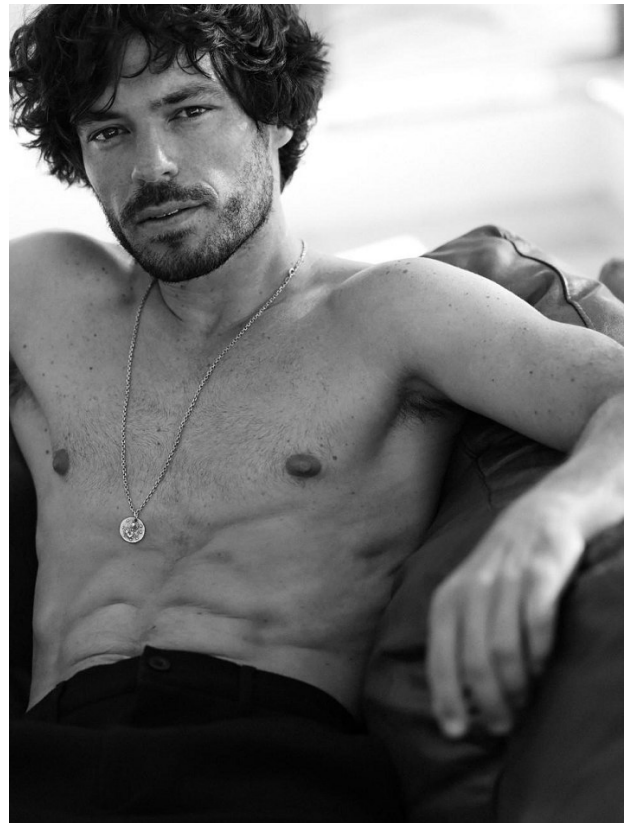

BOSS MODELS

CAPE TOWN

NICOLAS BAISIN

Height: 181cm Chest: 97cm Waist: 77cm Suit: 38 R Shoe: 9.5 UK Hair: Dark Brown Eyes: Hazel

BOSS MODELS

CAPE TOWN

NICOLAS BAISIN

Height: 181cm Chest: 97cm Waist: 77cm Suit: 38 R Shoe: 9.5 UK Hair: Dark Brown Eyes: Hazel