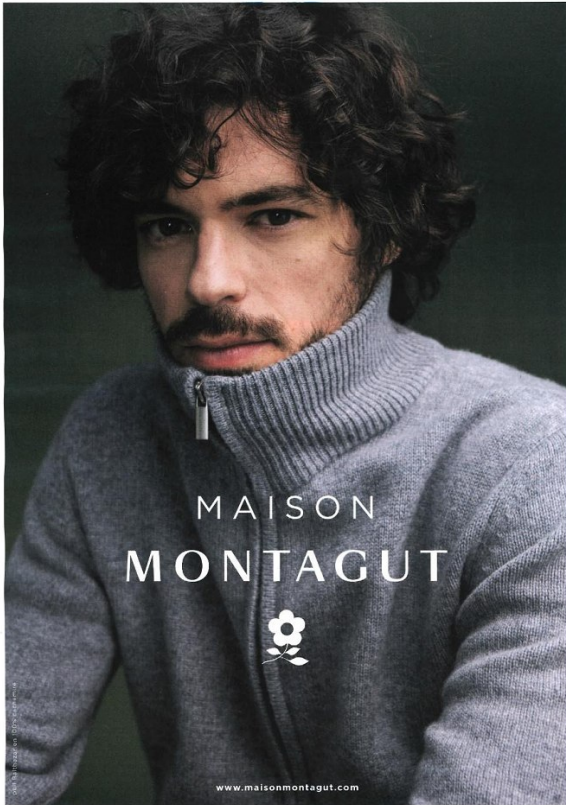

BOSS MODELS

CAPE TOWN

NICOLAS BAISIN

Height: 181cm Chest: 97cm Waist: 77cm Suit: 38 R Shoe: 9.5 UK Hair: Dark Brown Eyes: Hazel

BOSS MODELS

CAPE TOWN

NICOLAS BAISIN

Height: 181cm Chest: 97cm Waist: 77cm Suit: 38 R Shoe: 9.5 UK Hair: Dark Brown Eyes: Hazel