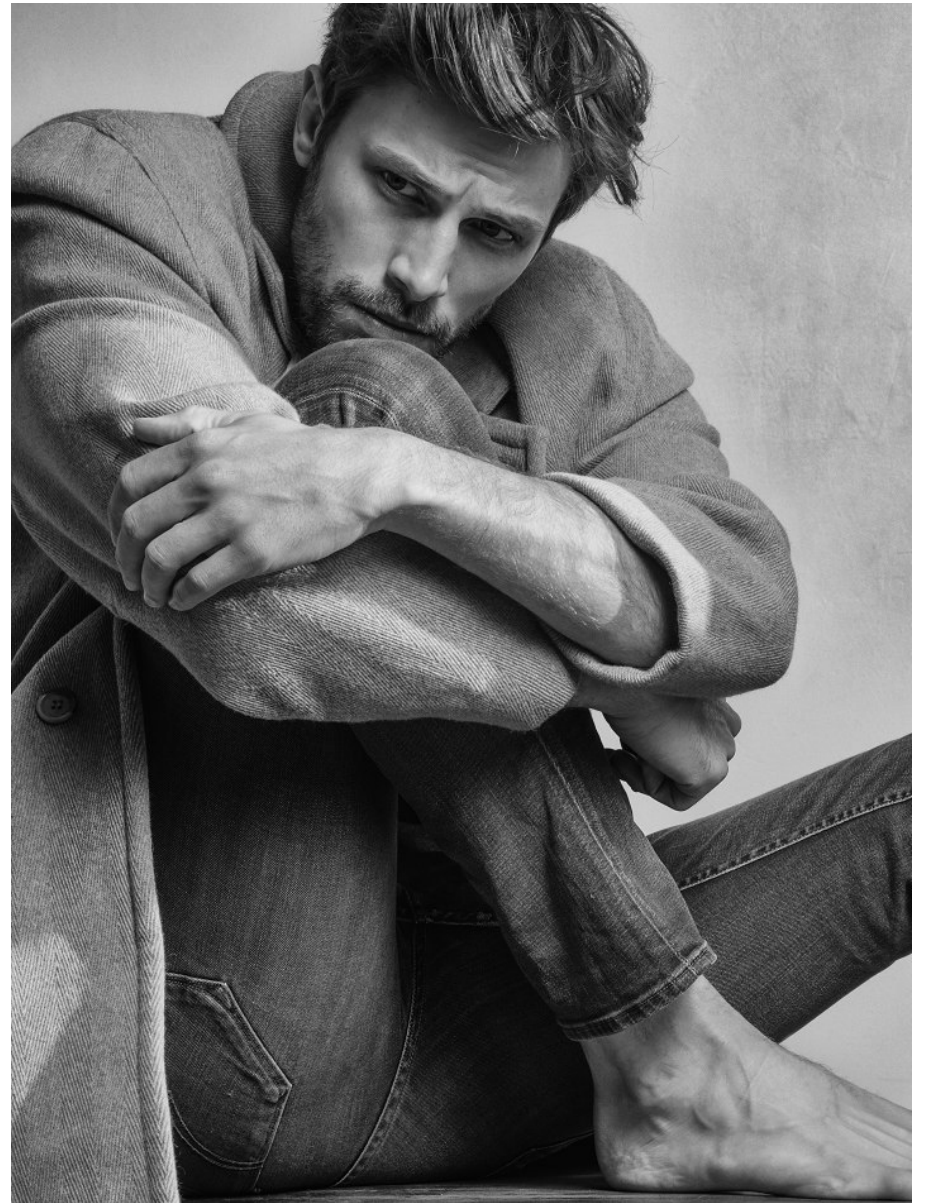

BAPTISTE MAYEUX

Height: 188cm Chest: 99cm Waist: 80cm Suit: 40 L Shoe: 9.5 UK Hair: Brown Eyes: Blue