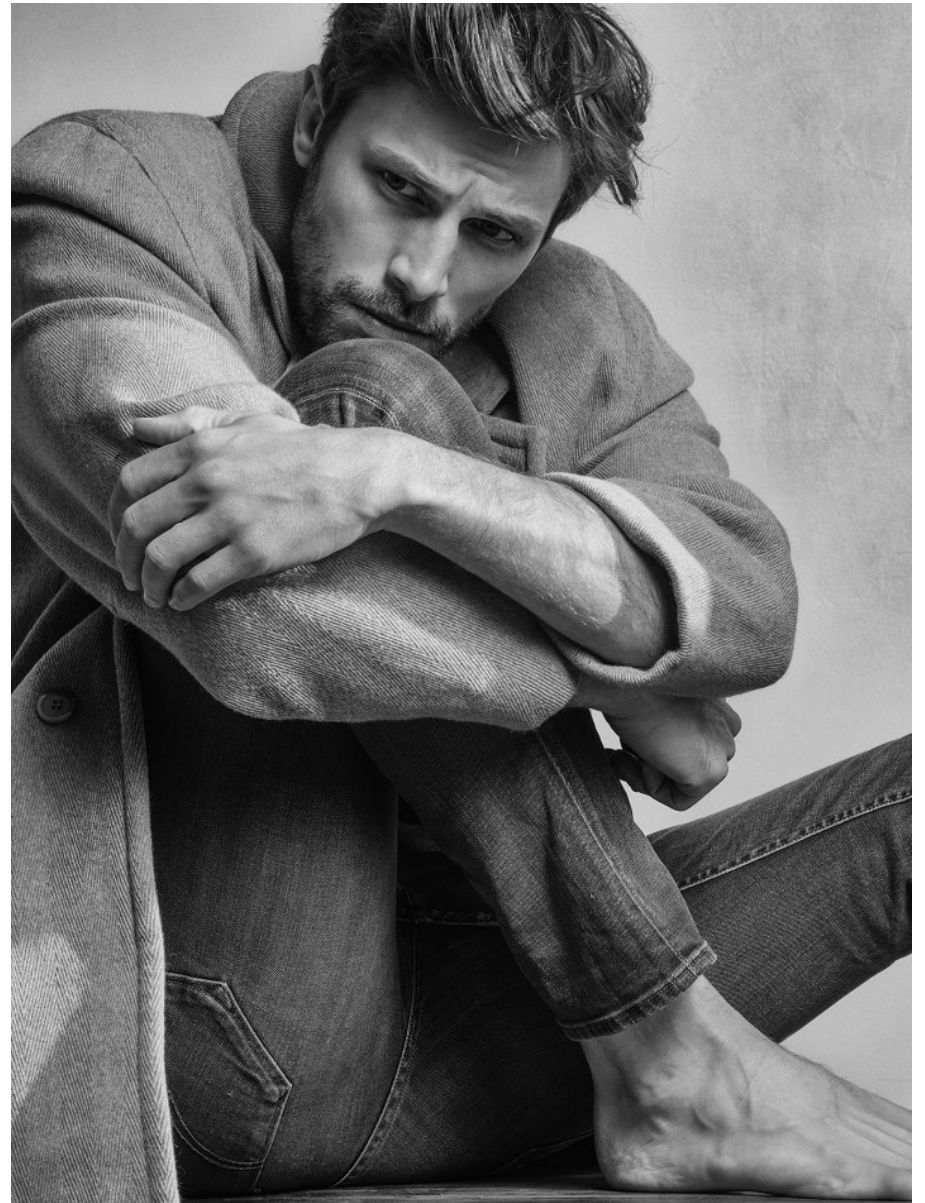

BOSS MODELS

CAPE TOWN

BAPTISTE MAYEUX

Height: 188cm Chest: 99cm Waist: 80cm Suit: 40 L Shoe: 9.5 UK Hair: Brown Eyes: Blue