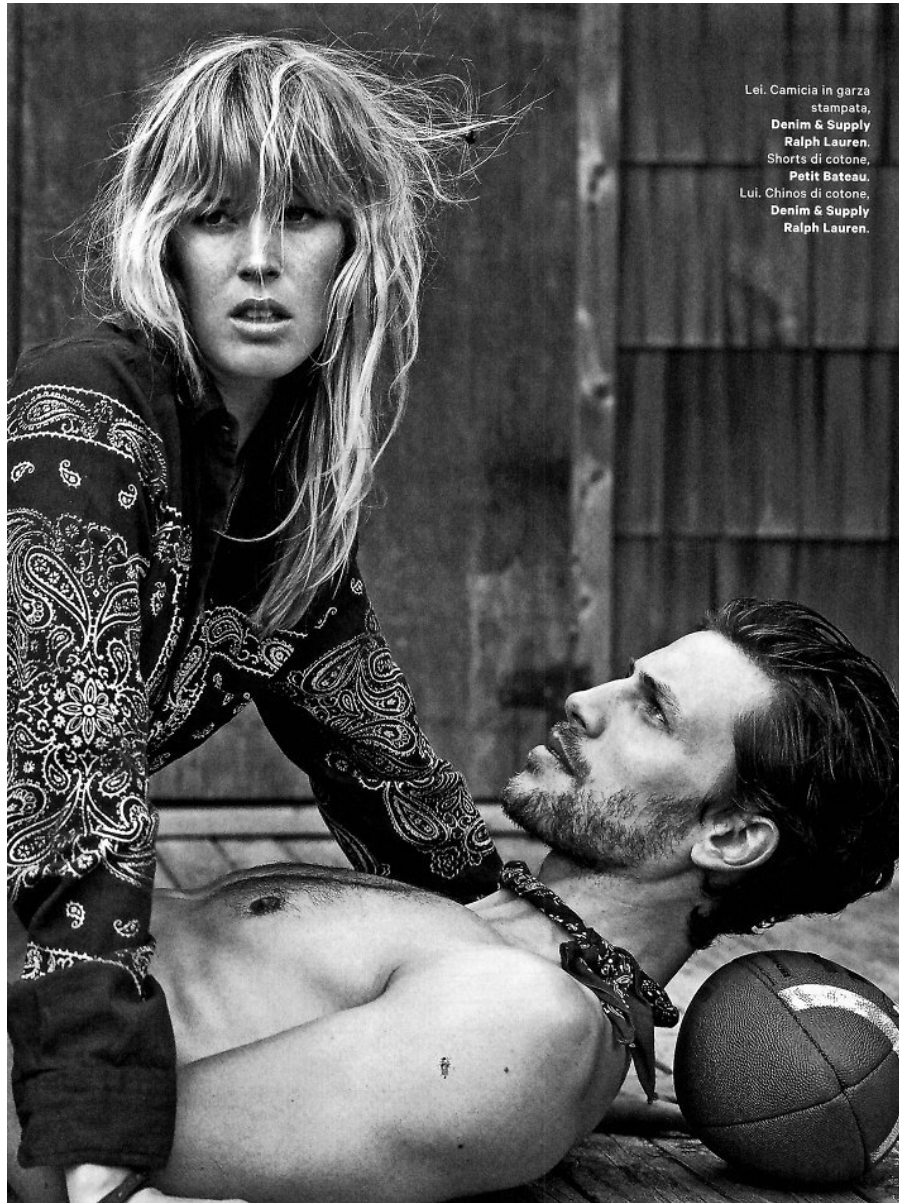

BOSS MODELS

CAPE TOWN

BAPTISTE MAYEUX

Height: 188cm Chest: 99cm Waist: 80cm Suit: 40 L Shoe: 9.5 UK Hair: Brown Eyes: Blue

BOSS MODELS

CAPE TOWN

vu au Bon Marché - style

WOOYOUNGMI
manteau en laine, 1 090€, pull
en laine, 450€, pantalon
66% polyester, 28% viscose
et 6% élasthanne, 330€.

BOSS MODELS

CAPE TOWN

BAPTISTE MAYEUX

Height: 188cm Chest: 99cm Waist: 80cm Suit: 40 L Shoe: 9.5 UK Hair: Brown Eyes: Blue

BOSS MODELS

CAPE TOWN

BAPTISTE MAYEUX

Height: 188cm Chest: 99cm Waist: 80cm Suit: 40 L Shoe: 9.5 UK Hair: Brown Eyes: Blue

BOSS MODELS

CAPE TOWN

BAPTISTE MAYEUX

Height: 188cm Chest: 99cm Waist: 80cm Suit: 40 L Shoe: 9.5 UK Hair: Brown Eyes: Blue