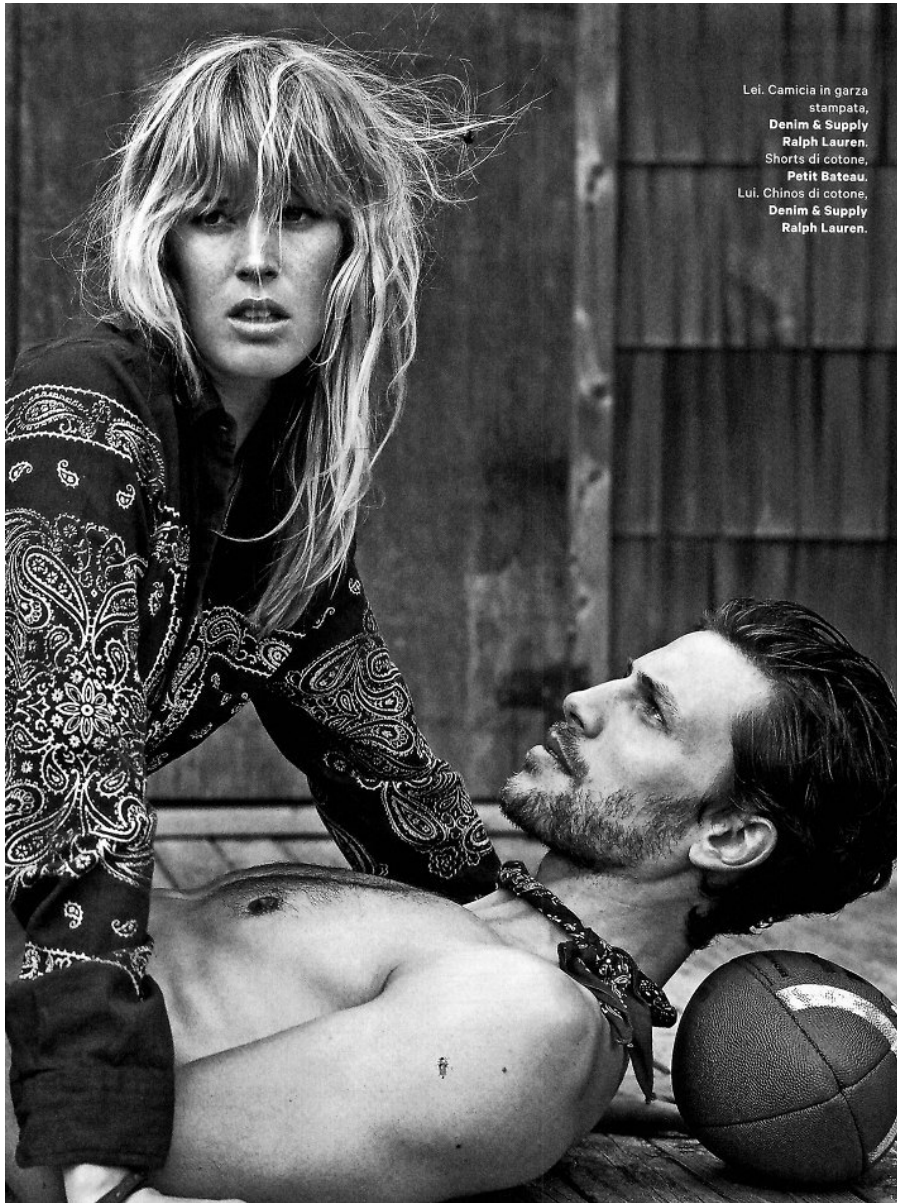

BOSS MODELS

CAPE TOWN

BAPTISTE MAYEUX

Height: 188cm Chest: 99cm Waist: 80cm Suit: 40 L Shoe: 9.5 UK Hair: Brown Eyes: Blue

BOSS MODELS

CAPE TOWN

Lei. Camicia in garza
stampata,
Denim & Supply
Ralph Lauren.
Shorts di cotone,
Petit Bateau.
Lui. Chinos di cotone,
Denim & Supply
Ralph Lauren.