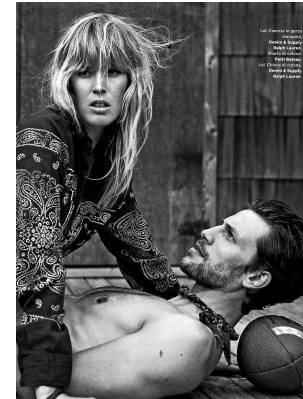

BOSS MODELS

CAPE TOWN

BAPTISTE MAYEUX

Height: 188cm Chest: 99cm Waist: 80cm Suit: 40 L Shoe: 9.5 UK Hair: Brown Eyes: Blue

BOSS MODELS

CAPE TOWN

BAPTISTE MAYEUX

Height: 188cm Chest: 99cm Waist: 80cm Suit: 40 L Shoe: 9.5 UK Hair: Brown Eyes: Blue

BOSS MODELS

CAPE TOWN

BAPTISTE MAYEUX

Height: 188cm Chest: 99cm Waist: 80cm Suit: 40 L Shoe: 9.5 UK Hair: Brown Eyes: Blue