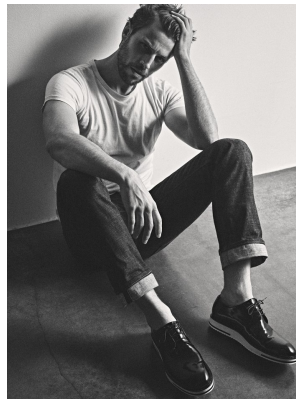

# BOSS MODELS

CAPE TOWN

## BAPTISTE MAYEUX

Height: 188cm Chest: 99cm Waist: 80cm Suit: 40 L Shoe: 9.5 UK Hair: Brown Eyes: Blue