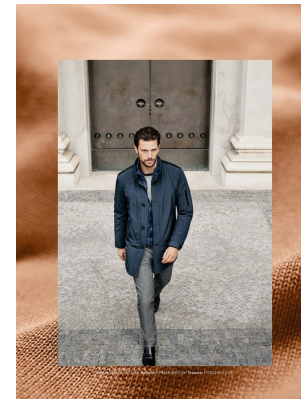

BOSS MODELS

CAPE TOWN

BAPTISTE MAYEUX

Height: 188cm Chest: 99cm Waist: 80cm Suit: 40 L Shoe: 9.5 UK Hair: Brown Eyes: Blue

BOSS MODELS

CAPE TOWN

BAPTISTE MAYEUX

Height: 188cm Chest: 99cm Waist: 80cm Suit: 40 L Shoe: 9.5 UK Hair: Brown Eyes: Blue

BOSS MODELS

CAPE TOWN

BAPTISTE MAYEUX

Height: 188cm Chest: 99cm Waist: 80cm Suit: 40 L Shoe: 9.5 UK Hair: Brown Eyes: Blue