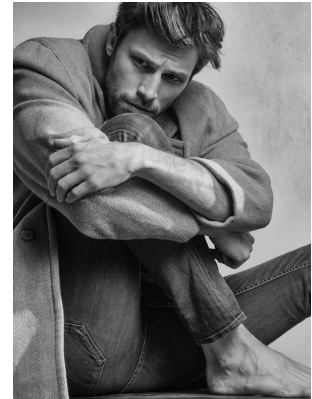

BOSS MODELS

CAPE TOWN

BAPTISTE MAYEUX

Height: 188cm Chest: 99cm Waist: 80cm Suit: 40 L Shoe: 9.5 UK Hair: Brown Eyes: Blue

BOSS MODELS

CAPE TOWN

BAPTISTE MAYEUX

Height: 188cm Chest: 99cm Waist: 80cm Suit: 40 L Shoe: 9.5 UK Hair: Brown Eyes: Blue

BOSS MODELS

CAPE TOWN

BAPTISTE MAYEUX

Height: 188cm Chest: 99cm Waist: 80cm Suit: 40 L Shoe: 9.5 UK Hair: Brown Eyes: Blue