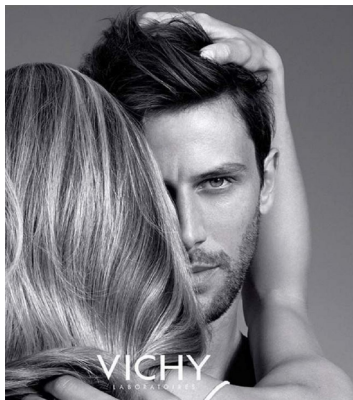

BOSS MODELS

CAPE TOWN

BAPTISTE MAYEUX

Height: 188cm Chest: 99cm Waist: 80cm Suit: 40 L Shoe: 9.5 UK Hair: Brown Eyes: Blue

BOSS MODELS

CAPE TOWN

BAPTISTE MAYEUX

Height: 188cm Chest: 99cm Waist: 80cm Suit: 40 L Shoe: 9.5 UK Hair: Brown Eyes: Blue

BOSS MODELS

CAPE TOWN

BAPTISTE MAYEUX

Height: 188cm Chest: 99cm Waist: 80cm Suit: 40 L Shoe: 9.5 UK Hair: Brown Eyes: Blue