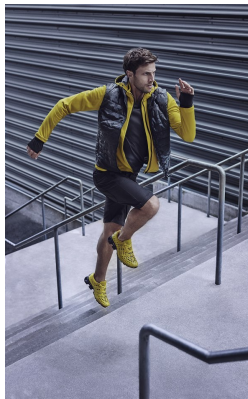

# BOSS MODELS

CAPE TOWN

## BAPTISTE MAYEUX

Height: 188cm Chest: 99cm Waist: 80cm Suit: 40 L Shoe: 9.5 UK Hair: Brown Eyes: Blue