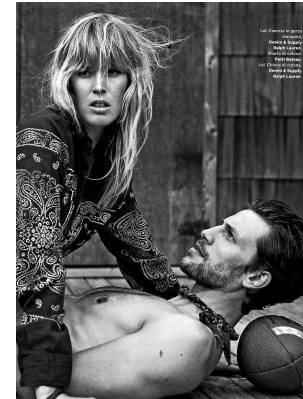

BOSS MODELS

CAPE TOWN

BAPTISTE MAYEUX

Height: 188cm Chest: 99cm Waist: 80cm Suit: 40 L Shoe: 9.5 UK Hair: Brown Eyes: Blue