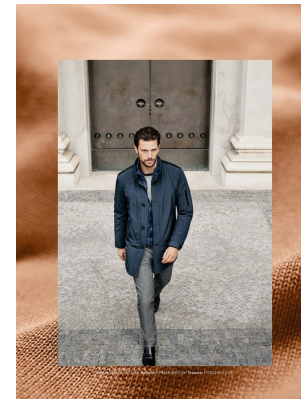

# BOSS MODELS

CAPE TOWN

## BAPTISTE MAYEUX

Height: 188cm Chest: 99cm Waist: 80cm Suit: 40 L Shoe: 9.5 UK Hair: Brown Eyes: Blue