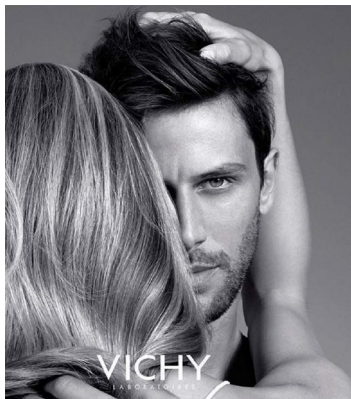

# BOSS MODELS

CAPE TOWN

## BAPTISTE MAYEUX

Height: 188cm Chest: 99cm Waist: 80cm Suit: 40 L Shoe: 9.5 UK Hair: Brown Eyes: Blue