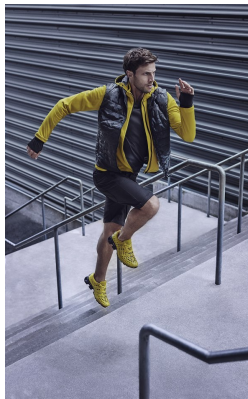

BOSS MODELS

CAPE TOWN

BAPTISTE MAYEUX

Height: 188cm Chest: 99cm Waist: 80cm Suit: 40 L Shoe: 9.5 UK Hair: Brown Eyes: Blue

BOSS MODELS

CAPE TOWN

BAPTISTE MAYEUX

Height: 188cm Chest: 99cm Waist: 80cm Suit: 40 L Shoe: 9.5 UK Hair: Brown Eyes: Blue

BOSS MODELS

CAPE TOWN

BAPTISTE MAYEUX

Height: 188cm Chest: 99cm Waist: 80cm Suit: 40 L Shoe: 9.5 UK Hair: Brown Eyes: Blue