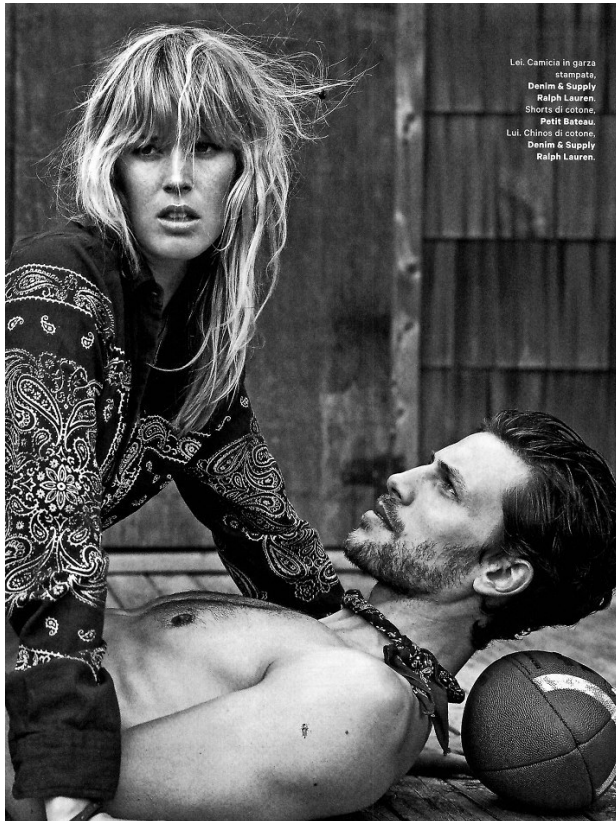

BOSS MODELS

CAPE TOWN

BAPTISTE MAYEUX

Height: 188cm Chest: 99cm Waist: 80cm Suit: 40 L Shoe: 9.5 UK Hair: Brown Eyes: Blue

BOSS MODELS

CAPE TOWN

BAPTISTE MAYEUX

Height: 188cm Chest: 99cm Waist: 80cm Suit: 40 L Shoe: 9.5 UK Hair: Brown Eyes: Blue

BOSS MODELS

CAPE TOWN

Vivre l'ivresse de la vie

BAPTISTE MAYEUX

Height: 188cm Chest: 99cm Waist: 80cm Suit: 40 L Shoe: 9.5 UK Hair: Brown Eyes: Blue

BOSS MODELS

CAPE TOWN

BAPTISTE MAYEUX