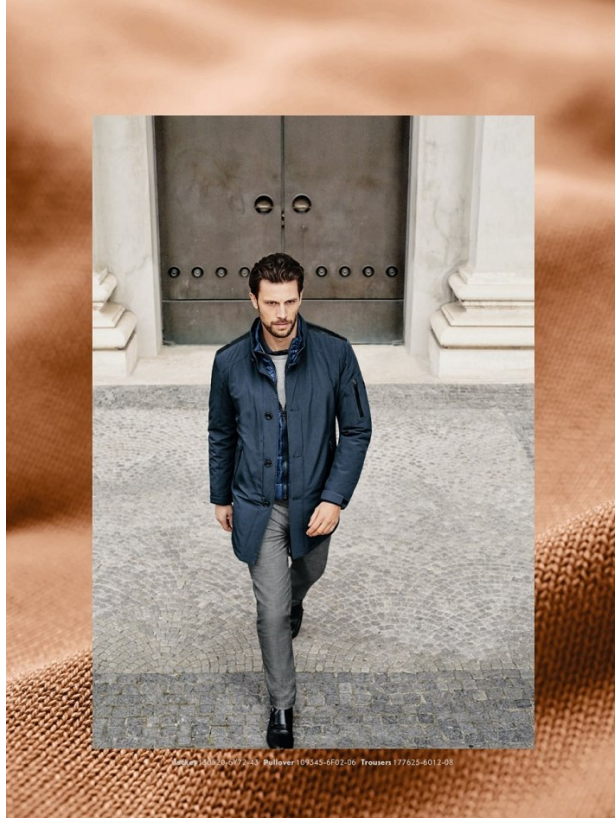

BOSS MODELS

CAPE TOWN

BAPTISTE MAYEUX

Height: 188cm Chest: 99cm Waist: 80cm Suit: 40 L Shoe: 9.5 UK Hair: Brown Eyes: Blue

BOSS MODELS

CAPE TOWN

BAPTISTE MAYEUX

Height: 188cm Chest: 99cm Waist: 80cm Suit: 40 L Shoe: 9.5 UK Hair: Brown Eyes: Blue

BOSS MODELS

CAPE TOWN

Vivre l'ivresse de la vie

BAPTISTE MAYEUX

Height: 188cm Chest: 99cm Waist: 80cm Suit: 40 L Shoe: 9.5 UK Hair: Brown Eyes: Blue

BOSS MODELS

CAPE TOWN

BAPTISTE MAYEUX