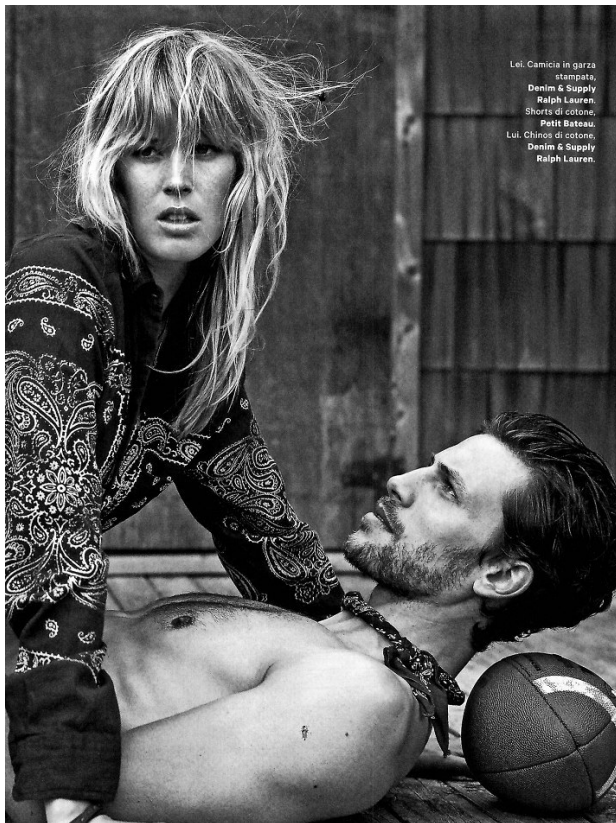

BOSS MODELS

CAPE TOWN

BAPTISTE MAYEUX

Height: 188cm Chest: 99cm Waist: 80cm Suit: 40 L Shoe: 9.5 UK Hair: Brown Eyes: Blue

BOSS MODELS

CAPE TOWN

BAPTISTE MAYEUX

Height: 188cm Chest: 99cm Waist: 80cm Suit: 40 L Shoe: 9.5 UK Hair: Brown Eyes: Blue

BOSS MODELS

CAPE TOWN

BAPTISTE MAYEUX

Height: 188cm Chest: 99cm Waist: 80cm Suit: 40 L Shoe: 9.5 UK Hair: Brown Eyes: Blue