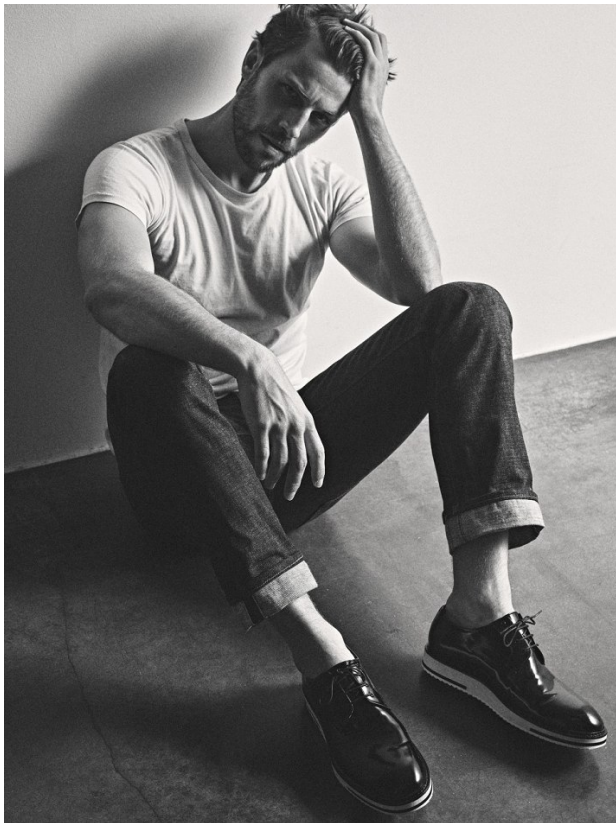

## BAPTISTE MAYEUX

Height: 188cm Chest: 99cm Waist: 80cm Suit: 40 L Shoe: 9.5 UK Hair: Brown Eyes: Blue

# BOSS MODELS

CAPE TOWN