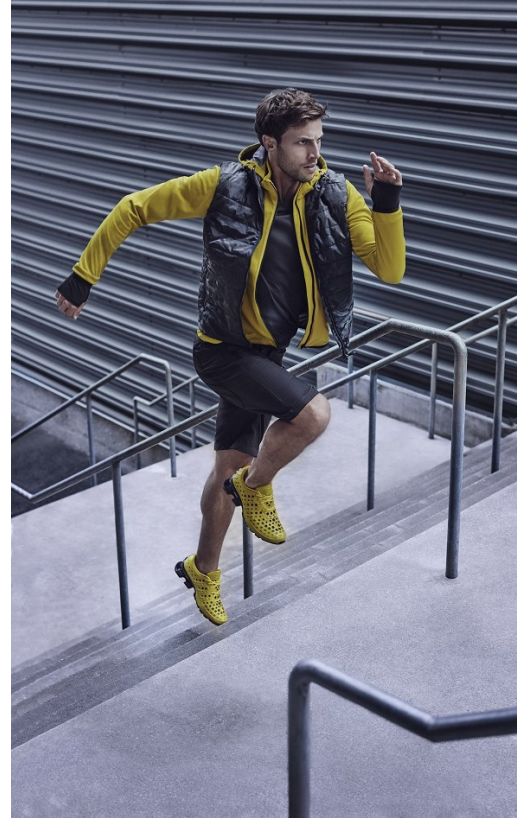

BOSS MODELS

CAPE TOWN

BAPTISTE MAYEUX

Height: 188cm Chest: 99cm Waist: 80cm Suit: 40 L Shoe: 9.5 UK Hair: Brown Eyes: Blue