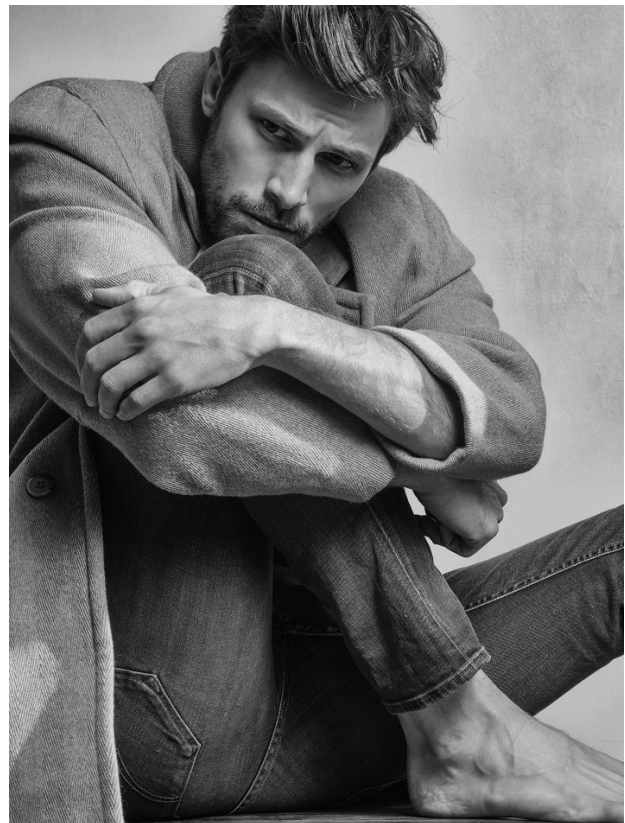

BOSS MODELS

CAPE TOWN

BAPTISTE MAYEUX

Height: 188cm Chest: 99cm Waist: 80cm Suit: 40 L Shoe: 9.5 UK Hair: Brown Eyes: Blue

BOSS MODELS

CAPE TOWN

BAPTISTE MAYEUX

Height: 188cm Chest: 99cm Waist: 80cm Suit: 40 L Shoe: 9.5 UK Hair: Brown Eyes: Blue

BOSS MODELS

CAPE TOWN

BAPTISTE MAYEUX

Height: 188cm Chest: 99cm Waist: 80cm Suit: 40 L Shoe: 9.5 UK Hair: Brown Eyes: Blue