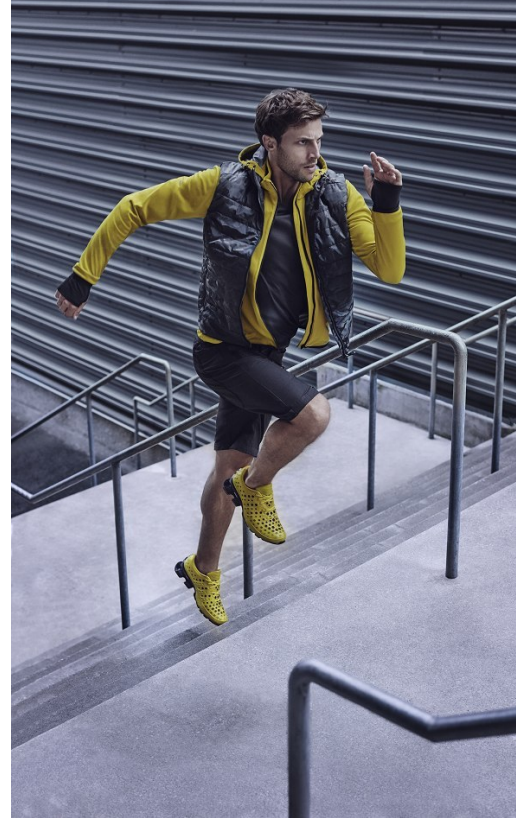

BOSS MODELS

CAPE TOWN

BAPTISTE MAYEUX

Height: 188cm Chest: 99cm Waist: 80cm Suit: 40 L Shoe: 9.5 UK Hair: Brown Eyes: Blue

BOSS MODELS

CAPE TOWN

BAPTISTE MAYEUX

Height: 188cm Chest: 99cm Waist: 80cm Suit: 40 L Shoe: 9.5 UK Hair: Brown Eyes: Blue