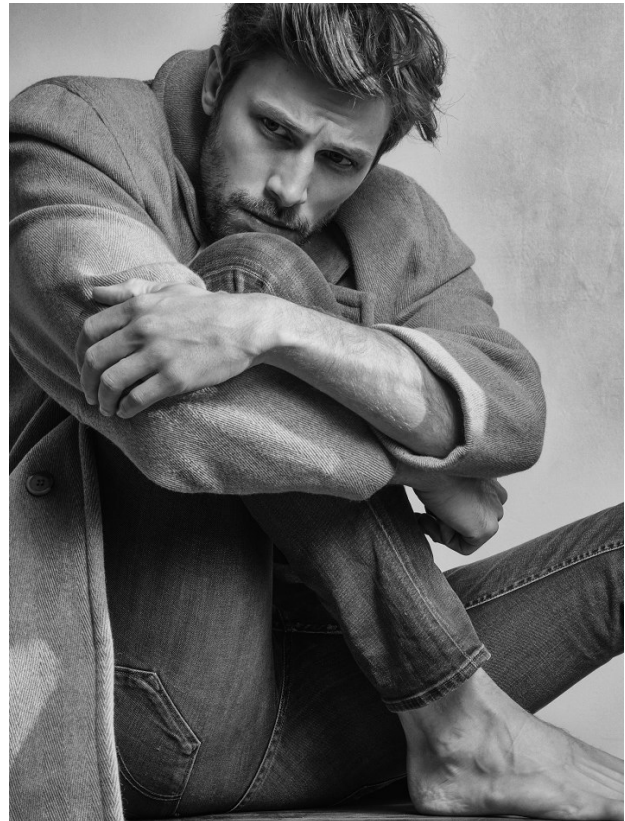

BOSS MODELS

CAPE TOWN

BAPTISTE MAYEUX

Height: 188cm Chest: 99cm Waist: 80cm Suit: 40 L Shoe: 9.5 UK Hair: Brown Eyes: Blue

BOSS MODELS

CAPE TOWN

BAPTISTE MAYEUX

Height: 188cm Chest: 99cm Waist: 80cm Suit: 40 L Shoe: 9.5 UK Hair: Brown Eyes: Blue

BOSS MODELS

CAPE TOWN

Vivre l'ivresse de la vie

BAPTISTE MAYEUX

Height: 188cm Chest: 99cm Waist: 80cm Suit: 40 L Shoe: 9.5 UK Hair: Brown Eyes: Blue

BOSS MODELS

CAPE TOWN

BAPTISTE MAYEUX