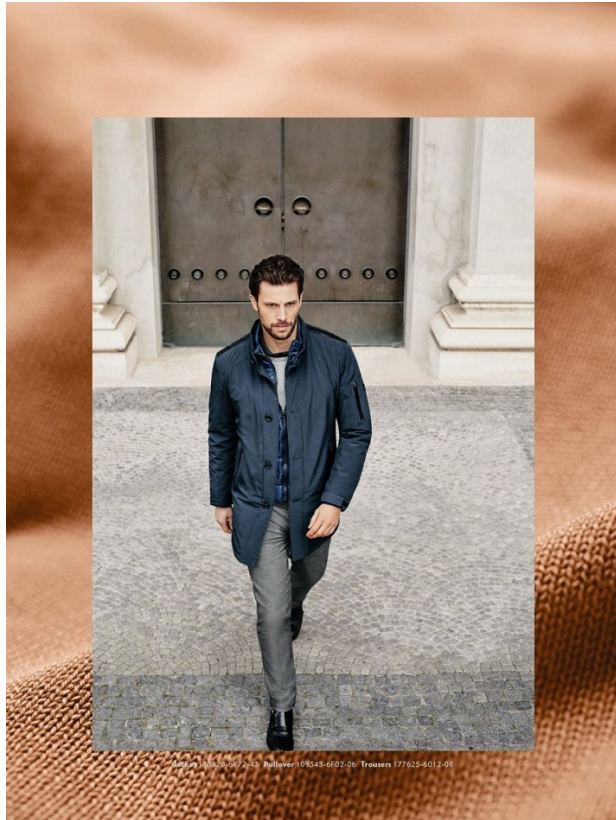

BOSS MODELS

CAPE TOWN

BAPTISTE MAYEUX

Height: 188cm Chest: 99cm Waist: 80cm Suit: 40 L Shoe: 9.5 UK Hair: Brown Eyes: Blue

BOSS MODELS

CAPE TOWN

BAPTISTE MAYEUX

Height: 188cm Chest: 99cm Waist: 80cm Suit: 40 L Shoe: 9.5 UK Hair: Brown Eyes: Blue