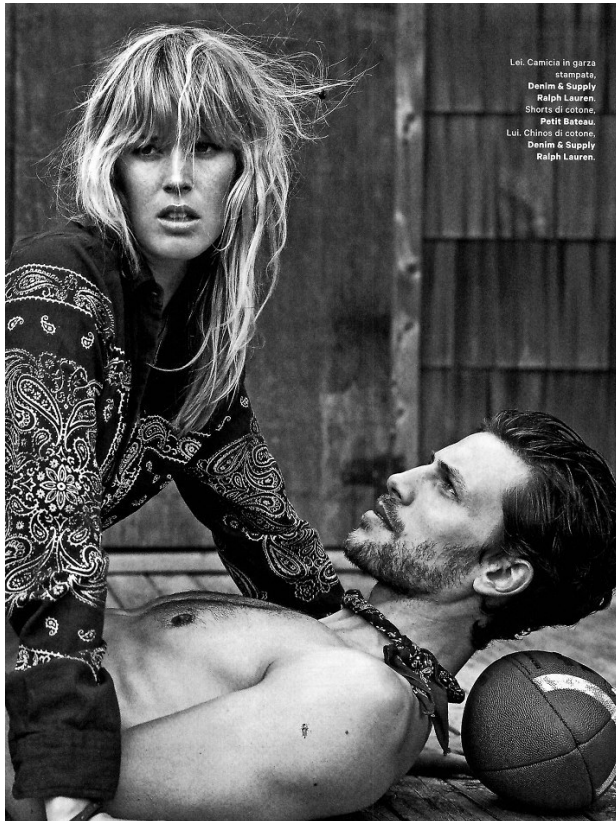

BOSS MODELS

CAPE TOWN

BAPTISTE MAYEUX

Height: 188cm Chest: 99cm Waist: 80cm Suit: 40 L Shoe: 9.5 UK Hair: Brown Eyes: Blue