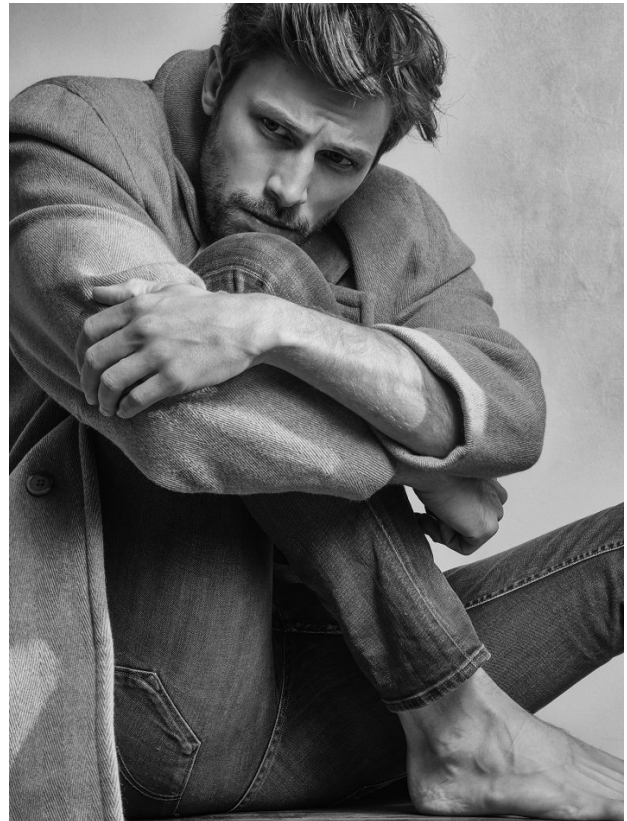

BOSS MODELS

CAPE TOWN

BAPTISTE MAYEUX

Height: 188cm Chest: 99cm Waist: 80cm Suit: 40 L Shoe: 9.5 UK Hair: Brown Eyes: Blue

BOSS MODELS

CAPE TOWN

BAPTISTE MAYEUX

Height: 188cm Chest: 99cm Waist: 80cm Suit: 40 L Shoe: 9.5 UK Hair: Brown Eyes: Blue

BOSS MODELS

CAPE TOWN

Vivre l'ivresse de la vie

BAPTISTE MAYEUX

Height: 188cm Chest: 99cm Waist: 80cm Suit: 40 L Shoe: 9.5 UK Hair: Brown Eyes: Blue

BOSS MODELS

CAPE TOWN

BAPTISTE MAYEUX