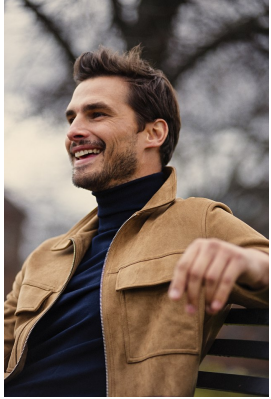

BOSS MODELS

CAPE TOWN

TIAAN KOTZE

Height: 187cm Chest: 103cm Waist: 83cm Suit: 40.5 R Shoe: 11.5 UK Hair: Brown Eyes: Green

BOSS MODELS

CAPE TOWN

TIAAN KOTZE

Height: 187cm Chest: 103cm Waist: 83cm Suit: 40.5 R Shoe: 11.5 UK Hair: Brown Eyes: Green

BOSS MODELS

CAPE TOWN

TIAAN KOTZE

Height: 187cm Chest: 103cm Waist: 83cm Suit: 40.5 R Shoe: 11.5 UK Hair: Brown Eyes: Green