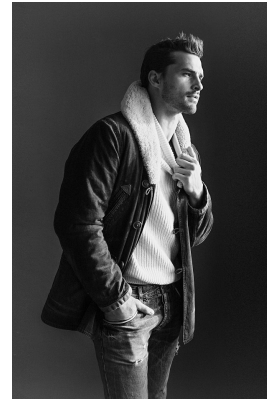

# BOSS MODELS

CAPE TOWN

TIAAN KOTZE

Height: 187cm Chest: 103cm Waist: 83cm Suit: 40.5 R Shoe: 11.5 UK Hair: Brown Eyes: Green

# BOSS MODELS

CAPE TOWN