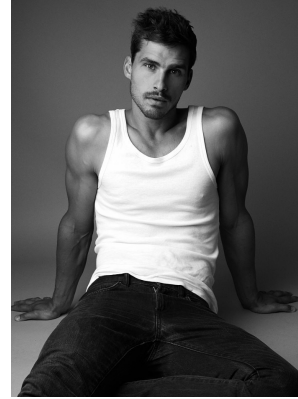

BOSS MODELS

CAPE TOWN

TIAAN KOTZE

Height: 187cm Chest: 103cm Waist: 83cm Suit: 40.5 R Shoe: 11.5 UK Hair: Brown Eyes: Green

BOSS MODELS

CAPE TOWN

TIAAN KOTZE

Height: 187cm Chest: 103cm Waist: 83cm Suit: 40.5 R Shoe: 11.5 UK Hair: Brown Eyes: Green

BOSS MODELS

CAPE TOWN

TIAAN KOTZE

Height: 187cm Chest: 103cm Waist: 83cm Suit: 40.5 R Shoe: 11.5 UK Hair: Brown Eyes: Green