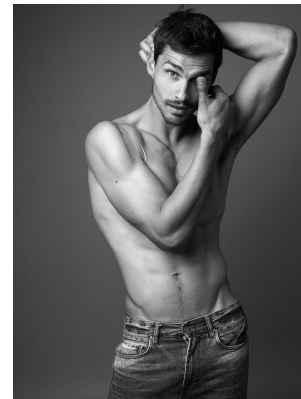

BOSS MODELS

CAPE TOWN

TIAAN KOTZE

Height: 187cm Chest: 103cm Waist: 83cm Suit: 40.5 R Shoe: 11.5 UK Hair: Brown Eyes: Green

BOSS MODELS

CAPE TOWN

TIAAN KOTZE

Height: 187cm Chest: 103cm Waist: 83cm Suit: 40.5 R Shoe: 11.5 UK Hair: Brown Eyes: Green

BOSS MODELS

CAPE TOWN

TIAAN KOTZE

Height: 187cm Chest: 103cm Waist: 83cm Suit: 40.5 R Shoe: 11.5 UK Hair: Brown Eyes: Green