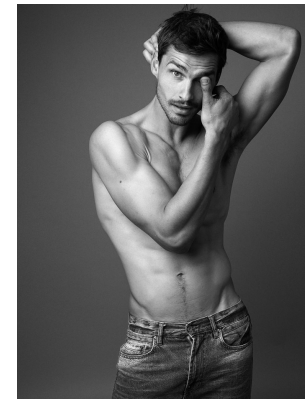

# BOSS MODELS

CAPE TOWN

TIAAN KOTZE

Height: 187cm Chest: 103cm Waist: 83cm Suit: 40.5 R Shoe: 11.5 UK Hair: Brown Eyes: Green

# BOSS MODELS

CAPE TOWN