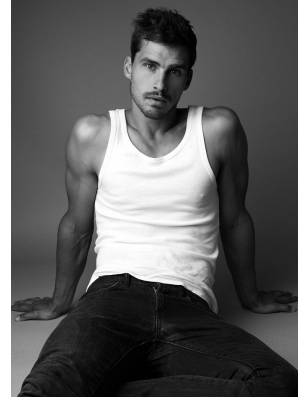

# BOSS MODELS

CAPE TOWN

TIAAN KOTZE

Height: 187cm Chest: 103cm Waist: 83cm Suit: 40.5 R Shoe: 11.5 UK Hair: Brown Eyes: Green

# BOSS MODELS

CAPE TOWN