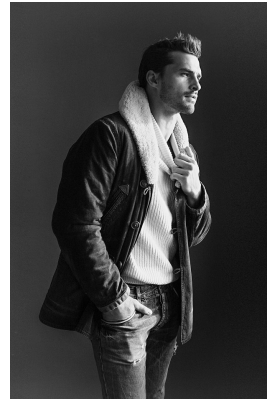

BOSS MODELS

CAPE TOWN

TIAAN KOTZE

Height: 187cm Chest: 103cm Waist: 83cm Suit: 40.5 R Shoe: 11.5 UK Hair: Brown Eyes: Green

BOSS MODELS

CAPE TOWN

TIAAN KOTZE

Height: 187cm Chest: 103cm Waist: 83cm Suit: 40.5 R Shoe: 11.5 UK Hair: Brown Eyes: Green

BOSS MODELS

CAPE TOWN

TIAAN KOTZE

Height: 187cm Chest: 103cm Waist: 83cm Suit: 40.5 R Shoe: 11.5 UK Hair: Brown Eyes: Green