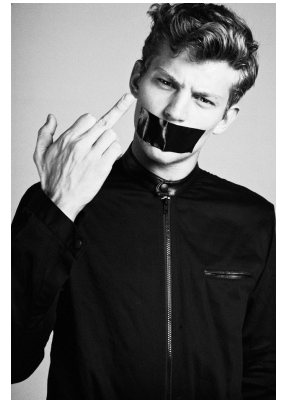

BOSS MODELS

CAPE TOWN

SEBASTIAN SAUVE

Height: 191cm Chest: 102cm Waist: 84cm Suit: 40 L Shoe: 11 UK Hair: Light Brown Eyes: Blue

BOSS MODELS

CAPE TOWN

SEBASTIAN SAUVE

Height: 191cm Chest: 102cm Waist: 84cm Suit: 40 L Shoe: 11 UK Hair: Light Brown Eyes: Blue