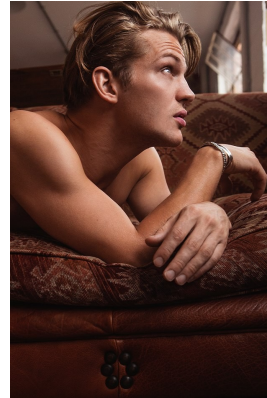

BOSS MODELS

CAPE TOWN

SEBASTIAN SAUVE

Height: 191cm Chest: 102cm Waist: 84cm Suit: 40 L Shoe: 11 UK Hair: Light Brown Eyes: Blue

BOSS MODELS

CAPE TOWN

SEBASTIAN SAUVE

Height: 191cm Chest: 102cm Waist: 84cm Suit: 40 L Shoe: 11 UK Hair: Light Brown Eyes: Blue

BOSS MODELS

CAPE TOWN

SEBASTIAN SAUVE

Height: 191cm Chest: 102cm Waist: 84cm Suit: 40 L Shoe: 11 UK Hair: Light Brown Eyes: Blue