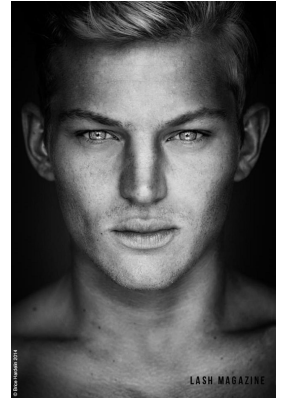

BOSS MODELS

CAPE TOWN

SEBASTIAN SAUVE

Height: 191cm Chest: 102cm Waist: 84cm Suit: 40 L Shoe: 11 UK Hair: Light Brown Eyes: Blue

BOSS MODELS

CAPE TOWN

SEBASTIAN SAUVE

Height: 191cm Chest: 102cm Waist: 84cm Suit: 40 L Shoe: 11 UK Hair: Light Brown Eyes: Blue

BOSS MODELS

CAPE TOWN

SEBASTIAN SAUVE

Height: 191cm Chest: 102cm Waist: 84cm Suit: 40 L Shoe: 11 UK Hair: Light Brown Eyes: Blue