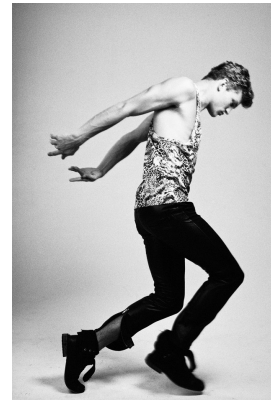

BOSS MODELS

CAPE TOWN

SEBASTIAN SAUVE

Height: 191cm Chest: 102cm Waist: 84cm Suit: 40 L Shoe: 11 UK Hair: Light Brown Eyes: Blue

BOSS MODELS

CAPE TOWN

SEBASTIAN SAUVE

Height: 191cm Chest: 102cm Waist: 84cm Suit: 40 L Shoe: 11 UK Hair: Light Brown Eyes: Blue

BOSS MODELS

CAPE TOWN

SEBASTIAN SAUVE

Height: 191cm Chest: 102cm Waist: 84cm Suit: 40 L Shoe: 11 UK Hair: Light Brown Eyes: Blue