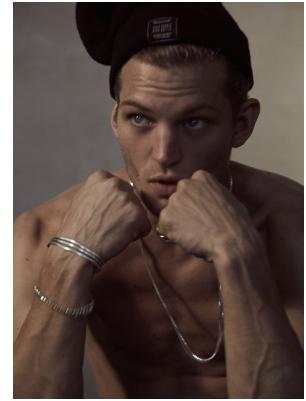

BOSS MODELS

CAPE TOWN

SEBASTIAN SAUVE

Height: 191cm Chest: 102cm Waist: 84cm Suit: 40 L Shoe: 11 UK Hair: Light Brown Eyes: Blue

BOSS MODELS

CAPE TOWN

SEBASTIAN SAUVE

Height: 191cm Chest: 102cm Waist: 84cm Suit: 40 L Shoe: 11 UK Hair: Light Brown Eyes: Blue