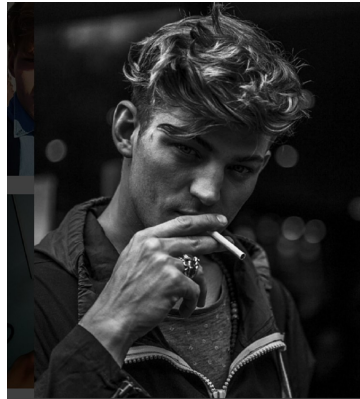

BOSS MODELS

CAPE TOWN

SEBASTIAN SAUVE

Height: 191cm Chest: 102cm Waist: 84cm Suit: 40 L Shoe: 11 UK Hair: Light Brown Eyes: Blue

BOSS MODELS

CAPE TOWN

SEBASTIAN SAUVE

Height: 191cm Chest: 102cm Waist: 84cm Suit: 40 L Shoe: 11 UK Hair: Light Brown Eyes: Blue

BOSS MODELS

CAPE TOWN

SEBASTIAN SAUVE

Height: 191cm Chest: 102cm Waist: 84cm Suit: 40 L Shoe: 11 UK Hair: Light Brown Eyes: Blue