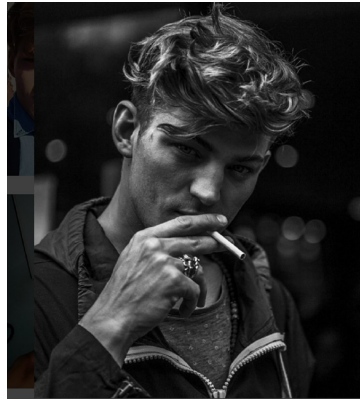

BOSS MODELS

CAPE TOWN

SEBASTIAN SAUVE

Height: 191cm Chest: 102cm Waist: 84cm Suit: 40 L Shoe: 11 UK Hair: Light Brown Eyes: Blue

BOSS MODELS

CAPE TOWN

SEBASTIAN SAUVE

Height: 191cm Chest: 102cm Waist: 84cm Suit: 40 L Shoe: 11 UK Hair: Light Brown Eyes: Blue