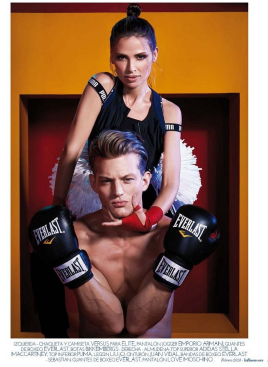

BOSS MODELS

CAPE TOWN

SEBASTIAN SAUVE

Height: 191cm Chest: 102cm Waist: 84cm Suit: 40 L Shoe: 11 UK Hair: Light Brown Eyes: Blue

BOSS MODELS

CAPE TOWN

SEBASTIAN SAUVE

Height: 191cm Chest: 102cm Waist: 84cm Suit: 40 L Shoe: 11 UK Hair: Light Brown Eyes: Blue