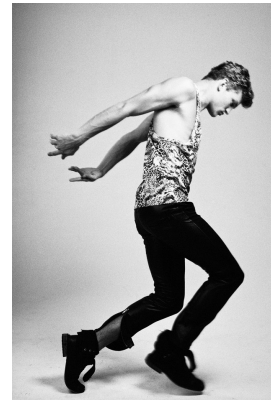

BOSS MODELS

CAPE TOWN

SEBASTIAN SAUVE

Height: 191cm Chest: 102cm Waist: 84cm Suit: 40 L Shoe: 11 UK Hair: Light Brown Eyes: Blue

BOSS MODELS

CAPE TOWN

SEBASTIAN SAUVE

Height: 191cm Chest: 102cm Waist: 84cm Suit: 40 L Shoe: 11 UK Hair: Light Brown Eyes: Blue