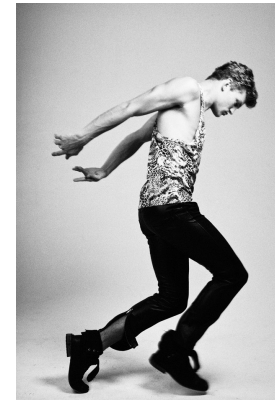

BOSS MODELS

CAPE TOWN

SEBASTIAN SAUVE

Height: 191cm Chest: 102cm Waist: 84cm Suit: 40 L Shoe: 11 UK Hair: Light Brown Eyes: Blue

BOSS MODELS

CAPE TOWN

SEBASTIAN SAUVE

Height: 191cm Chest: 102cm Waist: 84cm Suit: 40 L Shoe: 11 UK Hair: Light Brown Eyes: Blue