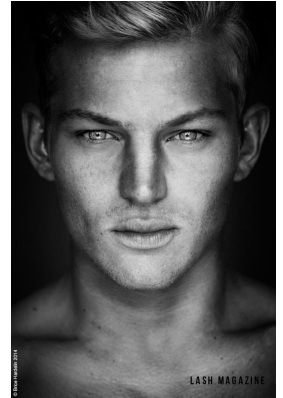

BOSS MODELS

CAPE TOWN

SEBASTIAN SAUVE

Height: 191cm Chest: 102cm Waist: 84cm Suit: 40 L Shoe: 11 UK Hair: Light Brown Eyes: Blue

BOSS MODELS

CAPE TOWN

SEBASTIAN SAUVE

Height: 191cm Chest: 102cm Waist: 84cm Suit: 40 L Shoe: 11 UK Hair: Light Brown Eyes: Blue