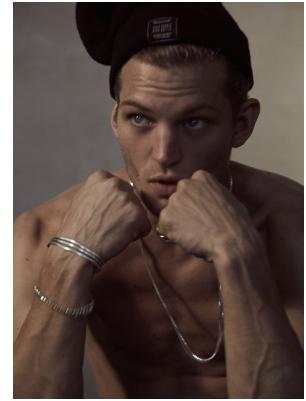

BOSS MODELS

CAPE TOWN

SEBASTIAN SAUVE

Height: 191cm Chest: 102cm Waist: 84cm Suit: 40 L Shoe: 11 UK Hair: Light Brown Eyes: Blue

BOSS MODELS

CAPE TOWN

SEBASTIAN SAUVE

Height: 191cm Chest: 102cm Waist: 84cm Suit: 40 L Shoe: 11 UK Hair: Light Brown Eyes: Blue

BOSS MODELS

CAPE TOWN

SEBASTIAN SAUVE

Height: 191cm Chest: 102cm Waist: 84cm Suit: 40 L Shoe: 11 UK Hair: Light Brown Eyes: Blue