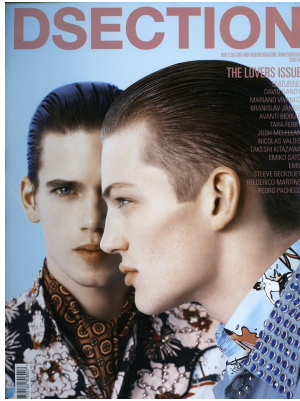

BOSS MODELS

CAPE TOWN

SEBASTIAN SAUVE

Height: 191cm Chest: 102cm Waist: 84cm Suit: 40 L Shoe: 11 UK Hair: Light Brown Eyes: Blue

BOSS MODELS

CAPE TOWN

SEBASTIAN SAUVE

Height: 191cm Chest: 102cm Waist: 84cm Suit: 40 L Shoe: 11 UK Hair: Light Brown Eyes: Blue