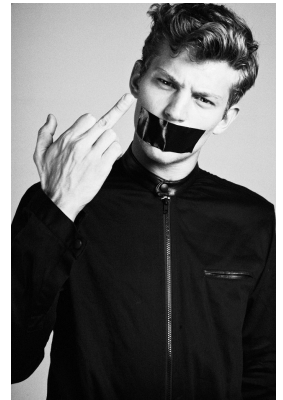

BOSS MODELS

CAPE TOWN

SEBASTIAN SAUVE

Height: 191cm Chest: 102cm Waist: 84cm Suit: 40 L Shoe: 11 UK Hair: Light Brown Eyes: Blue

BOSS MODELS

CAPE TOWN

SEBASTIAN SAUVE

Height: 191cm Chest: 102cm Waist: 84cm Suit: 40 L Shoe: 11 UK Hair: Light Brown Eyes: Blue

BOSS MODELS

CAPE TOWN

SEBASTIAN SAUVE

Height: 191cm Chest: 102cm Waist: 84cm Suit: 40 L Shoe: 11 UK Hair: Light Brown Eyes: Blue