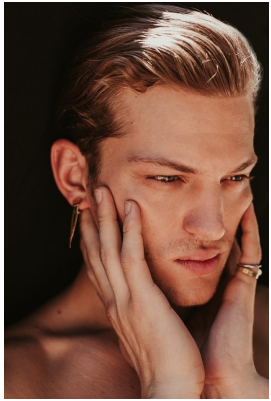

BOSS MODELS

CAPE TOWN

SEBASTIAN SAUVE

Height: 191cm Chest: 102cm Waist: 84cm Suit: 40 L Shoe: 11 UK Hair: Light Brown Eyes: Blue

BOSS MODELS

CAPE TOWN

SEBASTIAN SAUVE

Height: 191cm Chest: 102cm Waist: 84cm Suit: 40 L Shoe: 11 UK Hair: Light Brown Eyes: Blue